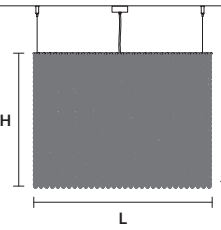

CUBO S/LONG/F Suspension

SIZE	STANDARD LIGHTING	FINISHINGS	PENDANTS	CRYSTALS	PRICE (EXCL. VAT)
L 75 cm / 29.52"	9×E14×10 W MAX (NOT INCL.)	G04	TRANSPARENT	HALF CUT GLASS	1.880,00 €
SP 12.5 cm / 4.92"				CUT CRYSTAL	2.770,00 €
H 60 cm / 23.62"	USA 9×E12×40 W MAX (NOT INCL.)			PREMIUM CRYSTAL	7.500,00 €
			COLOURED	HALF CUT GLASS	3.170,00 €
				CUT CRYSTAL	4.430,00 €

CUBO S/LONG/G Suspension