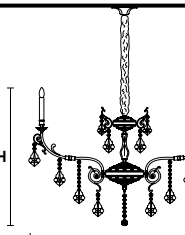

ODESSA 12 95

Chandelier

TECHNICAL INFORMATION	
Ø	120 cm / 47.24"
H	95 cm / 37.40"
WW	12×E14×10 W max
USA	12×E12×40 W max (not included)

FINISHING

FINISHING		PRICE (EXCL. VAT)
G03 - G20	● HALF CUT GLASS CUT CRYSTAL PREMIUM CRYSTAL	€ 9.670,00 € 10.620,00 € 16.300,00
G21	● HALF CUT GLASS CUT CRYSTAL PREMIUM CRYSTAL	€ 8.650,00 € 9.500,00 € 14.720,00