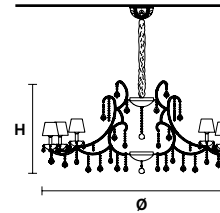

VE 915/36

TECHNICAL INFORMATION

Ø 170 cm / 66.92"
H 90 cm / 35.43"
W 60 kg / 132.27 lb

LIGHTING SYSTEM

STANDARD LIGHTING
36×E14×10 W max (not included).
Triac Dimmable

VERSION

VE 915/36 MT
VE 915/36 CG

CRYSTALS

HALF CUT GLASS
CUT CRYSTAL
PREMIUM CRYSTAL

PRICE (EXCL. VAT)

€ 9.890,00
€ 10.750,00
€ 18.650,00
€ 12.550,00

INTEGRATED LED LIGHTING

36×LED source – 144 W tot
Control system: DMX
On request Radio Control and Masiero Smart Light App only for RW version.

VE 915/36 RW/DW

HALF CUT GLASS
CUT CRYSTAL
PREMIUM CRYSTAL

€ 15.450,00
€ 16.320,00
€ 24.150,00