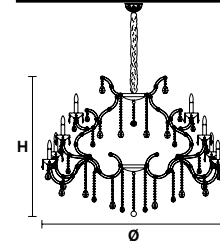

VE 910/32

TECHNICAL INFORMATION
Ø 125 cm / 49.21"
H 90 cm / 35.43"
W 40 kg / 88.18 lb

TECHNICAL INFORMATION	LIGHTING SYSTEM	VERSION	CRYSTALS	PRICE (EXCL. VAT)
	STANDARD LIGHTING			
	32×E14×10 W max (not included). Triac Dimmable	VE 910/32 MT	HALF CUT GLASS CUT CRYSTAL PREMIUM CRYSTAL	€ 6.720,00 € 7.490,00 € 12.180,00
		VE 910/32 CG		€ 8.680,00
	INTEGRATED LED LIGHTING			
	32×LED source -128 W tot Control system: DMX On request Radio Control and Masiero Smart Light App only for RW version.	VE 910/32 RW/DW	HALF CUT GLASS CUT CRYSTAL PREMIUM CRYSTAL	€ 11.660,00 € 12.430,00 € 17.070,00