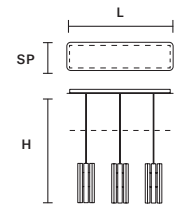

VEGAS C3 LN 75

SIZE	INTEGRATED LED LIGHTING	FINISHINGS	PRICE (EXCL. VAT)
L 75 cm / 29.52"	16,2 W CRI>90	F04	1.150,00 €
SP 20 cm / 7.87"	3000 K - 2064 NOMINAL LM		
H MAX 150 cm / 59.05"	DIMM 1-10V + PUSH