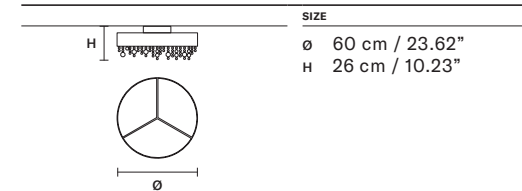

OLÀ PL6 60

Ceiling

STANDARD LIGHTING	FINISHINGS	GLASS	PRICE (EXCL. VAT)
6×E27×20 W MAX (NOT INCL.)	V95 F01 F02 F03	COLORED GLASS	1.960,00 €
USA 6×E26×60 W MAX (NOT INCL.)	V30 V50 V83 V90	TRANSPARENT CUT CRYSTAL	3.280,00 €
	G01	COLORED GLASS	2.200,00 €
		TRANSPARENT CUT CRYSTAL	3.560,00 €
INTEGRATED LED LIGHTING	FINISHINGS	GLASS	PRICE (EXCL. VAT)
DOWN 23,4 W CRI>95	V95 F01 F02 F03	COLORED GLASS	2.240,00 €
3000 K – 2784 NOMINAL LM	V30 V50 V83 V90	TRANSPARENT CUT CRYSTAL	3.560,00 €
DIMM 1-10V	G01	COLORED GLASS	2.500,00 €
		TRANSPARENT CUT CRYSTAL	3.860,00 €