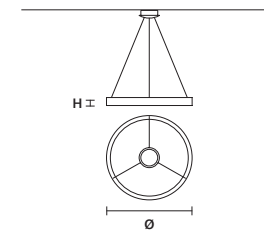

LIBE ROUND S115

Suspension round

SIZE
ø 115 cm / 45.27"
H 8,5 cm / 3.34"

INTEGRATED LED LIGHTING
116 W CRI>90
3000 K – 10904 NOMINAL LM
DIMM 1-10V

FINISHINGS
W01 W03
G14

PRICE (EXCL. VAT)
4.440,00 €
4.600,00 €