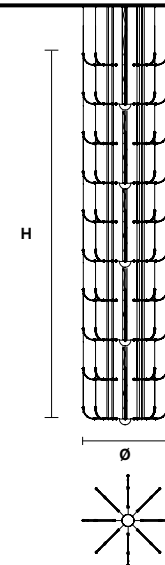

RAQAM P3 COMPOSITION - BASIC BATCH B X 5

TECHNICAL INFORMATION	
Ø	220 cm / 86.61"
H	946 cm / 372.44"
W	135 kg / 297.62 lb

480 LED LIGHTS - CRI > 90
3000 K - 720W- 93600 Nominal lm
Dimmable PUSH or DMX on request.

Fixing: 1 x central bracket
19 x single steel cables.

FINISHING	PRICE (EXCL. VAT)
G04	€ 32.780,00

G03-G14	€ 39.450,00

Each cup contains:
1 x driver
1 x control board

Any additional element
requires one additional
cup with driver and
control board.