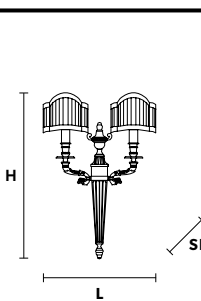

Applique

TECHNICAL INFORMATION	LIGHTING SYSTEM	DESCRIPTION
L 40 cm / 15.75"	2×E14×10 W max (not included).	Gold plated solid brass frame.
SP 18 cm / 7.09"		LAMPSHADES: PONGÉ
H 70 cm / 27.56"		
W 3 kg / 6.61 lb		

PRICE (EXCL. VAT)
€ 760,00