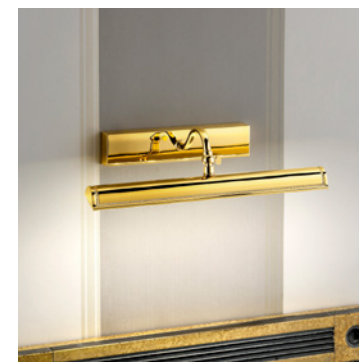

VE 868 G		Applique		CE
TECHNICAL INFORMATION		LIGHTING SYSTEM	DESCRIPTION	
L	31 cm / 12.20"	LEDx5 W 3000K	Gold plated metal frame. LED lighting system. Ballast included.	
SP	15 cm / 5.91"			
H	10 cm / 3.94"			
W	4.5 kg / 9.92 lb			
			PRICE (EXCL. VAT) € 640,00