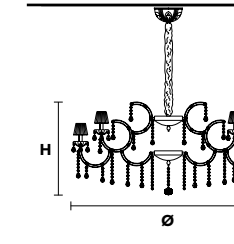

VE 981/24

TECHNICAL INFORMATION
Ø 140 cm / 55.11"
H 70 cm / 27.55"
W 40 kg / 88.18 lb

TECHNICAL INFORMATION	LIGHTING SYSTEM	VERSION	CRYSTALS	PRICE (EXCL. VAT)
	STANDARD LIGHTING			
	24x E14x10 W max (not included). Triac Dimmable	VE 981/24 MT	HALF CUT GLASS CUT CRYSTAL PREMIUM CRYSTAL	€ 7.920,00 € 8.860,00 € 13.370,00
		VE 981/24 CG		€ 10.180,00
	INTEGRATED LED LIGHTING			
	24x LED source - 96 W tot Control system: DMX On request Radio Control and Masiero Smart Light App only for RW version.	VE 981/24 RW/DW	HALF CUT GLASS CUT CRYSTAL PREMIUM CRYSTAL	€ 11.630,00 € 12.570,00 € 17.040,00