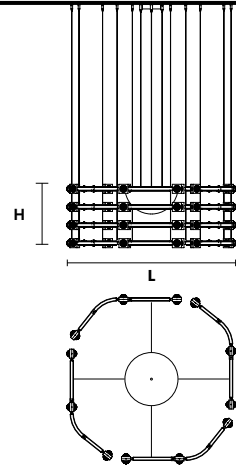

Any additional element  
 requires one additional  
 cup with driver and  
 control board.

**RAQAM O1** BASIC BATCH B - MODULO 5 X 16

TECHNICAL INFORMATION	
<b>L</b>	93.5 x 93.5 cm / 36.81 x 36.81"
<b>H</b>	50 cm / 19.68"
<b>W</b>	26 kg / 57.32 lb