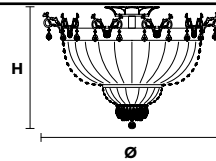

Ceiling

TECHNICAL INFORMATION	LIGHTING SYSTEM	DESCRIPTION
Ø 70 cm / 27.56"	10×E27×20 W max (not included).	Gold plated metal frame, crystal pendants.
H 55 cm / 21.65"		
W 18 kg / 39.68 lb		

CRYSTALS	PRICE (EXCL. VAT)
HALF CUT GLASS	€ 3.870,00
CUT CRYSTAL	€ 4.570,00
PREMIUM CRYSTAL	€ 6.310,00