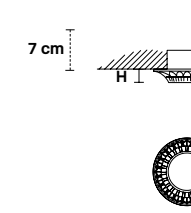

Ceiling

CE

TECHNICAL INFORMATION		LIGHTING SYSTEM	DESCRIPTION
Ø	10 cm / 3.94"	1xGU10x15 W max (not included).	Solid brass antiqued gold spot light. Bulbs not included. Hole Ø 2.37".
W	0.5 kg / 1.10 lb		

PRICE (EXCL. VAT)

€ 130,00