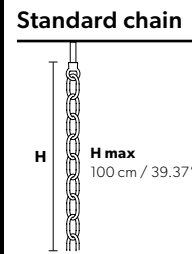

Standard chain	MT/CG	RW/DW
	MT Traditional version CG Coloured glass version	RW RGB-W Led version DW Dynamic White Led version
	LIGHTING Traditional E14 lightbulbs SIZE With lampshades, overall diameter is 5 cm (2") larger than specified FRAME MT Chrome or gold plated metal covered with transparent glass CG Painted metal covered with transparent glass LAMP SHADES MT Organza ORG/14/AMB CG Organza ORG/14/...COLOUR PENDANTS MT Transparent glass or crystal CG Coloured glass	LIGHTING WHITE LED sources CRI>90 RGB-W each light 330 Nominal lm at 3000K DW each light 490 Nominal lm at 4700K SIZE Same size as MT or CG FRAME Chrome or gold plated metal covered with transparent glass LAMP SHADES No lampshades included PENDANTS Transparent glass or crystal

VE 984/12

TECHNICAL INFORMATION	LIGHTING SYSTEM	VERSION	CRYSTALS	PRICE (EXCL. VAT)
	STANDARD LIGHTING			
		VE 984/12 MT	HALF CUT GLASS CUT CRYSTAL PREMIUM CRYSTAL	€ 4.800,00 € 5.600,00 € 9.560,00
	INTEGRATED LED LIGHTING			
	12xLED source – 48 W tot Control system: DMX On request Radio Control and Masiero Smart Light App only for RW version.	VE 984/12 RW/DW	HALF CUT GLASS CUT CRYSTAL PREMIUM CRYSTAL	€ 6.650,00 € 7.460,00 € 11.390,00

VE 984/24

TECHNICAL INFORMATION	LIGHTING SYSTEM	VERSION	CRYSTALS	PRICE (EXCL. VAT)
	STANDARD LIGHTING			
		VE 984/24 MT	HALF CUT GLASS CUT CRYSTAL PREMIUM CRYSTAL	€ 7.520,00 € 8.400,00 € 12.670,00
	INTEGRATED LED LIGHTING			
	24xLED source – 96 W tot Control system: DMX On request Radio Control and Masiero Smart Light App only for RW version.	VE 984/24 RW/DW	HALF CUT GLASS CUT CRYSTAL PREMIUM CRYSTAL	€ 11.230,00 € 12.110,00 € 16.340,00

VE 984/60

TECHNICAL INFORMATION	LIGHTING SYSTEM	VERSION	CRYSTALS	PRICE (EXCL. VAT)
	STANDARD LIGHTING			
		VE 984/60 MT	HALF CUT GLASS CUT CRYSTAL PREMIUM CRYSTAL	€ 14.550,00 € 22.610,00 € 26.100,00
	INTEGRATED LED LIGHTING			
	60xLED source – 240 W tot Control system: DMX On request Radio Control and Masiero Smart Light App only for RW version.	VE 984/60 RW/DW	HALF CUT GLASS CUT CRYSTAL PREMIUM CRYSTAL	€ 23.820,00 € 31.880,00 € 35.280,00