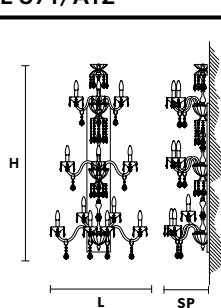

VE 871/A12

VE 874/12

Applique

TECHNICAL INFORMATION	LIGHTING SYSTEM	DESCRIPTION
L 75 cm / 29.60"	12×E14×10 W max (not included).	Blown glass arm frame, crystal pendants.
SP 30 cm / 11.80"		
H 140 cm / 55.20"		
W 6 kg / 13.22 lb		
CRYSTALS		PRICE (EXCL. VAT)
HALF CUT GLASS		€ 2.940,00
CUT CRYSTAL		€ 3.290,00
PREMIUM CRYSTAL		€ 4.690,00