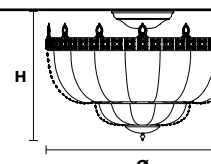

VE 829 PL12

Ceiling

TECHNICAL INFORMATION	LIGHTING SYSTEM	DESCRIPTION
Ø 115 cm / 45.28"	12×E27×20 W max (not included).	Gold plated metal frame, crystal pendants.
H 70 cm / 27.56"		
W 32 kg / 70.54 lb		
CRYSTALS	PRICE (EXCL. VAT)	
HALF CUT GLASS	€ 10.070,00	
CUT CRYSTAL	€ 12.930,00	
PREMIUM CRYSTAL	€ 19.240,00