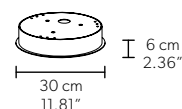

TECHNICAL INFORMATION	FINISHING	PRICE (EXCL. VAT)
Ø 65 cm / 25.59" H 85 cm / 33.46" W 20 kg / 44.1 lb	G04	€ 4.290,00

60 LED LIGHTS CRI > 90 3000K - 90W - 11700 Nominal Lm Dimmable PUSH or DMX on request.	G03-G14	€ 5.470,00

Fixing: 1 x canopy.
The canopy contains:
1 x driver

The box contains:
1 x control board