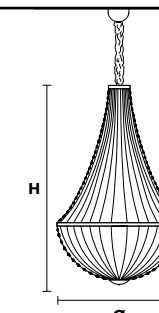

VE 864/20 120

VE 864/24 150

Suspension