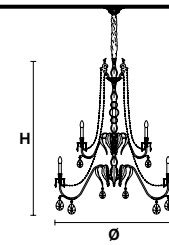

Masiero Atelier

Pricelist

ACANTIA 15

Chandelier

TECHNICAL INFORMATIONS	SHADE	FINISHING	CRYSTALS	PRICE (EXCL. VAT)
Ø 120 cm / 47.24" H 150 cm / 59.06"		V95-V90	CUT CRYSTAL PREMIUM CRYSTAL	€ 8.740,00 € 13.180,00
WW 15×E14×10 W max USA 15×E12×40 W max (not included)		G03+F01	CUT CRYSTAL PREMIUM CRYSTAL	€ 10.120,00 € 14.970,00