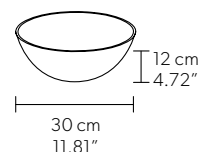

FINISHING	PRICE (EXCL. VAT)
G04	€ 3.780,00

G03-G14	€ 4.540,00