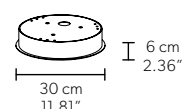

TECHNICAL INFORMATION	FINISHING	PRICE (EXCL. VAT)
Ø 65 cm / 25.59" H 85 cm / 33.46" W 100 kg / 220.46lb	G04	€ 22.850,00

300 LED LIGHTS CRI > 90 3000K - 450W - 58500 Nominal Lm Dimmable PUSH or DMX on request.	G03-G14	€ 27.440,00

Fixing: 5 x canopy.
Each canopy contains:
1 x driver

Each box contains:
1 x control board