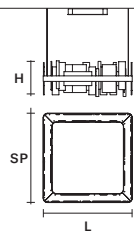

HONICÈ S80

Suspension

SIZE	
L	80 cm / 31.49"
SP	80 cm / 31.49"
H	33 cm / 12.99"

INTEGRATED LED LIGHTING	
UP	28,1 W CRI>95 3000 K – 4326 NOMINAL LM
DOWN	60,85 W CRI>95 3000 K – 7416 NOMINAL LM
DIMM	0-10V

FINISHINGS	
● V99	
● G01	

PRICE (EXCL. VAT)	
● V99	5.340,00 €
● G01	NOT AVAILABLE