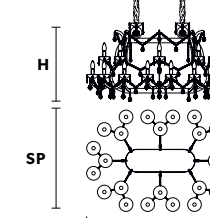

VE 945/24

TECHNICAL INFORMATION		LIGHTING SYSTEM	VERSION	CRYSTALS	PRICE (EXCL. VAT)
		STANDARD LIGHTING			CE *
<b>L</b>	129 cm / 50.78"	24×E14×10 W max (not included). Triac Dimmable	<b>VE 945/24 MT</b>	HALF CUT GLASS	€ 5.720,00
<b>SP</b>	88 cm / 34.64"			CUT CRYSTAL	€ 6.090,00
<b>H</b>	70 cm / 27.55"			PREMIUM CRYSTAL	€ 10.080,00
<b>W</b>	45 kg / 99.20 lb		<b>VE 945/24 CG</b>		€ 7.070,00
		INTEGRATED LED LIGHTING			CE
		24×LED source – 96 W tot Control system: DMX On request Radio Control and Masiero Smart Light App only for RW version.	<b>VE 945/24 RW/DW</b>	HALF CUT GLASS	€ 9.420,00
				CUT CRYSTAL	€ 9.800,00
				PREMIUM CRYSTAL	€ 13.750,00