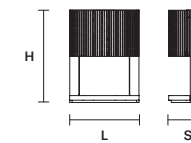

EBE TL

Table lamp

L 30 cm / 11.80"
SP 21 cm / 8.25"
H 40 cm / 15.70"

INTEGRATED LED LIGHTING

11 W CRI>95
3000 K – 1200 NOMINAL LM
DIMM OWN BUTTON

FINISHINGS

● v87

PRICE (EXCL. VAT)

1.320,00 €