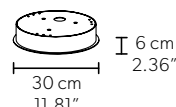

G03-G14

€ 11.910,00

Fixing: 1 x canopy
30 x single steel cables.
The canopy contains:
1 x driver