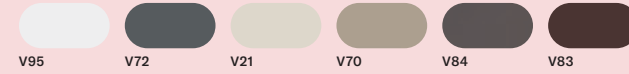

V35

V30

V51

V50

V60

CUSTOM + 8%

MATT PAINTED

V83