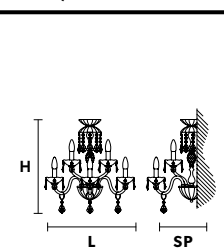

VE 871/A5

Applique

TECHNICAL INFORMATION	LIGHTING SYSTEM	DESCRIPTION
L 50 cm / 19.70"	5×E14×10 W max (not included).	Blown glass arm frame, crystal pendants.
SP 28 cm / 11.05"		
H 54 cm / 21.25"		
W 4 kg / 8.81 lb		
CRYSTALS		PRICE (EXCL. VAT)
HALF CUT GLASS		€ 800,00
CUT CRYSTAL		€ 860,00
PREMIUM CRYSTAL		€ 1.310,00