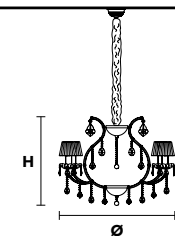

VE 935/12

TECHNICAL INFORMATION
Ø 75 cm / 29.52"
H 60 cm / 23.62"
W 20 kg / 44.09 lb

TECHNICAL INFORMATION	LIGHTING SYSTEM	VERSION	CRYSTALS	PRICE (EXCL. VAT)
	STANDARD LIGHTING			
	12×E14×10 W max (not included). Triac Dimmable	VE 935/12 MT	HALF CUT GLASS CUT CRYSTAL PREMIUM CRYSTAL	€ 3.030,00 € 3.510,00 € 5.670,00
		VE 935/12 CG		€ 4.130,00
	INTEGRATED LED LIGHTING			
	12×LED source – 48 W tot Control system: DMX On request Radio Control and Masiero Smart Light App only for RW version.	VE 935/12 RW/DW	HALF CUT GLASS CUT CRYSTAL PREMIUM CRYSTAL	€ 4.880,00 € 5.370,00 € 7.510,00