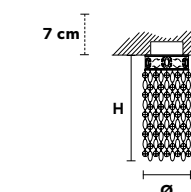

VE 1107 TR

Ceiling

CE

TECHNICAL INFORMATION		LIGHTING SYSTEM	DESCRIPTION
Ø	9.5 cm / 3.74"	1xGU10x15 W max (not included).	Metal gold plated spot light. Bulbs not included. Hole Ø 2.37".
H	20 cm / 7.87"		
W	0.6 kg / 1.32 lb		

PRICE (EXCL. VAT)

€ 250,00