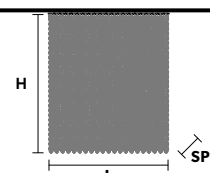

CUBO PL/LONG/C Ceiling **RECTANGULAR** €€

TECHNICAL INFORMATION	FINISHING	PENDANTS	CRYSTALS	PRICE (EXCL. VAT)
L 50 cm / 19.68"	G04 ●	TRANSPARENT	HALF CUT GLASS	€ 1.370,00
SP 12.5 cm / 4.92"			CUT CRYSTAL	€ 1.920,00
H 60 cm / 23.62"			PREMIUM CRYSTAL	€ 5.290,00
WW 7×E14×10 W		COLOURED	HALF CUT GLASS	€ 2.240,00
USA 7×E12×40 W <i>(not included)</i>			CUT CRYSTAL	€ 3.090,00