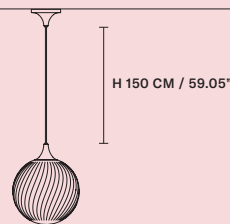

STANDARD CABLES FOR ALL SUSPENSIONS