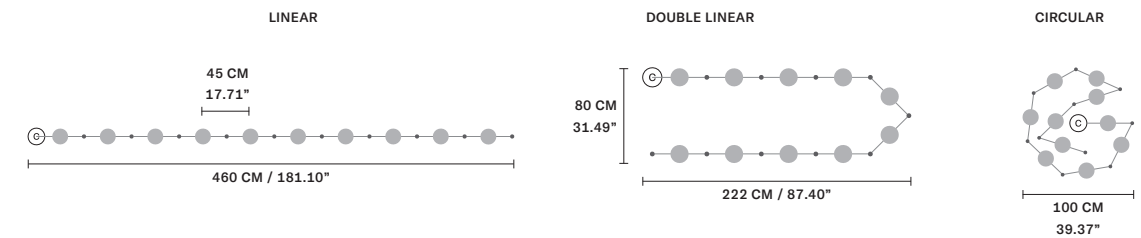

**SUGGESTED CONFIGURATION FOR C10**

**NAPPE C3 RD 40**

**Composition (N1+N2+N4)**

SIZE	INTEGRATED LED LIGHTING	FINISHINGS	PRICE (EXCL. VAT)
∅ 40 cm / 15.74" H MAX 155 cm / 61.02"	3 × 16,2 W CRI>90 3000 K - 2064 NOMINAL LM DIMM 1-10V + PUSH	V95 V72 V51 V21 V95 V90 V35 V70 V84	1.240,00 €