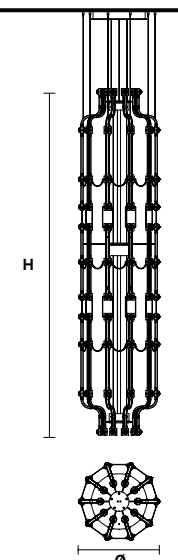

RAQAM M7 BASIC BATCH A - MODULO 6 X 20 + MODULO 7 X 10

CE

TECHNICAL INFORMATION	FINISHING	PRICE (EXCL. VAT)
Ø 62 cm / 24.40" H 263 cm / 103.54" W 62 kg / 136.68 lb	G04	€ 15.110,00

220 LED LIGHTS CRI > 90 3000 K - 330 W - 42900 Nominal Lm Dimmable PUSH or DMX on request.	G03-G14	€ 18.000,00

Fixing:
1 x canopy.
10x single steel cables
The canopy contains:
2 x drivers

Each box contains:
1 x control board.

Any additional element made of module 7x10, requires one additional cup with driver and control board.