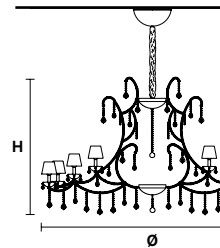

VE 915/48

TECHNICAL INFORMATION

Ø 205 cm / 80.70"
H 140 cm / 55.11"
W 95 kg / 209.43 lb

LIGHTING SYSTEM

STANDARD LIGHTING
48×E14×10 W max (not included).
Triac Dimmable

VERSION

VE 915/48 MT
VE 915/48 CG

CRYSTALS

HALF CUT GLASS
CUT CRYSTAL
PREMIUM CRYSTAL

PRICE (EXCL. VAT)

€ 19.670,00
€ 22.190,00
€ 35.540,00
€ 25.810,00

INTEGRATED LED LIGHTING

48×LED source – 192 W tot
Control system: DMX
On request Radio Control and Masiero Smart Light App only for RW version.

VE 915/48 RW/DW

HALF CUT GLASS
CUT CRYSTAL
PREMIUM CRYSTAL

€ 27.090,00
€ 29.600,00
€ 42.880,00