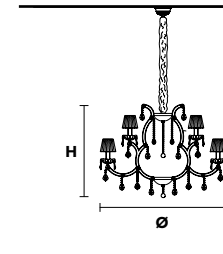

VE 933/15

TECHNICAL INFORMATION	LIGHTING SYSTEM	VERSION	CRYSTALS	PRICE (EXCL. VAT)
	STANDARD LIGHTING			
Ø 80 cm / 31.49" H 65 cm / 25.59" W 20 kg / 44.09 lb	15×E14×10 W max (not included). Triac Dimmable	VE 933/15 MT	HALF CUT GLASS CUT CRYSTAL PREMIUM CRYSTAL	€ 3.440,00 € 3.640,00 € 5.020,00
		VE 933/15 CG		€ 4.170,00
	INTEGRATED LED LIGHTING			
	15×LED source – 40 W tot Control system: DMX On request Radio Control and Masiero Smart Light App only for RW version.	VE 933/15 RW/DW	HALF CUT GLASS CUT CRYSTAL PREMIUM CRYSTAL	€ 5.760,00 € 5.950,00 € 7.310,00