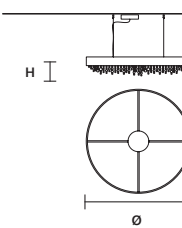

OLÀ S12 120

Suspension

SIZE
ø 120 cm / 47.24"
H 20 cm / 7.87"

STANDARD LIGHTING	FINISHINGS	GLASS	PRICE (EXCL. VAT)
12×E27×20 W MAX (NOT INCL.)	V95 F01 F02 F03	COLORED GLASS	6.850,00 €
USA 12×E26×60 W MAX (NOT INCL.)	V30 V50 V83 V90	TRANSPARENT CUT CRYSTAL	11.560,00 €
	G01	COLORLED GLASS	7.430,00 €
		TRANSPARENT CUT CRYSTAL	12.250,00 €
INTEGRATED LED LIGHTING	FINISHINGS	GLASS	PRICE (EXCL. VAT)
UP 15,6 W CRI>95	V95 F01 F02 F03	COLORLED GLASS	7.480,00 €
3000 K – 1856 NOMINAL LM	V30 V50 V83 V90	TRANSPARENT CUT CRYSTAL	12.180,00 €
DOWN 62,4 W CRI>95	G01	COLORLED GLASS	8.060,00 €
3000 K – 7425 NOMINAL LM		TRANSPARENT CUT CRYSTAL	12.900,00 €
DIMM 1-10V