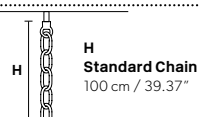

VE 875/12

Chandelier

TECHNICAL INFORMATION	LIGHTING SYSTEM	DESCRIPTION
Ø 120 cm / 47.30"	12×E14×10 W max (not included).	Blown glass arm frame, crystal pendants.
H 120 cm / 47.30"		
W 25 kg / 55.11 lb		
CRYSTALS		PRICE (EXCL. VAT)
HALF CUT GLASS		€ 5.310,00
CUT CRYSTAL		€ 6.440,00
PREMIUM CRYSTAL		€ 13.010,00