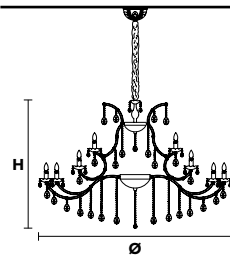

VE 918/48

TECHNICAL INFORMATION	LIGHTING SYSTEM	VERSION	CRYSTALS	PRICE (EXCL. VAT)
	STANDARD LIGHTING			CE, ENEC, ENEC
Ø 165 cm / 64.96" H 110 cm / 43.30" W 50 kg / 110.23 lb	48×E14×10 W max (not included). Triac Dimmable	VE 918/48 MT	HALF CUT GLASS CUT CRYSTAL PREMIUM CRYSTAL	€ 13.130,00 € 14.730,00 € 25.190,00
		VE 918/48 CG		€ 17.100,00
	INTEGRATED LED LIGHTING			CE, ENEC
	48×LED source -192 W tot Control system: DMX On request Radio Control and Masiero Smart Light App only for RW version.	VE 918/48 RW/DW	HALF CUT GLASS CUT CRYSTAL PREMIUM CRYSTAL	€ 20.550,00 € 22.140,00 € 32.530,00