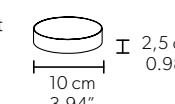

G03-G14

€ 8.240,00

Fixing: 1 x central bracket
19 x single steel cables.
The cup contains:
1 x driver
1 x control board