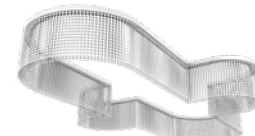

GALASSIA O3 SNG

Ceiling

TECHNICAL INFORMATION	FINISHING	CRYSTALS	PRICE (EXCL. VAT)
L 257 cm / 101.18"	V98 ●	HALF CUT GLASS	€ 6.310,00
SP 156 cm / 61.41"		CUT CRYSTAL	€ 7.660,00
H 25 cm / 9.84"		PREMIUM CRYSTAL	€ 19.210,00
W 40 kg / 88.18 lb			

LED x 79,2W CRI>95 3000K - 10197 Nominal lumen
Dimmable: 1-10V (1 x driver recessed)

- 4 x Corner 20x20
- 4 x Straight 50
- 4 x Arch 50
- 4 x Arch 75