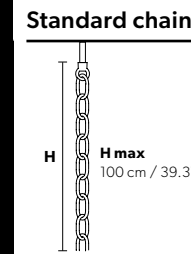

Standard chain	MT/CG	RW/DW
	MT Traditional version CG Coloured glass version	RW RGB-W Led version DW Dynamic White Led version
	LIGHTING Traditional E14 lightbulbs SIZE With lampshades, overall diameter is 5 cm (2") larger than specified FRAME MT Chrome or gold plated metal covered with transparent glass CG Painted metal covered with transparent glass LAMP SHADES MT No lampshades included CG No lampshades included PENDANTS MT Transparent glass or crystal CG Coloured glass	LIGHTING WHITE LED sources CRI>90 RGB-W each light 330 Nominal lm at 3000K DW each light 490 Nominal lm at 4700K SIZE Same size as MT or CG FRAME Chrome or gold plated metal covered with transparent glass LAMP SHADES No lampshades included PENDANTS Transparent glass or crystal