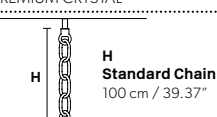

Chandelier

TECHNICAL INFORMATION	LIGHTING SYSTEM	DESCRIPTION
Ø 103 cm / 40.55"	12×E14×10 W max (not included).	Blown glass arm frame, crystal pendants.
H 80 cm / 31.49"		
W 17 kg / 15.43 lb		
CRYSTALS		PRICE (EXCL. VAT)
HALF CUT GLASS		€ 2.700,00
CUT CRYSTAL		€ 3.060,00
PREMIUM CRYSTAL		€ 6.400,00

Chandelier

TECHNICAL INFORMATION	LIGHTING SYSTEM	DESCRIPTION
Ø 95 cm / 37.50"	24×E14×10 W max (not included).	Blown glass arm frame, crystal pendants.
H 110 cm / 43.30"		
W 34 kg / 74.95 lb		
CRYSTALS		PRICE (EXCL. VAT)
HALF CUT GLASS		€ 3.940,00
CUT CRYSTAL		€ 4.730,00
PREMIUM CRYSTAL		€ 10.810,00

Applique

TECHNICAL INFORMATION	LIGHTING SYSTEM	DESCRIPTION
L 35 cm / 13.80"	2×E14×10 W max (not included).	Blown glass arm frame, crystal pendants.
SP 22 cm / 8.70"		
H 26 cm / 10.25"		
W 2 kg / 4.41 lb		
CRYSTALS		PRICE (EXCL. VAT)
HALF CUT GLASS		€ 430,00
CUT CRYSTAL		€ 460,00
PREMIUM CRYSTAL		€ 750,00

Applique

TECHNICAL INFORMATION	LIGHTING SYSTEM	DESCRIPTION
L 44 cm / 17.30"	3×E14×10 W max (not included).	Blown glass arm frame, crystal pendants.
SP 26 cm / 10.25"		
H 26 cm / 10.25"		
W 3 kg / 6.61 lb		
CRYSTALS		PRICE (EXCL. VAT)
HALF CUT GLASS		€ 520,00
CUT CRYSTAL		€ 580,00
PREMIUM CRYSTAL		€ 1.030,00

Chandelier

TECHNICAL INFORMATION	LIGHTING SYSTEM	DESCRIPTION
Ø 120 cm / 47.30"	12×E14×10 W max (not included).	Blown glass arm frame, crystal pendants.
H 120 cm / 47.30"		
W 25 kg / 55.11 lb		
CRYSTALS		PRICE (EXCL. VAT)
HALF CUT GLASS		€ 5.310,00
CUT CRYSTAL		€ 6.440,00
PREMIUM CRYSTAL		€ 13.010,00

Chandelier

TECHNICAL INFORMATION	LIGHTING SYSTEM	DESCRIPTION
Ø 145 cm / 57.09"	16×E14×10 W max (not included).	Blown glass arm frame, crystal pendants.
H 120 cm / 47.30"		
W 32 kg / 70.54 lb		
CRYSTALS		PRICE (EXCL. VAT)
HALF CUT GLASS		€ 6.140,00
CUT CRYSTAL		€ 7.480,00
PREMIUM CRYSTAL		€ 15.710,00

Applique