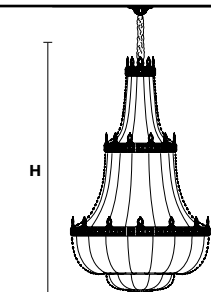

VE 829 66

Suspension

TECHNICAL INFORMATION	LIGHTING SYSTEM	DESCRIPTION
Ø 180 cm / 70.87"	66×E27×20 W max (not included).	Solid Brass gold plated frame, crystal pendants.
H 300 cm / 118.11"		
W 120 kg / 264.5 lb		
CRYSTALS	PRICE (EXCL. VAT)	
HALF CUT GLASS	€ 65.820,00	
CUT CRYSTAL	€ 83.670,00	
PREMIUM CRYSTAL	€ 108.770,00	