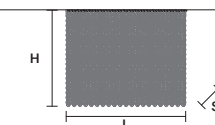

CUBO PL/SQUARE/LARGE 40 Ceiling CE

SIZE	STANDARD LIGHTING	FINISHINGS	PENDANTS	CRYSTALS	PRICE (EXCL. VAT)
L 50 cm / 19.68" SP 50 cm / 19.68" H 40 cm / 15.74"	12xE14x10 W MAX (NOT INCL.) USA 12xE12x40 W MAX (NOT INCL.)	G04	TRANSPARENT	HALF CUT GLASS CUT CRYSTAL PREMIUM CRYSTAL	1.880,00 € 2.630,00 € 6.960,00 €
			COLOURED	HALF CUT GLASS CUT CRYSTAL	3.010,00 € 4.200,00 €