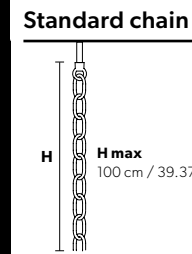

Standard chain	MT/CG	RW/DW
	MT Traditional version CG Coloured glass version	RW RGB-W Led version DW Dynamic White Led version
	LIGHTING Traditional E14 lightbulbs SIZE With lampshades, overall diameter is 5 cm (2") larger than specified FRAME MT Chrome or gold plated metal covered with transparent glass CG Painted metal covered with transparent glass LAMP SHADES MT Damask DAM/14/GD-GD CG Organza ORG/14/...COLOUR PENDANTS MT Transparent glass or crystal CG Coloured glass	LIGHTING WHITE LED sources CRI>90 RGB-W each light 330 Nominal lm at 3000K DW each light 490 Nominal lm at 4700K SIZE Same size as MT or CG FRAME Chrome or gold plated metal covered with transparent glass LAMP SHADES No lampshades included PENDANTS Transparent glass or crystal

VE 986/15

TECHNICAL INFORMATION	LIGHTING SYSTEM	VERSION	CRYSTALS	PRICE (EXCL. VAT)
	STANDARD LIGHTING			
		VE 986/15 MT	HALF CUT GLASS CUT CRYSTAL PREMIUM CRYSTAL	€ 4.680,00 € 5.280,00 € 9.210,00
	INTEGRATED LED LIGHTING			
	15xLED source – 60 W tot Control system: DMX On request Radio Control and Masiero Smart Light App only for RW version.	VE 986/15 RW/DW	HALF CUT GLASS CUT CRYSTAL PREMIUM CRYSTAL	€ 6.990,00 € 7.600,00 € 11.510,00

VE 986/18

TECHNICAL INFORMATION	LIGHTING SYSTEM	VERSION	CRYSTALS	PRICE (EXCL. VAT)
	STANDARD LIGHTING			
		VE 986/18 MT	HALF CUT GLASS CUT CRYSTAL PREMIUM CRYSTAL	€ 6.170,00 € 7.090,00 € 13.800,00
	INTEGRATED LED LIGHTING			
	18xLED source – 72 W tot Control system: DMX On request Radio Control and Masiero Smart Light App only for RW version.	VE 986/18 RW/DW	HALF CUT GLASS CUT CRYSTAL PREMIUM CRYSTAL	€ 8.950,00 € 9.870,00 € 16.550,00

VE 986/39

TECHNICAL INFORMATION	LIGHTING SYSTEM	VERSION	CRYSTALS	PRICE (EXCL. VAT)
	STANDARD LIGHTING			
		VE 986/39 MT	HALF CUT GLASS CUT CRYSTAL PREMIUM CRYSTAL	€ 9.930,00 € 11.270,00 € 21.340,00
	INTEGRATED LED LIGHTING			
	39xLED source – 156 W tot Control system: DMX On request Radio Control and Masiero Smart Light App only for RW version.	VE 986/39 RW/DW	HALF CUT GLASS CUT CRYSTAL PREMIUM CRYSTAL	€ 15.950,00 € 17.290,00 € 27.310,00

VE 986/A3

TECHNICAL INFORMATION	LIGHTING SYSTEM	VERSION	CRYSTALS	PRICE (EXCL. VAT)
	STANDARD LIGHTING			
		VE 986/A3 MT	HALF CUT GLASS CUT CRYSTAL PREMIUM CRYSTAL	€ 530,00 € 560,00 € 780,00
	INTEGRATED LED LIGHTING			
	3xLED source – 12 W tot Control system: DMX On request Radio Control and Masiero Smart Light App only for RW version.	VE 986/A3 RW/DW	HALF CUT GLASS CUT CRYSTAL PREMIUM CRYSTAL	€ 990,00 € 1.020,00 € 1.230,00