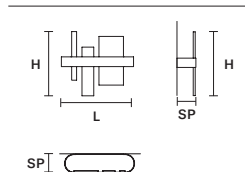

HONICÈ A37

Applique

SIZE	
L	37 cm / 14.56"
SP	10 cm / 3.93"
H	33 cm / 12.99"

INTEGRATED LED LIGHTING	
UP	3,51 W CRI>95 3000 K – 463 NOMINAL LM
DOWN	3,51 W CRI>95 3000 K – 463 NOMINAL LM
DIMM	1-10V + PUSH

FINISHINGS	
● V99	
● G01	

PRICE (EXCL. VAT)	
● V99	730,00 €
● G01	820,00 €