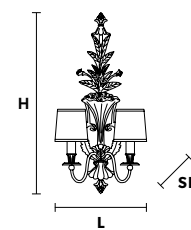

Applique

CE

TECHNICAL INFORMATION		LIGHTING SYSTEM	DESCRIPTION
L	40 cm / 15.75"	2xE14x10 W max (not included).	Gold plated solid brass frame.
SP	25 cm / 9.84"		
H	75 cm / 29.53"		LAMPSHADES: SHA/14/IV-WH
W	4 kg / 8.81 lb		

PRICE (EXCL. VAT)

€ 2.090,00