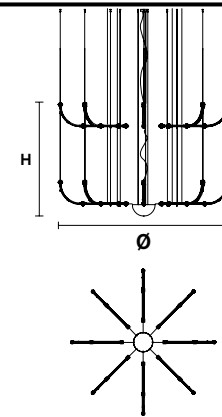

RAQAM P3 BASIC BATCH B - MODULO 3 X 16

TECHNICAL INFORMATION	
Ø	220 cm / 86.61"
H	147 cm / 57.87"
W	26 kg / 57.32 lb

96 LED LIGHTS CRI > 90
3000 K - 144W- 18720 Nominal lm
Dimmable PUSH or DMX on request.

Fixing: 1 x central bracket
19 x single steel cables.
The cup contains:
1 x driver
1 x control board

FINISHING	PRICE (EXCL. VAT)
G04	€ 6.570,00

G03-G14	€ 7.910,00

Any additional element
requires one additional
cup with driver and
control board.