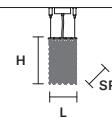

CUBO S/SQUARE/SMALL 20 Suspension

SIZE

L 12.5 cm / 4.92"
SP 12.5 cm / 4.92"
H 20 cm / 7.87"

STANDARD LIGHTING

1xE14x10 W MAX (NOT INCL.)
USA 1xE12x40 W MAX (NOT INCL.)

FINISHINGS

G04

PENDANTS

TRANSPARENT

COLOURED

CRYSTALS

HALF CUT GLASS

CUT CRYSTAL

PREMIUM CRYSTAL

HALF CUT GLASS

CUT CRYSTAL

PRICE (EXCL. VAT)

350,00 €

420,00 €

870,00 €

470,00 €

630,00 €