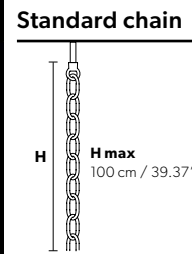

Standard chain	MT/CG	RW/DW
	 <b>MT</b> Traditional version <b>CG</b> Coloured glass version	 <b>RW</b> RGB-W Led version <b>DW</b> Dynamic White Led version
	<b>LIGHTING</b> Traditional E14 lightbulbs <b>SIZE</b> With lampshades, overall diameter is 5 cm (2") larger than specified <b>FRAME</b> <b>MT</b> Chrome or gold plated metal covered with transparent glass with painted glass <b>CG</b> Painted metal covered with painted glass <b>LAMP SHADES</b> <b>MT</b> No lampshades included <b>CG</b> No lampshades included <b>PENDANTS</b> <b>MT</b> Transparent glass or crystal <b>CG</b> Coloured glass	<b>LIGHTING</b> WHITE LED sources CRI>90 <b>RGB-W</b> each light 330 Nominal lm at 3000K <b>DW</b> each light 490 Nominal lm at 4700K <b>SIZE</b> Same size as MT or CG <b>FRAME</b> Chrome or gold plated metal covered with transparent glass <b>LAMP SHADES</b> No lampshades included <b>PENDANTS</b> Transparent glass or crystal