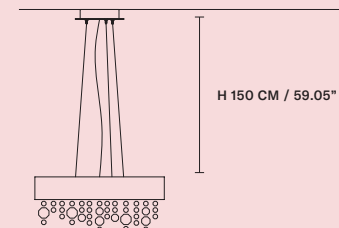

STANDARD CABLES

FOR ALL SUSPENSIONS