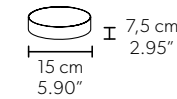

The box contains:
1 x control board