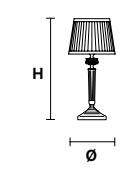

VE 1066 S6

VE 1020 TL1 P Table lamp			CE
TECHNICAL INFORMATION	LIGHTING SYSTEM	DESCRIPTION	
Ø 18 cm / 7.09" H 40 cm / 15.75"	1xE14x10 W max (not included).	Gold plated solid brass base. LAMP SHADES: PON/18/IV	
PRICE (EXCL. VAT)			
			€ 460,00