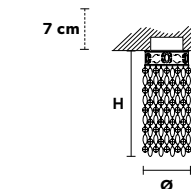

VE 1107 MC

Ceiling

CE

TECHNICAL INFORMATION		LIGHTING SYSTEM	DESCRIPTION
Ø	9.5 cm / 3.74"	1xGU10x15 W max (not included).	Metal gold plated spot light. Bulbs not included. Hole Ø 2.37".
H	20 cm / 7.87"		
W	0.6 kg / 1.32 lb		

PRICE (EXCL. VAT)

€ 270,00