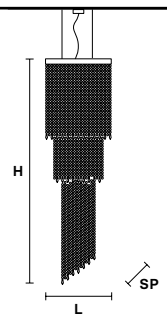

VE 814/12 50

VE 814/16 75

Suspension

TECHNICAL INFORMATION	LIGHTING SYSTEM	DESCRIPTION
L 50 cm / 19.69"	12x E27x20 W max (not included).	Chrome plated metal frame, crystal pendants.
SP 50 cm / 19.69"		
H 170 cm / 66.93"		
W 28 kg / 61.72 lb		
CRYSTALS	PRICE (EXCL. VAT)	
HALF CUT GLASS	€ 5.150,00	
CUT CRYSTAL	€ 7.280,00	
PREMIUM CRYSTAL	€ 19.320,00	

H Standard Cable
150 cm / 59.05"