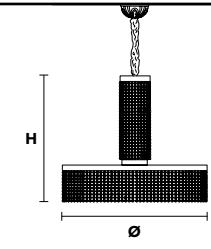

VE 815/12+1

Suspension

TECHNICAL INFORMATION	LIGHTING SYSTEM	DESCRIPTION
Ø 100 cm / 39.37"	12x G9x10 W max	Chrome plated metal frame, crystal pendants.
H 90 cm / 35.43"	1x E27 PAR30x20 W max (not included).	
W 18 kg / 39.68 lb		
CRYSTALS	PRICE (EXCL. VAT)	
HALF CUT GLASS	€ 7.080,00	
CUT CRYSTAL	€ 8.920,00	
PREMIUM CRYSTAL	€ 18.330,00	

H Standard Chain
100 cm / 39.37"