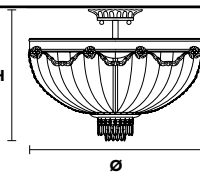

VE 818 PL12

Ceiling

TECHNICAL INFORMATION	LIGHTING SYSTEM	DESCRIPTION
Ø 60 cm / 23.62"	12×E27×20 W max (not included).	Gold plated metal frame, crystal pendants.
H 45 cm / 17.72"		
W 18 kg / 39.68 lb		
CRYSTALS		PRICE (EXCL. VAT)
HALF CUT GLASS		€ 3.300,00
CUT CRYSTAL		€ 3.940,00
PREMIUM CRYSTAL		€ 5.920,00