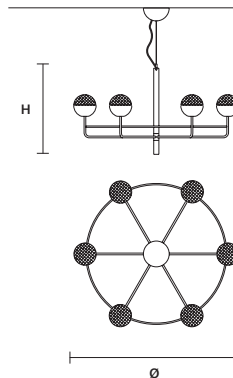

IGLÙ S6+1

Suspension

INTEGRATED LED LIGHTING
26,6 W CRI>90
3000 K – 3626 NOMINAL LM
DIMM NO

FINISHINGS
v86

PRICE (EXCL. VAT)

1.030,00 €

IGLÙ S12+1

Suspension