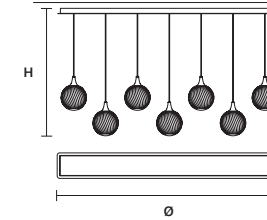

TEE C7 LN 175

SIZE		STANDARD LIGHTING	FINISHINGS	PRICE (EXCL. VAT)
L	175 cm / 68.90"	7×E14×15 W MAX (NOT INCL.)*	G25	1.950,00 €
H MAX	175 cm / 68.90"	USA 7×E12×40 W MAX (NOT INCL.)*		
* BULB MAX Ø 37 MM L 70 MM				

: FOR THE US MARKET, REFER TO THE RELEVANT PRICE LIST.

: FOR THE US MARKET, REFER TO THE RELEVANT PRICE LIST.