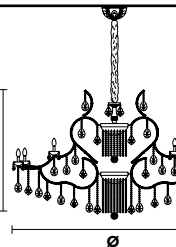

VE 927/30

TECHNICAL INFORMATION
Ø 165 cm / 64.96"
H 105 cm / 41.38"
W 82 kg / 180.77 lb

TECHNICAL INFORMATION	LIGHTING SYSTEM	VERSION	CRYSTALS	PRICE (EXCL. VAT)
	STANDARD LIGHTING			
	30×E14×10 W max (not included). Triac Dimmable	VE 927/30 MT	HALF CUT GLASS CUT CRYSTAL PREMIUM CRYSTAL	€ 12.850,00 € 15.240,00 € 31.770,00
		VE 927/30 CG		€ 17.620,00
	INTEGRATED LED LIGHTING			
	30×LED source -120 W tot Control system: DMX On request Radio Control and Masiero Smart Light App only for RW version.	VE 927/30 RW/DW	HALF CUT GLASS CUT CRYSTAL PREMIUM CRYSTAL	€ 17.490,00 € 19.880,00 € 36.360,00