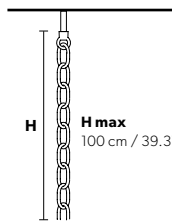

Standard chain

MT/CG

**MT**  
Traditional version  
**CG**  
Coloured glass version

**LIGHTING** Traditional E14 lightbulbs  
**SIZE** With lampshades, overall diameter is 5 cm (2") larger than specified  
**FRAME** **MT** Chrome or gold plated metal covered with transparent glass  
**CG** Painted metal covered with painted glass  
**LAMP SHADES** **MT** Damask DAM/14/WHITE Organza ORG/14/...COLOUR  
**PENDANTS** **MT** Transparent glass or crystal  
**CG** Coloured glass