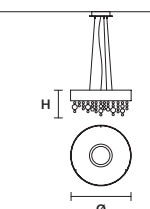

OLÀ S6 40

Suspension

SIZE
ø 40 cm / 15.74"
H 20 cm / 7.87"

STANDARD LIGHTING	FINISHINGS	GLASS	PRICE (EXCL. VAT)
6×E14×10 W MAX (NOT INCL.)	V95 F01 F02 F03	COLORLED GLASS	1.200,00 €
USA 6×E12×40 W MAX (NOT INCL.)	V30 V50 V83 V90	TRANSPARENT CUT CRYSTAL	2.030,00 €
	G01	COLORLED GLASS	1.390,00 €
		TRANSPARENT CUT CRYSTAL	2.240,00 €
INTEGRATED LED LIGHTING	FINISHINGS	GLASS	PRICE (EXCL. VAT)
UP 13,7 W CRI>95	V95 F01 F02 F03	COLORLED GLASS	1.470,00 €
3000 K – 1625 NOMINAL LM	V30 V50 V83 V90	TRANSPARENT CUT CRYSTAL	2.300,00 €
DOWN 13,7 W CRI>95	G01	COLORLED GLASS	1.660,00 €
3000 K – 1625 NOMINAL LM		TRANSPARENT CUT CRYSTAL	2.520,00 €
DIMM 1-10V