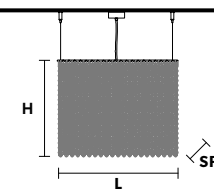

CUBO S/SQUARE/LARGE 40 Suspension ■ SQUARE

TECHNICAL INFORMATION		FINISHING	PENDANTS	CRYSTALS	PRICE (EXCL. VAT)
L	50 cm / 19.68"	G04 ●	TRANSPARENT	HALF CUT GLASS	€ 1.950,00
SP	50 cm / 19.68"			CUT CRYSTAL	€ 2.700,00
H	40 cm / 15.74"			PREMIUM CRYSTAL	€ 7.010,00
WW	12×E14×10 W		COLOURED	HALF CUT GLASS	€ 3.070,00
USA	12×E12×40 W <i>(not included)</i>			CUT CRYSTAL	€ 4.260,00