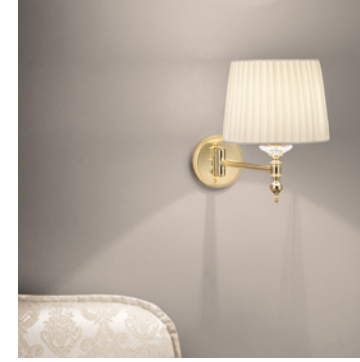

VE 1090 A1		Applique		CE
TECHNICAL INFORMATION		LIGHTING SYSTEM	DESCRIPTION	
L	22 cm / 8.66"	1xE27x20 W max (not included).	Gold plated solid brass frame.	
SP	34 cm / 13.39"		LAMPSHADES: PON/22/IV	
H	30 cm / 11.81"			
W	3 kg / 6.61 lb			
PRICE (EXCL. VAT)				
				€ 450,00