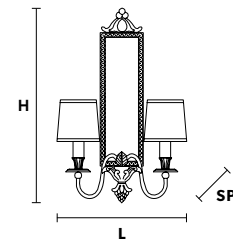

VE 1076 A2

VE 1077 A2

Applique

CE

TECHNICAL INFORMATION		LIGHTING SYSTEM	DESCRIPTION
L	35 cm / 13.78"	2xE14x10 W max (not included).	Gold plated solid brass frame. Aged mirror included.
SP	18 cm / 7.09"		
H	60 cm / 23.62"		LAMPSHADES: SHA/14/IV-WH
W	4 kg / 8.81 lb		

PRICE (EXCL. VAT)

€ 2.010,00