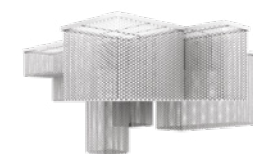

CUBO COMBO PL175 SQ

Ceiling

TECHNICAL INFORMATION	FINISHING	PENDANTS	CRYSTALS	PRICE (EXCL. VAT)
<b>L</b> 175 cm / 68.89"	<b>G04</b> ●	<b>TRANSPARENT</b>	HALF CUT GLASS	<b>€ 15.910,00</b>
<b>SP</b> 175 cm / 68.89"			CUT CRYSTAL	<b>€ 22.080,00</b>
<b>H</b> 80 cm / 31.49"			PREMIUM CRYSTAL	<b>€ 58.310,00</b>
<b>Composition</b>				
<b>A</b> 1 x Cubo PL/Long/P		<b>COLOURED</b>	HALF CUT GLASS	<b>€ 25.260,00</b>
<b>B</b> 1 x Cubo PL/Long/Q			CUT CRYSTAL	<b>€ 35.150,00</b>
<b>C</b> 1 x Cubo PL/Long/R				
<b>D</b> 1 x Cubo PL/Long/T				
<b>E</b> 1 x Cubo PL/Square/Medium/20				
<b>F</b> 1 x Cubo PL/Square/Medium/40				
<b>G</b> 1 x Cubo PL/Square/Medium/60				
<b>H</b> 1 x Cubo PL/Square/Medium/80				
<b>I</b> 1 x Cubo PL/Square/Large 40				
<b>WW</b> 107x14x10 W (not included)				
<b>USA</b> 107x12x40 W (not included)				