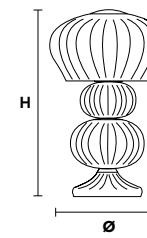

VE 1110 A1+

Table lamp

CE *

TECHNICAL INFORMATION	LIGHTING SYSTEM	DESCRIPTION
Ø 20 cm / 7.90"	1xE14x10 W max (not included).	Hand made blown Murano glass base.
H 30 cm / 11.90"		
W 2 kg / 4.41 lb		

PRICE (EXCL. VAT)

€ 610,00