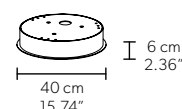

TECHNICAL INFORMATION	FINISHING	PRICE (EXCL. VAT)
Ø 60 cm / 23.62" H 200 cm / 78.74" W 45 kg / 99.20 lb	G04	€ 10.920,00

LED x 240W CRI > 90 3000K - 31200 Nominal Lm Dimmable PUSH + DMX on request.	G03-G14	€ 12.990,00

Fixing: 1 x canopy.
The canopy contains:
2 x driver

Each box contains:
1 x control board