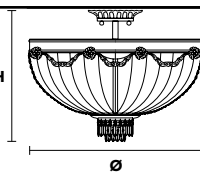

VE 818 PL16

Ceiling

TECHNICAL INFORMATION	LIGHTING SYSTEM	DESCRIPTION
Ø 78 cm / 30.71"	16×E27×20 W max (not included).	Gold plated metal frame, crystal pendants.
H 60 cm / 23.62"		
W 27 kg / 59.52 lb		
CRYSTALS		PRICE (EXCL. VAT)
HALF CUT GLASS		€ 5.410,00
CUT CRYSTAL		€ 6.520,00
PREMIUM CRYSTAL		€ 9.910,00