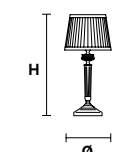

VE 1066 S6

VE 1020 TL1 P Table lamp			CE
TECHNICAL INFORMATION	LIGHTING SYSTEM	DESCRIPTION	
Ø 18 cm / 7.09" H 40 cm / 15.75"	1xE14x10 W max (not included).	Gold plated solid brass base. LAMP SHADES: PON/18/IV	
PRICE (EXCL. VAT)			
€ 460,00