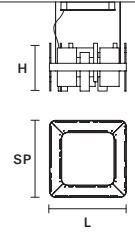

RIBBON S50

Suspension

SIZE	INTEGRATED LED LIGHTING	FINISHINGS	PRICE (EXCL. VAT)
L 50 cm / 19.68" SP 50 cm / 19.68" H 33 cm / 12.99"	UP 15,21 W CRI>95 3000 K - 2008 NOMINAL LM DOWN 32,76 W CRI>95 3000 K - 4326 NOMINAL LM DIMM 0-10V	● V90 ● G01	2.180,00 € NOT AVAILABLE