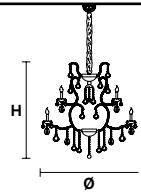

VE 909/15

TECHNICAL INFORMATION
Ø 110 cm / 43.30"
H 110 cm / 43.30"
W 35 kg / 77.16 lb

TECHNICAL INFORMATION	LIGHTING SYSTEM	VERSION	CRYSTALS	PRICE (EXCL. VAT)
	STANDARD LIGHTING			
	15×E14×10 W max (not included). Triac Dimmable	VE 909/15 MT	HALF CUT GLASS CUT CRYSTAL PREMIUM CRYSTAL	€ 6.020,00 € 7.080,00 € 13.120,00
		VE 909/15 CG		€ 8.180,00
	INTEGRATED LED LIGHTING			
	15×LED source -60 W tot Control system: DMX On request Radio Control and Masiero Smart Light App only for RW version.	VE 909/15 RW/DW	HALF CUT GLASS CUT CRYSTAL PREMIUM CRYSTAL	€ 8.330,00 € 9.390,00 € 15.410,00