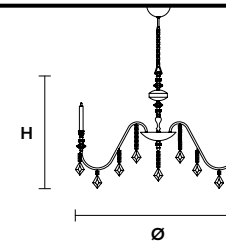

Masiero Atelier

Pricelist

CHIC 12

Chandelier

TECHNICAL INFORMATION	FINISHING	PRICE (EXCL. VAT)
Ø 115 cm / 45.28"	F01-F02	€ 3.090,00
H 82 cm / 32.28"		
WW 12×G9×10 W max (not included)		
USA 12×G9×10 W max (not included)