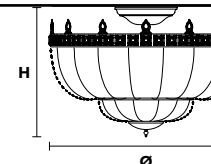

VE 829 PL6

Ceiling

TECHNICAL INFORMATION	LIGHTING SYSTEM	DESCRIPTION
Ø 60 cm / 23.62"	6×E27×20 W max (not included).	Gold plated metal frame, crystal pendants.
H 40 cm / 15.75"		
W 18 kg / 39.68 lb		
CRYSTALS	PRICE (EXCL. VAT)	
HALF CUT GLASS	€ 2.860,00	
CUT CRYSTAL	€ 3.280,00	
PREMIUM CRYSTAL	€ 4.760,00