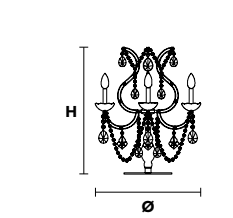

VE 938/TL5*

TECHNICAL INFORMATION		LIGHTING SYSTEM	VERSION	CRYSTALS	PRICE (EXCL. VAT)
		STANDARD LIGHTING			CC ENEC
Ø	50 cm / 19.69"	5x E14x10 W max (not included). Triac Dimmable	VE 938/TL5 MT	HALF CUT GLASS	€ 900,00
H	65 cm / 25.59"			CUT CRYSTAL	€ 1.330,00
				PREMIUM CRYSTAL	€ 2.890,00
			VE 938/TL5 CG		€ 1.520,00
		INTEGRATED LED LIGHTING			CE ENEC
		5x LED source – 20 W tot Control system: DMX On request Radio Control and Masiero Smart Light App only for RW version.	VE 938/TL5 RW/DW	HALF CUT GLASS	€ 1.750,00
				CUT CRYSTAL	€ 2.180,00
				PREMIUM CRYSTAL	€ 3.730,00