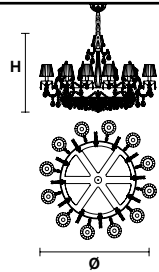

VE 923/18

TECHNICAL INFORMATION	LIGHTING SYSTEM	VERSION	CRYSTALS	PRICE (EXCL. VAT)
Ø 100 cm / 39.37" H 65 cm / 25.59" W 40 kg / 88.18 lb	STANDARD LIGHTING 12×E14×10 W max 6×E27×20 W max (not included). Triac Dimmable	VE 923/18 MT	HALF CUT GLASS CUT CRYSTAL PREMIUM CRYSTAL	€ 8.200,00 € 10.670,00 € 25.090,00
		VE 923/18 CG		€ 12.410,00
	INTEGRATED LED LIGHTING			€ 10.980,00 € 13.450,00 € 27.850,00
	18×LED source -72 W tot Control system: DMX On request Radio Control and Masiero Smart Light App only for RW version.	VE 923/18 RW/DW	HALF CUT GLASS CUT CRYSTAL PREMIUM CRYSTAL	€ 10.980,00 € 13.450,00 € 27.850,00