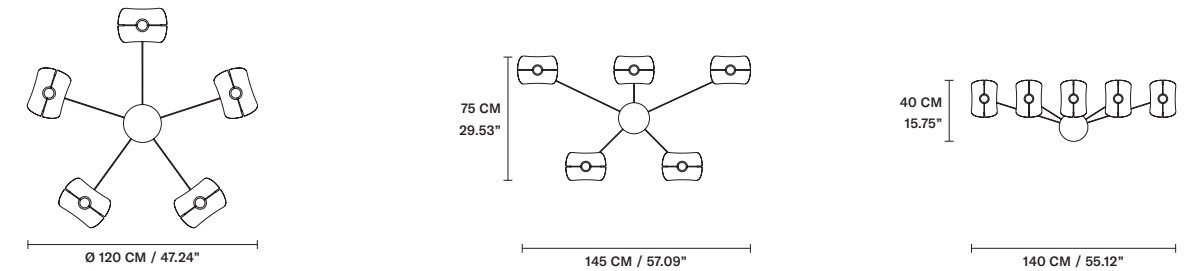

SUGGESTED CONFIGURATION FOR C5 P

SUGGESTED CONFIGURATION FOR C5 P X4

Ⓜ : FOR THE US MARKET, REFER TO THE RELEVANT PRICE LIST.

Ⓜ : FOR THE US MARKET, REFER TO THE RELEVANT PRICE LIST.