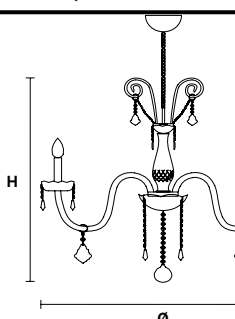

VE 874/5+5

Chandelier

TECHNICAL INFORMATION	LIGHTING SYSTEM	DESCRIPTION
Ø 88 cm / 34.64 "	8×E14×10 W max (not included).	Blown glass arm frame, crystal pendants.
H 76 cm / 29.92 "		
W 13 kg / 28.66 lb		
CRYSTALS		PRICE (EXCL. VAT)
HALF CUT GLASS		€ 2.010,00
CUT CRYSTAL		€ 2.430,00
PREMIUM CRYSTAL		€ 5.280,00