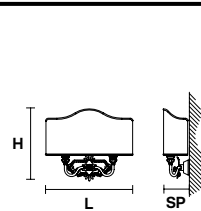

H Standard Chain  
100 cm / 39.37"

VE 1067 A2

Applique

TECHNICAL INFORMATION	LIGHTING SYSTEM	DESCRIPTION
L 37 cm / 14.57"	2×E14×10 W max (not included).	Gold plated solid brass base.
SP 11 cm / 4.33"		LAMPSHADES: IVORY SHANTUNG
H 27 cm / 10.63"		
W 3 kg / 6.61 lb		