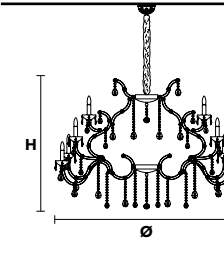

VE 988/32

TECHNICAL INFORMATION	LIGHTING SYSTEM	VERSION	CRYSTALS	PRICE (EXCL. VAT)
	STANDARD LIGHTING			
Ø 130 cm / 51.18"	32×E14×10 W max (not included). Triac Dimmable	VE 988/32 MT	HALF CUT GLASS CUT CRYSTAL PREMIUM CRYSTAL	€ 6.450,00 € 7.390,00 € 12.070,00
H 90 cm / 35.43"		VE 988/32 CG		€ 8.560,00
W 30 kg / 66.13 lb				
	INTEGRATED LED LIGHTING			
	32×LED source – 128 W tot Control system: DMX On request Radio Control and Masiero Smart Light App only for RW version.	VE 988/32 RW/DW	HALF CUT GLASS CUT CRYSTAL PREMIUM CRYSTAL	€ 11.390,00 € 12.330,00 € 16.960,00