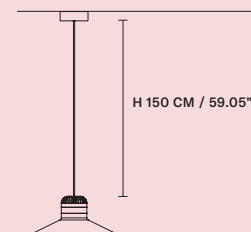

STANDARD CABLES FOR ALL SUSPENSIONS