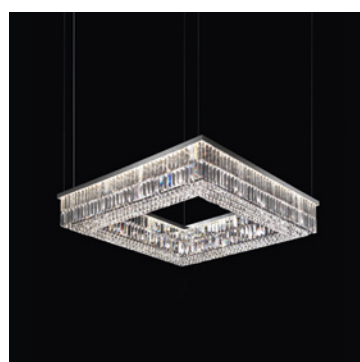

VE 760/S12 SQ Suspension

TECHNICAL INFORMATION	LIGHTING SYSTEM	DESCRIPTION
L 60 cm / 23.62"	12×E27×20 W max (not included). Ø max 45 mm	Metal frame and crystal pendants.
SP 60 cm / 23.62"		
H 18 cm / 7.08"		
W 20 kg / 44.09 lb		
CRYSTALS		PRICE (EXCL. VAT)
CUT CRYSTAL		€ 4.280,00
PREMIUM CRYSTAL		€ 15.000,00

H Standard Cable
150 cm / 59.05"