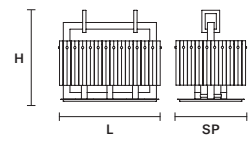

FINISHINGS  
G18

PRICE (EXCL. VAT)  
850,00 €

Ⓜ : FOR THE US MARKET, REFER TO THE RELEVANT PRICE LIST.

CREK TL6

Table lamp

SIZE	STANDARD LIGHTING	FINISHINGS	PRICE (EXCL. VAT)
L 45 cm / 17.70"	6×E14×10 W MAX (NOT INCL.)	G18	3.470,00 €
SP 31 cm / 12.20"			
H 41 cm / 16.10"	USA 6×E12×40 W MAX (NOT INCL.)		