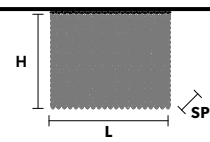

CUBO PL/LONG/B Ceiling **RECTANGULAR** €€

TECHNICAL INFORMATION	FINISHING	PENDANTS	CRYSTALS	PRICE (EXCL. VAT)
L 50 cm / 19.68"	G04 ●	TRANSPARENT	HALF CUT GLASS	€ 1.090,00
SP 12.5 cm / 4.92"			CUT CRYSTAL	€ 1.500,00
H 40 cm / 15.74"			PREMIUM CRYSTAL	€ 3.920,00
WW 7×E14×10 W		COLOURED	HALF CUT GLASS	€ 1.710,00
USA 7×E12×40 W <i>(not included)</i>			CUT CRYSTAL	€ 2.370,00