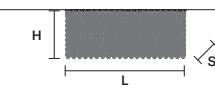

CUBO PL/LONG/A Ceiling CE

SIZE	STANDARD LIGHTING	FINISHINGS	PENDANTS	CRYSTALS	PRICE (EXCL. VAT)
L 50 cm / 19.68" SP 12.5 cm / 4.92" H 20 cm / 7.87"	4xE14x10 W MAX (NOT INCL.) USA 4xE12x40 W MAX (NOT INCL.)	G04	TRANSPARENT	HALF CUT GLASS CUT CRYSTAL PREMIUM CRYSTAL	720,00 € 930,00 € 2.210,00 €
			COLOURED	HALF CUT GLASS CUT CRYSTAL	1.070,00 € 1.440,00 €