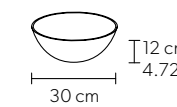

G03-G14

€ 15.210,00

Fixing: 1 x central bracket
35 x single steel cables.
The cup contains:
1 x driver
1 x control board