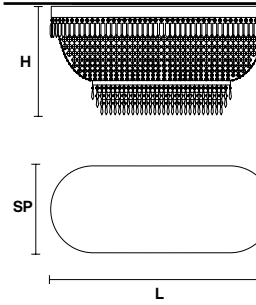

VE 820 PL10+2

VE 820 PL12+2

Ceiling

TECHNICAL INFORMATION	LIGHTING SYSTEM	DESCRIPTION
L 80 cm / 31.50"	2×E27×20 W max (not included).	Gold plated metal frame, crystal pendants.
SP 40 cm / 15.74"	10×E14×10 W max (not included).	
H 50 cm / 19.68"		
W 25 kg / 55.11 lb		
CRYSTALS		PRICE (EXCL. VAT)
CUT CRYSTAL		€ 6.220,00
PREMIUM CRYSTAL		€ 10.720,00