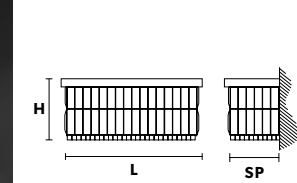

VE 760/A2 RC

Applique

TECHNICAL INFORMATION	LIGHTING SYSTEM	DESCRIPTION
L 30 cm / 11.81"	2×E14×10 W max (not included).	Metal frame and crystal pendants
SP 14 cm / 5.51"		
H 18 cm / 7.10"		
W 2 kg / 4.40 lb		
CRYSTALS		PRICE (EXCL. VAT)
CUT CRYSTAL		€ 770,00
PREMIUM CRYSTAL		€ 2.140,00