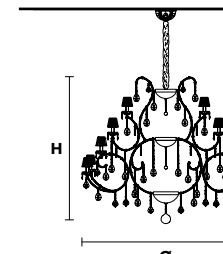

VE 933/50

TECHNICAL INFORMATION	LIGHTING SYSTEM	VERSION	CRYSTALS	PRICE (EXCL. VAT)
	STANDARD LIGHTING			
Ø 160 cm / 62.99" H 155 cm / 61.02" W 83 kg / 182.98 lb	50×E14×10 W max (not included). Triac Dimmable	VE 933/50 MT	HALF CUT GLASS CUT CRYSTAL PREMIUM CRYSTAL	€ 16.610,00 € 19.490,00 € 34.650,00
		VE 933/50 CG		€ 22.460,00
	INTEGRATED LED LIGHTING			
	50×LED source – 200W tot Control system: DMX On request Radio Control and Masiero Smart Light App only for RW version.	VE 933/50 RW/DW	HALF CUT GLASS CUT CRYSTAL PREMIUM CRYSTAL	€ 24.340,00 € 27.210,00 € 42.300,00