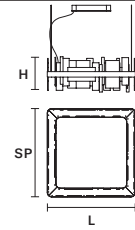

RIBBON S80

Suspension

SIZE	INTEGRATED LED LIGHTING	FINISHINGS	PRICE (EXCL. VAT)
L 80 cm / 31.49" SP 80 cm / 31.49" H 33 cm / 12.99"	UP 28,1 W CRI>95 3000 K - 4326 NOMINAL LM DOWN 60,85 W CRI>95 3000 K - 7416 NOMINAL LM DIMM 0-10V	● V90 ● G01	3.440,00 € NOT AVAILABLE