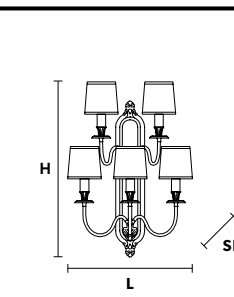

VE 1074 A5

Applique

TECHNICAL INFORMATION	LIGHTING SYSTEM	DESCRIPTION
L 55 cm / 21.65"	5×E14×10 W max (not included).	Gold plated solid brass frame.
SP 35 cm / 13.78"		LAMPSHADES: SHA/14/IV-WH
H 65 cm / 25.59"		
W 5 kg / 11.02 lb		

PRICE (EXCL. VAT)
€ 1.620,00