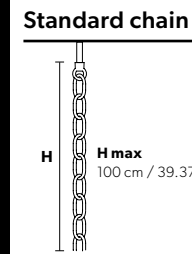

MT/CG	RW/DW
MT Traditional version CG Coloured glass version	RW RGB-W Led version DW Dynamic White Led version
LIGHTING Traditional E14 lightbulbs SIZE With lampshades, overall diameter is 5 cm (2") larger than specified FRAME MT Chrome or gold plated metal covered with transparent glass CG Painted metal covered with painted glass LAMP SHADES MT No lampshades included CG No lampshades included PENDANTS MT Transparent glass or crystal CG Coloured glass	LIGHTING WHITE LED sources CRI>90 RGB-W each light 330 Nominal lm at 3000K DW each light 490 Nominal lm at 4700K SIZE Same size as MT or CG FRAME Chrome or gold plated metal covered with transparent glass LAMP SHADES No lampshades included PENDANTS Transparent glass or crystal

VE 905/15

TECHNICAL INFORMATION	LIGHTING SYSTEM	VERSION	CRYSTALS	PRICE (EXCL. VAT)
	STANDARD LIGHTING 15×E14×10 W max (not included). Triac Dimmable	VE 905/15 MT	HALF CUT GLASS CUT CRYSTAL PREMIUM CRYSTAL	€ 6.470,00 € 7.240,00 € 10.070,00
		VE 905/15 CG	PREMIUM CRYSTAL	€ 8.450,00
INTEGRATED LED LIGHTING				CE
15×LED source – 60 W tot Control system: DMX On request Radio Control and Masiero Smart Light App only for RW version.		VE 905/15 RW/DW	HALF CUT GLASS CUT CRYSTAL PREMIUM CRYSTAL	€ 8.790,00 € 9.560,00 € 12.360,00

VE 905/24

TECHNICAL INFORMATION	LIGHTING SYSTEM	VERSION	CRYSTALS	PRICE (EXCL. VAT)
	STANDARD LIGHTING 24×E14×10 W max (not included). Triac Dimmable	VE 905/24 MT	HALF CUT GLASS CUT CRYSTAL PREMIUM CRYSTAL	€ 10.650,00 € 11.630,00 € 20.220,00
		VE 905/24 CG	PREMIUM CRYSTAL	€ 13.450,00
INTEGRATED LED LIGHTING				CE
24×LED source – 96 W tot Control system: DMX On request Radio Control and Masiero Smart Light App only for RW version.		VE 905/24 RW/DW	HALF CUT GLASS CUT CRYSTAL PREMIUM CRYSTAL	€ 14.360,00 € 15.340,00 € 23.890,00

VE 905/56

TECHNICAL INFORMATION	LIGHTING SYSTEM	VERSION	CRYSTALS	PRICE (EXCL. VAT)
	STANDARD LIGHTING 56×E14×10 W max (not included). Triac Dimmable	VE 905/56 MT	HALF CUT GLASS CUT CRYSTAL PREMIUM CRYSTAL	€ 30.780,00 € 36.790,00 € 63.740,00
		VE 905/56 CG	PREMIUM CRYSTAL	€ 42.570,00
INTEGRATED LED LIGHTING				CE
56×LED source – 224 W tot Control system: DMX On request Radio Control and Masiero Smart Light App only for RW version.		VE 905/56 RW/DW	HALF CUT GLASS CUT CRYSTAL PREMIUM CRYSTAL	€ 39.430,00 € 45.440,00 € 72.310,00