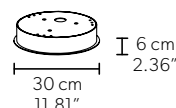

G03-G14

€ 17.180,00

Fixing: 1 x canopy
50 x single steel cables.
The canopy contains:
1 x driver