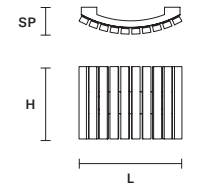

VEGAS A P

Applique

SIZE	INTEGRATED LED LIGHTING	FINISHINGS	PRICE (EXCL. VAT)
L 38 cm / 14.96" SP 10 cm / 3.93" H 28 cm / 11.02"	7 W CRI>95 3000 K – 927 NOMINAL LM DIMM NO	F04	620,00 €