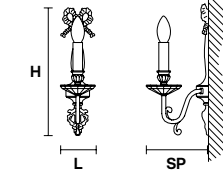

## Applique

CE

TECHNICAL INFORMATION		LIGHTING SYSTEM	DESCRIPTION
<b>L</b>	10 cm / 3.94"	1xE14x10 W max (not included).	Gold plated solid brass frame.
<b>SP</b>	16 cm / 6.30"		
<b>H</b>	36 cm / 14.17"		
<b>W</b>	2.2 kg / 4.85 lb		