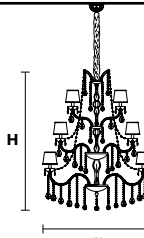

TECHNICAL INFORMATION	LIGHTING SYSTEM	VERSION	CRYSTALS	PRICE (EXCL. VAT)
Ø 85 cm / 33.46" H 100 cm / 39.37" W 25 kg / 55.11 lb	STANDARD LIGHTING 18×E14×10 W max (not included). Triac Dimmable	VE 992/18 MT	HALF CUT GLASS CUT CRYSTAL PREMIUM CRYSTAL	€ 4.950,00 € 6.170,00 € 11.920,00
	INTEGRATED LED LIGHTING	VE 992/18 CG		€ 7.190,00
	18×LED source – 72 W tot Control system: DMX On request Radio Control and Masiero Smart Light App only for RW version.	VE 992/18 RW/DW	HALF CUT GLASS CUT CRYSTAL PREMIUM CRYSTAL	€ 7.740,00 € 8.950,00 € 14.680,00

VE 992/30