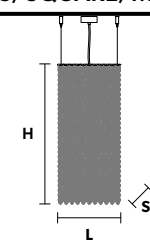

CUBO S/SQUARE/MEDIUM 60 Suspension ■ SQUARE

TECHNICAL INFORMATION		FINISHING	PENDANTS	CRYSTALS	PRICE (EXCL. VAT)
L	25 cm / 9.84"	G04 ●	TRANSPARENT	HALF CUT GLASS	€ 1.220,00
SP	25 cm / 9.84"			CUT CRYSTAL	€ 1.680,00
H	60 cm / 23.62"			PREMIUM CRYSTAL	€ 4.450,00
WW	8×E14×10 W		COLOURED	HALF CUT GLASS	€ 1.930,00
USA	8×E12×40 W <i>(not included)</i>			CUT CRYSTAL	€ 2.700,00