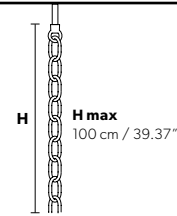

MT/CG

MT
Traditional version
CG
Coloured glass version

LIGHTING Traditional E14 lightbulbs
SIZE With lampshades, overall diameter is 5 cm (2") larger than specified
FRAME **MT** Chrome or gold plated metal covered with transparent glass
CG Painted metal covered with painted glass
LAMP SHADES **MT** No lampshades included
CG No lampshades included
PENDANTS **MT** Transparent glass or crystal
CG Coloured glass

RW/DW

RW
RGB-W Led version
DW
Dynamic White Led version

LIGHTING WHITE LED sources CRI>90
RGB-W each light 330 Nominal lm at 3000K
DW each light 490 Nominal lm at 4700K
SIZE Same size as MT or CG
FRAME Chrome or gold plated metal covered with transparent glass
LAMP SHADES No lampshades included
PENDANTS Transparent glass or crystal