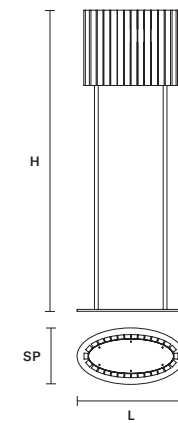

SIZE	INTEGRATED LED LIGHTING	FINISHINGS	PRICE (EXCL. VAT)
L 57 cm / 22.40" SP 30 cm / 11.80" H 160 cm / 63.00"	45,6 W CRI>95 3000 K – 4970 NOMINAL LM DIMM OWN BUTTON	F04	2.660,00 €

: FOR THE US MARKET, REFER TO THE RELEVANT PRICE LIST.

: FOR THE US MARKET, REFER TO THE RELEVANT PRICE LIST.