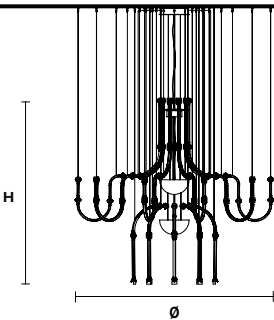

**G03-G14**

€ 11.910,00

**Fixing:** 1 x canopy  
30 x single steel cables.  
The canopy contains:  
1 x driver

The box contains:  
1 x control board

The cup contains:  
1 x driver  
1 x control board

**RAQAM Q1** BASIC BATCH B – MODULO 3 X 10 + MODULO 4 X 10 + MODULO 3 X 10