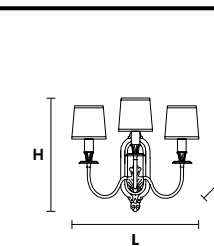

PRICE (EXCL. VAT)  
**€ 560,00**

VE 1074 A3

Applique

TECHNICAL INFORMATION	LIGHTING SYSTEM	DESCRIPTION
L 40 cm / 15.75"	3×E14×10 W max (not included).	Gold plated solid brass frame.
SP 30 cm / 11.81"		LAMPSHADES: SHA/14/IV-WH
H 45 cm / 17.72"		
W 3.5 kg / 7.71 lb		