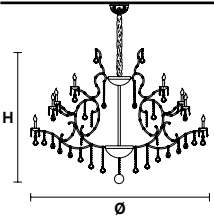

VE 909/60

TECHNICAL INFORMATION
Ø 190 cm / 74.80"
H 145 cm / 57.80"
W 110 kg / 242.5 lb

TECHNICAL INFORMATION	LIGHTING SYSTEM	VERSION	CRYSTALS	PRICE (EXCL. VAT)
	STANDARD LIGHTING			
	60×E14×10 W max (not included). Triac Dimmable	VE 909/60 MT	HALF CUT GLASS CUT CRYSTAL PREMIUM CRYSTAL	€ 16.770,00 € 20.140,00 € 37.230,00
		VE 909/60 CG		€ 23.320,00
	INTEGRATED LED LIGHTING			
	60×LED source -240 W tot Control system: DMX On request Radio Control and Masiero Smart Light App only for RW version.	VE 909/60 RW/DW	HALF CUT GLASS CUT CRYSTAL PREMIUM CRYSTAL	€ 26.040,00 € 29.410,00 € 46.410,00