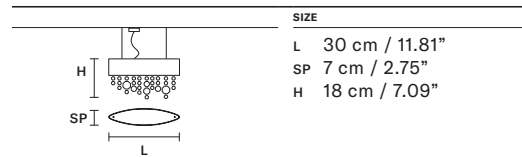

OLÀ S1 OV 30

Suspension

STANDARD LIGHTING	FINISHINGS	GLASS	PRICE (EXCL. VAT)
1×E14×10 W MAX (NOT INCL.)	V95 F01 F02 F03	COLORED GLASS	410,00 €
USA 1×E12×40 W MAX (NOT INCL.)	V30 V50 V83 V90	TRANSPARENT CUT CRYSTAL	500,00 €
	G01	COLORED GLASS	510,00 €
		TRANSPARENT CUT CRYSTAL	610,00 €
INTEGRATED LED LIGHTING	FINISHINGS	GLASS	PRICE (EXCL. VAT)
UP 4 W CRI>95	V95 F01 F02 F03	COLORED GLASS	490,00 €
3000 K – 464 NOMINAL LM	V30 V50 V83 V90	TRANSPARENT CUT CRYSTAL	590,00 €
DOWN 4 W CRI>95	G01	COLORED GLASS	590,00 €
3000 K – 464 NOMINAL LM		TRANSPARENT CUT CRYSTAL	700,00 €
DIMM 1-10V + PUSH			

Ⓜ : FOR THE US MARKET, REFER TO THE RELEVANT PRICE LIST.