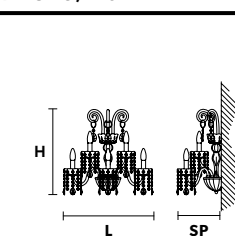

Applique

TECHNICAL INFORMATION	LIGHTING SYSTEM	DESCRIPTION
L 53 cm / 20.90"	5×E14×10 W max (not included).	Blown glass arm frame, crystal pendants.
SP 30 cm / 11.80"		
H 50 cm / 19.70"		
W 4.5 kg / 9.92 lb		
CRYSTALS		PRICE (EXCL. VAT)
HALF CUT GLASS		€ 1.010,00
CUT CRYSTAL		€ 1.180,00
PREMIUM CRYSTAL		€ 1.780,00