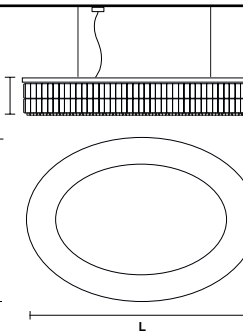

Suspension

TECHNICAL INFORMATION	LIGHTING SYSTEM	DESCRIPTION
L 200 cm / 78.74"	22×E27×20 W max (not included). Ø max 45 mm	Metal frame and crystal pendants
SP 85 cm / 33.50"		
H 18 cm / 7.08"		
W 59 kg / 130.07 lb		
CRYSTALS		PRICE (EXCL. VAT)
CUT CRYSTAL		€ 10.570,00
PREMIUM CRYSTAL		€ 35.730,00