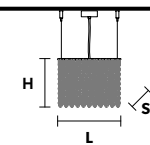

CUBO S/SQUARE/MEDIUM 20 Suspension ■ SQUARE

TECHNICAL INFORMATION		FINISHING	PENDANTS	CRYSTALS	PRICE (EXCL. VAT)
L	25 cm / 9.84"	G04 ●	TRANSPARENT	HALF CUT GLASS	€ 690,00
SP	25 cm / 9.84"			CUT CRYSTAL	€ 870,00
H	20 cm / 7.87"			PREMIUM CRYSTAL	€ 1.960,00
WW	4×E14×10 W		COLOURED	HALF CUT GLASS	€ 990,00
USA	4×E12×40 W <i>(not included)</i>			CUT CRYSTAL	€ 1.320,00