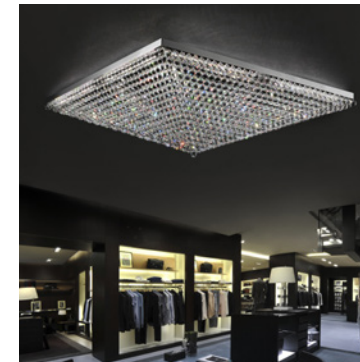

VE 809/PL48		Ceiling		CE
	TECHNICAL INFORMATION	LIGHTING SYSTEM	DESCRIPTION	
	L 160 cm / 62.99"	48×E27×20 W max (not included).	Chrome plated metal frame, crystal pendants.	
	SP 160 cm / 62.99"			
	H 40 cm / 15.75"			
	W 120 kg / 264.5 lb			
	CRYSTALS		PRICE (EXCL. VAT)	
	CUT CRYSTAL		€ 28.490,00	
	PREMIUM CRYSTAL		€ 70.880,00