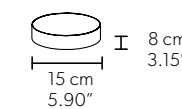

TECHNICAL INFORMATION	FINISHING	PRICE (EXCL. VAT)
Ø 62 cm / 24.40" H 263 cm / 103.54" W 62 kg / 136.68 lb	G04	€ 15.110,00

220 LED LIGHTS CRI > 90 3000 K - 330 W - 42900 Nominal Lm Dimmable PUSH or DMX on request.	G03-G14	€ 18.000,00

Fixing:
1 x canopy.
10x single steel cables
The canopy contains:
2 x drivers

Each box contains:
1 x control board.

Any additional element made of module 7x10, requires one additional cup with driver and control board.