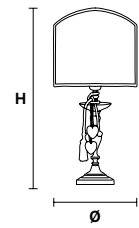

VE 1002 TL1 Table lamp			CE
TECHNICAL INFORMATION	LIGHTING SYSTEM	DESCRIPTION	
Ø 25 cm / 9.84" H 55 cm / 21.65"	1xE27x20 W max (not included).	Gold plated solid brass base. LAMP SHADES: IVORY SHANTUNG	
PRICE (EXCL. VAT)			
			€ 480,00