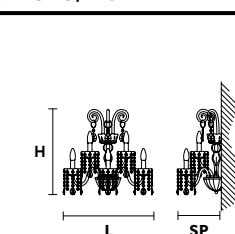

Applique

TECHNICAL INFORMATION	LIGHTING SYSTEM	DESCRIPTION
L 53 cm / 20.90"	5×E14×10 W max (not included).	Blown glass arm frame, crystal pendants.
SP 30 cm / 11.80"		
H 50 cm / 19.70"		
W 4.5 kg / 9.92 lb		
CRYSTALS		PRICE (EXCL. VAT)
HALF CUT GLASS		€ 1.010,00
CUT CRYSTAL		€ 1.180,00
PREMIUM CRYSTAL		€ 1.780,00