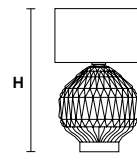

VE 1053 TL1 P

Table lamp

CE *

TECHNICAL INFORMATION	LIGHTING SYSTEM	DESCRIPTION
Ø 25 cm / 9.80"	1xE14x10 W max (not included).	Hand made blown Murano glass base.
H 38 cm / 15.00"		
W 1.6 kg / 3.53 lb		

PRICE (EXCL. VAT)

€ 500,00

* ETL only for US market.

* ETL only for US market.