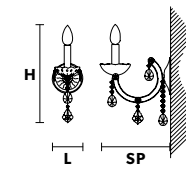

TECHNICAL INFORMATION	LIGHTING SYSTEM	VERSION	CRYSTALS	PRICE (EXCL. VAT)
	STANDARD LIGHTING			
L 12 cm / 4.72"	1×E14×10 W max (not included). Triac Dimmable	VE 944/A1 MT	HALF CUT GLASS CUT CRYSTAL PREMIUM CRYSTAL	€ 180,00 € 220,00 € 320,00
SP 20 cm / 7.87"		VE 944/A1 CG		€ 250,00
H 28 cm / 11.02"				
	INTEGRATED LED LIGHTING			
	1×LED source -4 W tot Control system: DMX On request Radio Control and Masiero Smart Light App only for RW version.	VE 944/A1 RW/DW	HALF CUT GLASS CUT CRYSTAL PREMIUM CRYSTAL	€ 350,00 € 390,00 € 480,00