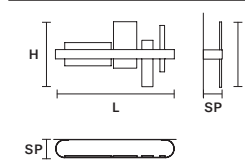

RIBBON A65

Applique

SIZE	INTEGRATED LED LIGHTING	FINISHINGS	PRICE (EXCL. VAT)
L 65 cm / 25.59" SP 10 cm / 3.93" H 33 cm / 12.99"	UP 5,8 W CRI>95 3000 K - 849 NOMINAL LM DOWN 5,8 W CRI>95 3000 K - 849 NOMINAL LM DIMM 1-10V + PUSH	● V90 ● G01	870,00 € 990,00 €