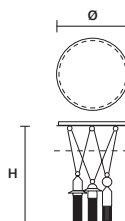

NAPPE C5 RD 80

Composition (N1+N2+N4+N5+N9)

SIZE	INTEGRATED LED LIGHTING	FINISHINGS	PRICE (EXCL. VAT)
∅ 80 cm / 31.49" H MAX 155 cm / 61.02"	5 × 27 W CRI>90 3000 K - 3440 NOMINAL LM DIMM 1-10V + PUSH	V95 V72 V51 V21 V95 V90 V35 V70 V84	1.950,00 €