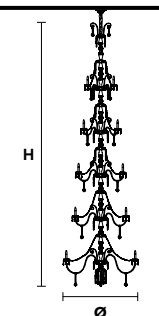

VE 871/A3

Chandelier