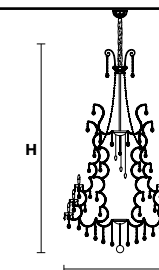

VE 911/45

TECHNICAL INFORMATION	LIGHTING SYSTEM	VERSION	CRYSTALS	PRICE (EXCL. VAT)
Ø 150 cm / 59.05" H 270 cm / 106.29" W 80 kg / 176.36 lb	STANDARD LIGHTING			
	45×E14×10 W max (not included). Triac Dimmable	VE 911/45 MT	HALF CUT GLASS CUT CRYSTAL PREMIUM CRYSTAL	€ 16.340,00 € 18.400,00 € 31.110,00
	INTEGRATED LED LIGHTING			
	45×LED source -168 W tot Control system: DMX On request Radio Control and Masiero Smart Light App only for RW version.	VE 911/45 RW/DW	HALF CUT GLASS CUT CRYSTAL PREMIUM CRYSTAL	€ 23.290,00 € 25.350,00 € 38.000,00