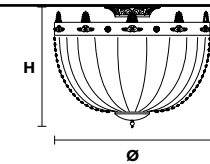

Ceiling

TECHNICAL INFORMATION	LIGHTING SYSTEM	DESCRIPTION
Ø 70 cm / 27.56"	8×E27×20 W max (not included).	Solid Brass gold plated frame, crystal pendants.
H 55 cm / 21.65"		
W 18 kg / 39.68 lb		
CRYSTALS	PRICE (EXCL. VAT)	
HALF CUT GLASS	€ 3.970,00	
CUT CRYSTAL	€ 4.910,00	
PREMIUM CRYSTAL	€ 7.030,00