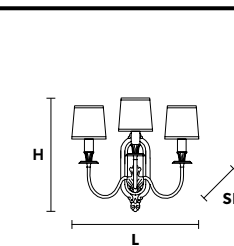

VE 1074 A3

Applique

TECHNICAL INFORMATION	LIGHTING SYSTEM	DESCRIPTION
L 40 cm / 15.75"	3×E14×10 W max (not included).	Gold plated solid brass frame.
SP 30 cm / 11.81"		LAMPSHADES: SHA/14/IV-WH
H 45 cm / 17.72"		
W 3.5 kg / 7.71 lb		

PRICE (EXCL. VAT)
€ 800,00