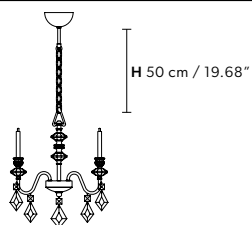

Standard chain for all chandeliers

Ⓜ : For the US market, refer to the relevant price list.