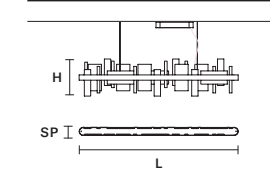

RIBBON S150

Suspension

SIZE
L 150 cm / 59.05"
SP 8 cm / 3.14"
H 33 cm / 12.99"

INTEGRATED LED LIGHTING
UP 17 W CRI>95
3000 K - 1854 NOMINAL LM
DOWN 33,5 W CRI>95
3000 K - 4326 NOMINAL LM
DIMM 0-10V

FINISHINGS
● V90
● G01

PRICE (EXCL. VAT)

2.030,00 €

2.290,00 €