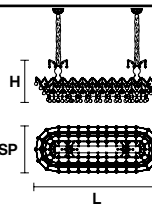

VE 920/24

TECHNICAL INFORMATION	LIGHTING SYSTEM	VERSION	CRYSTALS	PRICE (EXCL. VAT)
	STANDARD LIGHTING			
L 160 cm / 62.99" SP 70 cm / 27.55" H 60 cm / 23.62" W 77.5 kg / 170.8 lb	24x E14x10 W max (not included). Triac Dimmable	VE 920/24 MT	CUT CRYSTAL PREMIUM CRYSTAL	€ 9.800,00 € 29.560,00
	INTEGRATED LED LIGHTING			
	24x LED source -96 W tot Control system: DMX On request Radio Control and Masiero Smart Light App only for RW version.	VE 920/24 RW/DW	CUT CRYSTAL PREMIUM CRYSTAL	€ 13.500,00 € 33.230,00