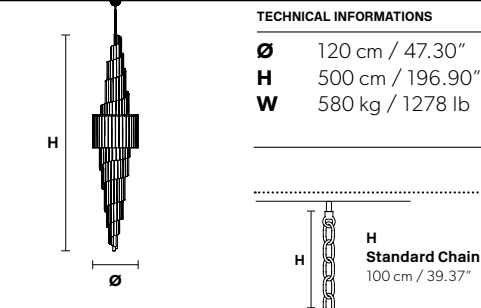

VE 1144 S52 Suspension CE 			
TECHNICAL INFORMATION	LIGHTING SYSTEM	DESCRIPTION	
Ø 120 cm / 47.30"	52×E27×20 W max (not included).	Painted metal frame, diffuser in hand made cast glass with "graniglia" finishing.	
H 500 cm / 196.90"			
W 580 kg / 1278 lb			
PRICE (EXCL. VAT)			
€ 64.110,00