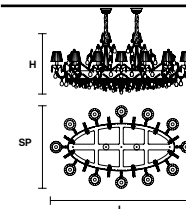

VE 921/24

TECHNICAL INFORMATION	LIGHTING SYSTEM	VERSION	CRYSTALS	PRICE (EXCL. VAT)
	STANDARD LIGHTING			
L 150 cm / 59.06" SP 85 cm / 33.46" H 68 cm / 26.77" W 43 kg / 94.79 lb	12x E14x10 W max 12x E27x20 W max (not included). Triac Dimmable	VE 921/24 MT	HALF CUT GLASS CUT CRYSTAL PREMIUM CRYSTAL	€ 10.000,00 € 11.820,00 € 20.900,00
	INTEGRATED LED LIGHTING			
	24x LED source -56 W tot Control system: DMX On request Radio Control and Masiero Smart Light App only for RW version.	VE 921/24 RW/DW	HALF CUT GLASS CUT CRYSTAL PREMIUM CRYSTAL	€ 13.710,00 € 15.530,00 € 24.570,00