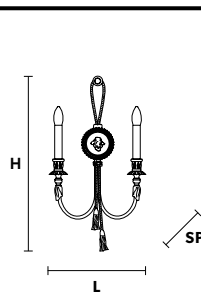

PRICE (EXCL. VAT)  
**€ 1.510,00**

H Standard Chain  
100 cm / 39.37"

VE 1071 A2

Applique

TECHNICAL INFORMATION	LIGHTING SYSTEM	DESCRIPTION
L 30 cm / 11.81"	2×E14×10 W max (not included).	Gold plated solid brass frame.
SP 12 cm / 4.72"		
H 55 cm / 21.65"		
W 2.2 kg / 4.8 lb		