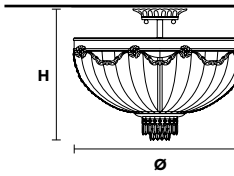

VE 818 PL18

Ceiling

TECHNICAL INFORMATION	LIGHTING SYSTEM	DESCRIPTION
Ø 100 cm / 39.37"	18×E27×20 W max (not included).	Gold plated metal frame, crystal pendants.
H 70 cm / 27.55"		
W 45 kg / 99.20 lb		
CRYSTALS		PRICE (EXCL. VAT)
HALF CUT GLASS		€ 8.740,00
CUT CRYSTAL		€ 12.030,00
PREMIUM CRYSTAL		€ 16.910,00