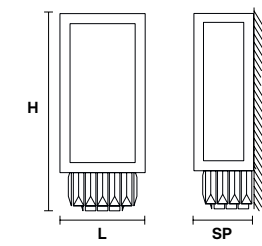

VE 770/A2

Applique

CE ENEC

TECHNICAL INFORMATION	LIGHTING SYSTEM	DESCRIPTION
L 17 cm / 6.65"	2×E14×10 W max (not included).	Metal frame with plates of white carrara marble or valencia cream marble and crystal pendants
SP 12 cm / 4.70"		
H 40 cm / 15.75"		
W 4 kg / 8.81lb		
CRYSTALS		PRICE (EXCL. VAT)
CUT CRYSTAL		€ 1.010,00