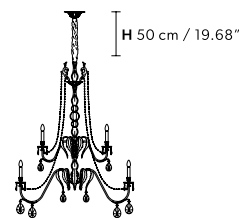

### Standard chain for all chandeliers

H 50 cm / 19.68"

H 50 cm / 19.68"