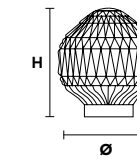

VE 1051 TL1 P

Table lamp

CE *

TECHNICAL INFORMATION	LIGHTING SYSTEM	DESCRIPTION
Ø 20 cm / 7.90"	1xE14x10 W max (not included).	Hand made blown Murano glass base.
H 22 cm / 8.70"		
W 1.8 kg / 3.97 lb		

PRICE (EXCL. VAT)

€ 390,00