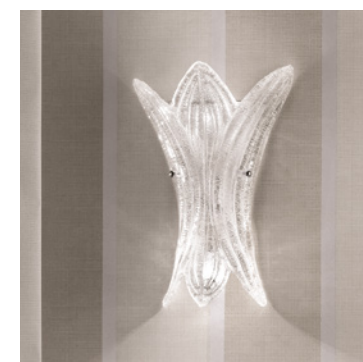

VE 1116 A2 AMB		Applique		CE
	<b>TECHNICAL INFORMATION</b>	<b>LIGHTING SYSTEM</b>	<b>DESCRIPTION</b>	
L 28 cm / 11.10"		2×E14×10 W max (not included).	Painted metal frame, diffuser in hand made cast glass with "graniglia" finishing.	
SP 15 cm / 6.00"				
H 38 cm / 15.00"				
W 3 kg / 6.61 lb				PRICE (EXCL. VAT)
				<b>€ 250,00</b>