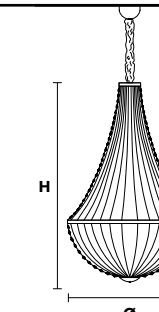

VE 864/A4

Suspension