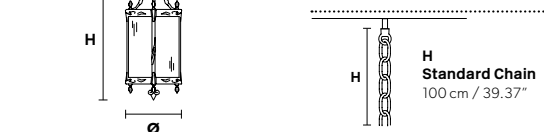

VE 1066 S3 Suspension			CE
TECHNICAL INFORMATION	LIGHTING SYSTEM	DESCRIPTION	
Ø 20 cm / 7.87" H 44 cm / 17.32" W 5 kg / 11.02 lb	3xE14x10 W max (not included).	Gold plated solid brass frame.	
PRICE (EXCL. VAT)			
			€ 810,00