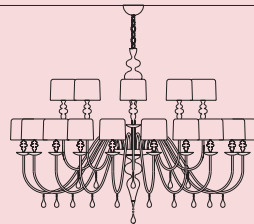

H 100 CM / 39.37"
ONLY FOR EVA S20+10

EVA S20+10

Suspension

SIZE	STANDARD LIGHTING	FINISHINGS	SHADE	PRICE (EXCL. VAT)
ø 270 cm / 106.29" H 200 cm / 78.74"	30×E27×20 W MAX (NOT INCL.) USA 30×E26×60 W MAX (NOT INCL.)	V95 V72 V70 V50 V60 V30 F01 F02	ALUMINIUM LAMP SHADES INCLUDED	27.330,00 €

EVA S10

Suspension

SIZE	STANDARD LIGHTING	FINISHINGS	SHADE	PRICE (EXCL. VAT)
ø 110 cm / 43.30" H 75 cm / 29.52"	10×E14×10 W MAX (NOT INCL.) USA 10×E12×40 W MAX (NOT INCL.)	V95 V72 V70 V50 V60 V30 F01 F02	ALUMINIUM LAMP SHADES INCLUDED	3.030,00 €

EVA S8

Suspension

SIZE	STANDARD LIGHTING	FINISHINGS	SHADE	PRICE (EXCL. VAT)
ø 90 cm / 35.43" H 75 cm / 29.52"	8×E14×10 W MAX (NOT INCL.) USA 8×E12×40 W MAX (NOT INCL.)	V95 V72 V70 V50 V60 V30 F01 F02	ALUMINIUM LAMP SHADES INCLUDED	2.720,00 €

EVA S5

Suspension

SIZE	STANDARD LIGHTING	FINISHINGS	SHADE	PRICE (EXCL. VAT)
ø 70 cm / 27.56" H 60 cm / 23.62"	5×E14×10 W MAX (NOT INCL.) USA 5×E12×40 W MAX (NOT INCL.)	V95 V72 V70 V50 V60 V30 F01 F02	ALUMINIUM LAMP SHADES INCLUDED	1.860,00 €

EVA S3+1

Suspension

SIZE	STANDARD LIGHTING	FINISHINGS	SHADE	PRICE (EXCL. VAT)
ø 50 cm / 19.68" H 75 cm / 29.52"	3×E27×20 W MAX (NOT INCL.) 1×E14×10 W MAX (NOT INCL.) USA 3×E26×60 W MAX (NOT INCL.) 1×E12×40 W MAX (NOT INCL.)	V95 V72 V70 V50 V60 V30 F01 F02	ALUMINIUM LAMP SHADES INCLUDED	1.160,00 €