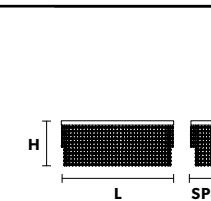

H Standard Chain  
100 cm / 39.37"

VE 815/A2

Applique

TECHNICAL INFORMATION	LIGHTING SYSTEM	DESCRIPTION
<b>L</b> 30 cm / 11.81"	2x G9x10 W max (not included).	Chrome plated metal frame, crystal pendants.
<b>SP</b> 14 cm / 5.51"		
<b>H</b> 20 cm / 7.87"		
<b>W</b> 2.5 kg / 5.51 lb		
CRYSTALS	PRICE (EXCL. VAT)	
HALF CUT GLASS	€ 470,00	
CUT CRYSTAL	€ 550,00	
PREMIUM CRYSTAL	€ 960,00	