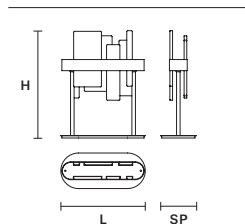

HONICÈ TL

Table lamp

SIZE	
L	38 cm / 14.96"
SP	16 cm / 6.29"
H	48 cm / 18.89"

INTEGRATED LED LIGHTING	
UP	6 W CRI>95 3000 K – 860 NOMINAL LM
DOWN	6 W CRI>95 3000 K – 860 NOMINAL LM
DIMM	OWN BUTTON

FINISHINGS	
● V99	
● G01	

PRICE (EXCL. VAT)	
● V99	1.390,00 €
● G01	1.570,00 €