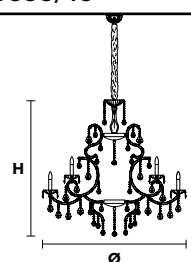

**LAMP SHADES** No lampshades included

**PENDANTS** Transparent glass or crystal

VE 998/18

TECHNICAL INFORMATION	
Ø	125 cm / 49.21"
H	130 cm / 51.18"
W	30 kg / 66.13 lb

LIGHTING SYSTEM	VERSION	CRYSTALS	PRICE (EXCL. VAT)
STANDARD LIGHTING			
18x E14x10 W max (not included). Triac Dimmable	<b>VE 998/18 MT</b>	HALF CUT GLASS CUT CRYSTAL PREMIUM CRYSTAL	€ 8.140,00 € 9.800,00 € 19.040,00
	<b>VE 998/18 CG</b>		€ 11.360,00
INTEGRATED LED LIGHTING			
18x LED source - 72 W tot Control system: DMX On request Radio Control and Masiero Smart Light App only for RW version.	<b>VE 998/18 RW/DW</b>	HALF CUT GLASS CUT CRYSTAL PREMIUM CRYSTAL	€ 10.920,00 € 12.580,00 € 21.800,00