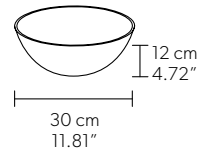

FINISHING	PRICE (EXCL. VAT)
G04	€ 6.300,00

G03-G14	€ 7.580,00

Each box contains:
1 x control board
1 x driver

Any additional element
requires one additional
cup with driver and
control board.