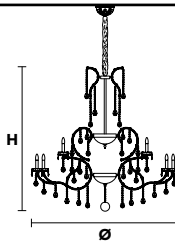

VE 929/36

TECHNICAL INFORMATION
Ø 165 cm / 64.96"
H 160 cm / 62.99"
W 90 kg / 198.41 lb

TECHNICAL INFORMATION	LIGHTING SYSTEM	VERSION	CRYSTALS	PRICE (EXCL. VAT)
	STANDARD LIGHTING			
	36×E14×10 W max (not included). Triac Dimmable	VE 929/36 MT	HALF CUT GLASS CUT CRYSTAL PREMIUM CRYSTAL	€ 11.950,00 € 15.060,00 € 30.020,00
		VE 929/36 CG		€ 17.460,00
	INTEGRATED LED LIGHTING			
	36×LED source -144 W tot Control system: DMX On request Radio Control and Masiero Smart Light App only for RW version.	VE 929/36 RW/DW	HALF CUT GLASS CUT CRYSTAL PREMIUM CRYSTAL	€ 17.510,00 € 20.620,00 € 35.530,00