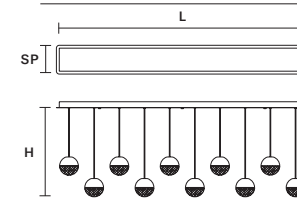

IGLÙ C10 LN 175

SIZE	INTEGRATED LED LIGHTING	FINISHINGS	PRICE (EXCL. VAT)
L 175 cm / 68.89" SP 20 cm / 7.87" H MAX 150 cm / 59.05"	54W CRI>90 3000K - 6880 NOMINAL LM DIMM PUSH + 1-10V + DALI	● V86	2.350,00 €

: FOR THE US MARKET, REFER TO THE RELEVANT PRICE LIST.

: FOR THE US MARKET, REFER TO THE RELEVANT PRICE LIST.