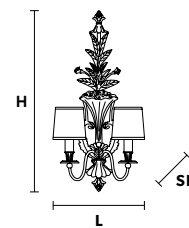

Applique

CE

TECHNICAL INFORMATION		LIGHTING SYSTEM	DESCRIPTION
L	40 cm / 15.75"	2xE14x10 W max (not included).	Gold plated solid brass frame.
SP	25 cm / 9.84"		
H	75 cm / 29.53"		LAMPSHADES: SHA/14/IV-WH
W	4 kg / 8.81 lb		

PRICE (EXCL. VAT)

€ 2.090,00