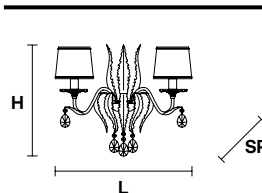

ACANTIA A2

Applique

TECHNICAL INFORMATIONS	SHADE	FINISHING	CRYSTALS	PRICE (EXCL. VAT)
L 45 cm / 17.71" SP 18 cm / 7.08" H 40 cm / 15.74"	DAM/14/WH DAM/14/BK	V95-V90	CUT CRYSTAL PREMIUM CRYSTAL	€ 600,00 € 630,00
WW 2×E14×10 W max USA 2×E12×40 W max (not included)		G03+F01	CUT CRYSTAL PREMIUM CRYSTAL	€ 690,00 € 700,00