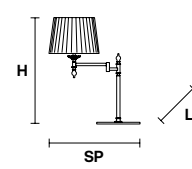

VE 1090 TL1

Table lamp

CE

TECHNICAL INFORMATION		LIGHTING SYSTEM	DESCRIPTION
L	30 cm / 11.81"	1xE27x20 W max (not included).	Gold plated solid brass frame.
SP	70 cm / 27.56"		
H	64 cm / 25.20"		

PRICE (EXCL. VAT)

€ 800,00