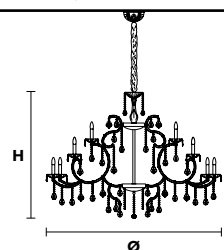

VE 998/40

TECHNICAL INFORMATION	
Ø	170 cm / 66.92"
H	120 cm / 47.24"
W	60 kg / 132.27 lb

LIGHTING SYSTEM	VERSION	CRYSTALS	PRICE (EXCL. VAT)
STANDARD LIGHTING			
40x E14x10 W max (not included). Triac Dimmable	VE 998/40 MT	HALF CUT GLASS CUT CRYSTAL PREMIUM CRYSTAL	€ 17.970,00 € 21.020,00 € 37.820,00
	VE 998/40 CG		€ 24.340,00
INTEGRATED LED LIGHTING			
40x LED source - 160 W tot Control system: DMX On request Radio Control and Masiero Smart Light App only for RW version.	VE 998/40 RW/DW	HALF CUT GLASS CUT CRYSTAL PREMIUM CRYSTAL	€ 24.150,00 € 27.200,00 € 43.940,00