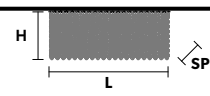

CUBO PL/LONG/A Ceiling **RECTANGULAR** €€

TECHNICAL INFORMATION	FINISHING	PENDANTS	CRYSTALS	PRICE (EXCL. VAT)
L 50 cm / 19.68"	G04 ●	TRANSPARENT	HALF CUT GLASS	€ 720,00
SP 12.5 cm / 4.92"			CUT CRYSTAL	€ 930,00
H 20 cm / 7.87"			PREMIUM CRYSTAL	€ 2.210,00
WW 4×E14×10 W		COLOURED	HALF CUT GLASS	€ 1.070,00
USA 4×E12×40 W <i>(not included)</i>			CUT CRYSTAL	€ 1.440,00