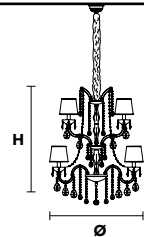

Standard chain	MT/CG	RW/DW
H max 100 cm / 39.37"	MT Traditional version CG Coloured glass version	RW RGB-W Led version DW Dynamic White Led version
	LIGHTING Traditional E14 lightbulbs SIZE With lampshades, overall diameter is 5 cm (2") larger than specified FRAME MT Chrome or gold plated metal covered with transparent glass CG Painted metal covered with painted glass LAMP SHADES MT Damask DAM-2BD/14/IV CG Organza ORG/14/...COLOUR PENDANTS MT Transparent glass or crystal CG Coloured glass	LIGHTING WHITE LED sources CRI>90 RGB-W each light 330 Nominal lm at 3000K DW each light 490 Nominal lm at 4700K SIZE Same size as MT or CG FRAME Chrome or gold plated metal covered with transparent glass LAMP SHADES No lampshades included PENDANTS Transparent glass or crystal

VE 992/18

TECHNICAL INFORMATION	LIGHTING SYSTEM	VERSION	CRYSTALS	PRICE (EXCL. VAT)
Ø 85 cm / 33.46" H 100 cm / 39.37" W 25 kg / 55.11 lb	STANDARD LIGHTING 18×E14×10 W max (not included). Triac Dimmable	VE 992/18 MT	HALF CUT GLASS CUT CRYSTAL PREMIUM CRYSTAL	€ 4.950,00 € 6.170,00 € 11.920,00
	INTEGRATED LED LIGHTING	VE 992/18 CG		€ 7.190,00
	18×LED source – 72 W tot Control system: DMX On request Radio Control and Masiero Smart Light App only for RW version.	VE 992/18 RW/DW	HALF CUT GLASS CUT CRYSTAL PREMIUM CRYSTAL	€ 7.740,00 € 8.950,00 € 14.680,00