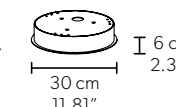

G03-G14

€ 18.020,00

Fixing: 1 x canopy
30 x single steel cables.
The canopy contains:
1 x driver