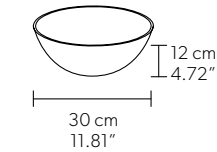

FINISHING	PRICE (EXCL. VAT)
G04	€ 6.570,00

G03-G14	€ 7.910,00

Any additional element
requires one additional
cup with driver and
control board.