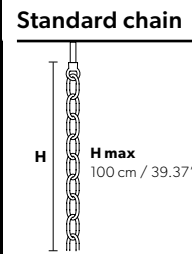

Standard chain	MT/CG	RW/DW
	MT Traditional version CG Coloured glass version	RW RGB-W Led version DW Dynamic White Led version
	LIGHTING Traditional E14 lightbulbs SIZE With lampshades, overall diameter is 5 cm (2") larger than specified FRAME MT Chrome or gold plated metal covered with transparent glass CG Painted metal covered with painted glass LAMP SHADES MT No lampshades included CG No lampshades included PENDANTS MT Transparent glass or crystal CG Coloured glass	LIGHTING WHITE LED sources CRI>90 RGB-W each light 330 Nominal lm at 3000K DW each light 490 Nominal lm at 4700K SIZE Same size as MT or CG FRAME Chrome or gold plated metal covered with transparent glass LAMP SHADES No lampshades included PENDANTS Transparent glass or crystal