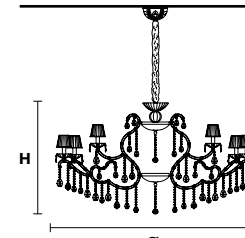

TECHNICAL INFORMATION	LIGHTING SYSTEM	VERSION	CRYSTALS	PRICE (EXCL. VAT)
Ø 95 cm / 37.40" H 60 cm / 23.62" W 17 kg / 37.47 lb	STANDARD LIGHTING 15×E14×10 W max (not included). Triac Dimmable	VE 996/15 MT	HALF CUT GLASS CUT CRYSTAL PREMIUM CRYSTAL	€ 4.010,00 € 4.790,00 € 8.800,00
	INTEGRATED LED LIGHTING	VE 996/15 CG		€ 5.530,00
	15×LED source – 60 W tot Control system: DMX On request Radio Control and Masiero Smart Light App only for RW version.	VE 996/15 RW/DW	HALF CUT GLASS CUT CRYSTAL PREMIUM CRYSTAL	€ 6.320,00 € 7.110,00 € 11.100,00

VE 996/36

TECHNICAL INFORMATION	LIGHTING SYSTEM	VERSION	CRYSTALS	PRICE (EXCL. VAT)
Ø 165 cm / 64.96" H 95 cm / 37.40" W 48 kg / 105.82 lb	STANDARD LIGHTING 36×E14×10 W max (not included). Triac Dimmable	VE 996/36 MT	HALF CUT GLASS CUT CRYSTAL PREMIUM CRYSTAL	€ 11.280,00 € 13.230,00 € 25.380,00
	INTEGRATED LED LIGHTING	VE 996/36 CG		€ 15.200,00
	36×LED source – 144 W tot Control system: DMX On request Radio Control and Masiero Smart Light App only for RW version.	VE 996/36 RW/DW	HALF CUT GLASS CUT CRYSTAL PREMIUM CRYSTAL	€ 16.840,00 € 18.790,00 € 30.890,00