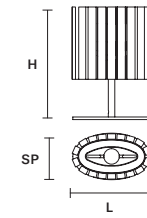

VEGAS TL G

Table lamp

SIZE	INTEGRATED LED LIGHTING	FINISHINGS	PRICE (EXCL. VAT)
L 30 cm / 11.81" SP 18 cm / 7.08" H 45 cm / 17.71"	10,8 W CRI>95 3000 K – 1390 NOMINAL LM DIMM OWN BUTTON	F04	1.070,00 €

VEGAS STL

Floor lamp