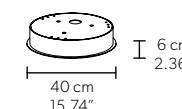

TECHNICAL INFORMATION	FINISHING	PRICE (EXCL. VAT)
Ø 62 cm / 24.40" H 263 cm / 103.54" W 62 kg / 136.68 lb	G04	€ 15.110,00

220 LED LIGHTS CRI > 90 3000 K - 330 W - 42900 Nominal Lm Dimmable PUSH or DMX on request.	G03-G14	€ 18.000,00

Fixing:
1 x canopy.
10x single steel cables
The canopy contains:
2 x drivers

Each box contains:
1 x control board.

Any additional element made of module 7x10, requires one additional cup with driver and control board.