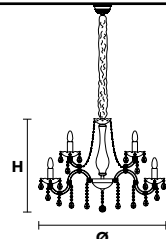

VE 940/12

TECHNICAL INFORMATION	LIGHTING SYSTEM	VERSION	CRYSTALS	PRICE (EXCL. VAT)
Ø 65 cm / 25.59" H 57 cm / 22.44" W 12 kg / 26.45 lb	STANDARD LIGHTING 12×E14×10 W max (not included). Triac Dimmable	VE 940/12 MT	HALF CUT GLASS CUT CRYSTAL PREMIUM CRYSTAL	€ 1.750,00 € 2.110,00 € 3.940,00
	INTEGRATED LED LIGHTING	VE 940/12 CG		€ 2.420,00
	12×LED source –48 W tot Control system: DMX On request Radio Control and Masiero Smart Light App only for RW version.	VE 940/12 RW/DW	HALF CUT GLASS CUT CRYSTAL PREMIUM CRYSTAL	€ 3.610,00 € 3.970,00 € 5.770,00