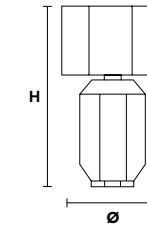

VE 1058 TL1

VE 1059 TL1 TRS

Table lamp

CE

TECHNICAL INFORMATION	LIGHTING SYSTEM	DESCRIPTION
Ø 29 cm / 11.40"	1xE27x20 W max (not included).	Hand made blown Murano glass base.
H 49 cm / 19.30"		
W 3 kg / 6.61 lb		

PRICE (EXCL. VAT)

€ 820,00