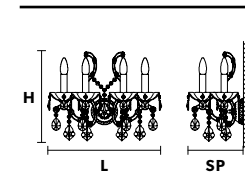

VE 996/A4

TECHNICAL INFORMATION	LIGHTING SYSTEM	VERSION	CRYSTALS	PRICE (EXCL. VAT)
L 48 cm / 18.90" SP 27 cm / 10.63" H 41 cm / 16.14"	STANDARD LIGHTING 4×E14×10 W max (not included). Triac Dimmable	VE 996/A4 MT	HALF CUT GLASS CUT CRYSTAL PREMIUM CRYSTAL	€ 880,00 € 960,00 € 1.510,00
	INTEGRATED LED LIGHTING	VE 996/A4 CG		€ 1.100,00
	4×LED source – 16 W tot Control system: DMX On request Radio Control and Masiero Smart Light App only for RW version.	VE 996/A4 RW/DW	HALF CUT GLASS CUT CRYSTAL PREMIUM CRYSTAL	€ 1.490,00 € 1.580,00 € 2.120,00