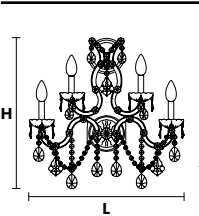

VE 940/A5

TECHNICAL INFORMATION	LIGHTING SYSTEM	VERSION	CRYSTALS	PRICE (EXCL. VAT)
L 35 cm / 13.77" SP 35 cm / 13.77" H 50 cm / 19.68"	STANDARD LIGHTING 5×E14×10 W max (not included). Triac Dimmable	VE 940/A5 MT	HALF CUT GLASS CUT CRYSTAL PREMIUM CRYSTAL	€ 610,00 € 710,00 € 1.160,00
	INTEGRATED LED LIGHTING	VE 940/A5 CG		€ 810,00
	5×LED source –20 W tot Control system: DMX On request Radio Control and Masiero Smart Light App only for RW version.	VE 940/A5 RW/DW	HALF CUT GLASS CUT CRYSTAL PREMIUM CRYSTAL	€ 1.460,00 € 1.570,00 € 2.000,00