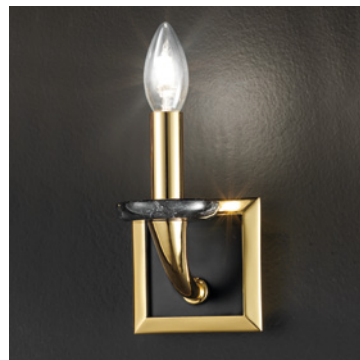

VE 1192 A1 P

Applique

CE

TECHNICAL INFORMATION	LIGHTING SYSTEM	DESCRIPTION
L 11 cm / 4.33"	1xE14x10 W max (not included).	Gold plated metal frame.
SP 14 cm / 5.51"		
H 24 cm / 9.44"		
W 1.5 kg / 3.30 lb		

PRICE (EXCL. VAT)

€ 290,00