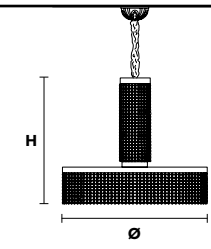

VE 815/10+1

Suspension

TECHNICAL INFORMATION	LIGHTING SYSTEM	DESCRIPTION
Ø 80 cm / 31.50"	10x G9x10 W max	Chrome plated metal frame, crystal pendants.
H 90 cm / 35.43"	1x E27 PAR30x20 W max (not included).	
W 16 kg / 35.27 lb		
CRYSTALS	PRICE (EXCL. VAT)	
HALF CUT GLASS	€ 4.280,00	
CUT CRYSTAL	€ 5.350,00	
PREMIUM CRYSTAL	€ 11.320,00	

H Standard Chain
100 cm / 39.37"