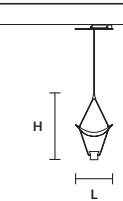

VOLLEE S1P DOWN

Suspension

SIZE
L 25 cm / 9.84"
SP 17,5 cm / 6.89"
H 44 cm / 17.32"

INTEGRATED LED LIGHTING
6,6 W CRI>90
3000 K – 825 NOMINAL LM
DIMM NO

FINISHINGS
V95 V90 V99 V55 V24

CE
PRICE (EXCL. VAT)
340,00 €