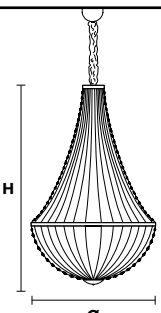

VE 864/10 60

VE 864/14 90

Suspension