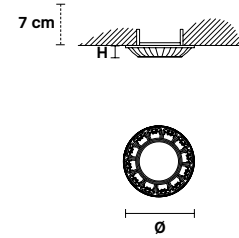

TECHNICAL INFORMATION	LIGHTING SYSTEM	DESCRIPTION
Ø 10 cm / 3.94"	1xGU10x15 W max (not included).	Solid brass antiqued gold spot light. Bulbs not included. Hole Ø 2.37".
W 0.5 kg / 1.10 lb		

PRICE (EXCL. VAT)

€ 130,00