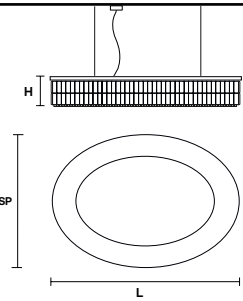

VE 760/S22 OV

Suspension

TECHNICAL INFORMATION	LIGHTING SYSTEM	DESCRIPTION
L 150 cm / 59.06"	16×E27×20 W max (not included). Ø max 45 mm	Metal frame and crystal pendants
SP 75 cm / 29.50"		
H 18 cm / 7.08"		
W 40 kg / 88.18 lb		
CRYSTALS		PRICE (EXCL. VAT)
CUT CRYSTAL		€ 6.970,00
PREMIUM CRYSTAL		€ 23.590,00