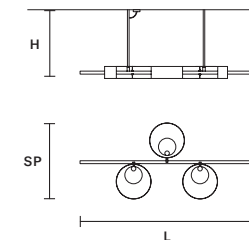

SOUND BIL3

Suspension

SIZE
L 134 cm / 52.75"
SP 64 cm / 25.19"
H 58 cm / 22.83"
WITH ROD B**

STANDARD LIGHTING

3xG9x10 W MAX (NOT INCL.)*

FINISHINGS

G12
G18+V90

PRICE (EXCL. VAT)
1.280,00 €
1.530,00 €

INTEGRATED LED LIGHTING

UP 13,5 W CRI>90
3000 K – 1950 NOMINAL LM
DOWN 13,5 W CRI>90
3000 K – 1950 NOMINAL LM
DIMM 1-10V + PUSH

FINISHINGS

G12
G18+V90

PRICE (EXCL. VAT)
1.770,00 €
2.050,00 €