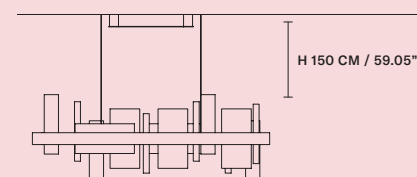

STANDARD CABLES FOR ALL SUSPENSIONS