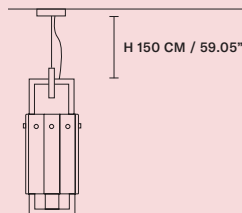

STANDARD CABLES FOR ALL SUSPENSIONS