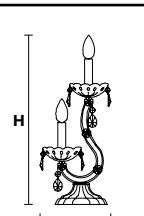

VE 940/TL2

TECHNICAL INFORMATION	LIGHTING SYSTEM	VERSION	CRYSTALS	PRICE (EXCL. VAT)
Ø 20 cm / 7.87" H 35 cm / 13.78"	STANDARD LIGHTING 2×E14×10 W max (not included). Triac Dimmable	VE 940/TL2 MT	HALF CUT GLASS CUT CRYSTAL PREMIUM CRYSTAL	€ 230,00 € 250,00 € 310,00
	INTEGRATED LED LIGHTING	VE 940/TL2 CG		€ 290,00
	2×LED source –8 W tot Control system: DMX On request Radio Control and Masiero Smart Light App only for RW version.	VE 940/TL2 RW/DW	HALF CUT GLASS CUT CRYSTAL PREMIUM CRYSTAL	€ 570,00 € 590,00 € 640,00