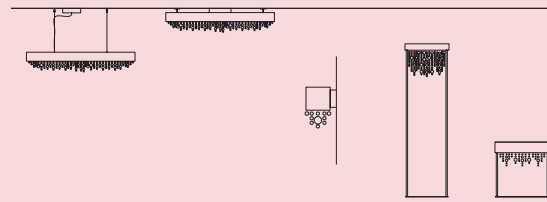

Struttura in metallo verniciato con pendagli.

Painted metal frame with pendants.
Gestell aus lackiertem Metall mit Behang.

Estructura de metal pintado con colgantes.

Structure en métal verni avec pampilles.

Металлический окрашенный каркас с подвесками.

这种灯具的结构是涂漆的金属, 而且它有水晶吊坠们。

هيكل معدني مطلي مع دلايات.

FINISHINGS

STANDARD