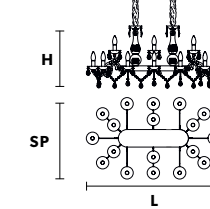

TECHNICAL INFORMATION		LIGHTING SYSTEM	VERSION	CRYSTALS	PRICE (EXCL. VAT)
		STANDARD LIGHTING			CE *
L	107 cm / 42.12"	18×E14×10 W max (not included). Triac Dimmable	VE 945/18 MT	HALF CUT GLASS	€ 3.340,00
SP	65 cm / 25.59"			CUT CRYSTAL	€ 3.530,00
H	45 cm / 17.71"			PREMIUM CRYSTAL	€ 5.750,00
W	25 kg / 55.11 lb		VE 945/18 CG		€ 4.110,00
		INTEGRATED LED LIGHTING			CE
		18×LED source – 72 W tot Control system: DMX On request Radio Control and Masiero Smart Light App only for RW version.	VE 945/18 RW/DW	HALF CUT GLASS	€ 6.120,00
				CUT CRYSTAL	€ 6.310,00
				PREMIUM CRYSTAL	€ 8.510,00