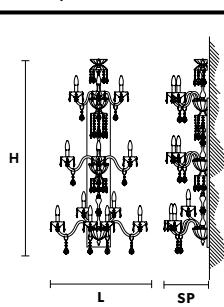

VE 871/A12

VE 874/12

Applique

TECHNICAL INFORMATION	LIGHTING SYSTEM	DESCRIPTION
L 75 cm / 29.60"	12×E14×10 W max (not included).	Blown glass arm frame, crystal pendants.
SP 30 cm / 11.80"		
H 140 cm / 55.20"		
W 6 kg / 13.22 lb		
CRYSTALS		PRICE (EXCL. VAT)
HALF CUT GLASS		€ 2.940,00
CUT CRYSTAL		€ 3.290,00
PREMIUM CRYSTAL		€ 4.690,00