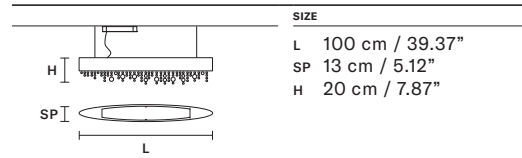

OLÀ S4 OV 100

Suspension

STANDARD LIGHTING	FINISHINGS	GLASS	PRICE (EXCL. VAT)
4×E14×10 W MAX (NOT INCL.)	V95 F01 F02 F03	COLORED GLASS	1.460,00 €
USA 4×E12×40 W MAX (NOT INCL.)	V30 V50 V83 V90	TRANSPARENT CUT CRYSTAL	2.040,00 €
	G01	COLORED GLASS	1.750,00 €
		TRANSPARENT CUT CRYSTAL	2.360,00 €
INTEGRATED LED LIGHTING	FINISHINGS	GLASS	PRICE (EXCL. VAT)
UP 5,2 W CRI>95	V95 F01 F02 F03	COLORED GLASS	1.720,00 €
3000 K – 618 NOMINAL LM	V30 V50 V83 V90	TRANSPARENT CUT CRYSTAL	2.310,00 €
DOWN 25,35 W CRI>95	G01	COLORED GLASS	2.020,00 €
3000 K – 3016 NOMINAL LM		TRANSPARENT CUT CRYSTAL	2.630,00 €
DIMM 1-10V