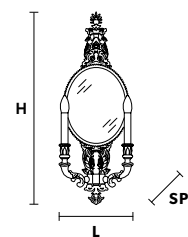

## Applique

CE

TECHNICAL INFORMATION		LIGHTING SYSTEM	DESCRIPTION
<b>L</b>	22 cm / 8.66"	2xE14x10 W max (not included).	Gold plated solid brass frame with mirror. Aged mirror included.
<b>SP</b>	12 cm / 4.72"		
<b>H</b>	60 cm / 23.62"		
<b>W</b>	3 kg / 6.61 lb		