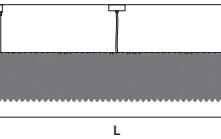

SIZE	STANDARD LIGHTING	FINISHINGS	PENDANTS	CRYSTALS	PRICE (EXCL. VAT)
L 100 cm / 39.37"	6×E14×10 W MAX (NOT INCL.)	G04	TRANSPARENT	HALF CUT GLASS	1.260,00 €
SP 12.5 cm / 4.92"				CUT CRYSTAL	1.670,00 €
H 20 cm / 7.87"	USA 6×E12×40 W MAX (NOT INCL.)			PREMIUM CRYSTAL	4.040,00 €
			COLOURED	HALF CUT GLASS	1.880,00 €
				CUT CRYSTAL	2.570,00 €