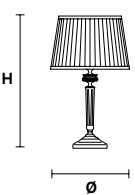

VE 1020 TL1 G Table lamp			CE
TECHNICAL INFORMATION	LIGHTING SYSTEM	DESCRIPTION	
Ø 30 cm / 11.81" H 54 cm / 21.26"	1xE27x20 W max (not included).	Gold plated solid brass base. LAMP SHADES: PON/30/IV	
PRICE (EXCL. VAT)			
€ 590,00