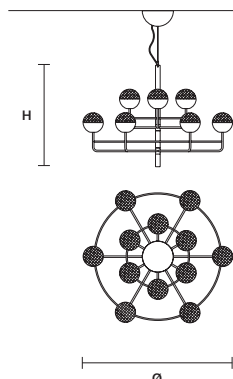

INTEGRATED LED LIGHTING
49,4 W CRI>90
3000 K – 6734 NOMINAL LM
DIMM TRIAC

FINISHINGS
v86

PRICE (EXCL. VAT)

1.920,00 €

Ⓜ : FOR THE US MARKET, REFER TO THE RELEVANT PRICE LIST.