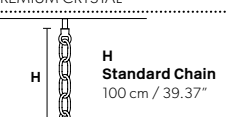

Chandelier

TECHNICAL INFORMATION	LIGHTING SYSTEM	DESCRIPTION
Ø 103 cm / 40.55"	12×E14×10 W max (not included).	Blown glass arm frame, crystal pendants.
H 80 cm / 31.49"		
W 17 kg / 15.43 lb		
CRYSTALS		PRICE (EXCL. VAT)
HALF CUT GLASS		€ 2.700,00
CUT CRYSTAL		€ 3.060,00
PREMIUM CRYSTAL		€ 6.400,00

Chandelier

TECHNICAL INFORMATION	LIGHTING SYSTEM	DESCRIPTION
Ø 95 cm / 37.50"	24×E14×10 W max (not included).	Blown glass arm frame, crystal pendants.
H 110 cm / 43.30"		
W 34 kg / 74.95 lb		
CRYSTALS		PRICE (EXCL. VAT)
HALF CUT GLASS		€ 3.940,00
CUT CRYSTAL		€ 4.730,00
PREMIUM CRYSTAL		€ 10.810,00

Applique

TECHNICAL INFORMATION	LIGHTING SYSTEM	DESCRIPTION
L 35 cm / 13.80"	2×E14×10 W max (not included).	Blown glass arm frame, crystal pendants.
SP 22 cm / 8.70"		
H 26 cm / 10.25"		
W 2 kg / 4.41 lb		
CRYSTALS		PRICE (EXCL. VAT)
HALF CUT GLASS		€ 430,00
CUT CRYSTAL		€ 460,00
PREMIUM CRYSTAL		€ 750,00

Applique

TECHNICAL INFORMATION	LIGHTING SYSTEM	DESCRIPTION
L 44 cm / 17.30"	3×E14×10 W max (not included).	Blown glass arm frame, crystal pendants.
SP 26 cm / 10.25"		
H 26 cm / 10.25"		
W 3 kg / 6.61 lb		
CRYSTALS		PRICE (EXCL. VAT)
HALF CUT GLASS		€ 520,00
CUT CRYSTAL		€ 580,00
PREMIUM CRYSTAL		€ 1.030,00

Chandelier

TECHNICAL INFORMATION	LIGHTING SYSTEM	DESCRIPTION
Ø 120 cm / 47.30"	12×E14×10 W max (not included).	Blown glass arm frame, crystal pendants.
H 120 cm / 47.30"		
W 25 kg / 55.11 lb		
CRYSTALS		PRICE (EXCL. VAT)
HALF CUT GLASS		€ 5.310,00
CUT CRYSTAL		€ 6.440,00
PREMIUM CRYSTAL		€ 13.010,00

Chandelier

TECHNICAL INFORMATION	LIGHTING SYSTEM	DESCRIPTION
Ø 145 cm / 57.09"	16×E14×10 W max (not included).	Blown glass arm frame, crystal pendants.
H 120 cm / 47.30"		
W 32 kg / 70.54 lb		
CRYSTALS		PRICE (EXCL. VAT)
HALF CUT GLASS		€ 6.140,00
CUT CRYSTAL		€ 7.480,00
PREMIUM CRYSTAL		€ 15.710,00

Applique