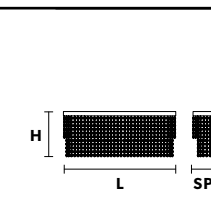

VE 815/A2+2

Applique

TECHNICAL INFORMATION	LIGHTING SYSTEM	DESCRIPTION
L 48 cm / 18.90"	2x G9x10 W max	Chrome plated metal frame, crystal pendants.
SP 14 cm / 5.51"	2x E14x10 W max (not included).	
H 24 cm / 9.45"		
W 5 kg / 11.02 lb		
CRYSTALS	PRICE (EXCL. VAT)	
HALF CUT GLASS	€ 840,00	
CUT CRYSTAL	€ 980,00	
PREMIUM CRYSTAL	€ 1.590,00