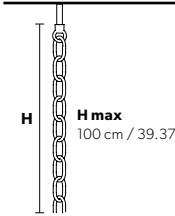

Standard chain

MT/CG

MT
Traditional version
CG
Coloured glass version

LIGHTING Traditional E14 lightbulbs
SIZE With lampshades, overall diameter is 5 cm (2") larger than specified
FRAME **MT** Chrome or gold plated metal covered with transparent glass
CG Painted metal covered with painted glass
LAMP SHADES **MT** Filo BRILL/14/CR
CG Organza ORG/14/...COLOUR
PENDANTS **MT** Transparent glass or crystal
CG Coloured glass

RW/DW

RW
RGB-W Led version
DW
Dynamic White Led version

LIGHTING WHITE LED sources CRI>90
RGB-W each light 330 Nominal lm at 3000K
DW each light 490 Nominal lm at 4700K
SIZE Same size as MT or CG
FRAME Chrome or gold plated metal covered with transparent glass
LAMP SHADES No lampshades included
PENDANTS Transparent glass or crystal