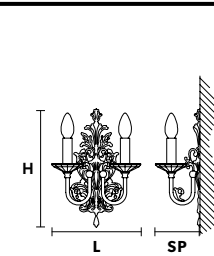

VE 1073 A2

Applique

TECHNICAL INFORMATION	LIGHTING SYSTEM	DESCRIPTION
L 22 cm / 8.66"	2×E14×10 W max (not included).	Gold plated solid brass frame.
SP 12 cm / 4.72"		
H 33 cm / 12.99"		
W 5 kg / 11.02 lb		

PRICE (EXCL. VAT)
€ 650,00