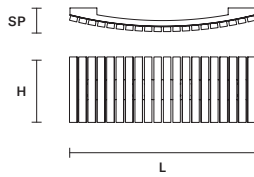

SIZE	INTEGRATED LED LIGHTING	FINISHINGS	PRICE (EXCL. VAT)
L 79 cm / 31.10" SP 10 cm / 3.93" H 28 cm / 11.02"	14 W CRI>95 3000 K – 1854 NOMINAL LM DIMM NO	F04	1.050,00 €