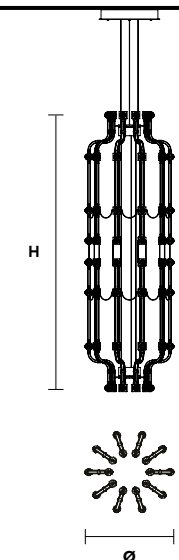

RAQAM M6 BASIC BATCH A - MODULO 6 X 20

CE

TECHNICAL INFORMATION	FINISHING	PRICE (EXCL. VAT)
Ø 60 cm / 23.62" H 200 cm / 78.74" W 45 kg / 99.20 lb	G04	€ 10.920,00

LED x 240W CRI > 90 3000K - 31200 Nominal Lm Dimmable PUSH + DMX on request.	G03-G14	€ 12.990,00

Fixing: 1 x canopy.
The canopy contains:
2 x driver

Each box contains:
1 x control board