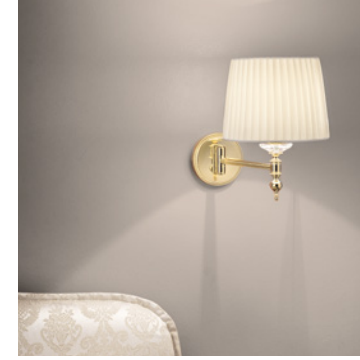

VE 1090 A1		Applique		CE
TECHNICAL INFORMATION		LIGHTING SYSTEM	DESCRIPTION	
L	22 cm / 8.66"	1xE27x20 W max (not included).	Gold plated solid brass frame.	
SP	34 cm / 13.39"		LAMPSHADES: PON/22/IV	
H	30 cm / 11.81"			
W	3 kg / 6.61 lb			
				PRICE (EXCL. VAT)
				€ 450,00