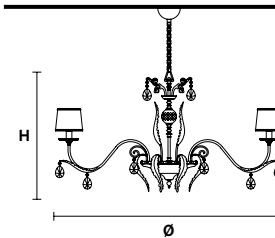

ACANTIA 12

Chandelier

TECHNICAL INFORMATIONS	SHADE	FINISHING	CRYSTALS	PRICE (EXCL. VAT)
Ø 120 cm / 47.24" H 60 cm / 27.55"	DAM/14/WH DAM/14/BK	V95-V90	CUT CRYSTAL PREMIUM CRYSTAL	€ 3.640,00 € 5.100,00
WW 12×E14×10 W max USA 12×E12×40 W max (not included)		G03+F01	CUT CRYSTAL PREMIUM CRYSTAL	€ 4.560,00 € 5.910,00