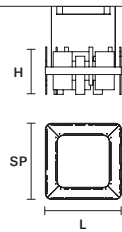

HONICÈ S50

Suspension

SIZE	
L	50 cm / 19.68"
SP	50 cm / 19.68"
H	33 cm / 12.99"

INTEGRATED LED LIGHTING	
UP	15,21 W CRI>95 3000 K – 2008 NOMINAL LM
DOWN	32,76 W CRI>95 3000 K – 4326 NOMINAL LM
DIMM	0-10V

FINISHINGS	
● V99	
● G01	

PRICE (EXCL. VAT)	
● V99	3.490,00 €
● G01	NOT AVAILABLE