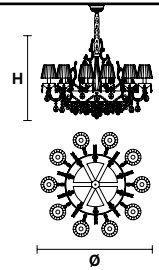

VE 923/13

TECHNICAL INFORMATION	LIGHTING SYSTEM	VERSION	CRYSTALS	PRICE (EXCL. VAT)
Ø 80 cm / 31.49" H 65 cm / 25.59" W 19 kg / 41.88 lb	STANDARD LIGHTING 10×E14×10 W max 3×E27×20 W max (not included). Triac Dimmable	VE 923/13 MT	HALF CUT GLASS CUT CRYSTAL PREMIUM CRYSTAL	€ 6.290,00 € 7.530,00 € 13.390,00
		VE 923/13 CG		€ 8.770,00
	INTEGRATED LED LIGHTING			€ 8.300,00 € 9.540,00 € 15.380,00
	13×LED source -52 W tot Control system: DMX On request Radio Control and Masiero Smart Light App only for RW version.	VE 923/13 RW/DW	HALF CUT GLASS CUT CRYSTAL PREMIUM CRYSTAL	€ 8.300,00 € 9.540,00 € 15.380,00