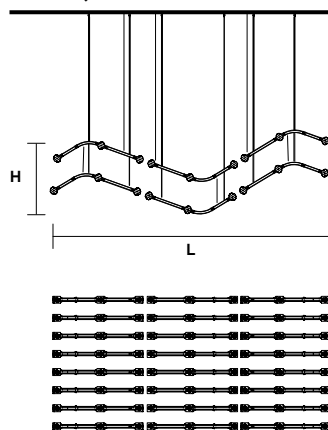

RAQAM R2 BASIC BATCH B – MODULO 5 X 48

TECHNICAL INFORMATION

L 200 x 96cm / 78.74" x 37.79"
H 60 cm / 23.62"
W 62 kg / 136.68 lb

FINISHING

G04 ●

PRICE (EXCL. VAT)

€ 17.700,00

288 LED LIGHTS CRI>90
3000K - 432 W - 56160 Nominal lm
Dimmable PUSH or DMX on request.

G03-G14 ●●

€ 20.740,00

Fixing:

48 x single steel cables.
24 x main power supply
(3 x drivers + 3 x control boards recessed)