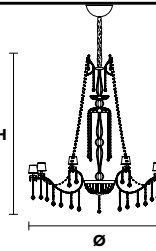

TECHNICAL INFORMATION	LIGHTING SYSTEM	VERSION	CRYSTALS	PRICE (EXCL. VAT)
	STANDARD LIGHTING			
Ø 140 cm / 55.11"	18×E14×10 W max (not included). Triac Dimmable	VE 987/18 MT	HALF CUT GLASS CUT CRYSTAL PREMIUM CRYSTAL	€ 7.220,00 € 8.360,00 € 18.250,00
H 200 cm / 78.74"		VE 987/18 CG		€ 9.720,00
W 38 kg / 83.77 lb				
	INTEGRATED LED LIGHTING			
	18×LED source – 72 W tot Control system: DMX On request Radio Control and Masiero Smart Light App only for RW version.	VE 987/18 RW/DW	HALF CUT GLASS CUT CRYSTAL PREMIUM CRYSTAL	€ 10.000,00 € 11.140,00 € 21.000,00

VE 987/39

TECHNICAL INFORMATION	LIGHTING SYSTEM	VERSION	CRYSTALS	PRICE (EXCL. VAT)
	STANDARD LIGHTING			
Ø 190 cm / 74.80"	39×WE14×10 W max (not included). Triac Dimmable	VE 987/39 MT	HALF CUT GLASS CUT CRYSTAL PREMIUM CRYSTAL	€ 12.370,00 € 13.950,00 € 31.180,00
H 210 cm / 82.67"		VE 987/39 CG		€ 16.250,00
W 80 kg / 176.37 lb				
	INTEGRATED LED LIGHTING			
	39×LED source – 144 W tot Control system: DMX On request Radio Control and Masiero Smart Light App only for RW version.	VE 987/39 RW/DW	HALF CUT GLASS CUT CRYSTAL PREMIUM CRYSTAL	€ 18.400,00 € 19.970,00 € 37.150,00