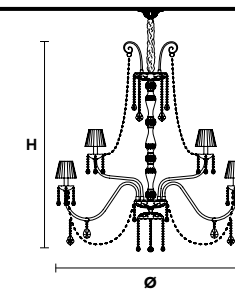

VE 873/24

**Chandelier**

TECHNICAL INFORMATION	LIGHTING SYSTEM	DESCRIPTION
Ø 145 cm / 57.10"	24×E14×10 W max (not included).	Blown glass arm frame, crystal pendants.
H 175 cm / 68.90"		
W 48 kg / 105.82 lb		
<b>CRYSTALS</b>		<b>PRICE (EXCL. VAT)</b>
HALF CUT GLASS		€ 10.180,00
CUT CRYSTAL		€ 11.790,00
PREMIUM CRYSTAL		€ 20.320,00