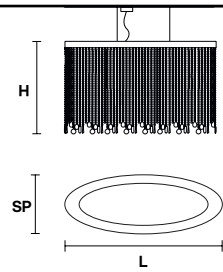

VE 811/S4 OV

Suspension

TECHNICAL INFORMATION	LIGHTING SYSTEM	DESCRIPTION
L 80 cm / 31.50"	4x E27x20 W max (not included).	Metal frame, crystal pendants.
SP 40 cm / 15.60"		
H 30 cm / 11.80"		
W 9 kg / 19.80 lb		
CRYSTALS	PRICE (EXCL. VAT)	
HALF CUT GLASS	€ 1.290,00	
CUT CRYSTAL	€ 1.920,00	
PREMIUM CRYSTAL	€ 5.960,00	

H Standard Cable
150 cm / 59.05"