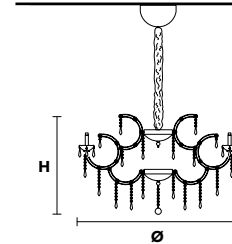

VE 980/12

TECHNICAL INFORMATION
Ø 106 cm / 41.73"
H 70 cm / 27.55"
W 16 kg / 35.27 lb

TECHNICAL INFORMATION	LIGHTING SYSTEM	VERSION	CRYSTALS	PRICE (EXCL. VAT)
	STANDARD LIGHTING			
	12x E14x10 W max (not included). Triac Dimmable	VE 980/12 MT	HALF CUT GLASS CUT CRYSTAL PREMIUM CRYSTAL	€ 4.930,00 € 5.430,00 € 9.060,00
		VE 980/12 CG		€ 6.430,00
	INTEGRATED LED LIGHTING			
	12x LED source - 48 W tot Control system: DMX On request Radio Control and Masiero Smart Light App only for RW version.	VE 980/12 RW/DW	HALF CUT GLASS CUT CRYSTAL PREMIUM CRYSTAL	€ 6.790,00 € 7.280,00 € 10.890,00