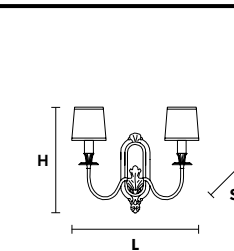

VE 1074 A2

Applique

TECHNICAL INFORMATION	LIGHTING SYSTEM	DESCRIPTION
L 40 cm / 15.75"	2×E14×10 W max (not included).	Gold plated solid brass frame.
SP 18 cm / 7.09"		LAMPSHADES: SHA/14/IV-WH
H 40 cm / 15.75"		
W 3 kg / 6.61 lb		

PRICE (EXCL. VAT)
€ 560,00