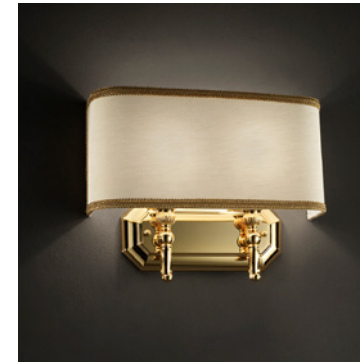

VE 1065 A2 Applique			CE
TECHNICAL INFORMATION	LIGHTING SYSTEM	DESCRIPTION	
L 37 cm / 14.57" SP 11 cm / 4.33" H 28 cm / 11.02" W 5 kg / 11.02 lb	2xE14x10 W max (not included).	Gold plated solid brass base. LAMP SHADES: IVORY SHANTUNG	
PRICE (EXCL. VAT)			
			€ 750,00