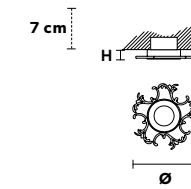

VE 1106

Ceiling

CE

TECHNICAL INFORMATION		LIGHTING SYSTEM	DESCRIPTION
Ø	22 cm / 8.66"	1xGU10x15 W max (not included).	Solid brass gold plated spot light. Bulbs not included. Hole Ø 2.37".
H	2.5 cm / 0.98"		
W	0.4 kg / 0.88 lb		

PRICE (EXCL. VAT)

€ 180,00