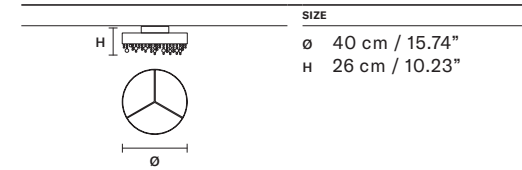

OLÀ PL6 40

Ceiling

STANDARD LIGHTING	FINISHINGS	GLASS	PRICE (EXCL. VAT)
6×E14×10 W MAX (NOT INCL.)	V95 F01 F02 F03	COLORED GLASS	1.200,00 €
USA 6×E12×40 W MAX (NOT INCL.)	V30 V50 V83 V90	TRANSPARENT CUT CRYSTAL	2.030,00 €
	G01	COLORED GLASS	1.340,00 €
		TRANSPARENT CUT CRYSTAL	2.180,00 €
INTEGRATED LED LIGHTING	FINISHINGS	GLASS	PRICE (EXCL. VAT)
DOWN 13,7 W CRI>95	V95 F01 F02 F03	COLORED GLASS	1.470,00 €
3000 K – 1625 NOMINAL LM	V30 V50 V83 V90	TRANSPARENT CUT CRYSTAL	2.300,00 €
DIMM 1-10V	G01	COLORED GLASS	1.610,00 €
		TRANSPARENT CUT CRYSTAL	2.460,00 €