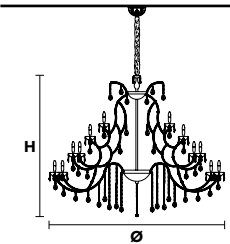

VE 918/72

TECHNICAL INFORMATION	LIGHTING SYSTEM	VERSION	CRYSTALS	PRICE (EXCL. VAT)
	STANDARD LIGHTING			CE, ENEC, ENEC
Ø 200 cm / 78.74" H 160 cm / 62.99" W 90 kg / 198.41 lb	72×E14×10 W max (not included). Triac Dimmable	VE 918/72 MT	HALF CUT GLASS CUT CRYSTAL PREMIUM CRYSTAL	€ 20.590,00 € 25.590,00 € 43.160,00
		VE 918/72 CG		€ 29.530,00
	INTEGRATED LED LIGHTING			CE, ENEC
	72×LED source -288 W tot Control system: DMX On request Radio Control and Masiero Smart Light App only for RW version.	VE 918/72 RW/DW	HALF CUT GLASS CUT CRYSTAL PREMIUM CRYSTAL	€ 31.710,00 € 36.710,00 € 54.170,00