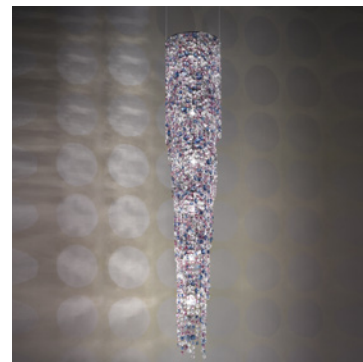

VE 892 S6 Suspension

TECHNICAL INFORMATION	LIGHTING SYSTEM	DESCRIPTION
Ø 30 cm / 11.80" H 180 cm / 70.90" W 20 kg / 44.09 lb CRYSTALS HALF CUT GLASS	6×E27×20 W max (not included).	Powder coated metal frame, only transparent glass pendants.
PRICE (EXCL. VAT)		€ 3.820,00