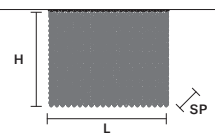

CUBO PL/LONG/B Ceiling CE

SIZE	STANDARD LIGHTING	FINISHINGS	PENDANTS	CRYSTALS	PRICE (EXCL. VAT)
L 50 cm / 19.68" SP 12.5 cm / 4.92" H 40 cm / 15.74"	7xE14x10 W MAX (NOT INCL.) USA 7xE12x40 W MAX (NOT INCL.)	G04	TRANSPARENT	HALF CUT GLASS CUT CRYSTAL PREMIUM CRYSTAL	1.090,00 € 1.500,00 € 3.920,00 €
			COLOURED	HALF CUT GLASS CUT CRYSTAL	1.710,00 € 2.370,00 €