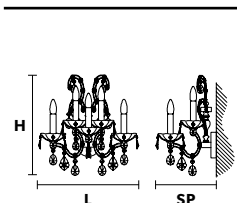

VE 998/A5

TECHNICAL INFORMATION	
L	42 cm / 16.54"
SP	32 cm / 12.60"
H	53 cm / 20.87"

LIGHTING SYSTEM	VERSION	CRYSTALS	PRICE (EXCL. VAT)
STANDARD LIGHTING			
5x E14x10 W max (not included). Triac Dimmable	VE 998/A5 MT	HALF CUT GLASS CUT CRYSTAL PREMIUM CRYSTAL	€ 1.090,00 € 1.160,00 € 1.480,00
	VE 998/A5 CG		€ 1.370,00
INTEGRATED LED LIGHTING			
5x LED source - 20 W tot Control system: DMX On request Radio Control and Masiero Smart Light App only for RW version.	VE 998/A5 RW/DW	HALF CUT GLASS CUT CRYSTAL PREMIUM CRYSTAL	€ 1.860,00 € 1.940,00 € 2.240,00