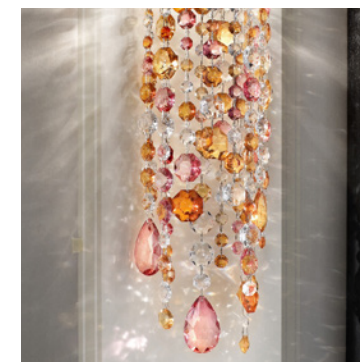

Applique

TECHNICAL INFORMATION	LIGHTING SYSTEM	DESCRIPTION
L 15 cm / 6.00"	2×E14×10 W max (not included).	Powder coated metal frame, painted glass pendants.
SP 12 cm / 4.80"		
H 70 cm / 27.60"		
W 3 kg / 6.61 lb		

CRYSTALS	PRICE (EXCL. VAT)
HALF CUT GLASS	€ 490,00