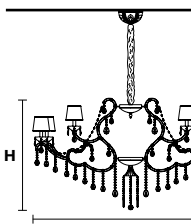

VE 991/36

TECHNICAL INFORMATION
Ø 165 cm / 64.96"
H 95 cm / 37.40"
W 50 kg / 110.23 lb

TECHNICAL INFORMATION	LIGHTING SYSTEM	VERSION	CRYSTALS	PRICE (EXCL. VAT)
	STANDARD LIGHTING			
	36×E14×10 W max (not included). Triac Dimmable	VE 991/36 MT	HALF CUT GLASS CUT CRYSTAL PREMIUM CRYSTAL	€ 11.310,00 € 12.380,00 € 22.620,00
		VE 991/36 CG		€ 14.130,00
	INTEGRATED LED LIGHTING			
	36×LED source – 144 W tot Control system: DMX On request Radio Control and Masiero Smart Light App only for RW version.	VE 991/36 RW/DW	HALF CUT GLASS CUT CRYSTAL PREMIUM CRYSTAL	€ 16.870,00 € 17.940,00 € 28.130,00