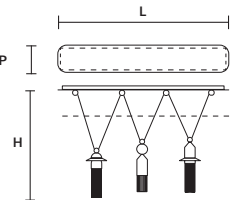

NAPPE C3 LN 125

Composition (N1+N2+N4)

SIZE	INTEGRATED LED LIGHTING	FINISHINGS	PRICE (EXCL. VAT)
L 125 cm / 49.212" SP 20 cm / 7.87" H MAX 155 cm / 61.02"	3 × 16,2 W CRI>90 3000 K - 2064 NOMINAL LM DIMM 1-10V + PUSH	V95 V72 V51 V21 V95 V90 V35 V70 V84	1.330,00 €