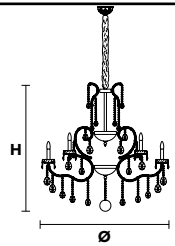

VE 929/24

TECHNICAL INFORMATION
Ø 120 cm / 47.24"
H 120 cm / 47.23"
W 57 kg / 125.66 lb

TECHNICAL INFORMATION	LIGHTING SYSTEM	VERSION	CRYSTALS	PRICE (EXCL. VAT)
	STANDARD LIGHTING			
	24×E14×10 W max (not included). Triac Dimmable	VE 929/24 MT	HALF CUT GLASS CUT CRYSTAL PREMIUM CRYSTAL	€ 8.900,00 € 11.120,00 € 23.070,00
		VE 929/24 CG		€ 12.920,00
	INTEGRATED LED LIGHTING			
	24×LED source -96 W tot Control system: DMX On request Radio Control and Masiero Smart Light App only for RW version.	VE 929/24 RW/DW	HALF CUT GLASS CUT CRYSTAL PREMIUM CRYSTAL	€ 12.610,00 € 14.830,00 € 26.740,00