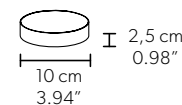

RAQAM O1 BASIC BATCH B - MODULO 5 X 16

TECHNICAL INFORMATION	
L	93.5 x 93.5 cm / 36.81 x 36.81"
H	50 cm / 19.68"
W	26 kg / 57.32 lb

96 LED LIGHTS CRI > 90
3000 K - 144W- 18720- Nominal lm
Dimmable PUSH or DMX on request.

Fixing:
1 x canopy
12 x single steel cables.

FINISHING	PRICE (EXCL. VAT)
G04	€ 6.300,00

G03-G14	€ 7.580,00

Each box contains:
1 x control board
1 x driver

Any additional element
requires one additional
cup with driver and
control board.

RAQAM O1 COMPOSITION - BASIC BATCH B X 5

TECHNICAL INFORMATION	
L	93.5 x 93.5 cm / 36.81 x 36.81"
H	250 cm / 98.42"
W	135 kg / 297.62 lb

480 LED LIGHTS CRI > 90
3000 K - 720W- 93600 Nominal lm
Dimmable PUSH or DMX on request.

Fixing:
1 x canopy
12 x single steel cables.

FINISHING	PRICE (EXCL. VAT)
G04	€ 30.020,00

G03-G14	€ 36.070,00

Each box contains:
1 x control board
1 x driver

Any additional element
requires one additional
cup with driver and
control board.

RAQAM P3 BASIC BATCH A - MODULO 3 X 8

TECHNICAL INFORMATION	
Ø	220 cm / 86.61"
H	47 cm / 18.50"
W	17 kg / 37.47 lb

48 LED LIGHTS CRI > 90
3000 K - 72W- 9360 Nominal lm
Dimmable PUSH or DMX on request.

Fixing: 1 x central bracket
19 x single steel cables.
The cup contains:
1 x driver
1 x control board

FINISHING	PRICE (EXCL. VAT)
G04	€ 3.780,00

G03-G14	€ 4.540,00

RAQAM P3 BASIC BATCH B - MODULO 3 X 16

TECHNICAL INFORMATION	
Ø	220 cm / 86.61"
H	147 cm / 57.87"
W	26 kg / 57.32 lb

96 LED LIGHTS CRI > 90
3000 K - 144W- 18720 Nominal lm
Dimmable PUSH or DMX on request.

Fixing: 1 x central bracket
19 x single steel cables.
The cup contains:
1 x driver
1 x control board

FINISHING	PRICE (EXCL. VAT)
G04	€ 6.570,00

G03-G14	€ 7.910,00

Any additional element
requires one additional
cup with driver and
control board.

RAQAM P3 COMPOSITION - BASIC BATCH B X 5

TECHNICAL INFORMATION	
Ø	220 cm / 86.61"
H	946 cm / 372.44"
W	135 kg / 297.62 lb