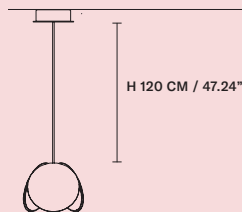

STANDARD CABLES FOR ALL SUSPENSIONS

TIMEO S120

Suspension

SIZE	INTEGRATED LED LIGHTING	FINISHINGS	PRICE (EXCL. VAT)
ø 21 cm / 8.26" H 17 cm / 6.69"	4 W CRI>90 3000 K - 460 NOMINAL LM DIMM NO	● V91 ● V98 ● G14 ● G14 (INTERNAL AND EXTERNAL SIDE)	430,00 € 480,00 €

TIMEO A

Applique

SIZE	INTEGRATED LED LIGHTING	FINISHINGS	PRICE (EXCL. VAT)
L 21 cm / 8.26" SP 19 cm / 7.48" H 20 cm / 7.87"	4 W CRI>90 3000 K - 460 NOMINAL LM DIMM NO	● V91 ● V98 ● G14 ● G14 (INTERNAL AND EXTERNAL SIDE)	430,00 € 480,00 €

TIMEO STL

Floor lamp

SIZE	INTEGRATED LED LIGHTING	FINISHINGS	PRICE (EXCL. VAT)
ø 35 cm / 11.81" H 160 cm / 62.99"	9 W CRI>90 3000 K - 1458 NOMINAL LM DIMM OWN BUTTON	● V91 ● V98 ● G14 ● G14 (INTERNAL AND EXTERNAL SIDE)	1.460,00 € 1.700,00 €

TIMEO TL

Table lamp

SIZE	INTEGRATED LED LIGHTING	FINISHINGS	PRICE (EXCL. VAT)
ø 35 cm / 13.77" H 30 cm / 11.81"	9 W CRI>90 3000 K - 1458 NOMINAL LM DIMM OWN BUTTON	● V91 ● V98 ● G14 ● G14 (INTERNAL AND EXTERNAL SIDE)	1.040,00 € 1.230,00 €

Ⓜ : FOR THE US MARKET, REFER TO THE RELEVANT PRICE LIST.