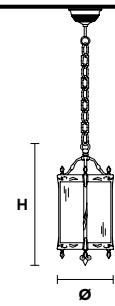

VE 1067 A2

Suspension

TECHNICAL INFORMATION	LIGHTING SYSTEM	DESCRIPTION
Ø 62 cm / 24.41"	6×E14×10 W max (not included).	Gold plated solid brass frame.
H 120 cm / 47.24"		
W 18 kg / 39.68 lb		

PRICE (EXCL. VAT)
€ 6.210,00

H Standard Chain
100 cm / 39.37"