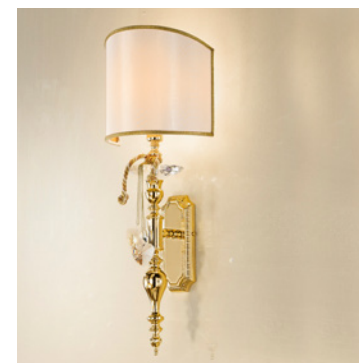

VE 1002 A1		Applique		CE
TECHNICAL INFORMATION		LIGHTING SYSTEM	DESCRIPTION	
L	20 cm / 7.87"	1xE14x10 W max (not included).	Gold plated solid brass base. LAMPSHADES: IVORY SHANTUNG	
SP	15 cm / 5.91"			
H	55 cm / 21.65"			
W	2.5 kg / 5.51 lb			
			PRICE (EXCL. VAT) € 460,00