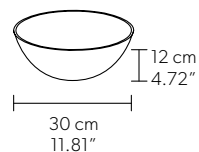

TECHNICAL INFORMATION	
<b>Ø</b>	220 cm / 86.61"
<b>H</b>	946 cm / 372.44"
<b>W</b>	135 kg / 297.62 lb

480 LED LIGHTS - CRI > 90  
3000 K - 720W- 93600 Nominal lm  
Dimmable PUSH or DMX on request.

**Fixing:** 1 x central bracket  
19 x single steel cables.