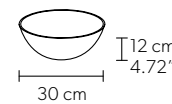

**G03-G14**

€ 17.540,00

**Fixing:** 1 x canopy  
30 x single steel cables.  
The canopy contains:  
1 x driver

The box contains:  
1 x control board

Each cup contains:  
1 x drivers  
1 x control boards

**RAQAM Q4** BASIC BATCH A – MODULO 4 X 10 + MODULO 5 X 10 + MODULO 6 X 10