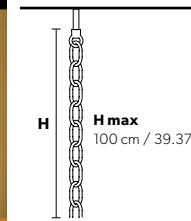

Standard chain

MT

**MT**  
Traditional version

**LIGHTING** Traditional E14 lightbulbs  
**SIZE** With lampshades, overall diameter is 5 cm (2") larger than specified  
**FRAME** **MT** Chrome or gold plated metal covered with transparent glass  
**PENDANTS** **MT** Transparent glass or crystal