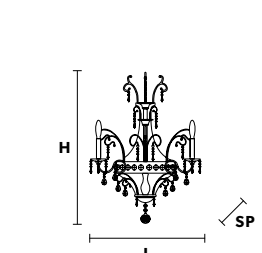

Applique

CE ENEC

TECHNICAL INFORMATION	LIGHTING SYSTEM	DESCRIPTION
L 60 cm / 23.62"	3×E14×10 W max (not included).	Gold plated metal frame, crystal pendants.
SP 32 cm / 12.60"		
H 90 cm / 35.43"		
W 7 kg / 15.43 lb		
CRYSTALS		PRICE (EXCL. VAT)
CUT CRYSTAL		€ 2.550,00
PREMIUM CRYSTAL		€ 3.000,00