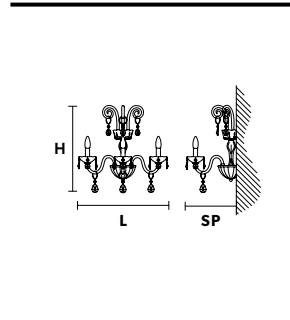

VE 886/12

Applique

TECHNICAL INFORMATION	LIGHTING SYSTEM	DESCRIPTION
L 48 cm / 18.90"	3×E14×10 W max (not included).	Blown glass arm frame, crystal pendants.
SP 35 cm / 13.78"		
H 50 cm / 19.69"		
W 3 kg / 6.61 lb		
CRYSTALS		PRICE (EXCL. VAT)
HALF CUT GLASS		€ 700,00
CUT CRYSTAL		€ 750,00
PREMIUM CRYSTAL		€ 1.050,00