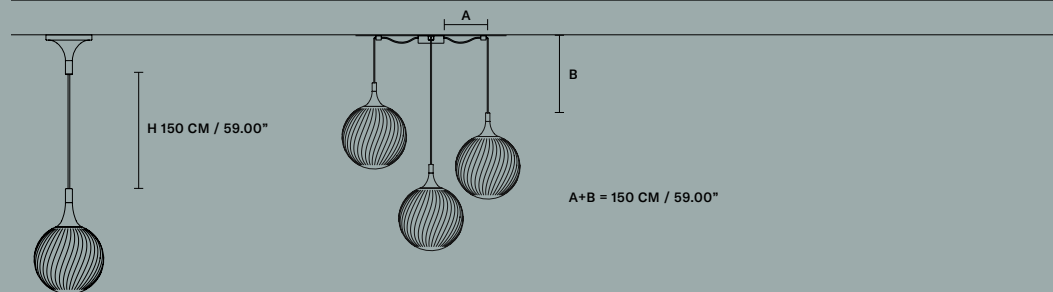

STANDARD CABLES FOR ALL SUSPENSIONS

TEE OUT S1 20

Suspension

SIZE	
Ø	20 cm / 7.90"
H	30 cm / 11.80"

STANDARD LIGHTING

1×E14×10 W MAX (NOT INCL.)*
USA 1×E12×40 W MAX (NOT INCL.)*

FINISHINGS

● E81 ● E95

CE IP54

PRICE (EXCL. VAT)

350,00 €

* BULB MAX Ø 37 mm L 110 mm

TEE OUT S1 30

Suspension

SIZE	
Ø	30 cm / 11.80"
H	40 cm / 15.70"

STANDARD LIGHTING

1×E27×20 W MAX (NOT INCL.)*
USA 1×E26×60 W MAX (NOT INCL.)*

FINISHINGS

● E81 ● E95

CE IP54

PRICE (EXCL. VAT)

390,00 €

* BULB MAX Ø 62 mm L 185 mm

TEE OUT PL1 20

Ceiling

SIZE	
Ø	20 cm / 7.90"
H	49 cm / 19.30"

STANDARD LIGHTING

1×E14×10 W MAX (NOT INCL.)*
USA 1×E12×40 W MAX (NOT INCL.)*

FINISHINGS

● E81 ● E95

CE IP54

PRICE (EXCL. VAT)

360,00 €

* BULB MAX Ø 37 mm L 110 mm

TEE OUT PL1 30

Ceiling

SIZE	
Ø	30 cm / 11.80"
H	64 cm / 25.20"

STANDARD LIGHTING

1×E27×20 W MAX (NOT INCL.)*
USA 1×E26×60 W MAX (NOT INCL.)*

FINISHINGS

● E81 ● E95

CE IP54

PRICE (EXCL. VAT)

400,00 €

* BULB MAX Ø 62 mm L 185 mm