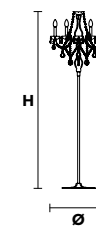

VE 942/STL5

TECHNICAL INFORMATION	LIGHTING SYSTEM	VERSION	CRYSTALS	PRICE (EXCL. VAT)
	STANDARD LIGHTING			
Ø 55 cm / 21.65"	5x E14x10 W max (not included). Triac Dimmable	VE 942/STL5 MT	HALF CUT GLASS	€ 1.010,00
H 185 cm / 72.83"			CUT CRYSTAL	€ 1.220,00
			PREMIUM CRYSTAL	€ 2.500,00
		VE 942/STL5 CG		€ 1.410,00
	INTEGRATED LED LIGHTING			
	5x LED source -20 W tot Control system: DMX On request Radio Control and Masiero Smart Light App only for RW version.	VE 942/STL5 RW/DW	HALF CUT GLASS	€ 1.860,00
			CUT CRYSTAL	€ 2.070,00
			PREMIUM CRYSTAL	€ 3.340,00