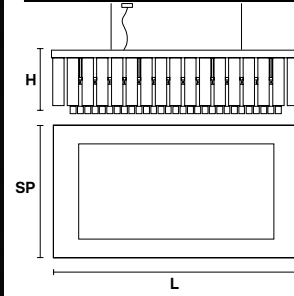

Suspension

TECHNICAL INFORMATION	LIGHTING SYSTEM	DESCRIPTION
L 165 cm / 64.95"	24×E27×20 W max (not included).	Metal frame, borosilicate glass.
SP 90 cm / 35.10"		
H 38 cm / 14.95"		
W 79 kg / 173.80 lb		

PRICE (EXCL. VAT)

€ 17.050,00