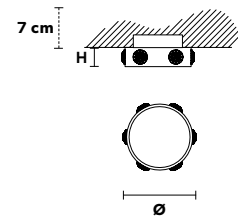

VE 1103

Ceiling

CE

TECHNICAL INFORMATION		LIGHTING SYSTEM	DESCRIPTION
Ø	10 cm / 3.94"	1xGU10x15 W max (not included).	Solid brass gold plated spot light. Bulbs not included. Hole Ø 2.37".
H	4 cm / 1.57"		
W	0.4 kg / 0.88 lb		

PRICE (EXCL. VAT)

€ 150,00