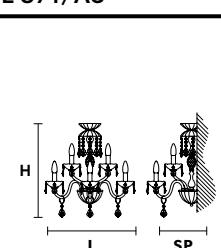

VE 871/A5

Applique

TECHNICAL INFORMATION	LIGHTING SYSTEM	DESCRIPTION
L 50 cm / 19.70"	5×E14×10 W max (not included).	Blown glass arm frame, crystal pendants.
SP 28 cm / 11.05"		
H 54 cm / 21.25"		
W 4 kg / 8.81 lb		
CRYSTALS		PRICE (EXCL. VAT)
HALF CUT GLASS		€ 800,00
CUT CRYSTAL		€ 860,00
PREMIUM CRYSTAL		€ 1.310,00