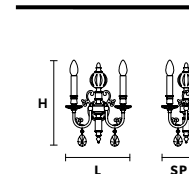

ZAIRA A2

Applique

TECHNICAL INFORMATION
L 28 cm / 11.02"
SP 15 cm / 5.91"
H 38 cm / 14.96"

FINISHING
G03

● HALF CUT GLASS
CUT CRYSTAL
PREMIUM CRYSTAL

CCC TECE CE Ⓜ
PRICE (EXCL. VAT)
€ 850,00
€ 870,00
€ 900,00

WW 2×E14×10 W max
USA 2×E12×40 W max
(not included)