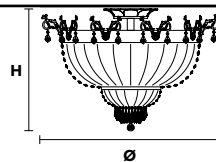

VE 849 PL12

Ceiling

TECHNICAL INFORMATION	LIGHTING SYSTEM	DESCRIPTION
Ø 95 cm / 37.40"	12×E27×20 W max (not included).	Gold plated metal frame, crystal pendants.
H 70 cm / 27.56"		
W 28 kg / 61.72 lb		

CRYSTALS	PRICE (EXCL. VAT)
HALF CUT GLASS	€ 7.130,00
CUT CRYSTAL	€ 8.500,00
PREMIUM CRYSTAL	€ 11.480,00