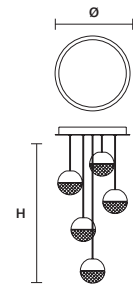

IGLÙ C5 RD 40

SIZE	INTEGRATED LED LIGHTING	FINISHINGS	PRICE (EXCL. VAT)
ø 40cm / 15.74" H MAX 150 cm / 59.05"	27W CRI>90 3000K - 3440 NOMINAL LM DIMM PUSH + 1-10V	● V86	1.230,00 €