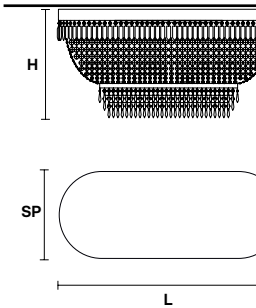

VE 820 PL20

Ceiling

TECHNICAL INFORMATION	LIGHTING SYSTEM	DESCRIPTION
L 100 cm / 39.37"	2×E27×20 W max (not included).	Gold plated metal frame, crystal pendants.
SP 55 cm / 21.65"	12×E14×10 W max (not included).	
H 50 cm / 19.69"		
W 34 kg / 74.95 lb		
CRYSTALS		PRICE (EXCL. VAT)
CUT CRYSTAL		€ 7.900,00
PREMIUM CRYSTAL		€ 13.260,00