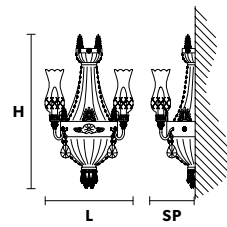

VE 827 PL8

Applique

TECHNICAL INFORMATION	LIGHTING SYSTEM	DESCRIPTION
L 45 cm / 17.72"	4×E14×10 W max (not included).	Solid Brass gold plated frame, crystal pendants.
SP 20 cm / 7.87"		
H 70 cm / 27.56"		
W 8 kg / 17.63 lb		
CRYSTALS	PRICE (EXCL. VAT)	
HALF CUT GLASS	€ 1.790,00	
CUT CRYSTAL	€ 2.040,00	
PREMIUM CRYSTAL	€ 2.690,00