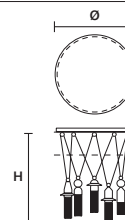

**NAPPE C5 RD 80**

**Composition (N1+N2+N4+N5+N9)**

SIZE	INTEGRATED LED LIGHTING	FINISHINGS	PRICE (EXCL. VAT)
∅ 80 cm / 31.49" H MAX 155 cm / 61.02"	5 × 27 W CRI>90 3000 K - 3440 NOMINAL LM DIMM 1-10V + PUSH	V95 V72 V51 V21 V95 V90 V35 V70 V84	1.950,00 €