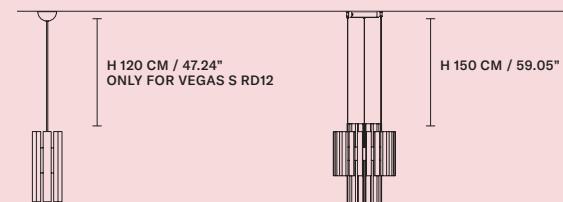

STANDARD CABLES FOR ALL SUSPENSIONS

VEGAS S RD12

Suspension

SIZE	INTEGRATED LED LIGHTING	FINISHINGS	PRICE (EXCL. VAT)
ø 12 cm / 4.72" H 28 cm / 11.02"	5,4 W CRI>90 3000 K – 688 NOMINAL LM DIMM NO	F04	320,00 €

VEGAS S RD40

Suspension

SIZE	INTEGRATED LED LIGHTING	FINISHINGS	PRICE (EXCL. VAT)
ø 40 cm / 15.74" H 40 cm / 15.74"	30 W CRI>95 3000 K – 3862 NOMINAL LM DIMM 0-10V	F04	1.870,00 €

VEGAS S RD60

Suspension

SIZE	INTEGRATED LED LIGHTING	FINISHINGS	PRICE (EXCL. VAT)
ø 60 cm / 23.62" H 40 cm / 15.74"	56,4 W CRI>95 3000 K – 7261 NOMINAL LM DIMM 0-10V	F04	2.960,00 €

VEGAS S RD40 DB

Suspension

SIZE	INTEGRATED LED LIGHTING	FINISHINGS	PRICE (EXCL. VAT)
ø 40 cm / 15.74" H 50 cm / 19.68"	33 W CRI>95 3000 K – 4248 NOMINAL LM DIMM 0-10V	F04	2.140,00 €

VEGAS S RD60 DB

Suspension

SIZE	INTEGRATED LED LIGHTING	FINISHINGS	PRICE (EXCL. VAT)
ø 60 cm / 23.62" H 50 cm / 19.68"	55 W CRI>95 3000 K – 6592 NOMINAL LM DIMM 0-10V	F04	3.360,00 €

VEGAS S OV85

Suspension

SIZE	INTEGRATED LED LIGHTING	FINISHINGS	PRICE (EXCL. VAT)
L 85 cm / 33.46" SP 34 cm / 13.38" H 40 cm / 15.74"	58,8 W CRI>95 3000 K – 7570 NOMINAL LM DIMM 0-10V	F04	3.290,00 €

Ⓜ : FOR THE US MARKET, REFER TO THE RELEVANT PRICE LIST.