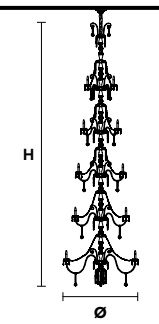

VE 871/A3

Chandelier