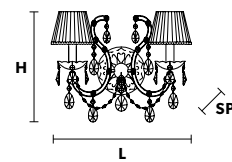

TECHNICAL INFORMATION		LIGHTING SYSTEM	VERSION	CRYSTALS	PRICE (EXCL. VAT)
		STANDARD LIGHTING			CC BEBEE CE ENEC
L	44 cm / 17.32"	2x E14x10 W max (not included). Triac Dimmable	VE 937/A2 MT	HALF CUT GLASS	€ 410,00
SP	22 cm / 8.66"			CUT CRYSTAL	€ 460,00
H	36 cm / 14.17"			PREMIUM CRYSTAL	€ 730,00
			VE 937/A2 CG		€ 530,00
		INTEGRATED LED LIGHTING			CE ENEC
		2x LED source – 8 W tot Control system: DMX On request Radio Control and Masiero Smart Light App only for RW version.	VE 937/A2 RW/DW	HALF CUT GLASS	€ 720,00
				CUT CRYSTAL	€ 770,00
				PREMIUM CRYSTAL	€ 1.040,00

MT/CG

MT
Traditional version
CG
Coloured glass version

LIGHTING Traditional E14 lightbulbs
SIZE With lampshades, overall diameter is 5 cm (2") larger than specified
FRAME **MT** Chrome or gold plated metal covered with transparent glass
CG Painted metal covered with painted glass
LAMP SHADES **MT** Organza ORG/12/WH
CG Organza ORG/12/...COLOUR
PENDANTS **MT** Transparent glass or crystal
CG Coloured glass

RW/DW

RW
RGB-W Led version
DW
Dynamic White Led version

LIGHTING WHITE LED sources CRI>90
RGB-W each light 330 Nominal lm at 3000K
DW each light 490 Nominal lm at 4700K
SIZE Same size as MT or CG
FRAME Chrome or gold plated metal covered with transparent glass
LAMP SHADES No lampshades included
PENDANTS Transparent glass or crystal