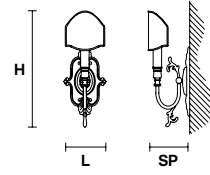

VE 1075 A1

Applique

CE

TECHNICAL INFORMATION		LIGHTING SYSTEM	DESCRIPTION
L	13 cm / 5.12"	1xE14x10 W max (not included).	Gold plated solid brass frame.
SP	14 cm / 5.51"		
H	33 cm / 12.99"		LAMPSHADES: IVORY SHANTUNG
W	2.2 kg / 4.85 lb		

PRICE (EXCL. VAT)

€ 490,00