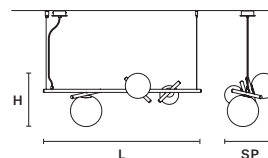

### Suspension

SIZE  
L 100 cm / 39.37"  
SP 33 cm / 12.99"  
H 34 cm / 13.39"