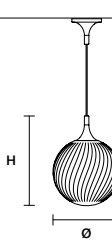

TEE OUT S1 30

Suspension

SIZE	
Ø	30 cm / 11.80"
H	40 cm / 15.70"

STANDARD LIGHTING

1×E27×20 W MAX (NOT INCL.)*
USA 1×E26×60 W MAX (NOT INCL.)*

FINISHINGS

● E81 ● E95

CE IP54

PRICE (EXCL. VAT)

390,00 €

* BULB MAX Ø 62 mm L 185 mm