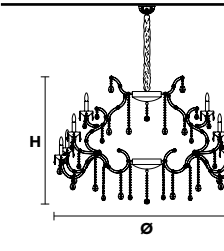

VE 988/48

TECHNICAL INFORMATION	LIGHTING SYSTEM	VERSION	CRYSTALS	PRICE (EXCL. VAT)
	STANDARD LIGHTING			
Ø 130 cm / 51.18"	48×E14×10 W max (not included). Triac Dimmable	VE 988/48 MT	HALF CUT GLASS CUT CRYSTAL PREMIUM CRYSTAL	€ 9.400,00 € 10.730,00 € 17.530,00
H 90 cm / 35.43"		VE 988/48 CG		€ 12.420,00
W 51 kg / 112.43 lb				
	INTEGRATED LED LIGHTING			
	48×LED source – 192 W tot Control system: DMX On request Radio Control and Masiero Smart Light App only for RW version.	VE 988/48 RW/DW	HALF CUT GLASS CUT CRYSTAL PREMIUM CRYSTAL	€ 16.820,00 € 18.150,00 € 24.880,00