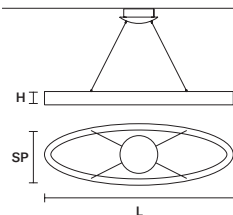

FINISHINGS  
W01 W03  
G14

PRICE (EXCL. VAT)  
2.440,00 €  
2.530,00 €

Ⓜ : FOR THE US MARKET, REFER TO THE RELEVANT PRICE LIST.

**LIBE ELLIPSE S120**

**Suspension oval**

SIZE	INTEGRATED LED LIGHTING	FINISHINGS	PRICE (EXCL. VAT)
L 120 cm / 47.24"	86,5 W CRI>90	● W01 ● W03	3.360,00 €
SP 40 cm / 15.74"	3000 K – 8131 NOMINAL LM	● G14	3.480,00 €
H 8,5 cm / 3.34"	DIMM 0-10V		