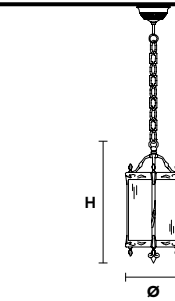

VE 1066 S3 Suspension			CE
TECHNICAL INFORMATION	LIGHTING SYSTEM	DESCRIPTION	
Ø 20 cm / 7.87" H 44 cm / 17.32" W 5 kg / 11.02 lb	3xE14x10 W max (not included).	Gold plated solid brass frame.	
PRICE (EXCL. VAT)			
€ 810,00