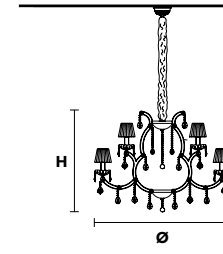

VE 933/12

TECHNICAL INFORMATION	LIGHTING SYSTEM	VERSION	CRYSTALS	PRICE (EXCL. VAT)
	STANDARD LIGHTING			
Ø 80 cm / 31.49" H 65 cm / 25.59" W 20 kg / 44.09 lb	12×E14×10 W max (not included). Triac Dimmable	VE 933/12 MT	HALF CUT GLASS CUT CRYSTAL PREMIUM CRYSTAL	€ 2.760,00 € 2.970,00 € 4.410,00
		VE 933/12 CG		€ 3.400,00
	INTEGRATED LED LIGHTING			
	12×LED source – 48 W tot Control system: DMX On request Radio Control and Masiero Smart Light App only for RW version.	VE 933/12 RW/DW	HALF CUT GLASS CUT CRYSTAL PREMIUM CRYSTAL	€ 4.610,00 € 4.820,00 € 6.240,00