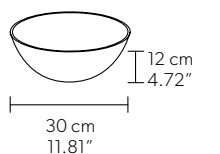

RAQAM N4 BASIC BATCH B - MODULO 4 X 16

TECHNICAL INFORMATION
L 100x305 cm / 39.37" x 18.89"
H 48 cm / 18.89"
W 26 kg / 57.32 lb

FINISHING
G04

PRICE (EXCL. VAT)
€ 7.720,00

128 LED LIGHTS CRI > 90
3000 K - 192 W - 24960 Nominal lm
Dimmable PUSH or DMX on request.

G03-G14

€ 9.240,00

Fixing:
32 x single steel cables.
16 x main power supply
(1 driver + 1 control board recessed)

RAQAM N5 BASIC BATCH A - MODULO 1 X 16

TECHNICAL INFORMATION
L 450x260 cm / 177.16" x 102.36"
H 5 cm / 1.96"
W 52 kg / 114.64 lb

FINISHING
G04

PRICE (EXCL. VAT)
€ 12.520,00

128 LED LIGHTS CRI > 90
3000 K - 192 W - 24960 Nominal lm
Dimmable PUSH or DMX on request.

G03-G14

€ 14.920,00

Fixing:
48 x single steel cables.
16 x main power supply
(1 driver + 1 control board recessed)

RAQAM N6 BASIC BATCH A - MODULO 1 X 8

TECHNICAL INFORMATION
L 369x290 cm / 145.27" x 114.17"
H 57 cm / 22.44"
W 27 kg / 59.52 lb

FINISHING
G04

PRICE (EXCL. VAT)
€ 6.550,00

64 LED LIGHTS CRI > 90
3000 K - 96W - 12480 Nominal lm
Dimmable PUSH or DMX on request.

G03-G14

€ 7.760,00

Fixing:
16 x single steel cables.
8 x main power supply
(1 driver + 1 control board recessed)

RAQAM N6 BASIC BATCH B - MODULO 1 X 16

TECHNICAL INFORMATION
L 500x580 cm / 196.85" x 228.34"
H 57 cm / 22.44"
W 52 kg / 114.64 lb

FINISHING
G04

PRICE (EXCL. VAT)
€ 12.400,00

128 LED LIGHTS CRI > 90
3000 K - 192 W - 24960- Nominal lm
Dimmable PUSH or DMX on request.

G03-G14

€ 14.810,00

Fixing:
32 x single steel cables.
16 x main power supply
(1 driver + 1 control board recessed)

RAQAM N7 BASIC BATCH A - MODULO 7 X 8

TECHNICAL INFORMATION
L 117 cm / 46.06"
SP 60 cm / 23.62"
H 50 cm / 19.68"
W 12 kg / 26.45 lb

FINISHING
G04

PRICE (EXCL. VAT)
€ 3.020,00

48 LED x 72W CRI>90
3000 K - 9360 Nominal lm
DIMMABLE: PUSH + DMX on request.

G03-G14

€ 3.660,00

Fixing:
16 x single steel cables.
8 x main power supply
(1 driver + 1 control board recessed)