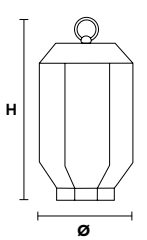

VE 1055 TL1

VE 1056 TL1 BLU

Table lamp

CE *

TECHNICAL INFORMATION	LIGHTING SYSTEM	DESCRIPTION
Ø 18 cm / 7.00"	1xE14x10 W max (not included).	Hand made blown Murano glass base.
H 35 cm / 13.80"		

PRICE (EXCL. VAT)

€ 480,00