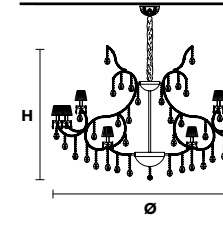

VE 959/56

TECHNICAL INFORMATION	LIGHTING SYSTEM	VERSION	CRYSTALS	PRICE (EXCL. VAT)
Ø 200 cm / 78.74" H 140 cm / 55.11" W 84 kg / 185.18 lb	STANDARD LIGHTING 56x E14x10 W max (not included). Triac Dimmable	VE 959/56 MT	HALF CUT GLASS CUT CRYSTAL PREMIUM CRYSTAL	€ 17.300,00 € 19.380,00 € 31.900,00
		VE 959/56 CG		€ 22.350,00
INTEGRATED LED LIGHTING				CE
	56x LED source - 224 W tot Control system: DMX On request Radio Control and Masiero Smart Light App only for RW version.	VE 959/56 RW/DW	HALF CUT GLASS CUT CRYSTAL PREMIUM CRYSTAL	€ 25.960,00 € 28.040,00 € 40.460,00