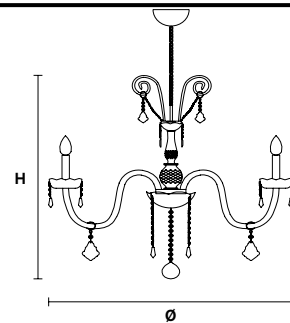

VE 874/16+8

Chandelier

TECHNICAL INFORMATION	LIGHTING SYSTEM	DESCRIPTION
Ø 103 cm / 40.55"	12×E14×10 W max (not included).	Blown glass arm frame, crystal pendants.
H 80 cm / 31.49"		
W 17 kg / 15.43 lb		
CRYSTALS		PRICE (EXCL. VAT)
HALF CUT GLASS		€ 2.700,00
CUT CRYSTAL		€ 3.060,00
PREMIUM CRYSTAL		€ 6.400,00