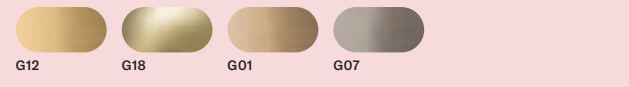

V87

GALVANIC BATH ONLY FOR METAL VERSION

G12

G18

G01

G07