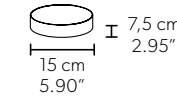

The box contains:
1 x control board