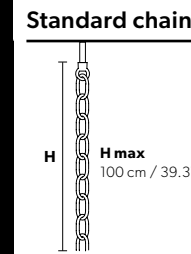

Standard chain	MT/CG	RW/DW
	MT Traditional version CG Coloured glass version	RW RGB-W Led version DW Dynamic White Led version
	LIGHTING Traditional E14 lightbulbs SIZE With lampshades, overall diameter is 5 cm (2") larger than specified FRAME MT Chrome or gold plated metal covered with transparent glass CG Painted metal covered with painted glass LAMP SHADES MT Organza ORG/14/RD CG Organza ORG/14/...COLOUR PENDANTS MT Transparent glass or crystal CG Coloured glass	LIGHTING WHITE LED sources CRI>90 RGB-W each light 330 Nominal lm at 3000K DW each light 490 Nominal lm at 4700K SIZE Same size as MT or CG FRAME Chrome or gold plated metal covered with transparent glass LAMP SHADES No lampshades included PENDANTS Transparent glass or crystal