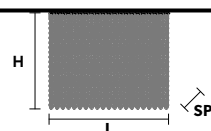

CUBO PL/SQUARE/LARGE 40 Ceiling **SQUARE** €€

TECHNICAL INFORMATION	FINISHING	PENDANTS	CRYSTALS	PRICE (EXCL. VAT)
L 50 cm / 19.68"	G04 ●	TRANSPARENT	HALF CUT GLASS	€ 1.880,00
SP 50 cm / 19.68"			CUT CRYSTAL	€ 2.630,00
H 40 cm / 15.74"			PREMIUM CRYSTAL	€ 6.960,00
WW 12×E14×10 W		COLOURED	HALF CUT GLASS	€ 3.010,00
USA 12×E12×40 W <i>(not included)</i>			CUT CRYSTAL	€ 4.200,00