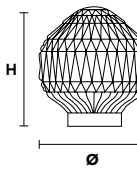

VE 1050 TL1 G

Table lamp

CE *

TECHNICAL INFORMATION	LIGHTING SYSTEM	DESCRIPTION
Ø 30 cm / 11.90"	1xE14x10 W max (not included).	Hand made blown Murano glass base.
H 26 cm / 10.25"		
W 2 kg / 4.40 lb		

PRICE (EXCL. VAT)

€ 480,00