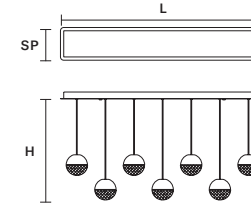

IGLÙ C7 LN 125

SIZE	INTEGRATED LED LIGHTING	FINISHINGS	PRICE (EXCL. VAT)
L 125 cm / 49.21" SP 20 cm / 7.87" H MAX 150 cm / 59.05"	37,8W CRI>90 3000K - 4816 NOMINAL LM DIMM PUSH + 1-10V	● V86	1.700,00 €