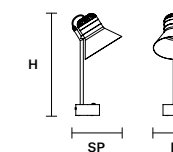

CORDEA OUT TL PORT

Table Lamp

SIZE	INTEGRATED LED LIGHTING	FINISHINGS	PRICE (EXCL. VAT)
L 22 cm / 8.70" H 51 cm / 20.00" SP 23.5 cm / 9.30"	5 W CRI>90 3000 K – 600 NOMINAL LM DIMM OWN BUTTON	● E50 ● E60 ● E70 ● E80 ● E95 ● E98	540,00 €