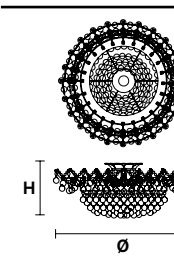

VE 919/PL12

TECHNICAL INFORMATION	LIGHTING SYSTEM	VERSION	CRYSTALS	PRICE (EXCL. VAT)
	STANDARD LIGHTING			CE, ENEC
Ø 105 cm / 41.33" H 35 cm / 13.77" W 44 kg / 97 lb	12×E14×10 W max (not included). Triac Dimmable	VE 919/PL12 MT	CUT CRYSTAL PREMIUM CRYSTAL	€ 6.090,00 € 21.840,00
	INTEGRATED LED LIGHTING			CE, ENEC
	12×LED source -48 W tot Control system: DMX On request Radio Control and Masiero Smart Light App only for RW version.	VE 919/PL12 RW/DW	CUT CRYSTAL PREMIUM CRYSTAL	€ 7.940,00 € 23.670,00