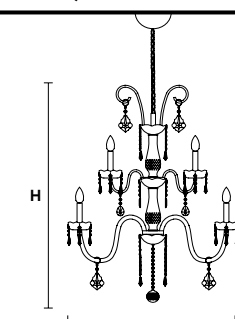

Chandelier

TECHNICAL INFORMATION	LIGHTING SYSTEM	DESCRIPTION
Ø 88 cm / 34.64 "	10×E14×10 W max (not included).	Blown glass arm frame, crystal pendants.
H 112 cm / 44.09 "		
W 19 kg / 41.88 lb		
CRYSTALS		PRICE (EXCL. VAT)
HALF CUT GLASS		€ 2.580,00
CUT CRYSTAL		€ 2.970,00
PREMIUM CRYSTAL		€ 6.250,00