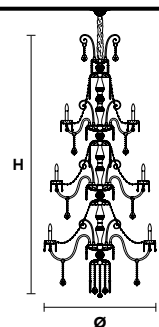

VE 871/32

VE 871/64

Chandelier