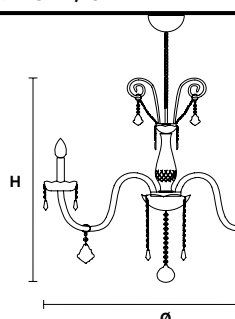

VE 874/6

VE 874/8

Chandelier

TECHNICAL INFORMATION	LIGHTING SYSTEM	DESCRIPTION
Ø 77 cm / 30.31 "	6×E14×10 W max (not included).	Blown glass arm frame, crystal pendants.
H 63 cm / 24.80"		
W 9 kg / 19.84 lb		
CRYSTALS		PRICE (EXCL. VAT)
HALF CUT GLASS		€ 1.500,00
CUT CRYSTAL		€ 1.850,00
PREMIUM CRYSTAL		€ 3.870,00