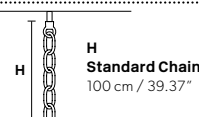

Chandelier

TECHNICAL INFORMATION	LIGHTING SYSTEM	DESCRIPTION
Ø 103 cm / 40.55"	12×E14×10 W max (not included).	Blown glass arm frame, crystal pendants.
H 80 cm / 31.49"		
W 17 kg / 15.43 lb		
CRYSTALS		PRICE (EXCL. VAT)
HALF CUT GLASS		€ 2.700,00
CUT CRYSTAL		€ 3.060,00
PREMIUM CRYSTAL		€ 6.400,00

Chandelier

TECHNICAL INFORMATION	LIGHTING SYSTEM	DESCRIPTION
Ø 95 cm / 37.50"	24×E14×10 W max (not included).	Blown glass arm frame, crystal pendants.
H 110 cm / 43.30"		
W 34 kg / 74.95 lb		
CRYSTALS		PRICE (EXCL. VAT)
HALF CUT GLASS		€ 3.940,00
CUT CRYSTAL		€ 4.730,00
PREMIUM CRYSTAL		€ 10.810,00

Applique

TECHNICAL INFORMATION	LIGHTING SYSTEM	DESCRIPTION
L 35 cm / 13.80"	2×E14×10 W max (not included).	Blown glass arm frame, crystal pendants.
SP 22 cm / 8.70"		
H 26 cm / 10.25"		
W 2 kg / 4.41 lb		
CRYSTALS		PRICE (EXCL. VAT)
HALF CUT GLASS		€ 430,00
CUT CRYSTAL		€ 460,00
PREMIUM CRYSTAL		€ 750,00

Applique

TECHNICAL INFORMATION	LIGHTING SYSTEM	DESCRIPTION
L 44 cm / 17.30"	3×E14×10 W max (not included).	Blown glass arm frame, crystal pendants.
SP 26 cm / 10.25"		
H 26 cm / 10.25"		
W 3 kg / 6.61 lb		
CRYSTALS		PRICE (EXCL. VAT)
HALF CUT GLASS		€ 520,00
CUT CRYSTAL		€ 580,00
PREMIUM CRYSTAL		€ 1.030,00

Chandelier

TECHNICAL INFORMATION	LIGHTING SYSTEM	DESCRIPTION
Ø 120 cm / 47.30"	12×E14×10 W max (not included).	Blown glass arm frame, crystal pendants.
H 120 cm / 47.30"		
W 25 kg / 55.11 lb		
CRYSTALS		PRICE (EXCL. VAT)
HALF CUT GLASS		€ 5.310,00
CUT CRYSTAL		€ 6.440,00
PREMIUM CRYSTAL		€ 13.010,00

Chandelier

TECHNICAL INFORMATION	LIGHTING SYSTEM	DESCRIPTION
Ø 145 cm / 57.09"	16×E14×10 W max (not included).	Blown glass arm frame, crystal pendants.
H 120 cm / 47.30"		
W 32 kg / 70.54 lb		
CRYSTALS		PRICE (EXCL. VAT)
HALF CUT GLASS		€ 6.140,00
CUT CRYSTAL		€ 7.480,00
PREMIUM CRYSTAL		€ 15.710,00

Applique