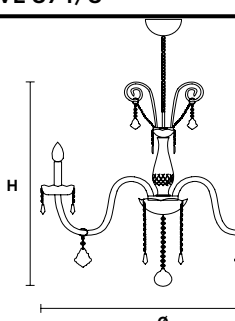

VE 874/5+5

Chandelier

TECHNICAL INFORMATION	LIGHTING SYSTEM	DESCRIPTION
Ø 88 cm / 34.64 "	8×E14×10 W max (not included).	Blown glass arm frame, crystal pendants.
H 76 cm / 29.92 "		
W 13 kg / 28.66 lb		
CRYSTALS		PRICE (EXCL. VAT)
HALF CUT GLASS		€ 2.010,00
CUT CRYSTAL		€ 2.430,00
PREMIUM CRYSTAL		€ 5.280,00