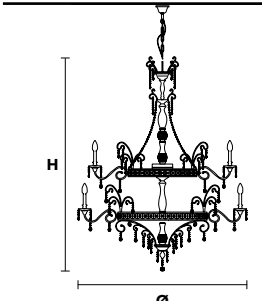

VE 802/12+6

VE 802/A3

Suspension

TECEBE CE ENEC

TECHNICAL INFORMATION	LIGHTING SYSTEM	DESCRIPTION
Ø 110 cm / 43.31"	18×E14×10 W max (not included).	Solid Brass gold plated frame, crystal pendants.
H 150 cm / 59.06"		
W 26 kg / 57.32 lb		
CRYSTALS		PRICE (EXCL. VAT)
CUT CRYSTAL		€ 14.990,00
PREMIUM CRYSTAL		€ 17.290,00
	H Standard Chain 100 cm / 39.37"