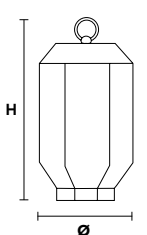

VE 1056 TL1 YEL

Table lamp

CE *

TECHNICAL INFORMATION	LIGHTING SYSTEM	DESCRIPTION
Ø 18 cm / 7.00"	1xE14x10 W max (not included).	Hand made blown Murano glass base.
H 35 cm / 13.80"		

PRICE (EXCL. VAT)

€ 550,00