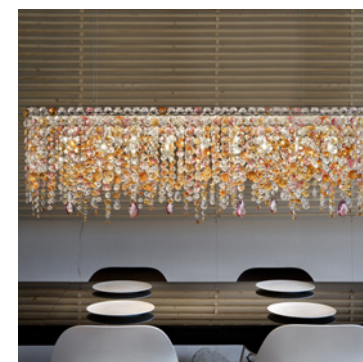

VE 895 S10 Suspension

TECHNICAL INFORMATION	LIGHTING SYSTEM	DESCRIPTION
L 200 cm / 78.75" SP 15 cm / 5.90" H 40 cm / 15.75" W 32 kg / 70.54 lb CRYSTALS HALF CUT GLASS	10×E14×10 W max (not included).	Powder coated metal frame, painted glass pendants.
PRICE (EXCL. VAT)		€ 4.010,00