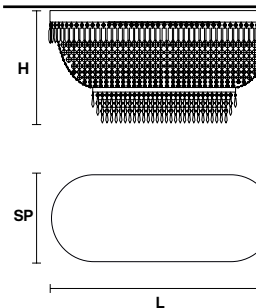

Ceiling

TECHNICAL INFORMATION	LIGHTING SYSTEM	DESCRIPTION
L 200 cm / 78.74"	2×E27×20 W max (not included).	Gold plated metal frame, crystal pendants.
SP 55 cm / 21.65"	24×E14×10 W max (not included).	
H 50 cm / 19.69"		
W 80 kg / 176.36 lb		
CRYSTALS		PRICE (EXCL. VAT)
CUT CRYSTAL		€ 18.400,00
PREMIUM CRYSTAL		€ 39.570,00