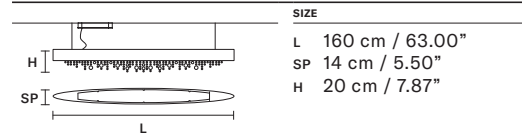

OLÀ S6 OV 160

Suspension

STANDARD LIGHTING	FINISHINGS	GLASS	PRICE (EXCL. VAT)
6×E14×10 W MAX (NOT INCL.)	V95 F01 F02 F03	COLORED GLASS	2.200,00 €
USA 6×E12×40 W MAX (NOT INCL.)	V30 V50 V83 V90	TRANSPARENT CUT CRYSTAL	2.970,00 €
	G01	COLORED GLASS	2.830,00 €
		TRANSPARENT CUT CRYSTAL	3.630,00 €
INTEGRATED LED LIGHTING	FINISHINGS	GLASS	PRICE (EXCL. VAT)
UP 10,4 W CRI>95	V95 F01 F02 F03	COLORED GLASS	2.550,00 €
3000 K – 1236 NOMINAL LM	V30 V50 V83 V90	TRANSPARENT CUT CRYSTAL	3.320,00 €
DOWN 50,7 W CRI>95	G01	COLORED GLASS	3.170,00 €
3000 K – 6033 NOMINAL LM		TRANSPARENT CUT CRYSTAL	3.980,00 €
DIMM 1-10V