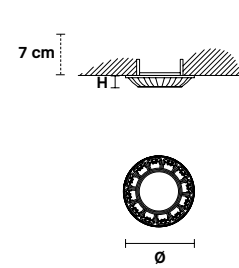

TECHNICAL INFORMATION	LIGHTING SYSTEM	DESCRIPTION
Ø 10 cm / 3.94"	1xGU10x15 W max (not included).	Solid brass antiqued gold spot light. Bulbs not included. Hole Ø 2.37".
W 0.5 kg / 1.10 lb		

PRICE (EXCL. VAT)

€ 130,00