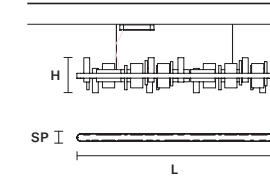

RIBBON S200

Suspension

SIZE
L 200 cm / 78.74"
SP 8 cm / 3.14"
H 33 cm / 12.99"

INTEGRATED LED LIGHTING
UP 21,1 W CRI>95
3000 K - 2781 NOMINAL LM
DOWN 44,46 W CRI>95
3000 K - 5871 NOMINAL LM
DIMM 0-10V

FINISHINGS
● V90
● G01

PRICE (EXCL. VAT)

2.580,00 €

2.930,00 €