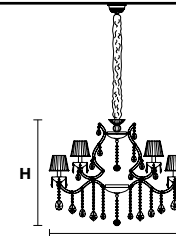

Standard chain	MT/CG	RW/DW
H max 100 cm / 39.37"	MT Traditional version CG Coloured glass version	RW RGB-W Led version DW Dynamic White Led version
	LIGHTING Traditional E14 lightbulbs SIZE With lampshades, overall diameter is 5 cm (2") larger than specified FRAME MT Chrome or gold plated metal covered with transparent glass CG Painted metal covered with painted glass LAMP SHADES MT Damask DAM-2BD/14/IV CG Organza ORG/14/...COLOUR PENDANTS MT Transparent glass or crystal CG Coloured glass	LIGHTING WHITE LED sources CRI>90 RGB-W each light 330 Nominal lm at 3000K DW each light 490 Nominal lm at 4700K SIZE Same size as MT or CG FRAME Chrome or gold plated metal covered with transparent glass LAMP SHADES No lampshades included PENDANTS Transparent glass or crystal

TECHNICAL INFORMATION	LIGHTING SYSTEM	VERSION	CRYSTALS	PRICE (EXCL. VAT)
Ø 85 cm / 33.46" H 100 cm / 39.37" W 25 kg / 55.11 lb	STANDARD LIGHTING 18×E14×10 W max (not included). Triac Dimmable	VE 992/18 MT	HALF CUT GLASS CUT CRYSTAL PREMIUM CRYSTAL	€ 4.950,00 € 6.170,00 € 11.920,00
	INTEGRATED LED LIGHTING	VE 992/18 CG		€ 7.190,00
	18×LED source – 72 W tot Control system: DMX On request Radio Control and Masiero Smart Light App only for RW version.	VE 992/18 RW/DW	HALF CUT GLASS CUT CRYSTAL PREMIUM CRYSTAL	€ 7.740,00 € 8.950,00 € 14.680,00