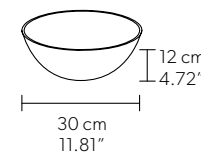

FINISHING	PRICE (EXCL. VAT)
G04	€ 30.020,00

G03-G14	€ 36.070,00

Each box contains:
1 x control board
1 x driver

Any additional element
requires one additional
cup with driver and
control board.