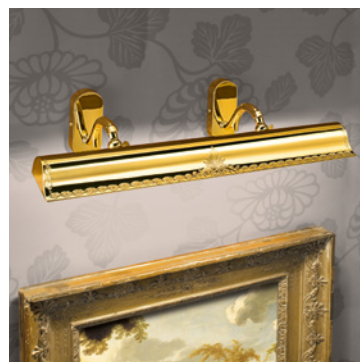

VE 860 A4		Applique		CE
TECHNICAL INFORMATION		LIGHTING SYSTEM	DESCRIPTION	
L	60 cm / 23.62"	4xG9x10 W max (not included).	Gold plated metal frame.	
SP	26 cm / 10.24"			
H	15 cm / 5.91"			
W	5 kg / 11 lb			
			PRICE (EXCL. VAT) € 840,00