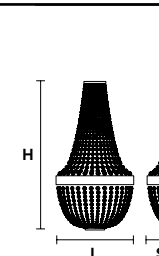

VE 864/A4

Applique

TECHNICAL INFORMATION	LIGHTING SYSTEM	DESCRIPTION
L 30 cm / 11.80"	4×E14×10 W max (not included).	Chrome plated metal frame, crystal pendants.
SP 21 cm / 8.30"		
H 57 cm / 22.45"		
W 4 kg / 8.81 lb		