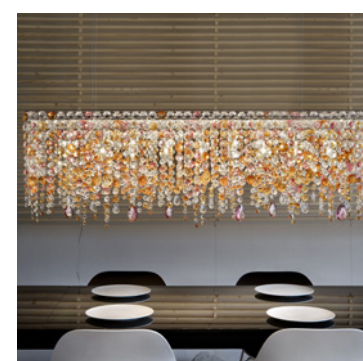

VE 895 S8 Suspension

TECHNICAL INFORMATION	LIGHTING SYSTEM	DESCRIPTION
L 160 cm / 63.00" SP 15 cm / 5.90" H 40 cm / 15.75" W 23 kg / 50.70 lb CRYSTALS HALF CUT GLASS	8×E14×10 W max (not included).	Powder coated metal frame, painted glass pendants.
PRICE (EXCL. VAT)		€ 3.250,00