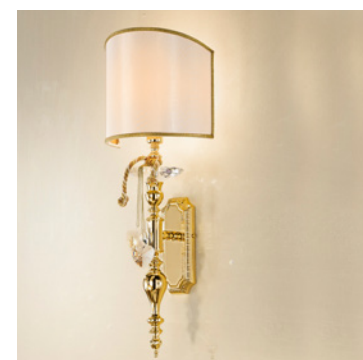

VE 1002 A1		Applique		CE
TECHNICAL INFORMATION		LIGHTING SYSTEM	DESCRIPTION	
L	20 cm / 7.87"	1xE14x10 W max (not included).	Gold plated solid brass base. LAMPSHADES: IVORY SHANTUNG	
SP	15 cm / 5.91"			
H	55 cm / 21.65"			
W	2.5 kg / 5.51 lb			
			PRICE (EXCL. VAT) € 460,00