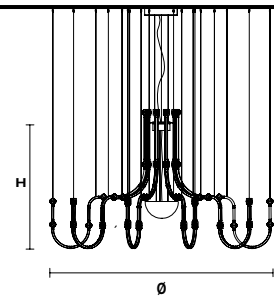

RAQAM Q1 BASIC BATCH A – MODULO 3 X 10 + MODULO 4 X 10

TECHNICAL INFORMATION

Ø 195cm / 76.77"
H 121cm / 47.63"
W 45 kg / 99.20 lb

FINISHING

G04

PRICE (EXCL. VAT)

€ 9.860,00

140 LED LIGHTS CRI > 90
3000 K - 210 W - 27300 Nominal lm
Dimmable PUSH or DMX on request.

G03-G14

€ 11.910,00

Fixing: 1 x canopy
30 x single steel cables.
The canopy contains:
1 x driver

The box contains:
1 x control board

The cup contains:
1 x driver
1 x control board