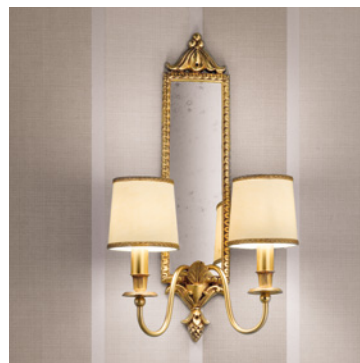

Applique

CE

TECHNICAL INFORMATION		LIGHTING SYSTEM	DESCRIPTION
L	13 cm / 5.12"	1xE14x10 W max (not included).	Gold plated solid brass frame.
SP	14 cm / 5.51"		
H	33 cm / 12.99"		LAMPSHADES: IVORY SHANTUNG
W	2.2 kg / 4.85 lb		

PRICE (EXCL. VAT)

€ 490,00

Applique

CE

TECHNICAL INFORMATION		LIGHTING SYSTEM	DESCRIPTION
L	28 cm / 11.02"	2xE14x10 W max (not included).	Gold plated solid brass frame.
SP	12.5 cm / 4.92"		
H	33 cm / 12.99"		LAMPSHADES: IVORY SHANTUNG
W	3 kg / 6.61 lb		

PRICE (EXCL. VAT)

€ 710,00

Applique

CE

TECHNICAL INFORMATION		LIGHTING SYSTEM	DESCRIPTION
L	35 cm / 13.78"	2xE14x10 W max (not included).	Gold plated solid brass frame. Aged mirror included.
SP	18 cm / 7.09"		
H	60 cm / 23.62"		LAMPSHADES: SHA/14/IV-WH
W	4 kg / 8.81 lb		

PRICE (EXCL. VAT)

€ 2.010,00

Applique

CE

TECHNICAL INFORMATION		LIGHTING SYSTEM	DESCRIPTION
L	22 cm / 8.66"	2xE14x10 W max (not included).	Gold plated solid brass frame with mirror. Aged mirror included.
SP	12 cm / 4.72"		
H	60 cm / 23.62"		
W	3 kg / 6.61 lb		

PRICE (EXCL. VAT)

€ 1.290,00

Applique

CE

TECHNICAL INFORMATION		LIGHTING SYSTEM	DESCRIPTION
L	40 cm / 15.75"	2xE14x10 W max (not included).	Gold plated solid brass frame.
SP	25 cm / 9.84"		
H	75 cm / 29.53"		LAMPSHADES: SHA/14/IV-WH
W	4 kg / 8.81 lb		

PRICE (EXCL. VAT)

€ 2.090,00

Applique

CE

TECHNICAL INFORMATION		LIGHTING SYSTEM	DESCRIPTION
L	10 cm / 3.94"	1xE14x10 W max (not included).	Gold plated solid brass frame.
SP	16 cm / 6.30"		
H	36 cm / 14.17"		
W	2.2 kg / 4.85 lb		

PRICE (EXCL. VAT)

€ 400,00

Applique

CE

TECHNICAL INFORMATION		LIGHTING SYSTEM	DESCRIPTION
L	23 cm / 9.06"	2xE14x10 W max (not included).	Gold plated solid brass frame.
SP	12 cm / 4.72"		
H	36 cm / 14.17"		
W	3 kg / 6.61 lb		

PRICE (EXCL. VAT)

€ 560,00

Ceiling

CE