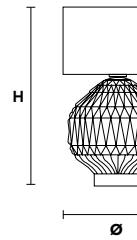

VE 1052 TL1 G

Table lamp

CE *

TECHNICAL INFORMATION	LIGHTING SYSTEM	DESCRIPTION
Ø 32 cm / 12.59"	1xE27x20 W max (not included).	Hand made blown Murano glass base.
H 50 cm / 19.68"		
W 2.6 kg / 5.73 lb		

PRICE (EXCL. VAT)

€ 620,00