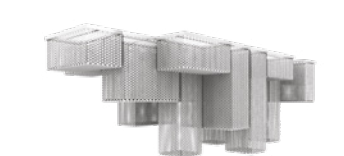

CUBO COMBO PL300 RC Ceiling €€

TECHNICAL INFORMATION	FINISHING	PENDANTS	CRYSTALS	PRICE (EXCL. VAT)
L 100 cm / 39.37"	G04 ●	TRANSPARENT	HALF CUT GLASS	€ 26.100,00
SP 300 cm / 118.11"			CUT CRYSTAL	€ 35.650,00
H 80 cm / 31.49"			PREMIUM CRYSTAL	€ 92.760,00
A 6 x Cubo/PL/Long/J		COLOURED	HALF CUT GLASS	€ 40.770,00
B 3 x Cubo/PL/Long/K			CUT CRYSTAL	€ 56.420,00
C 2 x Cubo/PL/Long/L				
D 1 x Cubo/PL/Long/O				
E 1 x Cubo/PL/Long/Q				
F 1 x Cubo/PL/Square/Medium/20				
G 1 x Cubo/PL/Square/Medium/60				
H 4 x Cubo/PL/Square/Medium/80				
WW 195×E14×10 W (not included)				
USA 195×E12×40 W (not included)