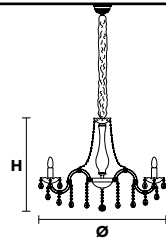

VE 940/5

TECHNICAL INFORMATION	LIGHTING SYSTEM	VERSION	CRYSTALS	PRICE (EXCL. VAT)
Ø 60 cm / 23.62" H 50 cm / 19.68" W 7 kg / 15.43 lb	STANDARD LIGHTING 5×E14×10 W max (not included). Triac Dimmable	VE 940/5 MT	HALF CUT GLASS CUT CRYSTAL PREMIUM CRYSTAL	€ 1.100,00 € 1.380,00 € 2.650,00
	INTEGRATED LED LIGHTING	VE 940/5 CG		€ 1.590,00
	5×LED source –20 W tot Control system: DMX On request Radio Control and Masiero Smart Light App only for RW version.	VE 940/5 RW/DW	HALF CUT GLASS CUT CRYSTAL PREMIUM CRYSTAL	€ 1.870,00 € 2.150,00 € 3.420,00