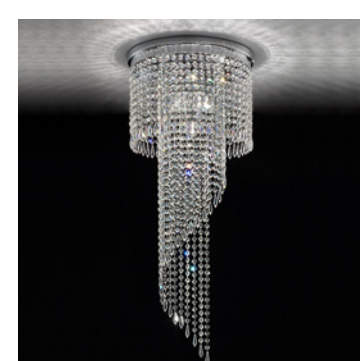

VE 840 PL6		Ceiling		CE
	TECHNICAL INFORMATION	LIGHTING SYSTEM	DESCRIPTION	
	Ø 37 cm / 14.57"	1×E27×20 W max 5×E14×10 W max (not included).	Chrome plated metal frame, crystal pendants.	
	H 90 cm / 35.43"			
W 5 kg / 11.02 lb				
CRYSTALS		PRICE (EXCL. VAT)		
HALF CUT GLASS		€ 1.270,00		
CUT CRYSTAL		€ 1.620,00		
PREMIUM CRYSTAL		€ 3.560,00