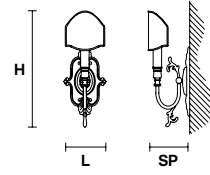

PRICE (EXCL. VAT)  
**€ 1.620,00**

VE 1075 A1

Applique

CE

TECHNICAL INFORMATION		LIGHTING SYSTEM	DESCRIPTION
<b>L</b>	13 cm / 5.12"	1xE14x10 W max (not included).	Gold plated solid brass frame.
<b>SP</b>	14 cm / 5.51"		
<b>H</b>	33 cm / 12.99"		<b>LAMPSHADES:</b> IVORY SHANTUNG
<b>W</b>	2.2 kg / 4.85 lb		