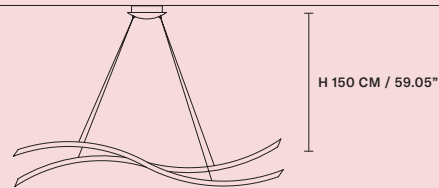

G18

G01

G07

STANDARD CABLES FOR ALL SUSPENSIONS

LIBE S160

Suspension

SIZE  
L 160 cm / 62.99"  
SP 16 cm / 6.29"  
H 30 cm / 11.81"

INTEGRATED LED LIGHTING  
104 W CRI>90  
3000 K – 9770 NOMINAL LM  
DIMM 1-10V