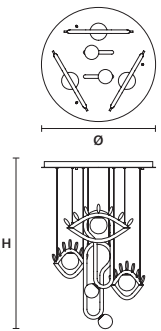

VISIO C5 RD 80

Applique

SIZE	INTEGRATED LED LIGHTING	FINISHINGS	PRICE (EXCL. VAT)
ø 80 cm / 31.50" H MAX 150 cm / 59.10"	27,5 W CRI>90 3000 K – 3225 NOMINAL LM DIMM 1-10V + PUSH	● V87	2.490,00 €

: FOR THE US MARKET, REFER TO THE RELEVANT PRICE LIST.