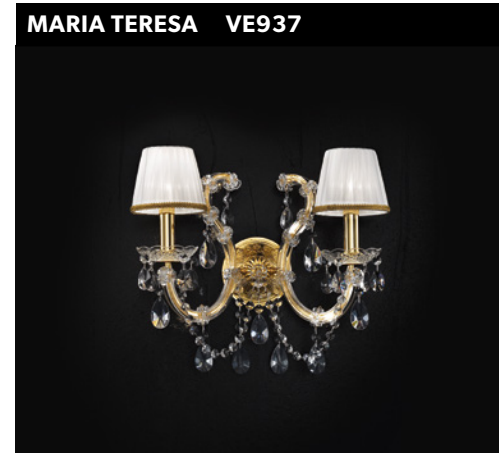

VE 937/A2

TECHNICAL INFORMATION		LIGHTING SYSTEM	VERSION	CRYSTALS	PRICE (EXCL. VAT)
		STANDARD LIGHTING			CC BEBEE CE ENEC
L	44 cm / 17.32"	2x E14x10 W max (not included). Triac Dimmable	VE 937/A2 MT	HALF CUT GLASS	€ 410,00
SP	22 cm / 8.66"			CUT CRYSTAL	€ 460,00
H	36 cm / 14.17"			PREMIUM CRYSTAL	€ 730,00
			VE 937/A2 CG		€ 530,00
		INTEGRATED LED LIGHTING			CE ENEC
		2x LED source – 8 W tot Control system: DMX On request Radio Control and Masiero Smart Light App only for RW version.	VE 937/A2 RW/DW	HALF CUT GLASS	€ 720,00
				CUT CRYSTAL	€ 770,00
				PREMIUM CRYSTAL	€ 1.040,00

MT/CG

MT
Traditional version
CG
Coloured glass version

LIGHTING Traditional E14 lightbulbs
SIZE With lampshades, overall diameter is 5 cm (2") larger than specified
FRAME **MT** Chrome or gold plated metal covered with transparent glass
CG Painted metal covered with painted glass
LAMP SHADES **MT** Organza ORG/12/WH
CG Organza ORG/12/...COLOUR
PENDANTS **MT** Transparent glass or crystal
CG Coloured glass

RW/DW

RW
RGB-W Led version
DW
Dynamic White Led version

LIGHTING WHITE LED sources CRI>90
RGB-W each light 330 Nominal lm at 3000K
DW each light 490 Nominal lm at 4700K
SIZE Same size as MT or CG
FRAME Chrome or gold plated metal covered with transparent glass
LAMP SHADES No lampshades included
PENDANTS Transparent glass or crystal