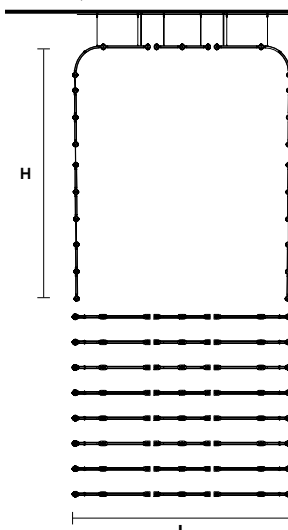

RAQAM R4 BASIC BATCH B – MODULO 3 X 16 + MODULO 7 X 56

TECHNICAL INFORMATION

L 227 x 191 cm / 89.37" x 75.19"
H 250 cm / 98.42"
W 84 kg / 185.18 lb

FINISHING

G04 ●

PRICE (EXCL. VAT)

€ 25.530,00

432 LED LIGHTS CRI>90
3000K - 648 W - 84240 Nominal lm
Dimmable PUSH or DMX on request.

G03-G14 ●●

€ 30.190,00

Fixing:

48 x single steel cables.
40 x main power supply
(5 x drivers + 5 x control boards recessed)