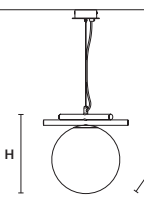

POSY S1 25

Suspension

SIZE
L 31 cm / 12.20"
SP 25 cm / 9.84"
H 29 cm / 11.42"

STANDARD LIGHTING

1xE27x20 W MAX (NOT INCL.)*
USA 1xE26x60 W MAX (NOT INCL.)*

FINISHINGS

G18

PRICE (EXCL. VAT)

490,00 €