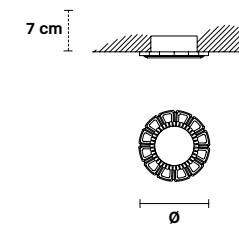

TECHNICAL INFORMATION	LIGHTING SYSTEM	DESCRIPTION
Ø 10 cm / 3.94"	1xGU10x15 W max (not included).	Solid brass antiqued gold spot light. Bulbs not included. Hole Ø 2.37".
W 0.5 kg / 1.10 lb		

PRICE (EXCL. VAT)

€ 130,00