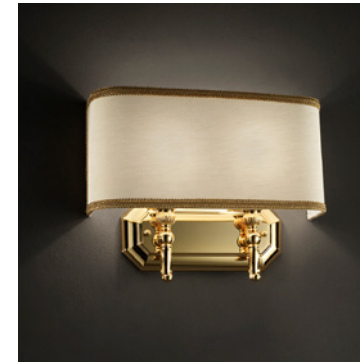

VE 1065 A2 Applique			CE
TECHNICAL INFORMATION	LIGHTING SYSTEM	DESCRIPTION	
L 37 cm / 14.57" SP 11 cm / 4.33" H 28 cm / 11.02" W 5 kg / 11.02 lb	2xE14x10 W max (not included).	Gold plated solid brass base. LAMP SHADES: IVORY SHANTUNG	
PRICE (EXCL. VAT)			
€ 750,00