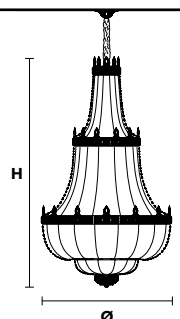

VE 829 22

Suspension

TECHNICAL INFORMATION	LIGHTING SYSTEM	DESCRIPTION
Ø 115 cm / 45.28"	22×E27×20 W max (not included).	Solid Brass gold plated frame, crystal pendants.
H 190 cm / 74.80"		
W 58 kg / 127.8 lb		
CRYSTALS	PRICE (EXCL. VAT)	
HALF CUT GLASS	€ 17.300,00	
CUT CRYSTAL	€ 23.530,00	
PREMIUM CRYSTAL	€ 39.440,00