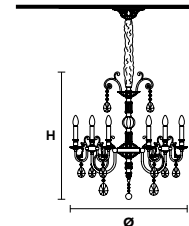

ZAIRA 9

Chandelier

TECHNICAL INFORMATION
Ø 75 cm / 29.52"
H 70 cm / 27.56"

FINISHING
G03

● HALF CUT GLASS
CUT CRYSTAL
PREMIUM CRYSTAL

TECE CE Ⓜ
PRICE (EXCL. VAT)
€ 2.860,00
€ 3.020,00
€ 3.660,00

WW 9×E14×10 W max
USA 9×E12×40 W max
(not included)