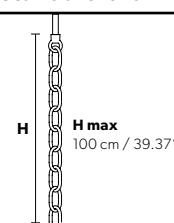

Standard chain