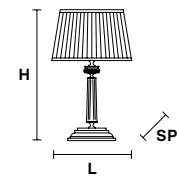

VE 1018 TL1 G Table lamp			CE
TECHNICAL INFORMATION	LIGHTING SYSTEM	DESCRIPTION	
L 25 cm / 9.84" SP 25 cm / 9.84" H 51 cm / 20.08"	1xE27x20 W max (not included).	Gold plated solid brass base. LAMP SHADES: IVORY PONGE	
PRICE (EXCL. VAT)			
			€ 620,00