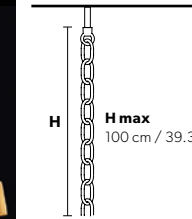

Standard chain

MT
Traditional version
CG
Coloured glass version

LIGHTING Traditional E14 lightbulbs
SIZE With lampshades, overall diameter is 5 cm (2") larger than specified
FRAME **MT** Chrome or gold plated metal covered with transparent glass
CG Painted metal covered with painted glass
LAMP SHADES **MT** Organza ORG/14/AMB
CG Organza ORG/14/...COLOUR
PENDANTS **MT** Transparent glass or crystal
CG Coloured glass

RW
RGB-W Led version
DW
Dynamic White Led version

LIGHTING WHITE LED sources CRI>90
RGB-W each light 330 Nominal lm at 3000K
DW each light 490 Nominal lm at 4700K
SIZE Same size as MT or CG
FRAME Chrome or gold plated metal covered with transparent glass
LAMP SHADES No lampshades included
PENDANTS Transparent glass or crystal