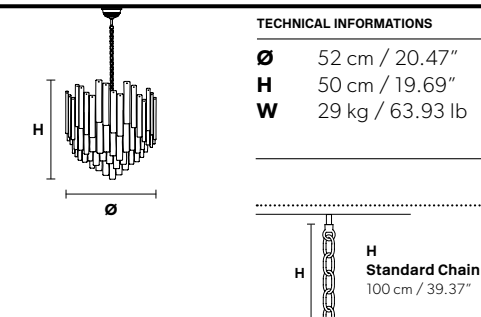

VE 1145 S6 Suspension CE 			
TECHNICAL INFORMATION	LIGHTING SYSTEM	DESCRIPTION	
Ø 52 cm / 20.47"	6×E27×20 W max (not included).	Painted metal frame, diffuser in hand made cast glass with "graniglia" finishing.	
H 50 cm / 19.69"			
W 29 kg / 63.93 lb			
PRICE (EXCL. VAT)			
€ 4.870,00