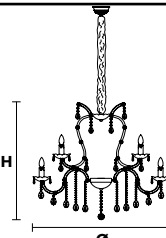

VE 940/18

TECHNICAL INFORMATION	LIGHTING SYSTEM	VERSION	CRYSTALS	PRICE (EXCL. VAT)
Ø 105 cm / 41.33" H 85 cm / 33.46" W 25 kg / 55.11 lb	STANDARD LIGHTING 18×E14×10 W max (not included). Triac Dimmable	VE 940/18 MT	HALF CUT GLASS CUT CRYSTAL PREMIUM CRYSTAL	€ 3.390,00 € 3.870,00 € 6.700,00
	INTEGRATED LED LIGHTING	VE 940/18 CG		€ 4.500,00
	18×LED source –72 W tot Control system: DMX On request Radio Control and Masiero Smart Light App only for RW version.	VE 940/18 RW/DW	HALF CUT GLASS CUT CRYSTAL PREMIUM CRYSTAL	€ 6.170,00 € 6.650,00 € 9.460,00