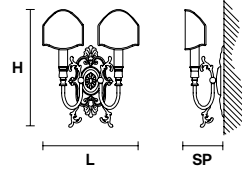

VE 1075 A2

Applique

CE

TECHNICAL INFORMATION		LIGHTING SYSTEM	DESCRIPTION
L	28 cm / 11.02"	2xE14x10 W max (not included).	Gold plated solid brass frame.
SP	12.5 cm / 4.92"		
H	33 cm / 12.99"		LAMPSHADES: IVORY SHANTUNG
W	3 kg / 6.61 lb		

PRICE (EXCL. VAT)

€ 710,00