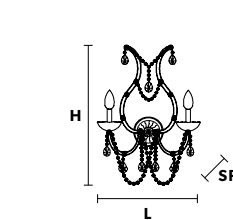

VE 938/A2

TECHNICAL INFORMATION		LIGHTING SYSTEM	VERSION	CRYSTALS	PRICE (EXCL. VAT)
		STANDARD LIGHTING			CC BEBEE CE ENEC
L	30 cm / 11.81"	2x E14x10 W max (not included). Triac Dimmable	VE 938/A2 MT	HALF CUT GLASS	€ 400,00
SP	24 cm / 9.45"			CUT CRYSTAL	€ 490,00
H	50 cm / 19.69"			PREMIUM CRYSTAL	€ 1.050,00
			VE 938/A2 CG		€ 560,00
		INTEGRATED LED LIGHTING			CE ENEC
		2x LED source – 8 W tot Control system: DMX On request Radio Control and Masiero Smart Light App only for RW version.	VE 938/A2 RW/DW	HALF CUT GLASS	€ 740,00
				CUT CRYSTAL	€ 830,00
				PREMIUM CRYSTAL	€ 1.390,00