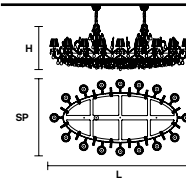

VE 921/32

TECHNICAL INFORMATION	LIGHTING SYSTEM	VERSION	CRYSTALS	PRICE (EXCL. VAT)
	STANDARD LIGHTING			
L 200 cm / 78.74" SP 110 cm / 43.30" H 65 cm / 25.59" W 60 kg / 132.27 lb	16x E14x10 W max 16x E27x20 W max (not included). Triac Dimmable	VE 921/32 MT	HALF CUT GLASS CUT CRYSTAL PREMIUM CRYSTAL	€ 13.810,00 € 16.600,00 € 28.870,00
	INTEGRATED LED LIGHTING			
	32x LED source -96 W tot Control system: DMX On request Radio Control and Masiero Smart Light App only for RW version.	VE 921/32 RW/DW	HALF CUT GLASS CUT CRYSTAL PREMIUM CRYSTAL	€ 18.760,00 € 21.550,00 € 33.760,00