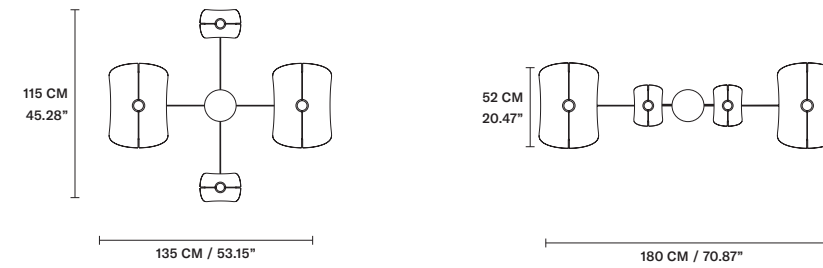

SUGGESTED CONFIGURATION FOR C 2+2