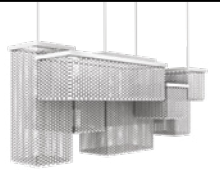

CUBO COMBO S150 RC

Suspension