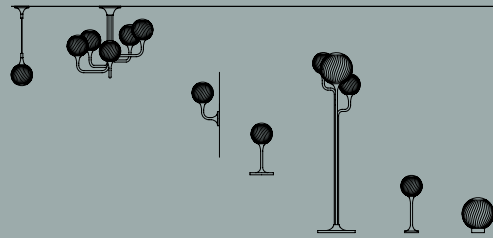

Tee

SUSPENSION
CEILING
APPLIQUE
TABLE LAMP
FLOOR LAMP
BOLLARD
GROUND

Struttura in metallo verniciato.
Diffusori in polietilene.
Illuminazione tradizionale. IP54

Painted metal structure.
Polyethylene diffusers.
Traditional lighting. IP54

Gestell aus lackiertem Metall.
Schirme aus Polyethylen.
Herkömmliche Leuchtmittel. IP54

Estructura en metal barnizado.
Difusores en polietileno.
Iluminación tradicional. IP54

Structure en métal laqué.
Diffuseurs en polyéthylène.
Éclairage traditionnel. IP54

КАРКАС ИЗ ОКРАШЕННОГО МЕТАЛЛА.
ПЛАФОНЫ ИЗ ПОЛИЭТИЛЕНА.
ТРАДИЦИОННОЕ ОСВЕЩЕНИЕ. IP54

涂色金属灯体结构。聚乙烯灯罩。
传统照明。防护等级IP54

هيكل معدني مطلي. ناشرات ضوء من البولي إيثيلين

إضاءة تقليدية. IP54.

FINISHINGS

STANDARD