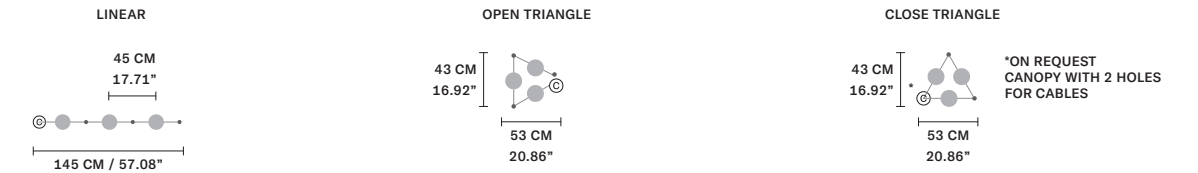

NAPPE C3 LN 75

Composition (N1+N2+N4)

SIZE	INTEGRATED LED LIGHTING	FINISHINGS	PRICE (EXCL. VAT)
L 75 cm / 29.52" SP 20 cm / 7.87" H MAX 155 cm / 61.02"	3 × 16,2 W CRI>90 3000 K - 2064 NOMINAL LM DIMM 1-10V + PUSH	V95 V72 V51 V21 V95 V90 V35 V70 V84	1.240,00 €

SUGGESTED CONFIGURATION FOR C3

NAPPE C3 LN 125

Composition (N1+N2+N4)

SIZE	INTEGRATED LED LIGHTING	FINISHINGS	PRICE (EXCL. VAT)
L 125 cm / 49.212" SP 20 cm / 7.87" H MAX 155 cm / 61.02"	3 × 16,2 W CRI>90 3000 K - 2064 NOMINAL LM DIMM 1-10V + PUSH	V95 V72 V51 V21 V95 V90 V35 V70 V84	1.330,00 €