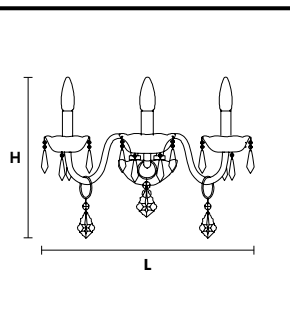

VE 875/12

Applique

TECHNICAL INFORMATION	LIGHTING SYSTEM	DESCRIPTION
L 44 cm / 17.30"	3×E14×10 W max (not included).	Blown glass arm frame, crystal pendants.
SP 26 cm / 10.25"		
H 26 cm / 10.25"		
W 3 kg / 6.61 lb		
CRYSTALS		PRICE (EXCL. VAT)
HALF CUT GLASS		€ 520,00
CUT CRYSTAL		€ 580,00
PREMIUM CRYSTAL		€ 1.030,00