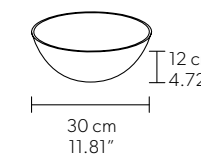

RAQAM N4 BASIC BATCH B - MODULO 4 X 16

TECHNICAL INFORMATION
L 100x305 cm / 39.37" x 18.89"
H 48 cm / 18.89"
W 26 kg / 57.32 lb

FINISHING
G04

PRICE (EXCL. VAT)
€ 7.720,00

128 LED LIGHTS CRI > 90
3000 K - 192 W - 24960 Nominal lm
Dimmable PUSH or DMX on request.

G03-G14

€ 9.240,00

Fixing:
32 x single steel cables.
16 x main power supply
(1 driver + 1 control board recessed)

RAQAM N5 BASIC BATCH A - MODULO 1 X 16

TECHNICAL INFORMATION
L 450x260 cm / 177.16" x 102.36"
H 5 cm / 1.96"
W 52 kg / 114.64 lb

FINISHING
G04

PRICE (EXCL. VAT)
€ 12.520,00

128 LED LIGHTS CRI > 90
3000 K - 192 W - 24960 Nominal lm
Dimmable PUSH or DMX on request.

G03-G14

€ 14.920,00

Fixing:
48 x single steel cables.
16 x main power supply
(1 driver + 1 control board recessed)

RAQAM N6 BASIC BATCH A - MODULO 1 X 8

TECHNICAL INFORMATION
L 369x290 cm / 145.27" x 114.17"
H 57 cm / 22.44"
W 27 kg / 59.52 lb

FINISHING
G04

PRICE (EXCL. VAT)
€ 6.550,00

64 LED LIGHTS CRI > 90
3000 K - 96W - 12480 Nominal lm
Dimmable PUSH or DMX on request.

G03-G14

€ 7.760,00

Fixing:
16 x single steel cables.
8 x main power supply
(1 driver + 1 control board recessed)

RAQAM N6 BASIC BATCH B - MODULO 1 X 16

TECHNICAL INFORMATION
L 500x580 cm / 196.85" x 228.34"
H 57 cm / 22.44"
W 52 kg / 114.64 lb

FINISHING
G04

PRICE (EXCL. VAT)
€ 12.400,00

128 LED LIGHTS CRI > 90
3000 K - 192 W - 24960- Nominal lm
Dimmable PUSH or DMX on request.

G03-G14

€ 14.810,00

Fixing:
32 x single steel cables.
16 x main power supply
(1 driver + 1 control board recessed)

RAQAM N7 BASIC BATCH A - MODULO 7 X 8

TECHNICAL INFORMATION
L 117 cm / 46.06"
SP 60 cm / 23.62"
H 50 cm / 19.68"
W 12 kg / 26.45 lb

FINISHING
G04

PRICE (EXCL. VAT)
€ 3.020,00

48 LED x 72W CRI>90
3000 K - 9360 Nominal lm
DIMMABLE: PUSH + DMX on request.

G03-G14

€ 3.660,00

Fixing:
16 x single steel cables.
8 x main power supply
(1 driver + 1 control board recessed)