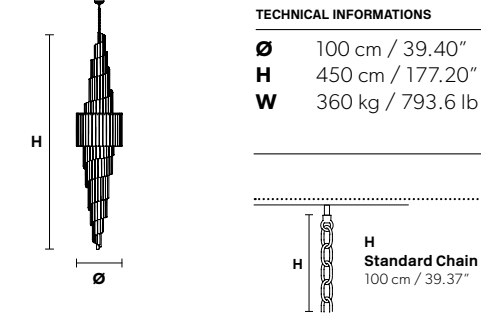

VE 1144 S40 Suspension CE 			
TECHNICAL INFORMATION	LIGHTING SYSTEM	DESCRIPTION	
Ø 100 cm / 39.40"	40×E27×20 W max (not included).	Painted metal frame, diffuser in hand made cast glass with "graniglia" finishing.	
H 450 cm / 177.20"			
W 360 kg / 793.6 lb			
PRICE (EXCL. VAT)			
€ 51.890,00