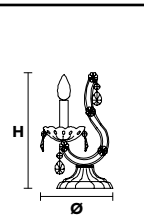

VE 940/TL1

TECHNICAL INFORMATION	LIGHTING SYSTEM	VERSION	CRYSTALS	PRICE (EXCL. VAT)
Ø 20 cm / 7.87" H 25 cm / 9.84"	STANDARD LIGHTING 1×E14×10 W max (not included). Triac Dimmable	VE 940/TL1 MT	HALF CUT GLASS CUT CRYSTAL PREMIUM CRYSTAL	€ 220,00 € 230,00 € 260,00
	INTEGRATED LED LIGHTING	VE 940/TL1 CG		€ 260,00
	1×LED source –4 W tot Control system: DMX On request Radio Control and Masiero Smart Light App only for RW version.	VE 940/TL1 RW/DW	HALF CUT GLASS CUT CRYSTAL PREMIUM CRYSTAL	€ 390,00 € 380,00 € 410,00