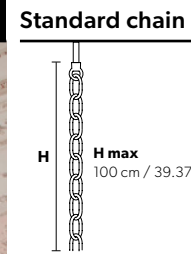

MT/CG		RW/DW	
	MT Traditional version		RW RGB-W Led version
	CG Coloured glass version		DW Dynamic White Led version
LIGHTING	Traditional E14 lightbulbs	LIGHTING	WHITE LED sources CRI>90
SIZE	With lampshades, overall diameter is 5 cm (2") larger than specified	RGB-W	each light 330 Nominal lm at 3000K
FRAME	MT Chrome or gold plated metal covered with transparent glass	DW	each light 490 Nominal lm at 4700K
	CG Painted metal covered with painted glass	SIZE	Same size as MT or CG
LAMP SHADES	MT Organza ORG/14/VIO	FRAME	Chrome or gold plated metal covered with transparent glass
	CG Organza ORG/14/...COLOUR	LAMP SHADES	No lampshades included
PENDANTS	MT Transparent glass	PENDANTS	Transparent glass or crystal
	CG Coloured glass