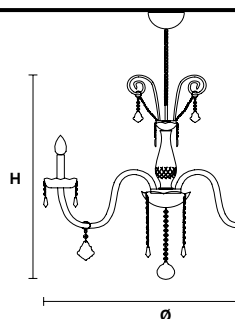

VE 874/6

VE 874/8

Chandelier

TECHNICAL INFORMATION	LIGHTING SYSTEM	DESCRIPTION
Ø 77 cm / 30.31 "	6×E14×10 W max (not included).	Blown glass arm frame, crystal pendants.
H 63 cm / 24.80"		
W 9 kg / 19.84 lb		
CRYSTALS		PRICE (EXCL. VAT)
HALF CUT GLASS		€ 1.500,00
CUT CRYSTAL		€ 1.850,00
PREMIUM CRYSTAL		€ 3.870,00