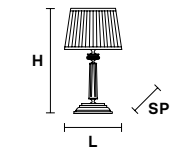

VE 1018 TL1 P Table lamp			CE
TECHNICAL INFORMATION	LIGHTING SYSTEM	DESCRIPTION	
L 17 cm / 6.69" SP 17 cm / 6.69" H 41 cm / 16.14"	1xE14x10 W max (not included).	Gold plated solid brass base. LAMP SHADES: IVORY PONGÉ	
PRICE (EXCL. VAT)			
€ 460,00