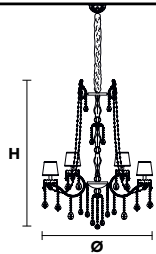

Standard chain	MT/CG	RW/DW
	MT Traditional version CG Coloured glass version	RW RGB-W Led version DW Dynamic White Led version
	LIGHTING Traditional E14 lightbulbs SIZE With lampshades, overall diameter is 5 cm (2") larger than specified FRAME MT Chrome or gold plated metal covered with transparent glass CG Painted metal covered with transparent glass LAMP SHADES MT Damask DAM/14/GD-GD CG Organza ORG/14/...COLOUR PENDANTS MT Transparent glass or crystal CG Coloured glass	LIGHTING WHITE LED sources CRI>90 RGB-W each light 330 Nominal lm at 3000K DW each light 490 Nominal lm at 4700K SIZE Same size as MT or CG FRAME Chrome or gold plated metal covered with transparent glass LAMP SHADES No lampshades included PENDANTS Transparent glass or crystal

VE 987/15

TECHNICAL INFORMATION	LIGHTING SYSTEM	VERSION	CRYSTALS	PRICE (EXCL. VAT)
	STANDARD LIGHTING			
Ø 95 cm / 37.40"	15×E14×10 W max (not included). Triac Dimmable	VE 987/15 MT	HALF CUT GLASS CUT CRYSTAL PREMIUM CRYSTAL	€ 5.460,00 € 6.180,00 € 13.760,00
H 130 cm / 51.18"		VE 987/15 CG		€ 7.190,00
W 20 kg / 44.09 lb				
	INTEGRATED LED LIGHTING			
	15×LED source – 60 W tot Control system: DMX On request Radio Control and Masiero Smart Light App only for RW version.	VE 987/15 RW/DW	HALF CUT GLASS CUT CRYSTAL PREMIUM CRYSTAL	€ 7.780,00 € 8.500,00 € 16.050,00