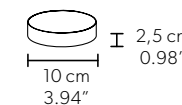

TECHNICAL INFORMATION	
<b>Ø</b>	220 cm / 86.61"
<b>H</b>	946 cm / 372.44"
<b>W</b>	135 kg / 297.62 lb

480 LED LIGHTS - CRI > 90  
3000 K - 720W- 93600 Nominal lm  
Dimmable PUSH or DMX on request.

**Fixing:** 1 x central bracket  
19 x single steel cables.