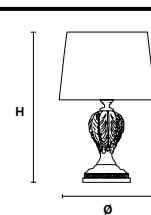

ACANTIA TL1N

Table lamp

TECHNICAL INFORMATIONS	SHADE	FINISHING	PRICE (EXCL. VAT)
Ø 30 cm / 11.81" H 46 cm / 18.11"	DAM/30/WH DAM/30/BK	V95-V90	€ 470,00
WW 1×E27×20 W max USA 1×E26×60 W max (not included)