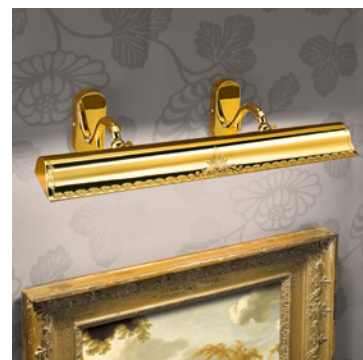

VE 860 A4		Applique		CE
TECHNICAL INFORMATION		LIGHTING SYSTEM	DESCRIPTION	
L	60 cm / 23.62"	4xG9x10 W max (not included).	Gold plated metal frame.	
SP	26 cm / 10.24"			
H	15 cm / 5.91"			
W	5 kg / 11 lb			
			PRICE (EXCL. VAT) € 840,00