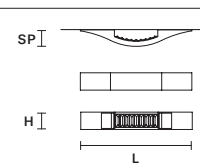

LIBE A55

Applique

SIZE	INTEGRATED LED LIGHTING	FINISHINGS	PRICE (EXCL. VAT)
L 55 cm / 21.65"	7 W CRI>90	● W01 ● W03	880,00 €
SP 8 cm / 3.14"	3000 K – 658 NOMINAL LM	● G14	900,00 €
H 8,5 cm / 3.34"	DIMM NO		

LIBE ROUND TL40

Table lamp round

SIZE	INTEGRATED LED LIGHTING	FINISHINGS	PRICE (EXCL. VAT)
L 40 cm / 15.74"	36,5 W CRI>90	● W01 ● W03	1.690,00 €
SP 30 cm / 11.81"	3000 K – 3431 NOMINAL LM	● G14	NOT AVAILABLE
H 43 cm / 16.93"	DIMM OWN BUTTON