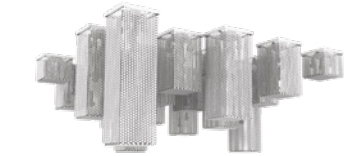

CUBO COMBO PL21 200 SQ Ceiling €€

TECHNICAL INFORMATION	FINISHING	PENDANTS	CRYSTALS	PRICE (EXCL. VAT)
L 200 cm / 78.74"	G04 ●	TRANSPARENT	HALF CUT GLASS	€ 21.300,00
SP 200 cm / 78.74"			CUT CRYSTAL	€ 29.450,00
H 80 cm / 31.49"			PREMIUM CRYSTAL	€ 77.450,00
A 4 X Cubo PL/Square/Medium/20		COLOURED	HALF CUT GLASS	€ 33.670,00
B 7 X Cubo PL/Square/Medium/40			CUT CRYSTAL	€ 46.910,00
C 7 X Cubo PL/Square/Medium/60				
D 3 X Cubo PL/Square/Medium/80				
WW 151×E14×10 W (not included)				
USA 151×E12×40 W (not included)