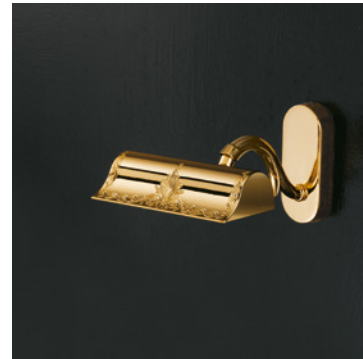

VE 860 A1 P		Applique		CE
TECHNICAL INFORMATION		LIGHTING SYSTEM	DESCRIPTION	
L	20 cm / 7.87"	1xE14x10 W max (not included).	Gold plated metal frame.	
SP	26 cm / 10.24"			
H	15 cm / 5.91"			
W	2 kg / 4.40 lb			
			PRICE (EXCL. VAT) € 310,00