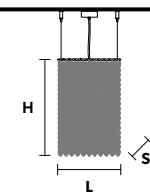

CUBO S/SQUARE/MEDIUM 40 Suspension ■ SQUARE

TECHNICAL INFORMATION		FINISHING	PENDANTS	CRYSTALS	PRICE (EXCL. VAT)
L	25 cm / 9.84"	G04 ●	TRANSPARENT	HALF CUT GLASS	€ 980,00
SP	25 cm / 9.84"			CUT CRYSTAL	€ 1.290,00
H	40 cm / 15.74"			PREMIUM CRYSTAL	€ 3.220,00
WW	7×E14×10 W		COLOURED	HALF CUT GLASS	€ 1.470,00
USA	7×E12×40 W <i>(not included)</i>			CUT CRYSTAL	€ 2.030,00