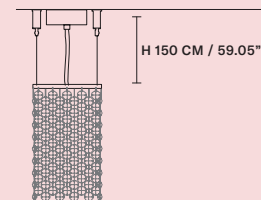

STANDARD CABLES FOR ALL SUSPENSIONS

CUBO S/SQUARE/SMALL 20 Suspension

SIZE

L 12.5 cm / 4.92"
SP 12.5 cm / 4.92"
H 20 cm / 7.87"

STANDARD LIGHTING

1xE14x10 W MAX (NOT INCL.)
USA 1xE12x40 W MAX (NOT INCL.)

FINISHINGS

G04

PENDANTS

TRANSPARENT

COLOURED

CRYSTALS

HALF CUT GLASS

CUT CRYSTAL

PREMIUM CRYSTAL

HALF CUT GLASS

CUT CRYSTAL

PRICE (EXCL. VAT)

350,00 €

420,00 €

870,00 €

470,00 €

630,00 €

CUBO S/SQUARE/SMALL 40 Suspension

SIZE

L 12.5 cm / 4.92"
SP 12.5 cm / 4.92"
H 40 cm / 15.74"

STANDARD LIGHTING

1xE14x10 W MAX (NOT INCL.)
USA 1xE12x40 W MAX (NOT INCL.)

FINISHINGS

G04

PENDANTS

TRANSPARENT

COLOURED

CRYSTALS

HALF CUT GLASS

CUT CRYSTAL

PREMIUM CRYSTAL

HALF CUT GLASS

CUT CRYSTAL

PRICE (EXCL. VAT)

460,00 €

610,00 €

1.460,00 €

680,00 €

930,00 €