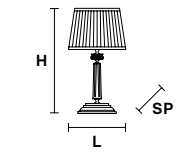

VE 1018 TL1 P Table lamp			CE
TECHNICAL INFORMATION	LIGHTING SYSTEM	DESCRIPTION	
L 17 cm / 6.69" SP 17 cm / 6.69" H 41 cm / 16.14"	1xE14x10 W max (not included).	Gold plated solid brass base. LAMP SHADES: IVORY PONGÉ	
PRICE (EXCL. VAT)			
			€ 460,00