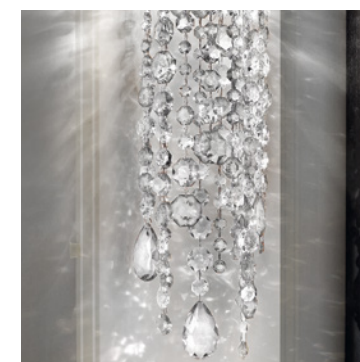

Applique

TECHNICAL INFORMATION	LIGHTING SYSTEM	DESCRIPTION
L 15 cm / 6.00"	2×E14×10 W max (not included).	Powder coated metal frame, only transparent glass pendants.
SP 12 cm / 4.80"		
H 70 cm / 27.60"		
W 3 kg / 6.61 lb		

CRYSTALS	PRICE (EXCL. VAT)
HALF CUT GLASS	€ 420,00
CUT CRYSTAL	€ 790,00