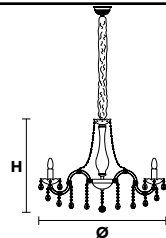

VE 940/8

TECHNICAL INFORMATION	LIGHTING SYSTEM	VERSION	CRYSTALS	PRICE (EXCL. VAT)
Ø 62 cm / 24.40" H 50 cm / 19.68" W 8.3 kg / 18.29 lb	STANDARD LIGHTING 8×E14×10 W max (not included). Triac Dimmable	VE 940/8 MT	HALF CUT GLASS CUT CRYSTAL PREMIUM CRYSTAL	€ 1.420,00 € 1.760,00 € 3.500,00
	INTEGRATED LED LIGHTING	VE 940/8 CG		€ 2.030,00
	8×LED source –32 W tot Control system: DMX On request Radio Control and Masiero Smart Light App only for RW version.	VE 940/8 RW/DW	HALF CUT GLASS CUT CRYSTAL PREMIUM CRYSTAL	€ 2.660,00 € 3.000,00 € 4.720,00