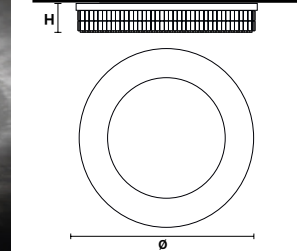

VE 760/PL8 RD

Ceiling

TECHNICAL INFORMATION	LIGHTING SYSTEM	DESCRIPTION
Ø 60 cm / 23.62"	8×E27×20 W max (not included). Ø max 45 mm	Metal frame and crystal pendants
H 18 cm / 7.08"		
W 21 kg / 46.29 lb		
CRYSTALS		PRICE (EXCL. VAT)
CUT CRYSTAL		€ 3.590,00
PREMIUM CRYSTAL		€ 11.330,00