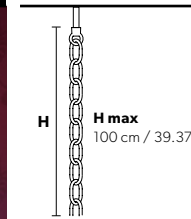

Standard chain

MT
Traditional version
CG
Coloured glass version

LIGHTING Traditional E14 lightbulbs
SIZE With lampshades, overall diameter is 5 cm (2") larger than specified
FRAME **MT** Chrome or gold plated metal covered with transparent glass
CG Painted metal covered with painted glass
LAMP SHADES **MT** Organza ORG/14/WH
CG Organza ORG/14/...COLOUR
PENDANTS **MT** Transparent glass or crystal
CG Coloured glass

RW
RGB-W Led version
DW
Dynamic White Led version

LIGHTING WHITE LED sources CRI>90
RGB-W each light 330 Nominal lm at 3000K
DW each light 490 Nominal lm at 4700K
SIZE Same size as MT or CG
FRAME Chrome or gold plated metal covered with transparent glass
LAMP SHADES No lampshades included
PENDANTS Transparent glass or crystal