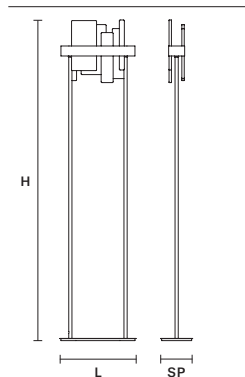

HONICÈ STL

Floor lamp

SIZE	
L	38 cm / 14.96"
SP	16 cm / 6.29"
H	160 cm / 62.99"

INTEGRATED LED LIGHTING	
UP	6 W CRI>95 3000 K – 860 NOMINAL LM
DOWN	6 W CRI>95 3000 K – 860 NOMINAL LM
DIMM	OWN BUTTON

FINISHINGS	
● V99	
● G01	

PRICE (EXCL. VAT)	
● V99	1.700,00 €
● G01	1.930,00 €

: FOR THE US MARKET, REFER TO THE RELEVANT PRICE LIST.

: FOR THE US MARKET, REFER TO THE RELEVANT PRICE LIST.