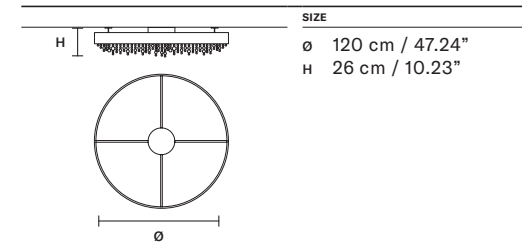

OLÀ PL12 120

Ceiling

STANDARD LIGHTING	FINISHINGS	GLASS	PRICE (EXCL. VAT)
12×E27×20 W MAX (NOT INCL.)	V95 F01 F02 F03	COLORED GLASS	6.850,00 €
USA 12×E26×60 W MAX (NOT INCL.)	V30 V50 V83 V90	TRANSPARENT CUT CRYSTAL	11.560,00 €
	G01	COLORED GLASS	7.400,00 €
		TRANSPARENT CUT CRYSTAL	12.220,00 €
INTEGRATED LED LIGHTING	FINISHINGS	GLASS	PRICE (EXCL. VAT)
DOWN 62,4 W CRI>95	V95 F01 F02 F03	COLORED GLASS	7.480,00 €
3000 K – 7425 NOMINAL LM	V30 V50 V83 V90	TRANSPARENT CUT CRYSTAL	12.180,00 €
DIMM 1-10V	G01	COLORED GLASS	8.020,00 €
		TRANSPARENT CUT CRYSTAL	12.850,00 €