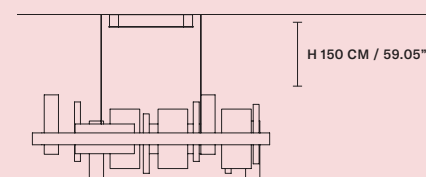

STANDARD CABLES FOR ALL SUSPENSIONS

HONICÈ S200

Suspension

SIZE	INTEGRATED LED LIGHTING	FINISHINGS	PRICE (EXCL. VAT)
L 200 cm / 78.74"	UP 21,1 W CRI>95 3000 K – 2781 NOMINAL LM	V99	3.760,00 €
SP 8 cm / 3.14"		G01	4.160,00 €
H 33 cm / 12.99"	DOWN 44,46 W CRI>95 3000 K – 5871 NOMINAL LM		
	DIMM 0-10V		

HONICÈ S150

Suspension

SIZE	INTEGRATED LED LIGHTING	FINISHINGS	PRICE (EXCL. VAT)
L 150 cm / 59.05"	UP 17 W CRI>95 3000 K – 1854 NOMINAL LM	V99	2.960,00 €
SP 8 cm / 3.14"		G01	3.260,00 €
H 33 cm / 12.99"	DOWN 33,5 W CRI>95 3000 K – 4326 NOMINAL LM		
	DIMM 0-10V		

HONICÈ S100

Suspension

SIZE	INTEGRATED LED LIGHTING	FINISHINGS	PRICE (EXCL. VAT)
L 100 cm / 39.37"	UP 9,36 W CRI>95 3000 K – 1236 NOMINAL LM	V99	1.930,00 €
SP 8 cm / 3.14"		G01	2.150,00 €
H 33 cm / 12.99"	DOWN 21,1 W CRI>95 3000 K – 2781 NOMINAL LM		
	DIMM 0-10V		

HONICÈ S70

Suspension

SIZE	INTEGRATED LED LIGHTING	FINISHINGS	PRICE (EXCL. VAT)
L 70 cm / 27.55"	UP 7 W CRI>95 3000 K – 927 NOMINAL LM	V99	1.410,00 €
SP 8 cm / 3.14"		G01	1.580,00 €
H 33 cm / 12.99"	DOWN 15 W CRI>95 3000 K – 2008 NOMINAL LM		
	DIMM 0-10V		

Ⓜ : FOR THE US MARKET, REFER TO THE RELEVANT PRICE LIST.