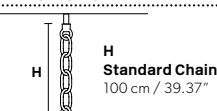

VE 873/24

**Chandelier**

TECHNICAL INFORMATION	LIGHTING SYSTEM	DESCRIPTION
Ø 145 cm / 57.10"	24×E14×10 W max (not included).	Blown glass arm frame, crystal pendants.
H 175 cm / 68.90"		
W 48 kg / 105.82 lb		
<b>CRYSTALS</b>		<b>PRICE (EXCL. VAT)</b>
HALF CUT GLASS		€ 10.180,00
CUT CRYSTAL		€ 11.790,00
PREMIUM CRYSTAL		€ 20.320,00