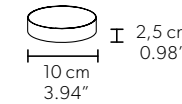

FINISHING	PRICE (EXCL. VAT)
G04	€ 6.570,00

G03-G14	€ 7.910,00

Any additional element
requires one additional
cup with driver and
control board.