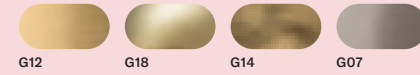

GALVANIC BATH*

*NOT AVAILABLE FOR HONICÈ S80 AND HONICÈ S50

GLOSSY PAINTED

V87