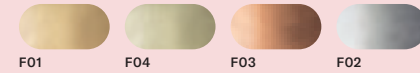

V87

LEAF DECORATION

F01

F04

F03

F02