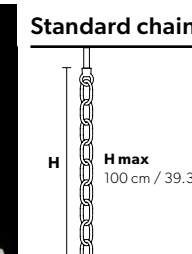

MT/CG		RW/DW	
	MT Traditional version		RW RGB-W Led version
	CG Coloured glass version		DW Dynamic White Led version
LIGHTING	Traditional E14 lightbulbs	LIGHTING	WHITE LED sources CRI>90
SIZE	With lampshades, overall diameter is 5 cm (2") larger than specified	RGB-W	each light 330 Nominal lm at 3000K
FRAME	MT Chrome or gold plated metal covered with transparent glass	DW	each light 490 Nominal lm at 4700K
	CG Painted metal covered with painted glass	SIZE	Same size as MT or CG
LAMP SHADES	MT Organza ORG/14/WH	FRAME	Chrome or gold plated metal covered with transparent glass
	CG Organza ORG/14/...COLOUR	LAMP SHADES	No lampshades included
PENDANTS	MT Transparent glass or crystal	PENDANTS	Transparent glass or crystal
	CG Coloured glass