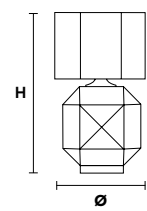

VE 1054 TL1 MOK

Table lamp

CE

TECHNICAL INFORMATION	LIGHTING SYSTEM	DESCRIPTION
Ø 23 cm / 9.00"	1xE27x20 W max (not included).	Hand made blown Murano glass base.
H 37 cm / 14.60"		
W 2.6 kg / 5.73 lb		

PRICE (EXCL. VAT)

€ 650,00