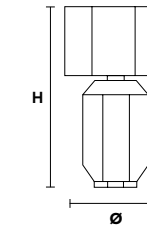

VE 1057 TL1

Table lamp

CE

TECHNICAL INFORMATION	LIGHTING SYSTEM	DESCRIPTION
Ø 29 cm / 11.40"	1xE27x20 W max (not included).	Hand made blown Murano glass base.
H 49 cm / 19.30"		
W 3 kg / 6.61 lb		

PRICE (EXCL. VAT)

€ 730,00