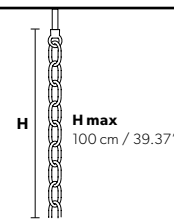

Standard chain

MT/CG

MT
Traditional version
CG
Coloured glass version

LIGHTING Traditional E14 lightbulbs
SIZE With lampshades, overall diameter is 5 cm (2") larger than specified
FRAME **MT** Chrome or gold plated metal covered with transparent glass
CG Painted metal covered with painted glass
LAMP SHADES **MT** No lampshades included
CG No lampshades included
PENDANTS **MT** Transparent glass or crystal
CG Coloured glass

RW/DW

RW
RGB-W Led version
DW
Dynamic White Led version

LIGHTING WHITE LED sources CRI>90
RGB-W each light 330 Nominal lm at 3000K
DW each light 490 Nominal lm at 4700K
SIZE Same size as MT or CG
FRAME Chrome or gold plated metal covered with transparent glass
LAMP SHADES No lampshades included
PENDANTS Transparent glass or crystal