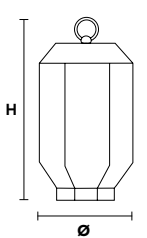

VE 1055 TL1

VE 1056 TL1 BLU

Table lamp

CE *

TECHNICAL INFORMATION	LIGHTING SYSTEM	DESCRIPTION
Ø 18 cm / 7.00"	1xE14x10 W max (not included).	Hand made blown Murano glass base.
H 35 cm / 13.80"		

PRICE (EXCL. VAT)

€ 480,00