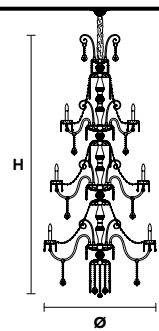

VE 871/32

VE 871/64

Chandelier