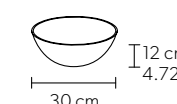

G03-G14

€ 8.240,00

Fixing: 1 x central bracket
19 x single steel cables.
The cup contains:
1 x driver
1 x control board