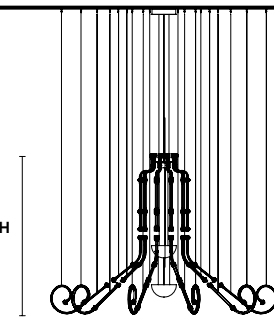

**G03-G14**

€ 17.180,00

**Fixing:** 1 x canopy  
50 x single steel cables.  
The canopy contains:  
1 x driver

The box contains:  
1 x control board

Each cup contains:  
1 x drivers  
1 x control boards

**RAQAM Q3** BASIC BATCH A – MODULO 2 X 10 + MODULO 5 X 10 + MODULO 6 X 10