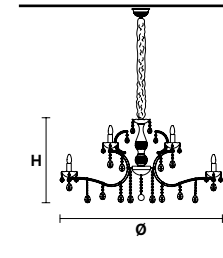

VE 917/15

TECHNICAL INFORMATION

Ø 85 cm / 33.46"
H 60 cm / 23.62"
W 18 kg / 39.68 lb

LIGHTING SYSTEM

STANDARD LIGHTING
15×E14×10 W max (not included).
Triac Dimmable

VERSION

VE 917/15 MT
VE 917/15 CG

CRYSTALS

HALF CUT GLASS
CUT CRYSTAL
PREMIUM CRYSTAL

PRICE (EXCL. VAT)

€ 3.250,00
€ 3.750,00
€ 6.890,00
€ 4.320,00

INTEGRATED LED LIGHTING

15×LED source – 60 W tot
Control system: DMX
On request Radio Control and Masiero Smart Light App only for RW version.

VE 917/15 RW/DW

HALF CUT GLASS
CUT CRYSTAL
PREMIUM CRYSTAL

€ 5.570,00
€ 6.070,00
€ 9.180,00