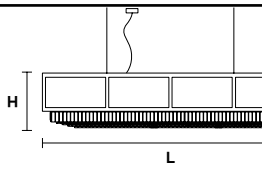

VE 770/S34

Suspension

TECEBE CE ENEC

TECHNICAL INFORMATION	LIGHTING SYSTEM	DESCRIPTION
L 160 cm / 63.00"	34×E14×10 W max (not included).	Metal frame with plates of white carrara marble or valencia cream marble and crystal pendants
SP 40 cm / 15.75"		
H 40 cm / 15.75"		
W 58 kg / 127.86 lb		
CRYSTALS		PRICE (EXCL. VAT)
CUT CRYSTAL		€ 9.380,00
	H Standard Cable 150 cm / 59.05"