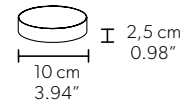

RAQAM O1 BASIC BATCH B - MODULO 5 X 16

TECHNICAL INFORMATION	
L	93.5 x 93.5 cm / 36.81 x 36.81"
H	50 cm / 19.68"
W	26 kg / 57.32 lb

96 LED LIGHTS CRI > 90
3000 K - 144W- 18720- Nominal lm
Dimmable PUSH or DMX on request.

Fixing:
1 x canopy
12 x single steel cables.

FINISHING	PRICE (EXCL. VAT)
G04	€ 6.300,00

G03-G14	€ 7.580,00

Each box contains:
1 x control board
1 x driver

Any additional element
requires one additional
cup with driver and
control board.

RAQAM O1 COMPOSITION - BASIC BATCH B X 5

TECHNICAL INFORMATION	
L	93.5 x 93.5 cm / 36.81 x 36.81"
H	250 cm / 98.42"
W	135 kg / 297.62 lb

480 LED LIGHTS CRI > 90
3000 K - 720W- 93600 Nominal lm
Dimmable PUSH or DMX on request.

Fixing:
1 x canopy
12 x single steel cables.

FINISHING	PRICE (EXCL. VAT)
G04	€ 30.020,00

G03-G14	€ 36.070,00

Each box contains:
1 x control board
1 x driver

Any additional element
requires one additional
cup with driver and
control board.

RAQAM P3 BASIC BATCH A - MODULO 3 X 8

TECHNICAL INFORMATION	
Ø	220 cm / 86.61"
H	47 cm / 18.50"
W	17 kg / 37.47 lb

48 LED LIGHTS CRI > 90
3000 K - 72W- 9360 Nominal lm
Dimmable PUSH or DMX on request.

Fixing: 1 x central bracket
19 x single steel cables.
The cup contains:
1 x driver
1 x control board

FINISHING	PRICE (EXCL. VAT)
G04	€ 3.780,00

G03-G14	€ 4.540,00

RAQAM P3 BASIC BATCH B - MODULO 3 X 16

TECHNICAL INFORMATION	
Ø	220 cm / 86.61"
H	147 cm / 57.87"
W	26 kg / 57.32 lb

96 LED LIGHTS CRI > 90
3000 K - 144W- 18720 Nominal lm
Dimmable PUSH or DMX on request.

Fixing: 1 x central bracket
19 x single steel cables.
The cup contains:
1 x driver
1 x control board

FINISHING	PRICE (EXCL. VAT)
G04	€ 6.570,00

G03-G14	€ 7.910,00

Any additional element
requires one additional
cup with driver and
control board.

RAQAM P3 COMPOSITION - BASIC BATCH B X 5

TECHNICAL INFORMATION	
Ø	220 cm / 86.61"
H	946 cm / 372.44"
W	135 kg / 297.62 lb