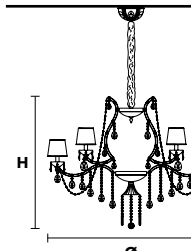

VE 991/24

TECHNICAL INFORMATION
Ø 140 cm / 55.11"
H 100 cm / 39.37"
W 30 kg / 66.13 lb

TECHNICAL INFORMATION	LIGHTING SYSTEM	VERSION	CRYSTALS	PRICE (EXCL. VAT)
	STANDARD LIGHTING			
	24×E14×10 W max (not included). Triac Dimmable	VE 991/24 MT	HALF CUT GLASS CUT CRYSTAL PREMIUM CRYSTAL	€ 6.680,00 € 8.290,00 € 15.630,00
		VE 991/24 CG		€ 9.790,00
	INTEGRATED LED LIGHTING			
	24×LED source – 96 W tot Control system: DMX On request Radio Control and Masiero Smart Light App only for RW version.	VE 991/24 RW/DW	HALF CUT GLASS CUT CRYSTAL PREMIUM CRYSTAL	€ 10.390,00 € 12.000,00 € 19.300,00