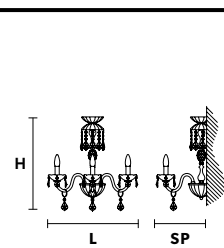

Applique

TECHNICAL INFORMATION	LIGHTING SYSTEM	DESCRIPTION
L 50 cm / 19.70"	3×E14×10 W max (not included).	Blown glass arm frame, crystal pendants.
SP 28 cm / 11.05"		
H 54 cm / 21.25"		
W 3 kg / 6.61 lb		
CRYSTALS		PRICE (EXCL. VAT)
HALF CUT GLASS		€ 670,00
CUT CRYSTAL		€ 730,00
PREMIUM CRYSTAL		€ 830,00