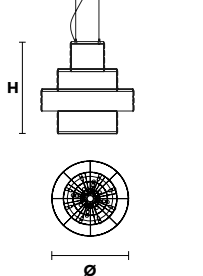

Suspension

TECEBE CE ENEC

TECHNICAL INFORMATION	LIGHTING SYSTEM	DESCRIPTION
Ø 86 cm / 33.85"	16 ×E27×20 W max (not included).	Metal frame and crystal pendants
H 88 cm / 34.65"		
W 45 kg / 99.20 lb		
CRYSTALS		PRICE (EXCL. VAT)
CUT CRYSTAL		€ 7.930,00
	H Standard Cable 150 cm / 59.05"