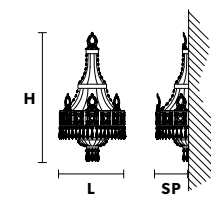

Applique

TECHNICAL INFORMATION	LIGHTING SYSTEM	DESCRIPTION
L 35 cm / 13.78"	3×E14×10 W max (not included).	Solid Brass gold plated frame, crystal pendants.
SP 18 cm / 7.09"		
H 62 cm / 24.41"		
W 5 kg / 11.02 lb		
CRYSTALS	PRICE (EXCL. VAT)	
HALF CUT GLASS	€ 2.190,00	
CUT CRYSTAL	€ 2.340,00	
PREMIUM CRYSTAL	€ 2.940,00