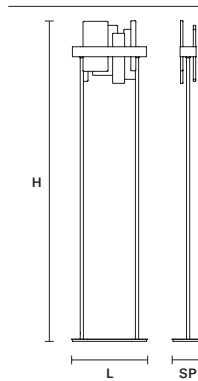

RIBBON STL

Floor lamp

SIZE	INTEGRATED LED LIGHTING	FINISHINGS	PRICE (EXCL. VAT)
L 38 cm / 14.96" SP 16 cm / 6.29" H 160 cm / 62.99"	UP 6 W CRI>95 3000 K - 860 NOMINAL LM DOWN 6 W CRI>95 3000 K - 860 NOMINAL LM DIMM OWN BUTTON	● V90 ● G01	1.290,00 € 1.570,00 €

☰ : FOR THE US MARKET, REFER TO THE RELEVANT PRICE LIST.

☰ : FOR THE US MARKET, REFER TO THE RELEVANT PRICE LIST.