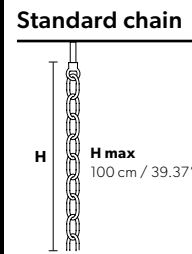

Standard chain	MT/CG	RW/DW
	MT Traditional version CG Coloured glass version	RW RGB-W Led version DW Dynamic White Led version
	LIGHTING Traditional E14 lightbulbs SIZE With lampshades, overall diameter is 5 cm (2") larger than specified FRAME MT Chrome or gold plated metal covered with transparent glass CG Painted metal covered with transparent glass LAMP SHADES MT Damask DAM/14/GD-GD CG Organza ORG/14/...COLOUR PENDANTS MT Transparent glass or crystal CG Coloured glass	LIGHTING WHITE LED sources CRI>90 RGB-W each light 330 Nominal lm at 3000K DW each light 490 Nominal lm at 4700K SIZE Same size as MT or CG FRAME Chrome or gold plated metal covered with transparent glass LAMP SHADES No lampshades included PENDANTS Transparent glass or crystal