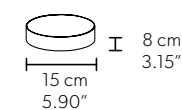

TECHNICAL INFORMATION	FINISHING	PRICE (EXCL. VAT)
Ø 62 cm / 24.40" H 58 cm / 22.85" W 18 kg / 39.68 lb	G04	€ 4.600,00

60 LED LIGHTS CRI > 90 3000 K - 90W - 11700 Nominal Lm Dimmable PUSH or DMX on request.	G03-G14	€ 5.700,00

Any additional element made of module 7x10, requires one additional cup with driver and control board