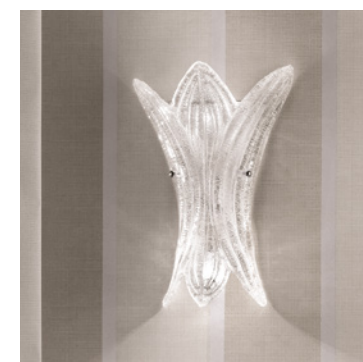

VE 1116 A2 AMB		Applique		CE
TECHNICAL INFORMATION		LIGHTING SYSTEM	DESCRIPTION	
L	28 cm / 11.10"	2×E14×10 W max (not included).	Painted metal frame, diffuser in hand made cast glass with "graniglia" finishing.	
SP	15 cm / 6.00"			
H	38 cm / 15.00"			
W	3 kg / 6.61 lb			
PRICE (EXCL. VAT)		€ 250,00		