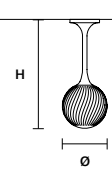

TEE OUT PL1 20

Ceiling

SIZE	
Ø	20 cm / 7.90"
H	49 cm / 19.30"

STANDARD LIGHTING

1×E14×10 W MAX (NOT INCL.)*
USA 1×E12×40 W MAX (NOT INCL.)*

FINISHINGS

● E81 ● E95

CE IP54

PRICE (EXCL. VAT)

360,00 €

* BULB MAX Ø 37 mm L 110 mm