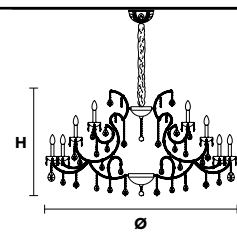

VE 934/40

TECHNICAL INFORMATION
Ø 150 cm / 59.05"
H 95 cm / 37.40"
W 50 kg / 110.23 lb

TECHNICAL INFORMATION	LIGHTING SYSTEM	VERSION	CRYSTALS	PRICE (EXCL. VAT)
	STANDARD LIGHTING			
	40×E14×10 W max (not included). Triac Dimmable	VE 934/40 MT	HALF CUT GLASS CUT CRYSTAL PREMIUM CRYSTAL	€ 12.290,00 € 14.030,00 € 23.760,00
		VE 934/40 CG		€ 16.260,00
	INTEGRATED LED LIGHTING			
	40×LED source – 160 W tot Control system: DMX On request Radio Control and Masiero Smart Light App only for RW version.	VE 934/40 RW/DW	HALF CUT GLASS CUT CRYSTAL PREMIUM CRYSTAL	€ 18.470,00 € 20.210,00 € 29.880,00