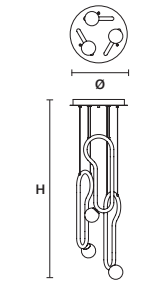

VISIO C3 M2 RD 40

Applique

SIZE	INTEGRATED LED LIGHTING	FINISHINGS	PRICE (EXCL. VAT)
ø 40 cm / 15.70" H MAX 150 cm / 59.10"	16,5 W CRI>90 3000 K – 1935 NOMINAL LM DIMM 1-10V + PUSH	● V87	1.330,00 €

VISIO C5 RD 80