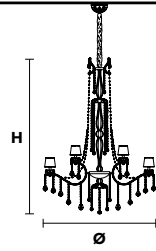

TECHNICAL INFORMATION	LIGHTING SYSTEM	VERSION	CRYSTALS	PRICE (EXCL. VAT)
	STANDARD LIGHTING			
Ø 95 cm / 37.40"	15×E14×10 W max (not included). Triac Dimmable	VE 987/15 MT	HALF CUT GLASS CUT CRYSTAL PREMIUM CRYSTAL	€ 5.460,00 € 6.180,00 € 13.760,00
H 130 cm / 51.18"		VE 987/15 CG		€ 7.190,00
W 20 kg / 44.09 lb				
	INTEGRATED LED LIGHTING			
	15×LED source – 60 W tot Control system: DMX On request Radio Control and Masiero Smart Light App only for RW version.	VE 987/15 RW/DW	HALF CUT GLASS CUT CRYSTAL PREMIUM CRYSTAL	€ 7.780,00 € 8.500,00 € 16.050,00

VE 987/18