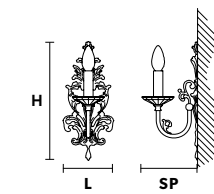

VE 1073 A1

Applique

TECHNICAL INFORMATION	LIGHTING SYSTEM	DESCRIPTION
L 15 cm / 5.91"	1×E14×10 W max (not included).	Gold plated solid brass frame.
SP 15 cm / 5.91"		
H 33 cm / 12.99"		
W 3 kg / 6.61 lb		

PRICE (EXCL. VAT)
€ 470,00