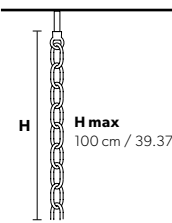

Standard chain

MT/CG

MT
Traditional version
CG
Coloured glass version

LIGHTING Traditional E14 lightbulbs
SIZE With lampshades, overall diameter is 5 cm (2") larger than specified
FRAME **MT** Chrome or gold plated metal covered with transparent glass
CG Painted metal covered with painted glass
LAMP SHADES **MT** No lampshades included
CG No lampshades included
PENDANTS **MT** Transparent glass or crystal
CG Coloured glass

RW/DW

RW
RGB-W Led version
DW
Dynamic White Led version

LIGHTING WHITE LED sources CRI>90
RGB-W each light 330 Nominal lm at 3000K
DW each light 490 Nominal lm at 4700K
SIZE Same size as MT or CG
FRAME Chrome or gold plated metal covered with transparent glass
LAMP SHADES No lampshades included
PENDANTS Transparent glass or crystal