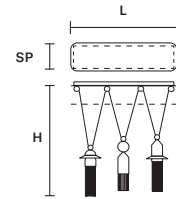

NAPPE C3 LN 75

Composition (N1+N2+N4)

SIZE	INTEGRATED LED LIGHTING	FINISHINGS	PRICE (EXCL. VAT)
L 75 cm / 29.52" SP 20 cm / 7.87" H MAX 155 cm / 61.02"	3 × 16,2 W CRI>90 3000 K - 2064 NOMINAL LM DIMM 1-10V + PUSH	V95 V72 V51 V21 V95 V90 V35 V70 V84	1.240,00 €