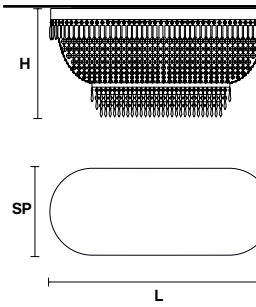

VE 820 PL26

Ceiling

TECHNICAL INFORMATION	LIGHTING SYSTEM	DESCRIPTION
L 150 cm / 59.10"	2×E27×20 W max (not included).	Gold plated metal frame, crystal pendants.
SP 47 cm / 18.50"	18×E14×10 W max (not included).	
H 50 cm / 19.69"		
W 50 kg / 110.2 lb		
CRYSTALS		PRICE (EXCL. VAT)
CUT CRYSTAL		€ 11.330,00
PREMIUM CRYSTAL		€ 23.800,00