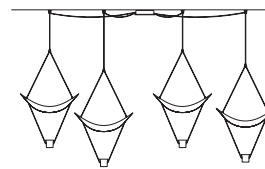

VOLLEE C4 G

Suspension

INTEGRATED LED LIGHTING
25,6 W CRI>90
3000 K – 3200 NOMINAL LM
DIMM 1-10V + PUSH

FINISHINGS
V95 V90 V99 V55 V24

CE
PRICE (EXCL. VAT)
2.320,00 €