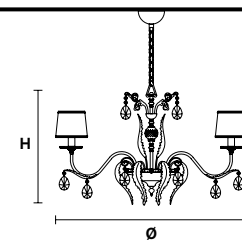

ACANTIA 8

Chandelier

TECHNICAL INFORMATIONS	SHADE	FINISHING	CRYSTALS	PRICE (EXCL. VAT)
Ø 85 cm / 33.46" H 50 cm / 19.68"	DAM/14/WH DAM/14/BK	V95-V90	CUT CRYSTAL PREMIUM CRYSTAL	€ 2.240,00 € 2.770,00
WW 8×E14×10 W max USA 8×E12×40 W max (not included)		G03+F01	CUT CRYSTAL PREMIUM CRYSTAL	€ 2.760,00 € 3.220,00