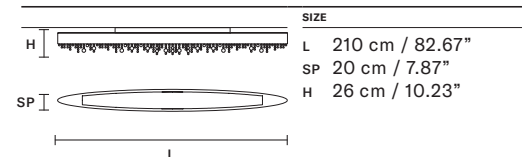

OLÀ PL8 OV 210

Ceiling

STANDARD LIGHTING	FINISHINGS	GLASS	PRICE (EXCL. VAT)
8×E14×10 W MAX (NOT INCL.)	V95 F01 F02 F03	COLORED GLASS	4.180,00 €
USA 8×E12×40 W MAX (NOT INCL.)	V30 V50 V83 V90	TRANSPARENT CUT CRYSTAL	6.300,00 €
	G01	COLORED GLASS	5.000,00 €
		TRANSPARENT CUT CRYSTAL	7.200,00 €
INTEGRATED LED LIGHTING	FINISHINGS	GLASS	PRICE (EXCL. VAT)
DOWN 70,2 W CRI>95	V95 F01 F02 F03	COLORED GLASS	4.700,00 €
3000 K – 8560 NOMINAL LM	V30 V50 V83 V90	TRANSPARENT CUT CRYSTAL	6.830,00 €
DIMM 1-10V	G01	COLORED GLASS	5.520,00 €
		TRANSPARENT CUT CRYSTAL	7.730,00 €

Ⓜ : FOR THE US MARKET, REFER TO THE RELEVANT PRICE LIST.