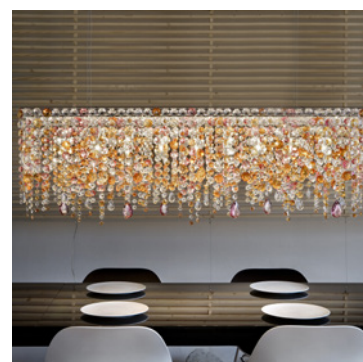

VE 895 S6 Suspension

TECHNICAL INFORMATION	LIGHTING SYSTEM	DESCRIPTION
L 126 cm / 49.60" SP 15 cm / 5.90" H 40 cm / 15.75" W 17 kg / 37.47 lb CRYSTALS HALF CUT GLASS	6×E14×10 W max (not included).	Powder coated metal frame, painted glass pendants.
PRICE (EXCL. VAT)		€ 2.790,00