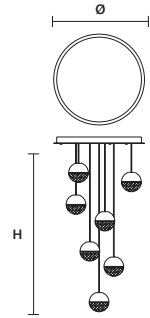

IGLÙ C7 RD 60

SIZE	INTEGRATED LED LIGHTING	FINISHINGS	PRICE (EXCL. VAT)
ø 60cm / 23.62" H MAX 150 cm / 59.05"	37,8W CRI>90 3000K - 4816 NOMINAL LM DIMM PUSH + 1-10V	● V86	1.720,00 €