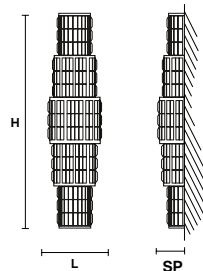

VE 764 A4 P

Applique

TECEBE CE ENEC

TECHNICAL INFORMATION	LIGHTING SYSTEM	DESCRIPTION
L 24 cm / 9.45"	9×E14×10 W max (not included).	Metal frame and crystal pendants
SP 12 cm / 4.70"		
H 104 cm / 40.95"		
W 7 kg / 15.43 lb		
CRYSTALS		PRICE (EXCL. VAT)
CUT CRYSTAL		€ 1.460,00