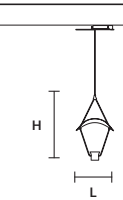

VOLLEE S1P UP

Suspension

SIZE
L 25 cm / 9.84"
SP 17,5 cm / 6.89"
H 44 cm / 17.32"

INTEGRATED LED LIGHTING
6,6 W CRI>90
3000 K – 825 NOMINAL LM
DIMM NO

FINISHINGS
V95 V90 V99 V55 V24

CE
PRICE (EXCL. VAT)
340,00 €