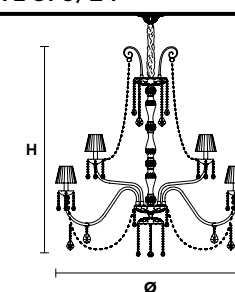

VE 873/24

**Chandelier**

TECHNICAL INFORMATION	LIGHTING SYSTEM	DESCRIPTION
Ø 145 cm / 57.10"	24×E14×10 W max (not included).	Blown glass arm frame, crystal pendants.
H 175 cm / 68.90"		
W 48 kg / 105.82 lb		
<b>CRYSTALS</b>		<b>PRICE (EXCL. VAT)</b>
HALF CUT GLASS		€ 10.180,00
CUT CRYSTAL		€ 11.790,00
PREMIUM CRYSTAL		€ 20.320,00