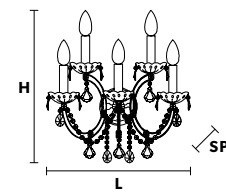

TECHNICAL INFORMATION	LIGHTING SYSTEM	VERSION	CRYSTALS	PRICE (EXCL. VAT)
	STANDARD LIGHTING			
L 45 cm / 17.72"	5x E14x10 W max (not included). Triac Dimmable	VE 942/A5 MT	HALF CUT GLASS	€ 500,00
SP 25 cm / 9.84"			CUT CRYSTAL	€ 610,00
H 40 cm / 15.75"			PREMIUM CRYSTAL	€ 1.000,00
		VE 942/A5 CG		€ 700,00
	INTEGRATED LED LIGHTING			
	5x LED source -20 W tot Control system: DMX On request Radio Control and Masiero Smart Light App only for RW version.	VE 942/A5 RW/DW	HALF CUT GLASS	€ 1.360,00
			CUT CRYSTAL	€ 950,00
			PREMIUM CRYSTAL	€ 1.840,00