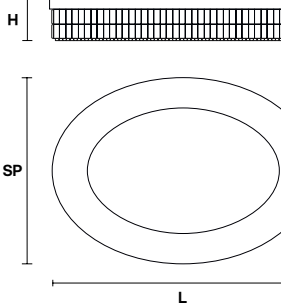

VE 760/PL 22 OV

VE 764 A9 G

Ceiling

CE

TECHNICAL INFORMATION	LIGHTING SYSTEM	DESCRIPTION
L 200 cm / 78.74"	22×E27×20 W max (not included). Ø max 45 mm	Metal frame and crystal pendants
SP 85 cm / 33.50"		
H 18 cm / 7.08"		
W 59 kg / 130.07lb		
CRYSTALS		PRICE (EXCL. VAT)
CUT CRYSTAL		€ 10.570,00
PREMIUM CRYSTAL		€ 35.730,00