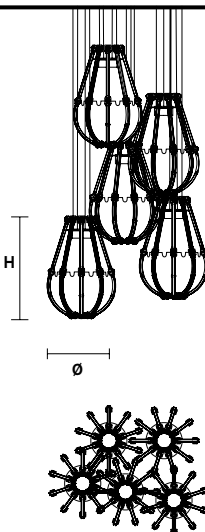

RAQAM M1 BASIC BATCH A - (MODULO 3 X 10) X 5

CE

TECHNICAL INFORMATION	FINISHING	PRICE (EXCL. VAT)
Ø 65 cm / 25.59" H 85 cm / 33.46" W 100 kg / 220.46lb	G04	€ 22.850,00

300 LED LIGHTS CRI > 90 3000K - 450W - 58500 Nominal Lm Dimmable PUSH or DMX on request.	G03-G14	€ 27.440,00

Fixing: 5 x canopy.
Each canopy contains:
1 x driver

Each box contains:
1 x control board