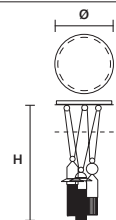

**SUGGESTED CONFIGURATION FOR C10**

**NAPPE C3 RD 40**

**Composition (N1+N2+N4)**

SIZE	INTEGRATED LED LIGHTING	FINISHINGS	PRICE (EXCL. VAT)
∅ 40 cm / 15.74" H MAX 155 cm / 61.02"	3 × 16,2 W CRI>90 3000 K - 2064 NOMINAL LM DIMM 1-10V + PUSH	V95 V72 V51 V21 V95 V90 V35 V70 V84	1.240,00 €