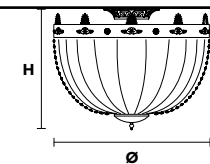

VE 827 PL10

Ceiling

TECHNICAL INFORMATION	LIGHTING SYSTEM	DESCRIPTION
Ø 90 cm / 35.43"	10×E27×20 W max (not included).	Solid Brass gold plated frame, crystal pendants.
H 70 cm / 27.56"		
W 23 kg / 50.70 lb		
CRYSTALS	PRICE (EXCL. VAT)	
HALF CUT GLASS	€ 6.620,00	
CUT CRYSTAL	€ 8.810,00	
PREMIUM CRYSTAL	€ 12.470,00