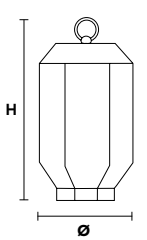

VE 1056 TL1 YEL

Table lamp

CE *

TECHNICAL INFORMATION	LIGHTING SYSTEM	DESCRIPTION
Ø 18 cm / 7.00"	1xE14x10 W max (not included).	Hand made blown Murano glass base.
H 35 cm / 13.80"		

PRICE (EXCL. VAT)

€ 550,00