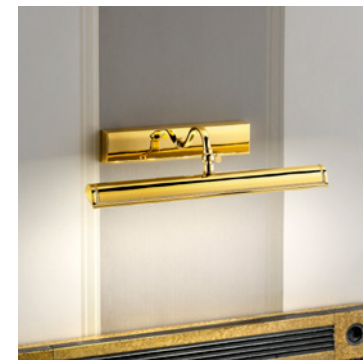

VE 868 G		Applique		CE
TECHNICAL INFORMATION		LIGHTING SYSTEM	DESCRIPTION	
L	31 cm / 12.20"	LEDx5 W 3000K	Gold plated metal frame. LED lighting system. Ballast included.	
SP	15 cm / 5.91"			
H	10 cm / 3.94"			
W	4.5 kg / 9.92 lb			
			PRICE (EXCL. VAT) € 640,00