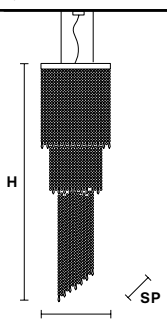

H Standard Cable  
150 cm / 59.05"

VE 814/16 75

Suspension

TECHNICAL INFORMATION	LIGHTING SYSTEM	DESCRIPTION
<b>L</b> 75 cm / 29.53"	16x E27x20 W max (not included).	Chrome plated metal frame, crystal pendants.
<b>SP</b> 75 cm / 29.53"		
<b>H</b> 200 cm / 78.74"		
<b>W</b> 50 kg / 110.23 lb		
CRYSTALS	PRICE (EXCL. VAT)	
HALF CUT GLASS	€ 7.780,00	
CUT CRYSTAL	€ 11.090,00	
PREMIUM CRYSTAL	€ 30.600,00	