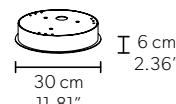

G03-G14

€ 17.540,00

Fixing: 1 x canopy
30 x single steel cables.
The canopy contains:
1 x driver