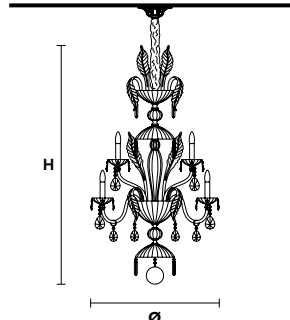

VE 886/A3

Chandelier

TECHNICAL INFORMATION	LIGHTING SYSTEM	DESCRIPTION
Ø 70 cm / 27.55"	12×E14×10 W max (not included).	Blown glass arm frame, crystal pendants.
H 130 cm / 51.20"		
W 27 kg / 59.52 lb		
CRYSTALS		PRICE (EXCL. VAT)
HALF CUT GLASS		€ 3.020,00
CUT CRYSTAL		€ 3.260,00
PREMIUM CRYSTAL		€ 6.490,00