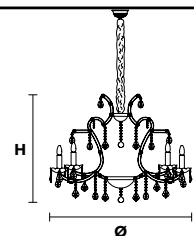

VE 934/12

TECHNICAL INFORMATION
Ø 95 cm / 37.40"
H 80 cm / 31.49"
W 17 kg / 37.47 lb

TECHNICAL INFORMATION	LIGHTING SYSTEM	VERSION	CRYSTALS	PRICE (EXCL. VAT)
	STANDARD LIGHTING			
	12×E14×10 W max (not included). Triac Dimmable	VE 934/12 MT	HALF CUT GLASS CUT CRYSTAL PREMIUM CRYSTAL	€ 3.360,00 € 4.070,00 € 8.150,00
		VE 934/12 CG		€ 4.710,00
	INTEGRATED LED LIGHTING			
	12×LED source – 48 W tot Control system: DMX On request Radio Control and Masiero Smart Light App only for RW version.	VE 934/12 RW/DW	HALF CUT GLASS CUT CRYSTAL PREMIUM CRYSTAL	€ 5.210,00 € 5.920,00 € 9.990,00