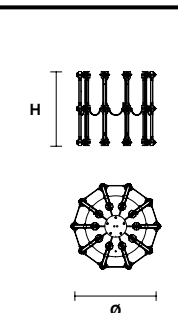

RAQAM M7 ADDITIONAL ELEMENT TO INCREASE THE OVERALL HEIGHT - MODULO 7 X 10

CE