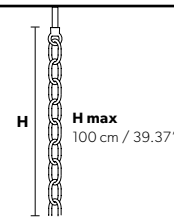

Standard chain