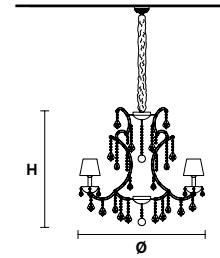

VE 915/12

TECHNICAL INFORMATION

Ø 95 cm / 37.40"
H 82 cm / 32.28"
W 25 kg / 55.11 lb

LIGHTING SYSTEM

STANDARD LIGHTING
12×E14×10 W max (not included).
Triac Dimmable

VERSION

VE 915/12 MT
VE 915/12 CG

CRYSTALS

HALF CUT GLASS
CUT CRYSTAL
PREMIUM CRYSTAL

PRICE (EXCL. VAT)

€ 4.850,00
€ 5.250,00
€ 8.990,00
€ 6.120,00

INTEGRATED LED LIGHTING

12×LED source – 48 W tot
Control system: DMX
On request Radio Control and Masiero Smart Light App only for RW version.

VE 915/12 RW/DW

HALF CUT GLASS
CUT CRYSTAL
PREMIUM CRYSTAL

€ 6.710,00
€ 7.110,00
€ 10.820,00