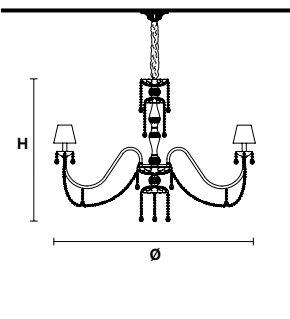

VE 875/12

Chandelier

TECHNICAL INFORMATION	LIGHTING SYSTEM	DESCRIPTION
Ø 120 cm / 47.30"	12×E14×10 W max (not included).	Blown glass arm frame, crystal pendants.
H 120 cm / 47.30"		
W 25 kg / 55.11 lb		
CRYSTALS		PRICE (EXCL. VAT)
HALF CUT GLASS		€ 5.310,00
CUT CRYSTAL		€ 6.440,00
PREMIUM CRYSTAL		€ 13.010,00