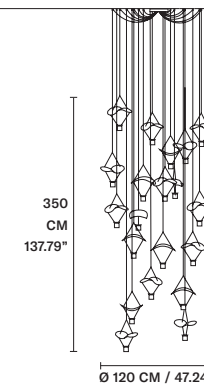

SUGGESTED CONFIGURATION FOR C5 P X4

Ⓜ : FOR THE US MARKET, REFER TO THE RELEVANT PRICE LIST.

Ⓜ : FOR THE US MARKET, REFER TO THE RELEVANT PRICE LIST.