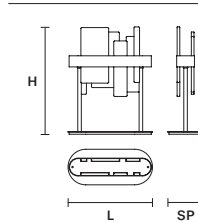

RIBBON TL

Table lamp

SIZE	INTEGRATED LED LIGHTING	FINISHINGS	PRICE (EXCL. VAT)
L 38 cm / 14.96" SP 16 cm / 6.29" H 48 cm / 18.89"	UP 6 W CRI>95 3000 K - 860 NOMINAL LM DOWN 6 W CRI>95 3000 K - 860 NOMINAL LM DIMM OWN BUTTON	● V90 ● G01	1.050,00 € 1.260,00 €