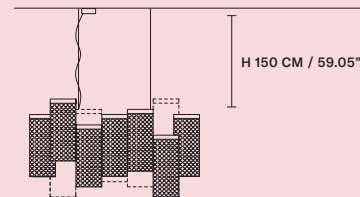

STANDARD CABLES FOR ALL SUSPENSIONS