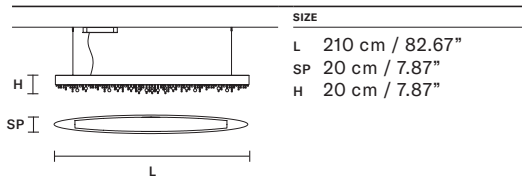

OLÀ S8 OV 210

Suspension

STANDARD LIGHTING	FINISHINGS	GLASS	PRICE (EXCL. VAT)
8×E14×10 W MAX (NOT INCL.)	V95 F01 F02 F03	COLORED GLASS	4.180,00 €
USA 8×E12×40 W MAX (NOT INCL.)	V30 V50 V83 V90	TRANSPARENT CUT CRYSTAL	6.300,00 €
	G01	COLORED GLASS	5.020,00 €
		TRANSPARENT CUT CRYSTAL	7.220,00 €
INTEGRATED LED LIGHTING	FINISHINGS	GLASS	PRICE (EXCL. VAT)
UP 15,6 W CRI>95	V95 F01 F02 F03	COLORED GLASS	4.700,00 €
3000 K – 1856 NOMINAL LM	V30 V50 V83 V90	TRANSPARENT CUT CRYSTAL	6.830,00 €
DOWN 70,2 W CRI>95	G01	COLORED GLASS	5.550,00 €
3000 K – 8560 NOMINAL LM		TRANSPARENT CUT CRYSTAL	7.760,00 €
DIMM 1-10V