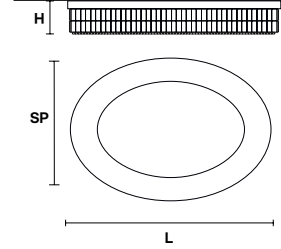

VE 760/PL 16 OV

Ceiling

CE

TECHNICAL INFORMATION	LIGHTING SYSTEM	DESCRIPTION
L 150 cm / 59.10"	16×E27×20 W max (not included). Ø max 45 mm	Metal frame and crystal pendants
SP 75 cm / 29.50"		
H 18 cm / 7.08"		
W 40 kg / 88.18lb		
CRYSTALS		PRICE (EXCL. VAT)
CUT CRYSTAL		€ 6.970,00
PREMIUM CRYSTAL		€ 23.590,00