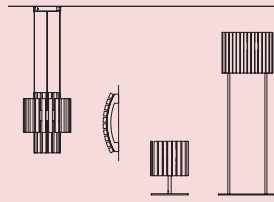

Vegas

SUSPENSION
APPLIQUE
TABLE LAMP
FLOOR LAMP

Struttura in metallo con diffusore in listelli di vetro effetto roccia Illuminazione a LED.

Metal frame with diffuser in strips of rock looking glass. LED lighting.

Gestell aus Metall mit Diffusor aus Glasleisten, Gestein aussehend. LED-Beleuchtung.

Estructura de metal con difusor en listones de cristal efecto roca. Iluminación LED.

Structure en métal peint avec diffuseur en bandes de verre effet roche. Éclairage à LED.

Металлический каркас с рассеивателем из стекла с эффектом горного хрусталя. Светодиодное освещение.

这种灯具有金属结构，而且在灯具外面有岩石类似的玻璃条们。LED照明。

هيكل معدني
مع ناشر ضوء في شرائح
زجاجية ذات تأثير صخري.
إضاءة ليد.

FINISHINGS

STANDARD