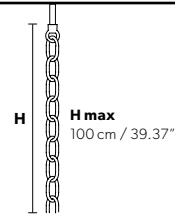

Standard chain

MT/CG

MT
Traditional version
CG
Coloured glass version

LIGHTING Traditional E14 lightbulbs
SIZE With lampshades, overall diameter is 5 cm (2") larger than specified
FRAME **MT** Chrome or gold plated metal covered with transparent glass
CG Painted metal covered with painted glass
LAMP SHADES **MT** Damask DAM/14/GD-GD
CG Organza ORG/14/...COLOUR
PENDANTS **MT** Transparent glass or crystal
CG Coloured glass

RW/DW

RW
RGB-W Led version
DW
Dynamic White Led version

LIGHTING WHITE LED sources CRI>90
RGB-W each light 330 Nominal lm at 3000K
DW each light 490 Nominal lm at 4700K
SIZE Same size as MT or CG
FRAME Chrome or gold plated metal covered with transparent glass
LAMP SHADES No lampshades included
PENDANTS Transparent glass or crystal