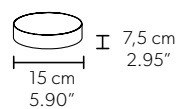

TECHNICAL INFORMATION	FINISHING	PRICE (EXCL. VAT)
Ø 65 cm / 25.59" H 85 cm / 33.46" W 20 kg / 44.1 lb	G04	€ 4.290,00

60 LED LIGHTS CRI > 90 3000K - 90W - 11700 Nominal Lm Dimmable PUSH or DMX on request.	G03-G14	€ 5.470,00

Fixing: 1 x canopy.
The canopy contains:
1 x driver

The box contains:
1 x control board