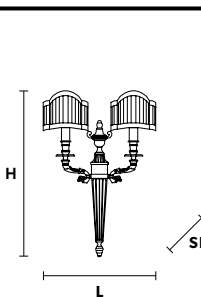

Applique

TECHNICAL INFORMATION	LIGHTING SYSTEM	DESCRIPTION
L 40 cm / 15.75"	2×E14×10 W max (not included).	Gold plated solid brass frame.
SP 18 cm / 7.09"		LAMPSHADES: PONGÉ
H 70 cm / 27.56"		
W 3 kg / 6.61 lb		

PRICE (EXCL. VAT)
€ 760,00