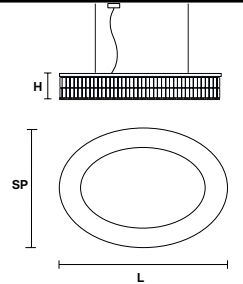

VE 760/S12 OV

VE 760/S16 OV

Suspension

TECHNICAL INFORMATION	LIGHTING SYSTEM	DESCRIPTION
L 103 cm / 40.55"	12×E27×20 W max (not included). Ø max 45 mm	Metal frame and crystal pendants
SP 63 cm / 24.80"		
H 18 cm / 7.08"		
W 21 kg / 46.29 lb		
CRYSTALS		PRICE (EXCL. VAT)
CUT CRYSTAL		€ 4.840,00
PREMIUM CRYSTAL		€ 16.360,00