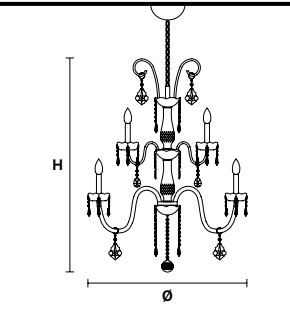

VE 874/A2

Chandelier

TECHNICAL INFORMATION	LIGHTING SYSTEM	DESCRIPTION
Ø 95 cm / 37.50"	24×E14×10 W max (not included).	Blown glass arm frame, crystal pendants.
H 110 cm / 43.30"		
W 34 kg / 74.95 lb		
CRYSTALS		PRICE (EXCL. VAT)
HALF CUT GLASS		€ 3.940,00
CUT CRYSTAL		€ 4.730,00
PREMIUM CRYSTAL		€ 10.810,00