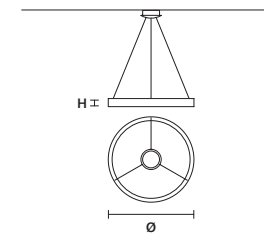

LIBE ROUND S140

Suspension round

SIZE
ø 140 cm / 55.11"
H 8,5 cm / 3.34"

INTEGRATED LED LIGHTING
144 W CRI>90
3000 K – 13536 NOMINAL LM
DIMM 1-10V

FINISHINGS
W01 W03
G14

PRICE (EXCL. VAT)
5.990,00 €
6.220,00 €