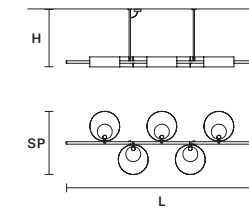

SOUND BIL5

Suspension

SIZE
L 191 cm / 75.19"
SP 64 cm / 25.19"
H 58 cm / 22.83"
WITH ROD B**

STANDARD LIGHTING

5xG9x10 W MAX (NOT INCL.)*

FINISHINGS

G12
G18+V90

PRICE (EXCL. VAT)
2.190,00 €
2.330,00 €

INTEGRATED LED LIGHTING

UP 22 W CRI>90
3000 K – 3250 NOMINAL LM
DOWN 22 W CRI>90
3000 K – 3250 NOMINAL LM
DIMM 1-10V + DALI + PUSH

FINISHINGS

G12
G18+V90

PRICE (EXCL. VAT)
2.900,00 €
3.080,00 €