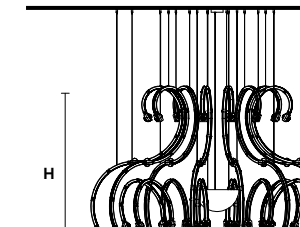

RAQAM Q5 BASIC BATCH B – MODULO 1 X 8