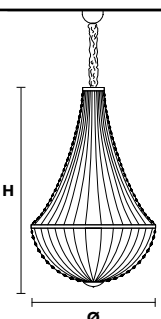

Suspension