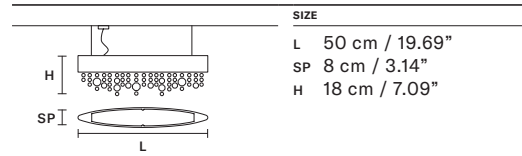

OLÀ S2 OV 50

Suspension

STANDARD LIGHTING	FINISHINGS	GLASS	PRICE (EXCL. VAT)
2×E27×20 W MAX (NOT INCL.)	V95 F01 F02 F03	COLORED GLASS	650,00 €
USA 2×E26×60 W MAX (NOT INCL.)	V30 V50 V83 V90	TRANSPARENT CUT CRYSTAL	840,00 €
	G01	COLORED GLASS	840,00 €
		TRANSPARENT CUT CRYSTAL	1.040,00 €
INTEGRATED LED LIGHTING	FINISHINGS	GLASS	PRICE (EXCL. VAT)
UP 5,2 W CRI>95	V95 F01 F02 F03	COLORED GLASS	790,00 €
3000 K – 618 NOMINAL LM	V30 V50 V83 V90	TRANSPARENT CUT CRYSTAL	980,00 €
DOWN 7,8 W CRI>95	G01	COLORED GLASS	970,00 €
3000 K – 930 NOMINAL LM		TRANSPARENT CUT CRYSTAL	1.180,00 €
DIMM 1-10V + PUSH