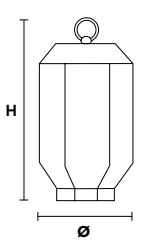

Table lamp

CE *

TECHNICAL INFORMATION	LIGHTING SYSTEM	DESCRIPTION
Ø 18 cm / 7.00"	1xE14x10 W max (not included).	Hand made blown Murano glass base.
H 35 cm / 13.80"		

PRICE (EXCL. VAT)

€ 550,00