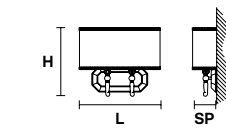

VE 1065 A2 Applique			CE
TECHNICAL INFORMATION	LIGHTING SYSTEM	DESCRIPTION	
L 37 cm / 14.57" SP 11 cm / 4.33" H 28 cm / 11.02" W 5 kg / 11.02 lb	2xE14x10 W max (not included).	Gold plated solid brass base. LAMP SHADES: IVORY SHANTUNG	
PRICE (EXCL. VAT)			
			€ 750,00