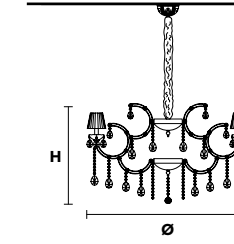

VE 981/12

TECHNICAL INFORMATION
Ø 106 cm / 41.73"
H 70 cm / 27.55"
W 20 kg / 44.09 lb

TECHNICAL INFORMATION	LIGHTING SYSTEM	VERSION	CRYSTALS	PRICE (EXCL. VAT)
	STANDARD LIGHTING			
	12x E14x10 W max (not included). Triac Dimmable	VE 981/12 MT	HALF CUT GLASS CUT CRYSTAL PREMIUM CRYSTAL	€ 4.960,00 € 5.760,00 € 9.900,00
		VE 981/12 CG		€ 6.650,00
	INTEGRATED LED LIGHTING			
	12x LED source - 48 W tot Control system: DMX On request Radio Control and Masiero Smart Light App only for RW version.	VE 981/12 RW/DW	HALF CUT GLASS CUT CRYSTAL PREMIUM CRYSTAL	€ 6.820,00 € 7.610,00 € 11.740,00