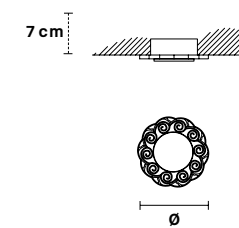

TECHNICAL INFORMATION	LIGHTING SYSTEM	DESCRIPTION
Ø 10 cm / 3.94"	1xGU10x15 W max (not included).	Solid brass antiqued gold spot light. Bulbs not included. Hole Ø 2.37".
W 0.5 kg / 1.10 lb		

PRICE (EXCL. VAT)

€ 130,00