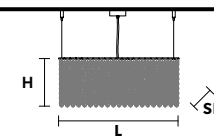

CUBO S/SQUARE/LARGE 20 Suspension ■ SQUARE

TECHNICAL INFORMATION		FINISHING	PENDANTS	CRYSTALS	PRICE (EXCL. VAT)
L	50 cm / 19.68"	G04 ●	TRANSPARENT	HALF CUT GLASS	€ 1.490,00
SP	50 cm / 19.68"			CUT CRYSTAL	€ 1.950,00
H	20 cm / 7.87"			PREMIUM CRYSTAL	€ 4.620,00
WW	12×E14×10 W		COLOURED	HALF CUT GLASS	€ 2.200,00
USA	12×E12×40 W <i>(not included)</i>			CUT CRYSTAL	€ 2.990,00