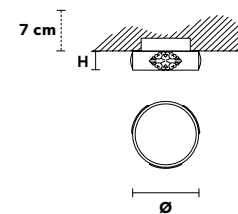

VE 1104

Ceiling

CE

TECHNICAL INFORMATION		LIGHTING SYSTEM	DESCRIPTION
Ø	10 cm / 3.94"	1xGU10x15 W max (not included).	Solid brass gold plated spot light. Bulbs not included. Hole Ø 2.37".
H	4 cm / 1.57"		
W	0.7 kg / 1.54 lb		

PRICE (EXCL. VAT)

€ 140,00