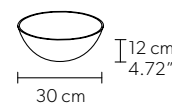

Each cup contains:
1 x drivers
1 x control boards