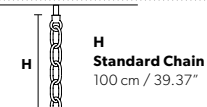

TECHNICAL INFORMATION	LIGHTING SYSTEM	DESCRIPTION
Ø 90 cm / 35.50"	14×E27×20 W max (not included).	Chrome plated metal frame, crystal pendants.
H 150 cm / 59.10"		
W 37.5 kg / 82.67 lb		
CRYSTALS	PRICE (EXCL. VAT)	
HALF CUT GLASS	€ 7.180,00	
CUT CRYSTAL	€ 12.550,00	
PREMIUM CRYSTAL	€ 33.220,00