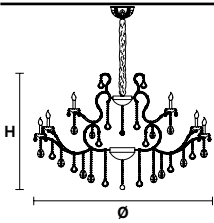

VE 909/30

TECHNICAL INFORMATION
Ø 144 cm / 56.69"
H 102 cm / 40.15"
W 55 kg / 121.25 lb

TECHNICAL INFORMATION	LIGHTING SYSTEM	VERSION	CRYSTALS	PRICE (EXCL. VAT)
	STANDARD LIGHTING			
	30×E14×10 W max (not included). Triac Dimmable	VE 909/30 MT	HALF CUT GLASS CUT CRYSTAL PREMIUM CRYSTAL	€ 10.540,00 € 12.630,00 € 23.580,00
		VE 909/30 CG		€ 14.610,00
	INTEGRATED LED LIGHTING			
	30×LED source -120 W tot Control system: DMX On request Radio Control and Masiero Smart Light App only for RW version.	VE 909/30 RW/DW	HALF CUT GLASS CUT CRYSTAL PREMIUM CRYSTAL	€ 15.170,00 € 17.260,00 € 24.040,00