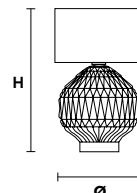

VE 1053 TL1 P

Table lamp

CE *

TECHNICAL INFORMATION	LIGHTING SYSTEM	DESCRIPTION
Ø 25 cm / 9.80"	1xE14x10 W max (not included).	Hand made blown Murano glass base.
H 38 cm / 15.00"		
W 1.6 kg / 3.53 lb		

PRICE (EXCL. VAT)

€ 500,00

* ETL only for US market.

* ETL only for US market.