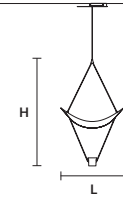

VOLLEE S1G

Suspension

SIZE
L 52 cm / 20.47"
SP 36 cm / 14.17"
H 88 cm / 34.65"

INTEGRATED LED LIGHTING
7,5 W CRI>90
3000 K – 915 NOMINAL LM
DIMM NO

FINISHINGS
V95 V90 V99 V55 V24

CE
PRICE (EXCL. VAT)
600,00 €