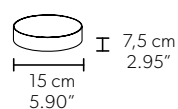

TECHNICAL INFORMATION	FINISHING	PRICE (EXCL. VAT)
Ø 65 cm / 25.59" H 85 cm / 33.46" W 100 kg / 220.46lb	G04	€ 22.850,00

300 LED LIGHTS CRI > 90 3000K - 450W - 58500 Nominal Lm Dimmable PUSH or DMX on request.	G03-G14	€ 27.440,00

Fixing: 5 x canopy.
Each canopy contains:
1 x driver

Each box contains:
1 x control board