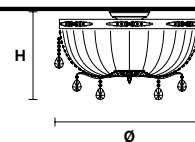

ACANTIA PL4

Ceiling

TECHNICAL INFORMATIONS	FINISHING	CRYSTALS	PRICE (EXCL. VAT)
Ø 50 cm / 19.68" H 35 cm / 13.78"	V95-V90	HALF CUT GLASS CUT CRYSTAL PREMIUM CRYSTAL	€ 1.550,00 € 2.020,00 € 3.880,00
WW 4×E27×20 W max USA 4×E26×60 W max (not included)	G03+F01	HALF CUT GLASS CUT CRYSTAL PREMIUM CRYSTAL	€ 1.780,00 € 2.340,00 € 4.410,00

Ⓜ : For the US market, refer to the relevant price list.

Ⓜ : For the US market, refer to the relevant price list.