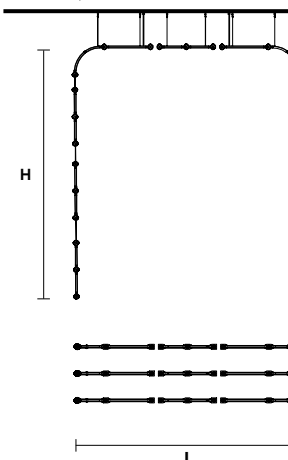

RAQAM R4 BASIC BATCH A – MODULO 3 X 6 + MODULO 7 X 21

TECHNICAL INFORMATION

L 227 x 58 cm / 89.37 x 22.83"
H 250 cm / 98.42"
W 32 kg / 70.54 lb

FINISHING

G04 ●

PRICE (EXCL. VAT)

€ 9.660,00

162 LED LIGHTS CRI>90
3000K - 243 W - 31590 Nominal lm
Dimmable PUSH or DMX on request.

G03-G14 ●●

€ 11.410,00

Fixing:

18 x single steel cables.
15 x main power supply
(2 x drivers + 2 x control boards recessed)