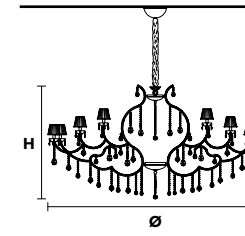

VE 996/48

TECHNICAL INFORMATION	LIGHTING SYSTEM	VERSION	CRYSTALS	PRICE (EXCL. VAT)
Ø 210 cm / 82.67" H 110 cm / 43.30" W 95 kg / 209.43 lb	STANDARD LIGHTING 48×E14×10 W max (not included). Triac Dimmable	VE 996/48 MT	HALF CUT GLASS CUT CRYSTAL PREMIUM CRYSTAL	€ 22.050,00 € 24.860,00 € 44.210,00
	INTEGRATED LED LIGHTING	VE 996/48 CG		€ 28.680,00
	48×LED source – 192 W tot Control system: DMX On request Radio Control and Masiero Smart Light App only for RW version.	VE 996/48 RW/DW	HALF CUT GLASS CUT CRYSTAL PREMIUM CRYSTAL	€ 29.470,00 € 32.280,00 € 51.550,00