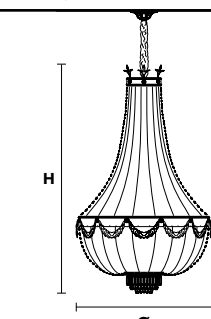

VE 818/12

Suspension

TECHNICAL INFORMATION	LIGHTING SYSTEM	DESCRIPTION
Ø 60 cm / 23.62"	12x E27x20 W max (not included).	Gold plated metal frame, crystal pendants.
H 100 cm / 39.37"		
W 20 kg / 44.09 lb		
CRYSTALS	PRICE (EXCL. VAT)	
HALF CUT GLASS	€ 3.890,00	
CUT CRYSTAL	€ 5.050,00	
PREMIUM CRYSTAL	€ 11.360,00	

H Standard Chain
100 cm / 39.37"