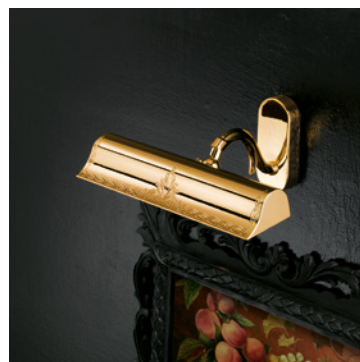

VE 860 A2 G		Applique		CE
TECHNICAL INFORMATION		LIGHTING SYSTEM	DESCRIPTION	
L	31 cm / 12.20"	2xE14x10 W max (not included).	Gold plated metal frame.	
SP	26 cm / 10.24"			
H	15 cm / 5.91"			
W	2.2 kg / 4.84 lb			
			PRICE (EXCL. VAT) € 400,00