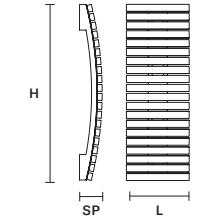

VEGAS A G VRT

Applique

SIZE	INTEGRATED LED LIGHTING	FINISHINGS	PRICE (EXCL. VAT)
L 28 cm / 11.02" SP 10 cm / 3.93" H 79 cm / 31.10"	14 W CRI>95 3000 K – 1854 NOMINAL LM DIMM NO	F04	1.050,00 €

VEGAS A G

Applique