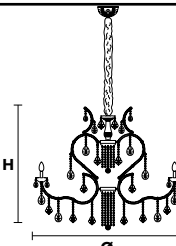

VE 927/16

TECHNICAL INFORMATION
Ø 118 cm / 46.45"
H 84 cm / 33.07"
W 33 kg / 72.75 lb

TECHNICAL INFORMATION	LIGHTING SYSTEM	VERSION	CRYSTALS	PRICE (EXCL. VAT)
	STANDARD LIGHTING			
	16×E14×10 W max (not included). Triac Dimmable	VE 927/16 MT	HALF CUT GLASS CUT CRYSTAL PREMIUM CRYSTAL	€ 6.530,00 € 7.900,00 € 17.050,00
		VE 927/16 CG		€ 9.170,00
	INTEGRATED LED LIGHTING			
	16×LED source -64 W tot Control system: DMX On request Radio Control and Masiero Smart Light App only for RW version.	VE 927/16 RW/DW	HALF CUT GLASS CUT CRYSTAL PREMIUM CRYSTAL	€ 9.000,00 € 10.370,00 € 19.500,00