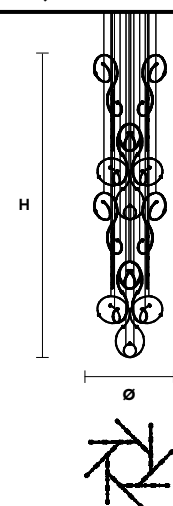

48 x single steel cables.  
 24 x main power supply  
 (3 x drivers + 3 x control boards recessed)

**RAQAM R3** BASIC BATCH A - MODULO 1 X 16

TECHNICAL INFORMATION

**Ø** 125 cm / 49.21"  
**H** 530 cm / 208.66"  
**W** 52 kg / 114.64 lb