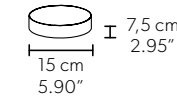

The box contains:
1 x control board