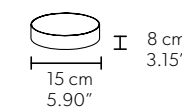

TECHNICAL INFORMATION	FINISHING	PRICE (EXCL. VAT)
Ø 62 cm / 24.40" H 263 cm / 103.54" W 62 kg / 136.68 lb	G04	€ 15.110,00

220 LED LIGHTS CRI > 90 3000 K - 330 W - 42900 Nominal Lm Dimmable PUSH or DMX on request.	G03-G14	€ 18.000,00

Fixing:
1 x canopy.
10x single steel cables
The canopy contains:
2 x drivers

Each box contains:
1 x control board.

Any additional element made of module 7x10, requires one additional cup with driver and control board.