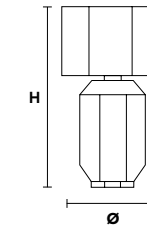

VE 1057 TL1

Table lamp

CE

TECHNICAL INFORMATION	LIGHTING SYSTEM	DESCRIPTION
Ø 29 cm / 11.40"	1xE27x20 W max (not included).	Hand made blown Murano glass base.
H 49 cm / 19.30"		
W 3 kg / 6.61 lb		

PRICE (EXCL. VAT)

€ 730,00