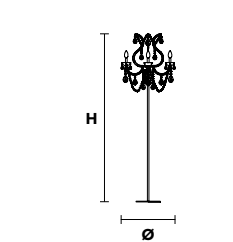

VE 938/STL5*

TECHNICAL INFORMATION		LIGHTING SYSTEM	VERSION	CRYSTALS	PRICE (EXCL. VAT)
		STANDARD LIGHTING			CC ENEC
Ø	50 cm / 19.69"	5x E14x10 W max (not included). Triac Dimmable	VE 938/STL5 MT	HALF CUT GLASS	€ 1.250,00
H	185 cm / 72.83"			CUT CRYSTAL	€ 1.670,00
				PREMIUM CRYSTAL	€ 3.320,00
			VE 938/STL5 CG		€ 1.950,00
		INTEGRATED LED LIGHTING			CE ENEC
		5x LED source – 20 W tot Control system: DMX On request Radio Control and Masiero Smart Light App only for RW version.	VE 938/STL5 RW/DW	HALF CUT GLASS	€ 2.100,00
				CUT CRYSTAL	€ 2.010,00
				PREMIUM CRYSTAL	€ 4.160,00