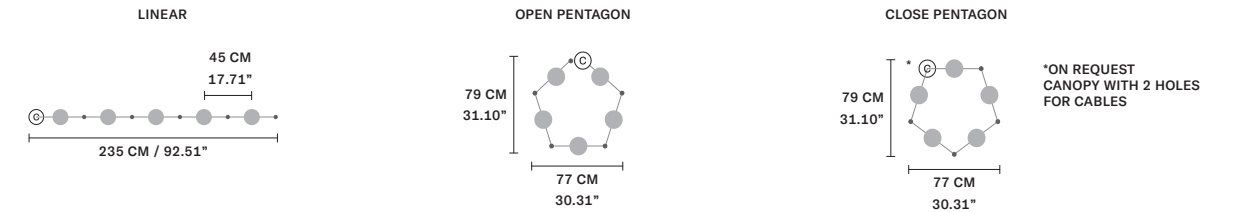

SUGGESTED CONFIGURATION FOR C5

NAPPE C5 LN 175

Composition (N1+N2+N4+N5+N9)

SIZE	INTEGRATED LED LIGHTING	FINISHINGS	PRICE (EXCL. VAT)
L 175 cm / 68.89" SP 20 cm / 7.87" H MAX 155 cm / 61.02"	5 × 27 W CRI>90 3000 K - 3440 NOMINAL LM DIMM 1-10V + PUSH	V95 V72 V51 V21 V95 V90 V35 V70 V84	1.900,00 €