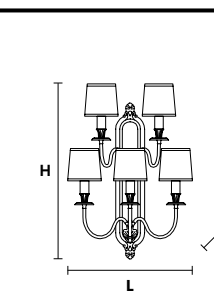

VE 1074 A5

Applique

TECHNICAL INFORMATION	LIGHTING SYSTEM	DESCRIPTION
L 55 cm / 21.65"	5×E14×10 W max (not included).	Gold plated solid brass frame.
SP 35 cm / 13.78"		LAMPSHADES: SHA/14/IV-WH
H 65 cm / 25.59"		
W 5 kg / 11.02 lb		

PRICE (EXCL. VAT)
€ 1.620,00