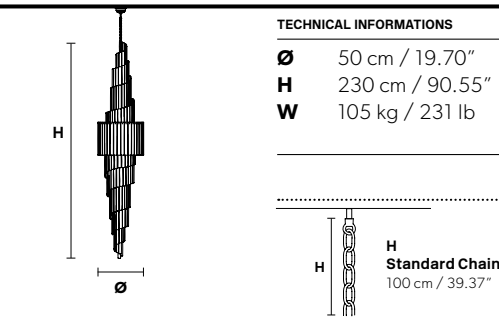

VE 1144 S20 Suspension CE 			
TECHNICAL INFORMATION	LIGHTING SYSTEM	DESCRIPTION	
Ø 50 cm / 19.70"	1×E14×10 W max 19×E27×20 W max (not included)	Painted metal frame, diffuser in hand made cast glass with "graniglia" finishing.	
H 230 cm / 90.55"			
W 105 kg / 231 lb			
PRICE (EXCL. VAT)			
€ 12.720,00