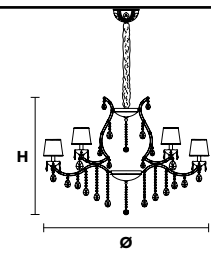

VE 989/24

TECHNICAL INFORMATION
Ø 140 cm / 55.11"
H 80 cm / 31.49"
W 30 kg / 66.13 lb

TECHNICAL INFORMATION	LIGHTING SYSTEM	VERSION	CRYSTALS	PRICE (EXCL. VAT)
	STANDARD LIGHTING			
	24×E14×10 W max (not included). Triac Dimmable	VE 989/24 MT	HALF CUT GLASS CUT CRYSTAL PREMIUM CRYSTAL	€ 6.210,00 € 7.710,00 € 14.710,00
		VE 989/24 CG		€ 8.930,00
	INTEGRATED LED LIGHTING			
	24×LED source – 96 W tot Control system: DMX On request Radio Control and Masiero Smart Light App only for RW version.	VE 989/24 RW/DW	HALF CUT GLASS CUT CRYSTAL PREMIUM CRYSTAL	€ 9.920,00 € 11.420,00 € 18.380,00