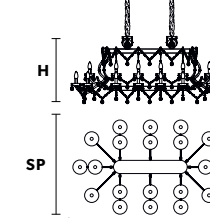

VE 945/20

TECHNICAL INFORMATION		LIGHTING SYSTEM	VERSION	CRYSTALS	PRICE (EXCL. VAT)
		STANDARD LIGHTING			CE *
L	153 cm / 60.23"	20×E14×10 W max (not included). Triac Dimmable	VE 945/20 MT	HALF CUT GLASS	€ 5.200,00
SP	93 cm / 36.61"			CUT CRYSTAL	€ 5.690,00
H	66 cm / 25.98"			PREMIUM CRYSTAL	€ 10.060,00
W	34 kg / 74.95 lb		VE 945/20 CG		€ 6.580,00
		INTEGRATED LED LIGHTING			CE
		20×LED source – 80 W tot Control system: DMX On request Radio Control and Masiero Smart Light App only for RW version.	VE 945/20 RW/DW	HALF CUT GLASS	€ 8.290,00
				CUT CRYSTAL	€ 8.780,00
				PREMIUM CRYSTAL	€ 13.120,00