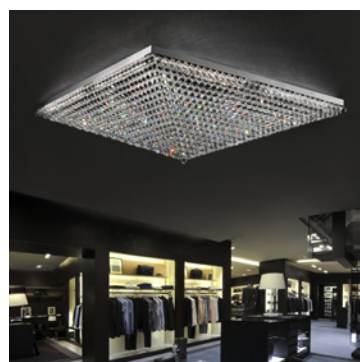

VE 809/PL12		Ceiling		CE
	TECHNICAL INFORMATION	LIGHTING SYSTEM	DESCRIPTION	
	L 105 cm / 41.34"	12×E27×20 W max (not included).	Chrome plated metal frame, crystal pendants.	
	SP 105 cm / 41.34"			
	H 35 cm / 13.78"			
	W 60 kg / 132.27 lb			
	CRYSTALS		PRICE (EXCL. VAT)	
	CUT CRYSTAL		€ 10.110,00	
	PREMIUM CRYSTAL		€ 33.580,00