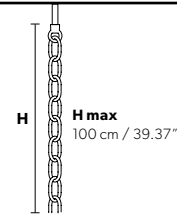

MT/CG

- **MT**
  Traditional version
- **CG**
  Coloured glass version

LIGHTING Traditional E14 lightbulbs
SIZE With lampshades, overall diameter is 5 cm (2") larger than specified
FRAME **MT** Chrome or gold plated metal covered with transparent glass
CG Painted metal covered with painted glass
LAMP SHADES **MT** No lampshades included
CG No lampshades included
PENDANTS **MT** Transparent glass or crystal
CG Coloured glass

RW/DW

- **RW**
  RGB-W Led version
- **DW**
  Dynamic White Led version

LIGHTING WHITE LED sources CRI>90
RGB-W each light 330 Nominal lm at 3000K
DW each light 490 Nominal lm at 4700K
SIZE Same size as MT or CG
FRAME Chrome or gold plated metal covered with transparent glass
LAMP SHADES No lampshades included
PENDANTS Transparent glass or crystal