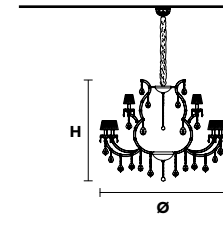

VE 933/24

TECHNICAL INFORMATION	LIGHTING SYSTEM	VERSION	CRYSTALS	PRICE (EXCL. VAT)
	STANDARD LIGHTING			
Ø 120 cm / 47.24" H 110 cm / 43.30" W 45 kg / 99.20 lb	24×E14×10 W max (not included). Triac Dimmable	VE 933/24 MT	HALF CUT GLASS CUT CRYSTAL PREMIUM CRYSTAL	€ 7.540,00 € 8.400,00 € 14.310,00
		VE 933/24 CG		€ 9.680,00
	INTEGRATED LED LIGHTING			
	24×LED source – 96 W tot Control system: DMX On request Radio Control and Masiero Smart Light App only for RW version.	VE 933/24 RW/DW	HALF CUT GLASS CUT CRYSTAL PREMIUM CRYSTAL	€ 11.250,00 € 12.110,00 € 17.980,00