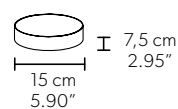

TECHNICAL INFORMATION	FINISHING	PRICE (EXCL. VAT)
Ø 60 cm / 23.62" H 200 cm / 78.74" W 45 kg / 99.20 lb	G04	€ 10.920,00

LED x 240W CRI > 90 3000K - 31200 Nominal Lm Dimmable PUSH + DMX on request.	G03-G14	€ 12.990,00

Fixing: 1 x canopy.
The canopy contains:
2 x driver

Each box contains:
1 x control board