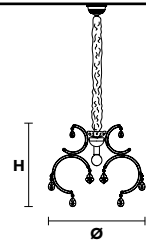

VE 956/1

TECHNICAL INFORMATION	LIGHTING SYSTEM	VERSION	CRYSTALS	PRICE (EXCL. VAT)
Ø 40 cm / 15.75" H 40 cm / 15.75" W 7 kg / 15.43 lb	STANDARD LIGHTING 1x E27x20 W max (not included). Triac Dimmable	VE 956/1 MT	HALF CUT GLASS CUT CRYSTAL PREMIUM CRYSTAL	€ 670,00 € 850,00 € 1.820,00
		VE 956/1 CG		€ 1.000,00
INTEGRATED LED LIGHTING				CE
	1x LED source - 4 W tot Control system: DMX On request Radio Control and Masiero Smart Light App only for RW version.	VE 956/1 RW/DW	HALF CUT GLASS CUT CRYSTAL PREMIUM CRYSTAL	€ 820,00 € 1.010,00 € 1.970,00