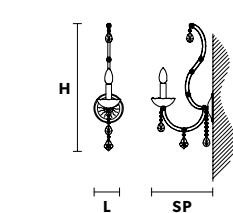

TECHNICAL INFORMATION		LIGHTING SYSTEM	VERSION	CRYSTALS	PRICE (EXCL. VAT)
		STANDARD LIGHTING			CC BEBEE CE ENEC
L	16 cm / 6.30"	1x E14x10 W max (not included). Triac Dimmable	VE 938/A1 MT	HALF CUT GLASS	€ 250,00
SP	27 cm / 10.63"			CUT CRYSTAL	€ 300,00
H	40 cm / 15.75"			PREMIUM CRYSTAL	€ 470,00
			VE 938/A1 CG		€ 330,00
		INTEGRATED LED LIGHTING			CE ENEC
		1x LED source – 4 W tot Control system: DMX On request Radio Control and Masiero Smart Light App only for RW version.	VE 938/A1 RW/DW	HALF CUT GLASS	€ 420,00
				CUT CRYSTAL	€ 470,00
				PREMIUM CRYSTAL	€ 640,00

MT/CG

MT
Traditional version
CG
Coloured glass version

LIGHTING Traditional E14 lightbulbs
SIZE With lampshades, overall diameter is 5 cm (2") larger than specified
FRAME **MT** Chrome or gold plated metal covered with transparent glass
CG Painted metal covered with painted glass
LAMP SHADES **MT** No lampshades included
CG No lampshades included
PENDANTS **MT** Transparent glass or crystal
CG Coloured glass

RW/DW

RW
RGB-W Led version
DW
Dynamic White Led version

LIGHTING WHITE LED sources CRI>90
RGB-W each light 330 Nominal lm at 3000K
DW each light 490 Nominal lm at 4700K
SIZE Same size as MT or CG
FRAME Chrome or gold plated metal covered with transparent glass
LAMP SHADES No lampshades included
PENDANTS Transparent glass or crystal