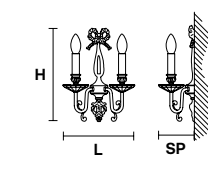

## Applique

CE

TECHNICAL INFORMATION		LIGHTING SYSTEM	DESCRIPTION
<b>L</b>	23 cm / 9.06"	2xE14x10 W max (not included).	Gold plated solid brass frame.
<b>SP</b>	12 cm / 4.72"		
<b>H</b>	36 cm / 14.17"		
<b>W</b>	3 kg / 6.61 lb		