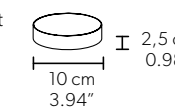

G03-G14

€ 15.210,00

Fixing: 1 x central bracket
35 x single steel cables.
The cup contains:
1 x driver
1 x control board