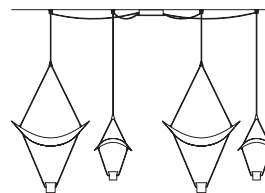

VOLLEE C2+2

Suspension

INTEGRATED LED LIGHTING
25,6 W CRI>90
3000 K – 3200 NOMINAL LM
DIMM 1-10V + PUSH

FINISHINGS
V95 V90 V99 V55 V24

CE
PRICE (EXCL. VAT)
1.860,00 €