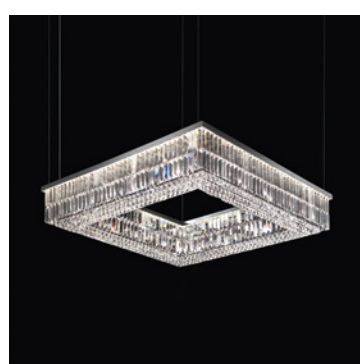

VE 760/S16 SQ Suspension

TECHNICAL INFORMATION	LIGHTING SYSTEM	DESCRIPTION
L 90 cm / 35.40"	16×E27×20 W max (not included). Ø max 45 mm	Metal frame and crystal pendants.
SP 90 cm / 35.40"		
H 18 cm / 7.08"		
W 30 kg / 66.13 lb		
CRYSTALS		PRICE (EXCL. VAT)
CUT CRYSTAL		€ 6.400,00
PREMIUM CRYSTAL		€ 22.450,00

H Standard Cable
150 cm / 59.05"