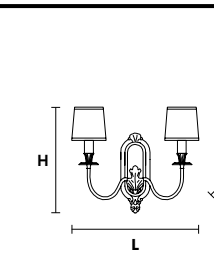

VE 1074 A2

Applique

TECHNICAL INFORMATION	LIGHTING SYSTEM	DESCRIPTION
L 40 cm / 15.75"	2×E14×10 W max (not included).	Gold plated solid brass frame.
SP 18 cm / 7.09"		LAMPSHADES: SHA/14/IV-WH
H 40 cm / 15.75"		
W 3 kg / 6.61 lb		

PRICE (EXCL. VAT)
€ 560,00