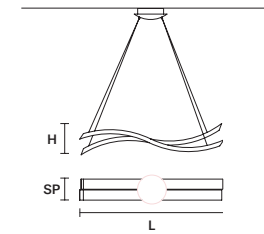

LIBE S100

Suspension

SIZE
L 100 cm / 39.37"
SP 16 cm / 6.29"
H 20 cm / 7.87"

INTEGRATED LED LIGHTING
63 W CRI>90
3000 K – 5922 NOMINAL LM
DIMM 0-10V

FINISHINGS
W01 W03
G14

PRICE (EXCL. VAT)
2.650,00 €
2.750,00 €