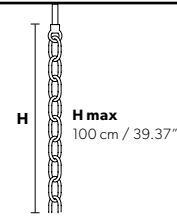

MT/CG

MT
Traditional version
CG
Coloured glass version

LIGHTING Traditional E14 lightbulbs
SIZE With lampshades, overall diameter is 5 cm (2") larger than specified
FRAME **MT** Chrome or gold plated metal covered with transparent glass
CG Painted metal covered with transparent glass
LAMP SHADES **MT** No lampshades included
CG No lampshades included
PENDANTS **MT** Transparent glass or crystal
CG Coloured glass

RW/DW

RW
RGB-W Led version
DW
Dynamic White Led version

LIGHTING WHITE LED sources CRI>90
RGB-W each light 330 Nominal lm at 3000K
DW each light 490 Nominal lm at 4700K
SIZE Same size as MT or CG
FRAME Chrome or gold plated metal covered with transparent glass
LAMP SHADES No lampshades included
PENDANTS Transparent glass or crystal