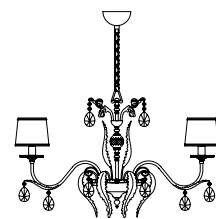

### Standard chain for all chandeliers

H 50 cm / 19.68"

H 50 cm / 19.68"