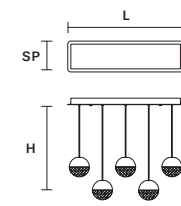

IGLÙ C5 LN 75

SIZE	INTEGRATED LED LIGHTING	FINISHINGS	PRICE (EXCL. VAT)
L 75 cm / 29.52" SP 20 cm / 7.87" H MAX 150 cm / 59.05"	27W CRI>90 3000K - 3440 NOMINAL LM DIMM PUSH + 1-10V	● V86	1.230,00 €