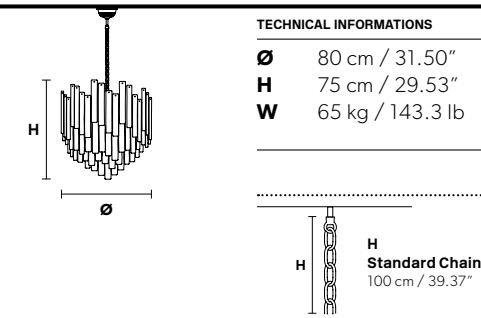

VE 1145 S14 Suspension CE 			
TECHNICAL INFORMATION	LIGHTING SYSTEM	DESCRIPTION	
Ø 80 cm / 31.50"	14×E27×20 W max (not included)	Painted metal frame, diffuser in hand made cast glass with "graniglia" finishing.	
H 75 cm / 29.53"			
W 65 kg / 143.3 lb			
PRICE (EXCL. VAT)			
€ 15.750,00