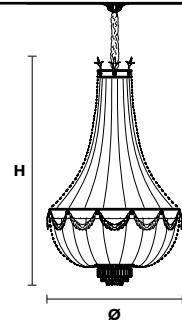

VE 818/A3

Suspension