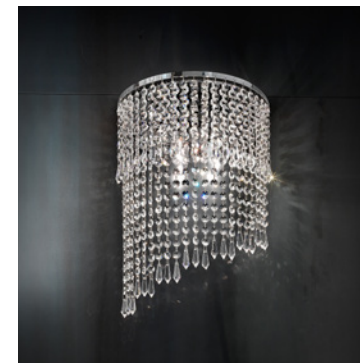

VE 840 A2		Applique		CE
	TECHNICAL INFORMATION	LIGHTING SYSTEM	DESCRIPTION	
	L 30 cm / 11.81"	2×E14×10 W max (not included).	Chrome plated metal frame, crystal pendants.	
	SP 13 cm / 5.12"			
H 40 cm / 15.75"				
W 2 kg / 4.40 lb				
CRYSTALS		PRICE (EXCL. VAT)		
HALF CUT GLASS		€ 420,00		
CUT CRYSTAL		€ 530,00		
PREMIUM CRYSTAL		€ 1.100,00