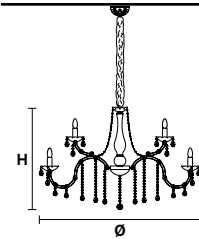

VE 940/24

TECHNICAL INFORMATION	LIGHTING SYSTEM	VERSION	CRYSTALS	PRICE (EXCL. VAT)
Ø 100 cm / 39.37" H 70 cm / 27.55" W 20 kg / 44.09 lb	STANDARD LIGHTING 24×E14×10 W max (not included). Triac Dimmable	VE 940/24 MT	HALF CUT GLASS CUT CRYSTAL PREMIUM CRYSTAL	€ 3.760,00 € 4.410,00 € 7.950,00
	INTEGRATED LED LIGHTING	VE 940/24 CG		€ 5.100,00
	24×LED source –96 W tot Control system: DMX On request Radio Control and Masiero Smart Light App only for RW version.	VE 940/24 RW/DW	HALF CUT GLASS CUT CRYSTAL PREMIUM CRYSTAL	€ 7.470,00 € 8.120,00 € 11.620,00