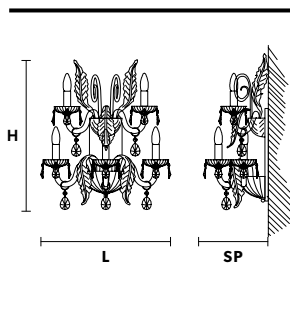

Applique

TECHNICAL INFORMATION	LIGHTING SYSTEM	DESCRIPTION
L 50 cm / 19.68"	5×E14×10 W max (not included).	Blown glass arm frame, crystal pendants.
SP 30 cm / 11.81"		
H 60 cm / 23.62"		
W 7 kg / 15.43 lb		
CRYSTALS		PRICE (EXCL. VAT)
HALF CUT GLASS		€ 1.040,00
CUT CRYSTAL		€ 1.100,00
PREMIUM CRYSTAL		€ 1.530,00