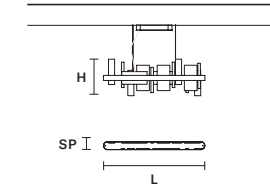

RIBBON S100

Suspension

SIZE
L 100 cm / 39.37"
SP 8 cm / 3.14"
H 33 cm / 12.99"

INTEGRATED LED LIGHTING
UP 9,36 W CRI>95
3000 K - 1236 NOMINAL LM
DOWN 21,1 W CRI>95
3000 K - 2781 NOMINAL LM
DIMM 0-10V

FINISHINGS
● V90
● G01

PRICE (EXCL. VAT)

1.370,00 €

1.570,00 €