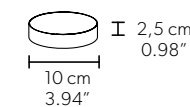

RAQAM N4 BASIC BATCH B - MODULO 4 X 16

TECHNICAL INFORMATION
L 100x305 cm / 39.37" x 18.89"
H 48 cm / 18.89"
W 26 kg / 57.32 lb

FINISHING
G04

PRICE (EXCL. VAT)
€ 7.720,00

128 LED LIGHTS CRI > 90
3000 K - 192 W - 24960 Nominal lm
Dimmable PUSH or DMX on request.

G03-G14

€ 9.240,00

Fixing:
32 x single steel cables.
16 x main power supply
(1 driver + 1 control board recessed)

RAQAM N5 BASIC BATCH A - MODULO 1 X 16

TECHNICAL INFORMATION
L 450x260 cm / 177.16" x 102.36"
H 5 cm / 1.96"
W 52 kg / 114.64 lb

FINISHING
G04

PRICE (EXCL. VAT)
€ 12.520,00

128 LED LIGHTS CRI > 90
3000 K - 192 W - 24960 Nominal lm
Dimmable PUSH or DMX on request.

G03-G14

€ 14.920,00

Fixing:
48 x single steel cables.
16 x main power supply
(1 driver + 1 control board recessed)

RAQAM N6 BASIC BATCH A - MODULO 1 X 8

TECHNICAL INFORMATION
L 369x290 cm / 145.27" x 114.17"
H 57 cm / 22.44"
W 27 kg / 59.52 lb

FINISHING
G04

PRICE (EXCL. VAT)
€ 6.550,00

64 LED LIGHTS CRI > 90
3000 K - 96W - 12480 Nominal lm
Dimmable PUSH or DMX on request.

G03-G14

€ 7.760,00

Fixing:
16 x single steel cables.
8 x main power supply
(1 driver + 1 control board recessed)

RAQAM N6 BASIC BATCH B - MODULO 1 X 16

TECHNICAL INFORMATION
L 500x580 cm / 196.85" x 228.34"
H 57 cm / 22.44"
W 52 kg / 114.64 lb

FINISHING
G04

PRICE (EXCL. VAT)
€ 12.400,00

128 LED LIGHTS CRI > 90
3000 K - 192 W - 24960- Nominal lm
Dimmable PUSH or DMX on request.

G03-G14

€ 14.810,00

Fixing:
32 x single steel cables.
16 x main power supply
(1 driver + 1 control board recessed)

RAQAM N7 BASIC BATCH A - MODULO 7 X 8

TECHNICAL INFORMATION
L 117 cm / 46.06"
SP 60 cm / 23.62"
H 50 cm / 19.68"
W 12 kg / 26.45 lb

FINISHING
G04

PRICE (EXCL. VAT)
€ 3.020,00

48 LED x 72W CRI>90
3000 K - 9360 Nominal lm
DIMMABLE: PUSH + DMX on request.

G03-G14

€ 3.660,00

Fixing:
16 x single steel cables.
8 x main power supply
(1 driver + 1 control board recessed)