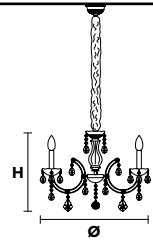

VE 944/3

TECHNICAL INFORMATION	LIGHTING SYSTEM	VERSION	CRYSTALS	PRICE (EXCL. VAT)
	STANDARD LIGHTING			
Ø 47 cm / 18.50"	3×E14×10 W max (not included). Triac Dimmable	VE 944/3 MT	HALF CUT GLASS CUT CRYSTAL PREMIUM CRYSTAL	€ 650,00 € 780,00 € 1.550,00
H 42 cm / 16.53"		VE 944/3 CG		€ 920,00
W 3.5 kg / 7.71 lb				
	INTEGRATED LED LIGHTING			
	3×LED source -12 W tot Control system: DMX On request Radio Control and Masiero Smart Light App only for RW version.	VE 944/3 RW/DW	HALF CUT GLASS CUT CRYSTAL PREMIUM CRYSTAL	€ 1.110,00 € 1.250,00 € 2.010,00