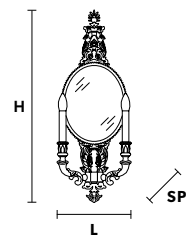

VE 1078 A2

Applique

CE

TECHNICAL INFORMATION		LIGHTING SYSTEM	DESCRIPTION
L	22 cm / 8.66"	2xE14x10 W max (not included).	Gold plated solid brass frame with mirror. Aged mirror included.
SP	12 cm / 4.72"		
H	60 cm / 23.62"		
W	3 kg / 6.61 lb		

PRICE (EXCL. VAT)

€ 1.290,00