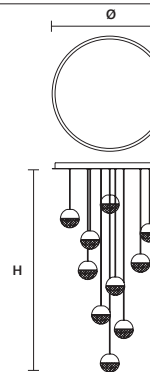

IGLÙ C10 RD 80

SIZE	INTEGRATED LED LIGHTING	FINISHINGS	PRICE (EXCL. VAT)
ø 80cm / 31.49" H MAX 150 cm / 59.05"	54W CRI>90 3000K - 6880 NOMINAL LM DIMM PUSH + 1-10V + DALI	● V86	2.410,00 €