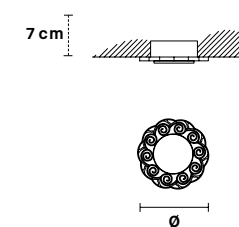

TECHNICAL INFORMATION	LIGHTING SYSTEM	DESCRIPTION
Ø 10 cm / 3.94"	1xGU10x15 W max (not included).	Solid brass antiqued gold spot light. Bulbs not included. Hole Ø 2.37".
W 0.5 kg / 1.10 lb		

PRICE (EXCL. VAT)

€ 130,00