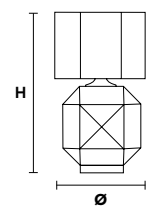

VE 1054 TL1 TRS

Table lamp

CE

TECHNICAL INFORMATION	LIGHTING SYSTEM	DESCRIPTION
Ø 23 cm / 9.00"	1xE27x20 W max (not included).	Hand made blown Murano glass base.
H 37 cm / 14.60"		
W 2.6 kg / 5.73 lb		

PRICE (EXCL. VAT)

€ 590,00