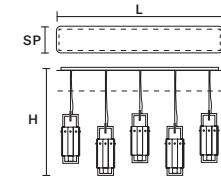

SIZE	STANDARD LIGHTING	FINISHINGS	PRICE (EXCL. VAT)
L 125 cm / 49.21"	5×E14×10 W MAX (NOT INCL.)	G18	4.180,00 €
SP 20 cm / 7.87"			
H MAX 195 cm / 76.77"	USA 5×E12×40 W MAX (NOT INCL.)		

: FOR THE US MARKET, REFER TO THE RELEVANT PRICE LIST.

: FOR THE US MARKET, REFER TO THE RELEVANT PRICE LIST.