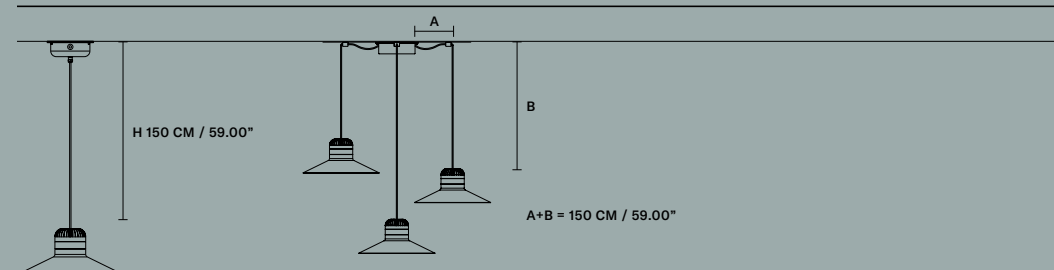

Cordea

SUSPENSION
APPLIQUE
TABLE LAMP

Struttura in metallo verniciato decorata con cinturino in gomma. Illuminazione Led. IP54

Painted metal structure decorated with a rubber strap. LED lighting. IP54

Gestell aus lackiertem Metall verziert mit einem Gummiband. LED-Leuchtmittel. IP54

Estructura de metal barnizado decorada con correa de goma. Iluminación LED. IP54

Structure en métal laqué décorée d'un bracelet en caoutchouc. Éclairage LED. IP54

КАРКАСИЗОЦИНКОВАННОГОМЕТАЛЛА, ДЕКОР - КОЛЬЦО ИЗ РЕЗИНЫ. СВЕТОДИОДНОЕ ОСВЕЩЕНИЕ. IP54

飾有橡胶条带的涂色金属灯体结构。Led照明。防护等级IP54

هيكل معدني مطلي مزين بحزام مطاطي صغير.

إضاءة ليد IP54

FINISHINGS

STANDARD

CUSTOM

+ 8%

FINE TEXTURE PAINT

BAND FINISHINGS

STANDARD CABLES FOR ALL SUSPENSIONS

CORDEA OUT S P

Suspension

SIZE	INTEGRATED LED LIGHTING	FINISHINGS	PRICE (EXCL. VAT)
ø 22 cm / 8.70" H 19 cm / 7.50"	10 W CRI>90 3000 K – 1510 NOMINAL LM DIMM NO	● E50 ● E60 ● E70 ● E80 ● E95 ● E98	420,00 €

CORDEA OUT S G

Suspension

SIZE	INTEGRATED LED LIGHTING	FINISHINGS	PRICE (EXCL. VAT)
ø 36 cm / 14.20" H 16 cm / 6.30"	10 W CRI>90 3000 K – 1510 NOMINAL LM DIMM NO	● E50 ● E60 ● E70 ● E80 ● E95 ● E98	480,00 €

CORDEA OUT A P

Applique

SIZE	INTEGRATED LED LIGHTING	FINISHINGS	PRICE (EXCL. VAT)
L 22 cm / 8.70" H 19 cm / 7.50" SP 30 cm / 11.80"	10 W CRI>90 3000 K – 1510 NOMINAL LM DIMM NO	● E50 ● E60 ● E70 ● E80 ● E95 ● E98	450,00 €

CORDEA OUT A G

Applique

SIZE	INTEGRATED LED LIGHTING	FINISHINGS	PRICE (EXCL. VAT)
L 36 cm / 14.20" H 16 cm / 6.30" SP 44 cm / 17.30"	10 W CRI>90 3000 K – 1510 NOMINAL LM DIMM NO	● E50 ● E60 ● E70 ● E80 ● E95 ● E98	510,00 €

CORDEA OUT TL PORT

Table Lamp

SIZE	INTEGRATED LED LIGHTING	FINISHINGS	PRICE (EXCL. VAT)
L 22 cm / 8.70" H 51 cm / 20.00" SP 23.5 cm / 9.30"	5 W CRI>90 3000 K – 600 NOMINAL LM DIMM OWN BUTTON	● E50 ● E60 ● E70 ● E80 ● E95 ● E98	540,00 €