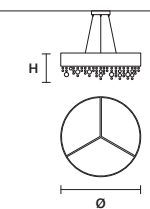

OLÀ S6 60

Suspension

SIZE
ø 60 cm / 23.62"
H 20 cm / 7.87"

STANDARD LIGHTING	FINISHINGS	GLASS	PRICE (EXCL. VAT)
6×E27×20 W MAX (NOT INCL.)	V95 F01 F02 F03	COLORLED GLASS	1.960,00 €
USA 6×E26×60 W MAX (NOT INCL.)	V30 V50 V83 V90	TRANSPARENT CUT CRYSTAL	3.280,00 €
	G01	COLORLED GLASS	2.240,00 €
		TRANSPARENT CUT CRYSTAL	3.600,00 €
INTEGRATED LED LIGHTING	FINISHINGS	GLASS	PRICE (EXCL. VAT)
UP 7,8 W CRI>95	V95 F01 F02 F03	COLORLED GLASS	2.240,00 €
3000 K – 928 NOMINAL LM	V30 V50 V83 V90	TRANSPARENT CUT CRYSTAL	3.560,00 €
DOWN 23,4 W CRI>95	G01	COLORLED GLASS	2.540,00 €
3000 K – 2784 NOMINAL LM		TRANSPARENT CUT CRYSTAL	3.900,00 €
DIMM 1-10V