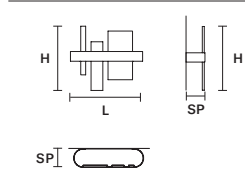

RIBBON A37

Applique

SIZE	INTEGRATED LED LIGHTING	FINISHINGS	PRICE (EXCL. VAT)
L 37 cm / 14.56" SP 10 cm / 3.93" H 33 cm / 12.99"	UP 3,51 W CRI>95 3000 K - 463 NOMINAL LM DOWN 3,51 W CRI>95 3000 K - 463 NOMINAL LM DIMM 1-10V + PUSH	● V90 ● G01	630,00 € 700,00 €