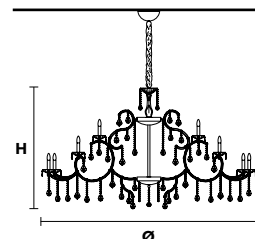

VE 998/56

TECHNICAL INFORMATION	
Ø	215 cm / 84.64"
H	120 cm / 47.24"
W	120 kg / 264.5 lb

LIGHTING SYSTEM	VERSION	CRYSTALS	PRICE (EXCL. VAT)
STANDARD LIGHTING			
56x E14x10 W max (not included). Triac Dimmable	VE 998/56 MT	HALF CUT GLASS CUT CRYSTAL PREMIUM CRYSTAL	€ 24.620,00 € 28.980,00 € 53.950,00
	VE 998/56 CG		€ 33.530,00
INTEGRATED LED LIGHTING			
56x LED source - 224 W tot Control system: DMX On request Radio Control and Masiero Smart Light App only for RW version.	VE 998/56 RW/DW	HALF CUT GLASS CUT CRYSTAL PREMIUM CRYSTAL	€ 33.270,00 € 37.640,00 € 62.520,00