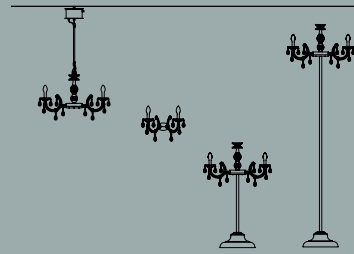

Drylight

SUSPENSION
APPLIQUE
TABLE LAMP
FLOOR LAMP