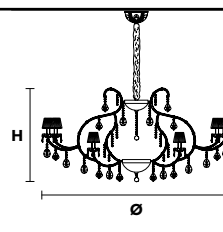

VE 935/30

TECHNICAL INFORMATION
Ø 170 cm / 66.92"
H 85 cm / 33.46"
W 50 kg / 110.23 lb

TECHNICAL INFORMATION	LIGHTING SYSTEM	VERSION	CRYSTALS	PRICE (EXCL. VAT)
	STANDARD LIGHTING			
	30×E14×10 W max (not included). Triac Dimmable	VE 935/30 MT	HALF CUT GLASS CUT CRYSTAL PREMIUM CRYSTAL	€ 10.320,00 € 11.950,00 € 21.540,00
		VE 935/30 CG		€ 14.000,00
	INTEGRATED LED LIGHTING			
	30×LED source – 120 W tot Control system: DMX On request Radio Control and Masiero Smart Light App only for RW version.	VE 935/30 RW/DW	HALF CUT GLASS CUT CRYSTAL PREMIUM CRYSTAL	€ 14.960,00 € 16.580,00 € 26.130,00