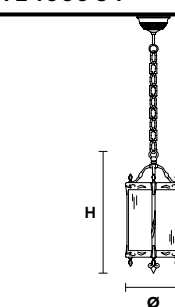

VE 1066 S4 Suspension			CE
TECHNICAL INFORMATION	LIGHTING SYSTEM	DESCRIPTION	
Ø 44 cm / 17.32" H 85 cm / 33.46" W 8 kg / 17.63 lb	4xE14x10 W max (not included).	Gold plated solid brass frame.	
PRICE (EXCL. VAT)			
€ 3,400,00