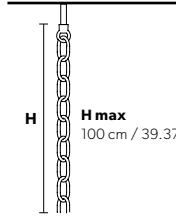

Standard chain

MT/CG

**MT**  
Traditional version  
**CG**  
Coloured glass version

**LIGHTING** Traditional E14 lightbulbs  
**SIZE** With lampshades, overall diameter is 5 cm (2") larger than specified  
**FRAME** **MT** Chrome or gold plated metal covered with transparent glass  
**CG** Painted metal covered with painted glass  
**LAMP SHADES** **MT** No lampshades included  
**CG** No lampshades included  
**PENDANTS** **MT** Transparent glass or crystal  
**CG** Coloured glass