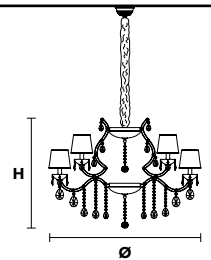

VE 989/15

TECHNICAL INFORMATION
Ø 95 cm / 37.40"
H 55 cm / 21.63"
W 17 kg / 37.47 lb

TECHNICAL INFORMATION	LIGHTING SYSTEM	VERSION	CRYSTALS	PRICE (EXCL. VAT)
	STANDARD LIGHTING			
	15×E14×10 W max (not included). Triac Dimmable	VE 989/15 MT	HALF CUT GLASS CUT CRYSTAL PREMIUM CRYSTAL	€ 3.390,00 € 4.120,00 € 7.980,00
		VE 989/15 CG		€ 4.760,00
	INTEGRATED LED LIGHTING			
	15×LED source – 60 W tot Control system: DMX On request Radio Control and Masiero Smart Light App only for RW version.	VE 989/15 RW/DW	HALF CUT GLASS CUT CRYSTAL PREMIUM CRYSTAL	€ 5.710,00 € 6.440,00 € 10.270,00