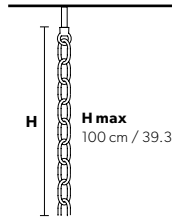

Standard chain