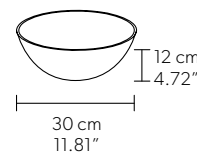

FINISHING	PRICE (EXCL. VAT)
G04	€ 30.020,00

G03-G14	€ 36.070,00

Each box contains:
1 x control board
1 x driver

Any additional element
requires one additional
cup with driver and
control board.