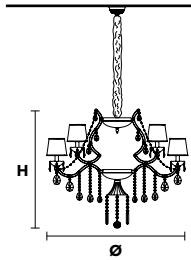

VE 991/15

TECHNICAL INFORMATION
Ø 95 cm / 37.40"
H 65 cm / 25.59"
W 17 kg / 37.47 lb

TECHNICAL INFORMATION	LIGHTING SYSTEM	VERSION	CRYSTALS	PRICE (EXCL. VAT)
	STANDARD LIGHTING			
	15×E14×10 W max (not included). Triac Dimmable	VE 991/15 MT	HALF CUT GLASS CUT CRYSTAL PREMIUM CRYSTAL	€ 3.720,00 € 4.440,00 € 8.490,00
		VE 991/15 CG		€ 5.250,00
	INTEGRATED LED LIGHTING			
	15×LED source – 60 W tot Control system: DMX On request Radio Control and Masiero Smart Light App only for RW version.	VE 991/15 RW/DW	HALF CUT GLASS CUT CRYSTAL PREMIUM CRYSTAL	€ 6.040,00 € 6.760,00 € 10.780,00