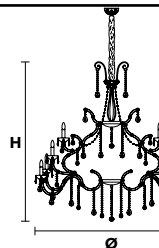

VE 911/32

TECHNICAL INFORMATION	LIGHTING SYSTEM	VERSION	CRYSTALS	PRICE (EXCL. VAT)
Ø 125 cm / 49.21" H 170 cm / 66.92" W 45 kg / 99.20 lb	STANDARD LIGHTING			
	32×E14×10 W max (not included). Triac Dimmable	VE 911/32 MT	HALF CUT GLASS CUT CRYSTAL PREMIUM CRYSTAL	€ 7.610,00 € 8.670,00 € 14.190,00
	INTEGRATED LED LIGHTING			
	32×LED source -128 W tot Control system: DMX On request Radio Control and Masiero Smart Light App only for RW version.	VE 911/32 RW/DW	HALF CUT GLASS CUT CRYSTAL PREMIUM CRYSTAL	€ 12.560,00 € 13.620,00 € 19.080,00