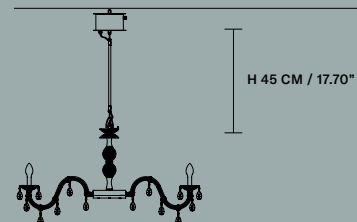

## STANDARD ROD FOR ALL SUSPENSIONS

H 45 CM / 17.70"