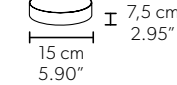

The box contains:
1 x control board