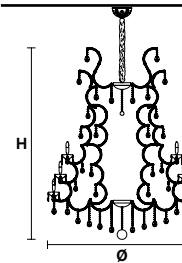

VE 910/42

TECHNICAL INFORMATION
Ø 150 cm / 59.05"
H 180 cm / 70.87"
W 70 kg / 154.32 lb

TECHNICAL INFORMATION	LIGHTING SYSTEM	VERSION	CRYSTALS	PRICE (EXCL. VAT)
	STANDARD LIGHTING			
	42×E14×10 W max (not included). Triac Dimmable	VE 910/42 MT	HALF CUT GLASS CUT CRYSTAL PREMIUM CRYSTAL	€ 14.720,00 € 16.560,00 € 28.020,00
		VE 910/42 CG		€ 17.940,00
	INTEGRATED LED LIGHTING			
	42×LED source -168 W tot Control system: DMX On request Radio Control and Masiero Smart Light App only for RW version.	VE 910/42 RW/DW	HALF CUT GLASS CUT CRYSTAL PREMIUM CRYSTAL	€ 21.210,00 € 23.050,00 € 34.450,00