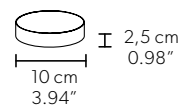

FINISHING	PRICE (EXCL. VAT)
G04	€ 3.780,00

G03-G14	€ 4.540,00