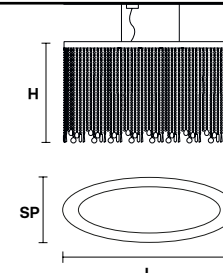

VE 811/S5 OV

Suspension

TECHNICAL INFORMATION	LIGHTING SYSTEM	DESCRIPTION
L 100 cm / 39.40"	5x E27x20 W max (not included).	Metal frame, crystal pendants.
SP 40 cm / 15.70"		
H 40 cm / 15.70"		
W 12 kg / 26.40 lb		
CRYSTALS	PRICE (EXCL. VAT)	
HALF CUT GLASS	€ 1.900,00	
CUT CRYSTAL	€ 2.800,00	
PREMIUM CRYSTAL	€ 8.710,00	

H Standard Cable
150 cm / 59.05"