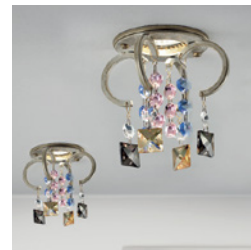

CHANDELIERS

LIZZI

Struttura in metallo con pendagli in cristallo colorato.

Metal frame with coloured crystal pendants.

Metallstruktur mit Behang aus farbigem Kristall.

Structure en métal avec pampilles en cristal coloré.

Estructura de metal con piezas colgantes en cristal de color.

МЕТАЛЛИЧЕСКИЙ КАРКАС С ПОДВЕСАМИ ИЗ ЦВЕТНОГО ХРУСТАЛЯ

这个灯具的结构是金属。而且这种系列也有彩色水晶的吊坠。

هيكل معدني مع دلايات من الكريستال الملون.

Standard finishings

V13
Beige e Oro
Ivory and Gold

Family

Spot

Standard chain/cable for all chandelier/suspension

Ⓜ : For the US market, refer to the relevant price list.

Masiero Atelier

Pricelist

LIZZI 6+6

Chandelier

TECHNICAL INFORMATION	FINISHING	PRICE (EXCL. VAT)
Ø 105 cm / 41.34"	V13 ●	€ 3.110,00
H 85 cm / 33.46"		
WW 12×G9×10 W max (not included)		
USA 12×G9×10 W max (not included)		

LIZZI 4+4

Chandelier

TECHNICAL INFORMATION	FINISHING	PRICE (EXCL. VAT)
Ø 90 cm / 35.43"	V13 ●	€ 2.260,00
H 75 cm / 29.53"		
WW 8×G9×10 W max (not included)		
USA 8×G9×10 W max (not included)		

LIZZI 3+3

Chandelier

TECHNICAL INFORMATION	FINISHING	PRICE (EXCL. VAT)
Ø 75 cm / 29.53"	V13 ●	€ 1.750,00
H 65 cm / 25.59"		
WW 6×G9×10 W max (not included)		
USA 6×G9×10 W max (not included)		

LIZZI S1

Suspension

TECHNICAL INFORMATION	FINISHING	PRICE (EXCL. VAT)
Ø 36 cm / 14.17"	V13 ●	€ 520,00
H 53 cm / 20.86"		
WW 1×GU10×15 W max (not included)		
USA 1×GU10×15 W max (not included)		

LIZZI PL5

Ceiling

TECHNICAL INFORMATION	FINISHING	PRICE (EXCL. VAT)
Ø 70 cm / 27.56"	V13 ●	€ 780,00
H 40 cm / 15.75"		
WW 5×E27×20 W max (not included)		
USA 5×E26×60 W max (not included)		

LIZZI PL3

Ceiling

TECHNICAL INFORMATION	FINISHING	PRICE (EXCL. VAT)
Ø 55 cm / 21.65"	V13 ●	€ 620,00
H 40 cm / 15.75"		
WW 3×E27×20 W max (not included)		
USA 3×E26×60 W max (not included)		

LIZZI SPOT

Spot