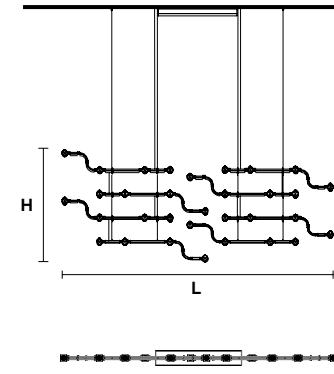

RAQAM N2 BASIC BATCH A8 - MODULO 6 X 8

CE

TECHNICAL INFORMATION	FINISHING	PRICE (EXCL. VAT)
L 224,6 cm / 88.42" H 76 cm / 29.92" W 16 kg / 35.27 lb	G04	€ 4.620,00

64 LED LIGHTS CRI > 90 3000 K - 96 W - 12480 - Nominal Lm Dimmable PUSH or DMX on request.	G03-G14	€ 5.520,00

Fixing: 1 x canopy
4 x single steel cables.
The canopy contains:
1 x driver
1 x control board