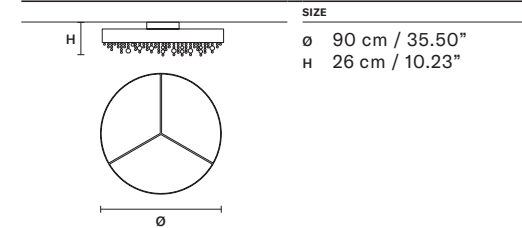

OLÀ PL6 90

Ceiling

STANDARD LIGHTING	FINISHINGS	GLASS	PRICE (EXCL. VAT)
8×E27×20 W MAX (NOT INCL.)	V95 F01 F02 F03	COLORED GLASS	3.260,00 €
USA 8×E26×60 W MAX (NOT INCL.)	V30 V50 V83 V90	TRANSPARENT CUT CRYSTAL	6.120,00 €
	G01	COLORED GLASS	3.620,00 €
		TRANSPARENT CUT CRYSTAL	6.540,00 €
INTEGRATED LED LIGHTING	FINISHINGS	GLASS	PRICE (EXCL. VAT)
DOWN 31,2 W CRI>95	V95 F01 F02 F03	COLORED GLASS	3.570,00 €
3000 K – 3708 NOMINAL LM	V30 V50 V83 V90	TRANSPARENT CUT CRYSTAL	6.430,00 €
DIMM 1-10V	G01	COLORED GLASS	3.930,00 €
		TRANSPARENT CUT CRYSTAL	6.850,00 €