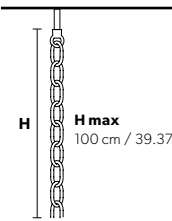

Standard chain

MT/CG

MT
Traditional version
CG
Coloured glass version

LIGHTING Traditional E14 lightbulbs
SIZE With lampshades, overall diameter is 5 cm (2") larger than specified
FRAME **MT** Chrome or gold plated metal covered with transparent glass
CG Painted metal covered with painted glass
LAMP SHADES **MT** Satin SAT/14/WH
CG Organza ORG/14/...COLOUR
PENDANTS **MT** Transparent glass or crystal
CG Coloured glass

RW/DW

RW
RGB-W Led version
DW
Dynamic White Led version

LIGHTING WHITE LED sources CRI>90
RGB-W each light 330 Nominal lm at 3000K
DW each light 490 Nominal lm at 4700K
SIZE Same size as MT or CG
FRAME Chrome or gold plated metal covered with transparent glass
LAMP SHADES No lampshades included
PENDANTS Transparent glass or crystal