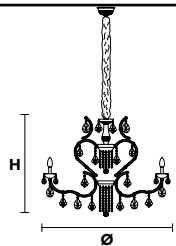

VE 927/12

TECHNICAL INFORMATION
Ø 85 cm / 33.46"
H 70 cm / 27.55"
W 25 kg / 55.11 lb

TECHNICAL INFORMATION	LIGHTING SYSTEM	VERSION	CRYSTALS	PRICE (EXCL. VAT)
	STANDARD LIGHTING			
	12×E14×10 W max (not included). Triac Dimmable	VE 927/12 MT	HALF CUT GLASS CUT CRYSTAL PREMIUM CRYSTAL	€ 3.310,00 € 3.580,00 € 5.900,00
		VE 927/12 CG		€ 4.140,00
	INTEGRATED LED LIGHTING			
	12×LED source -48 W tot Control system: DMX On request Radio Control and Masiero Smart Light App only for RW version.	VE 927/12 RW/DW	HALF CUT GLASS CUT CRYSTAL PREMIUM CRYSTAL	€ 5.350,00 € 5.620,00 € 7.920,00