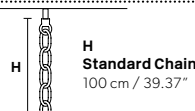

TECHNICAL INFORMATION	LIGHTING SYSTEM	DESCRIPTION
Ø 110 cm / 43.30"	32×E14×10 W max (not included).	Blown glass arm frame, crystal pendants.
H 270 cm / 106.30"		
W 64 kg / 110.23 lb		
CRYSTALS		PRICE (EXCL. VAT)
HALF CUT GLASS		€ 8.140,00
CUT CRYSTAL		€ 9.550,00
PREMIUM CRYSTAL		€ 16.360,00