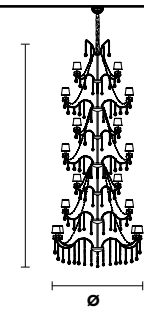

TECHNICAL INFORMATION	LIGHTING SYSTEM	VERSION	CRYSTALS	PRICE (EXCL. VAT)
Ø 120 cm / 47.24" H 240 cm / 94.49" W 80 kg / 176.37 lb	STANDARD LIGHTING 48×E14×10 W max (not included). Triac Dimmable	VE 992/48 MT	HALF CUT GLASS CUT CRYSTAL PREMIUM CRYSTAL	€ 14.310,00 € 16.730,00 € 30.520,00
	INTEGRATED LED LIGHTING	VE 992/48 CG		€ 19.370,00
	48×LED source – 192 W tot Control system: DMX On request Radio Control and Masiero Smart Light App only for RW version.	VE 992/48 RW/DW	HALF CUT GLASS CUT CRYSTAL PREMIUM CRYSTAL	€ 21.720,00 € 24.140,00 € 37.860,00

VE 992/70

TECHNICAL INFORMATION	LIGHTING SYSTEM	VERSION	CRYSTALS	PRICE (EXCL. VAT)
Ø 150 cm / 59.05" H 380 cm / 149.60" W 100 kg / 220.4 lb	STANDARD LIGHTING 70×E14×10 W max (not included). Triac Dimmable	VE 992/70 MT	HALF CUT GLASS CUT CRYSTAL PREMIUM CRYSTAL	€ 21.250,00 € 25.390,00 € 47.040,00
	INTEGRATED LED LIGHTING	VE 992/70 CG		€ 29.640,00
	70×LED source – 280 W tot Control system: DMX On request Radio Control and Masiero Smart Light App only for RW version.	VE 992/70 RW/DW	HALF CUT GLASS CUT CRYSTAL PREMIUM CRYSTAL	€ 32.060,00 € 36.200,00 € 57.750,00