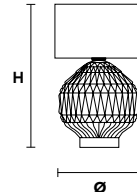

VE 1052 TL1 P

Table lamp

CE *

TECHNICAL INFORMATION	LIGHTING SYSTEM	DESCRIPTION
Ø 25 cm / 9.80"	1xE14x10 W max (not included).	Hand made blown Murano glass base.
H 38 cm / 15.00"		
W 1.6 kg / 3.53 lb		

PRICE (EXCL. VAT)

€ 480,00