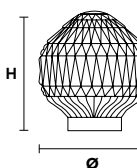

VE 1051 TL1 G

Table lamp

CE *

TECHNICAL INFORMATION	LIGHTING SYSTEM	DESCRIPTION
Ø 30 cm / 11.90"	1xE14x10 W max (not included).	Hand made blown Murano glass base.
H 26 cm / 10.25"		
W 2 kg / 4.40 lb		

PRICE (EXCL. VAT)

€ 500,00