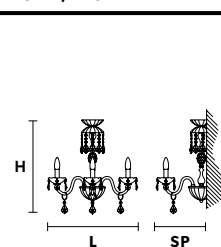

Applique

TECHNICAL INFORMATION	LIGHTING SYSTEM	DESCRIPTION
L 50 cm / 19.70"	3×E14×10 W max (not included).	Blown glass arm frame, crystal pendants.
SP 28 cm / 11.05"		
H 54 cm / 21.25"		
W 3 kg / 6.61 lb		
CRYSTALS		PRICE (EXCL. VAT)
HALF CUT GLASS		€ 670,00
CUT CRYSTAL		€ 730,00
PREMIUM CRYSTAL		€ 830,00