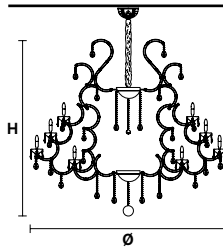

VE 910/49

TECHNICAL INFORMATION	LIGHTING SYSTEM	VERSION	CRYSTALS	PRICE (EXCL. VAT)
Ø 185 cm / 72.83" H 165 cm / 64.96" W 85 kg / 187.39 lb	STANDARD LIGHTING			
	49×E14×10 W max (not included). Triac Dimmable	VE 910/49 MT	HALF CUT GLASS CUT CRYSTAL PREMIUM CRYSTAL	€ 16.330,00 € 18.390,00 € 31.050,00
	INTEGRATED LED LIGHTING			
	49×LED source -196 W tot Control system: DMX On request Radio Control and Masiero Smart Light App only for RW version.	VE 910/49 RW/DW	HALF CUT GLASS CUT CRYSTAL PREMIUM CRYSTAL	€ 23.900,00 € 25.960,00 € 38.550,00