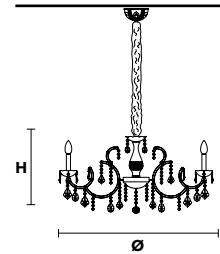

VE 931/12

TECHNICAL INFORMATION	LIGHTING SYSTEM	VERSION	CRYSTALS	PRICE (EXCL. VAT)
	STANDARD LIGHTING			
Ø 100 cm / 39.37" H 46 cm / 18.11" W 18 kg / 39.68 lb	12×E14×10 W max (not included). Triac Dimmable	VE 931/12 MT	HALF CUT GLASS CUT CRYSTAL PREMIUM CRYSTAL	€ 4.400,00 € 4.910,00 € 8.220,00
		VE 931/12 CG		€ 5.690,00
	INTEGRATED LED LIGHTING			
	12×LED source – 48 W tot Control system: DMX On request Radio Control and Masiero Smart Light App only for RW version.	VE 931/12 RW/DW	HALF CUT GLASS CUT CRYSTAL PREMIUM CRYSTAL	€ 6.250,00 € 6.770,00 € 10.060,00