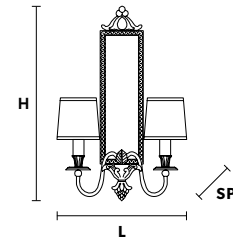

VE 1076 A2

VE 1077 A2

Applique

CE

TECHNICAL INFORMATION		LIGHTING SYSTEM	DESCRIPTION
L	35 cm / 13.78"	2xE14x10 W max (not included).	Gold plated solid brass frame. Aged mirror included.
SP	18 cm / 7.09"		
H	60 cm / 23.62"		LAMPSHADES: SHA/14/IV-WH
W	4 kg / 8.81 lb		

PRICE (EXCL. VAT)

€ 2.010,00