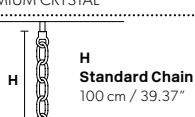

VE 875/12

Chandelier

TECHNICAL INFORMATION	LIGHTING SYSTEM	DESCRIPTION
Ø 120 cm / 47.30"	12×E14×10 W max (not included).	Blown glass arm frame, crystal pendants.
H 120 cm / 47.30"		
W 25 kg / 55.11 lb		
CRYSTALS		PRICE (EXCL. VAT)
HALF CUT GLASS		€ 5.310,00
CUT CRYSTAL		€ 6.440,00
PREMIUM CRYSTAL		€ 13.010,00