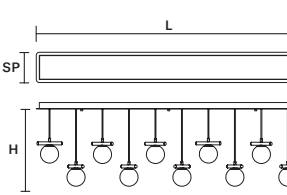

POSY C10 LN 175

SIZE	STANDARD LIGHTING	FINISHINGS	PRICE (EXCL. VAT)
L 175 cm / 68.90" SP 20 cm / 7.87" H MAX 160 cm / 62.99"	10×G9×10 W MAX (NOT INCL.)*	G18	3.170,00 €
USA	10×G9×10 W MAX (NOT INCL.)*		
	* BULB MAX Ø 37 mm L 70 mm		

: FOR THE US MARKET, REFER TO THE RELEVANT PRICE LIST.

: FOR THE US MARKET, REFER TO THE RELEVANT PRICE LIST.