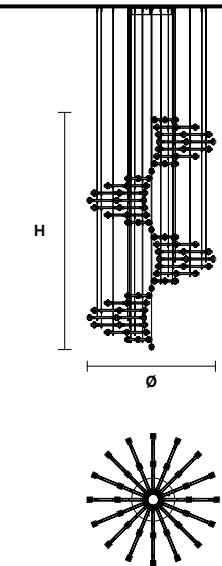

RAQAM P4 BASIC BATCH A - MODULO 7 X 32

TECHNICAL INFORMATION	
Ø	126 cm / 49.60"
H	223 cm / 87.79"
W	42 kg / 92.59 lb

192 LED LIGHTS CRI > 90
3000 K - 288W- 37440 Nominal lm
Dimmable PUSH or DMX on request.

Fixing: 1 x canopy
32 x single steel cables.
The canopy contains:
2 x drivers
2 x control boards

FINISHING	PRICE (EXCL. VAT)
G04	€ 11.010,00

G03-G14	€ 13.280,00