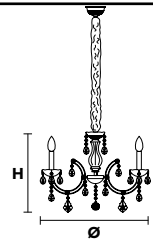

VE 944/5

TECHNICAL INFORMATION	LIGHTING SYSTEM	VERSION	CRYSTALS	PRICE (EXCL. VAT)
	STANDARD LIGHTING			
Ø 47 cm / 18.50"	5×E14×10 W max (not included). Triac Dimmable	VE 944/5 MT	HALF CUT GLASS CUT CRYSTAL PREMIUM CRYSTAL	€ 890,00 € 1.120,00 € 2.170,00
H 42 cm / 16.53"		VE 944/5 CG		€ 1.290,00
W 5 kg / 11.02 lb				
	INTEGRATED LED LIGHTING			
	5×LED source -20 W tot Control system: DMX On request Radio Control and Masiero Smart Light App only for RW version.	VE 944/5 RW/DW	HALF CUT GLASS CUT CRYSTAL PREMIUM CRYSTAL	€ 1.660,00 € 1.900,00 € 2.940,00