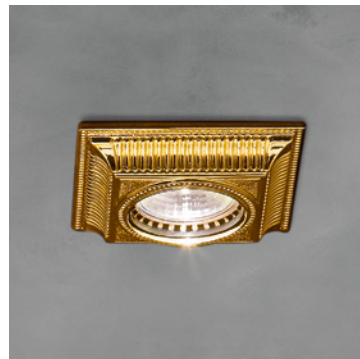

VE 855		Ceiling		CE
TECHNICAL INFORMATION		LIGHTING SYSTEM	DESCRIPTION	
L	10X10 cm / 3.94"x3.94"	1xGU10x15 W max (not included).	Solid brass gold plated spot light. Bulbs not included. Hole Ø 2.37".	
W	0,5 kg / 1.10 lb			
			PRICE (EXCL. VAT)	
			€ 130,00