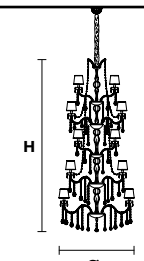

TECHNICAL INFORMATION	LIGHTING SYSTEM	VERSION	CRYSTALS	PRICE (EXCL. VAT)
Ø 115 cm / 45.27" H 140 cm / 55.12" W 40 kg / 88.18 lb	STANDARD LIGHTING 30×E14×10 W max (not included). Triac Dimmable	VE 992/30 MT	HALF CUT GLASS CUT CRYSTAL PREMIUM CRYSTAL	€ 8.520,00 € 10.040,00 € 18.690,00
	INTEGRATED LED LIGHTING	VE 992/30 CG		€ 11.700,00
	30×LED source – 120 W tot Control system: DMX On request Radio Control and Masiero Smart Light App only for RW version.	VE 992/30 RW/DW	HALF CUT GLASS CUT CRYSTAL PREMIUM CRYSTAL	€ 13.150,00 € 14.680,00 € 23.280,00

VE 992/48