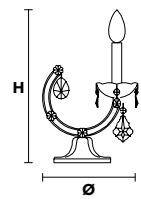

TECHNICAL INFORMATION		LIGHTING SYSTEM	VERSION	CRYSTALS	PRICE (EXCL. VAT)
		STANDARD LIGHTING			CE *
Ø	20 cm / 7.87"	1×E14×10 W max (not included). Triac Dimmable	VE 944/TL1 MT	HALF CUT GLASS	€ 210,00
H	28 cm / 11.02"			CUT CRYSTAL	€ 220,00
				PREMIUM CRYSTAL	€ 270,00
			VE 944/TL1 CG		€ 250,00
		INTEGRATED LED LIGHTING			CE
		1×LED source – 4 W tot Control system: DMX On request Radio Control and Masiero Smart Light App only for RW version.	VE 944/TL1 RW/DW	HALF CUT GLASS	€ 380,00
				CUT CRYSTAL	€ 390,00
				PREMIUM CRYSTAL	€ 430,00