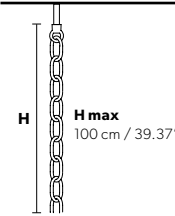

Standard chain

MT/CG

**MT**  
Traditional version  
**CG**  
Coloured glass version

**LIGHTING** Traditional E14 lightbulbs  
**SIZE** With lampshades, overall diameter is 5 cm (2") larger than specified  
**FRAME** **MT** Chrome or gold plated metal covered with transparent glass  
**CG** Painted metal covered with transparent glass  
**LAMP SHADES** **MT** No lampshades included  
**CG** No lampshades included  
**PENDANTS** **MT** Transparent glass or crystal  
**CG** Coloured glass