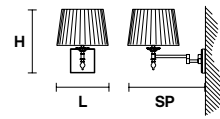

## Applique

CE

TECHNICAL INFORMATION		LIGHTING SYSTEM	DESCRIPTION
<b>L</b>	22 cm / 8.66"	1xE27x20 W max (not included).	Gold plated solid brass frame.
<b>SP</b>	48 cm / 18.90"		
<b>H</b>	30 cm / 11.81"		
<b>W</b>	3 kg / 6.61 lb		