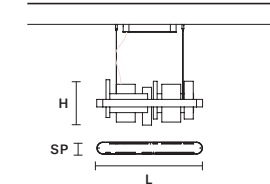

RIBBON S70

Suspension

SIZE
L 70 cm / 27.55"
SP 8 cm / 3.14"
H 33 cm / 12.99"

INTEGRATED LED LIGHTING
UP 7 W CRI>95
3000 K - 927 NOMINAL LM
DOWN 15 W CRI>95
3000 K - 2008 NOMINAL LM
DIMM 0-10V

FINISHINGS
● V90
● G01

PRICE (EXCL. VAT)

1.020,00 €

1.150,00 €

☎ : FOR THE US MARKET, REFER TO THE RELEVANT PRICE LIST.