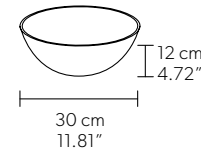

FINISHING	PRICE (EXCL. VAT)
G04	€ 6.300,00

G03-G14	€ 7.580,00

Each box contains:
1 x control board
1 x driver

Any additional element
requires one additional
cup with driver and
control board.