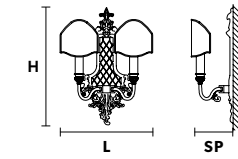

VE 1063 A2 Applique			CE
TECHNICAL INFORMATION	LIGHTING SYSTEM	DESCRIPTION	
L 30 cm / 11.81" SP 16 cm / 6.30" H 41 cm / 16.41" W 5 kg / 11.02 lb	2xE14x10 W max (not included).	Gold plated solid brass base. LAMP SHADES: IVORY SHANTUNG	
PRICE (EXCL. VAT)			
€ 970,00