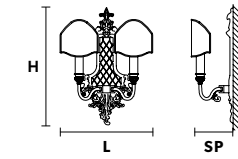

VE 1063 A2 Applique			CE
TECHNICAL INFORMATION	LIGHTING SYSTEM	DESCRIPTION	
L 30 cm / 11.81" SP 16 cm / 6.30" H 41 cm / 16.41" W 5 kg / 11.02 lb	2xE14x10 W max (not included).	Gold plated solid brass base. LAMP SHADES: IVORY SHANTUNG	
PRICE (EXCL. VAT)			
			€ 970,00