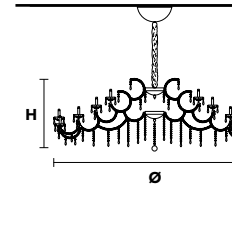

VE 980/60

TECHNICAL INFORMATION
Ø 220 cm / 86.61"
H 75 cm / 29.52"
W 67 kg / 147.70 lb

TECHNICAL INFORMATION	LIGHTING SYSTEM	VERSION	CRYSTALS	PRICE (EXCL. VAT)
	STANDARD LIGHTING			
	60x E14x10 W max (not included). Triac Dimmable	VE 980/60 MT	HALF CUT GLASS CUT CRYSTAL PREMIUM CRYSTAL	€ 14.310,00 € 16.570,00 € 24.750,00
		VE 980/60 CG		€ 18.300,00
	INTEGRATED LED LIGHTING			
	60x LED source - 240 W tot Control system: DMX On request Radio Control and Masiero Smart Light App only for RW version.	VE 980/60 RW/DW	HALF CUT GLASS CUT CRYSTAL PREMIUM CRYSTAL	€ 23.580,00 € 25.840,00 € 33.930,00