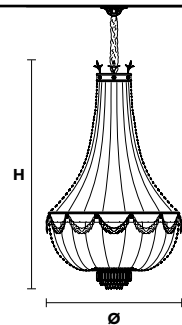

VE 818/16

VE 818/18

Suspension