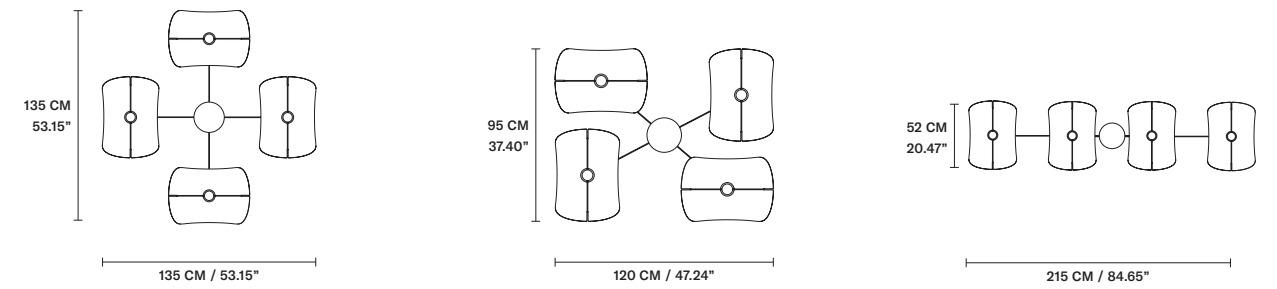

VOLLEE C2G LN 75

SIZE	INTEGRATED LED LIGHTING	FINISHINGS	PRICE (EXCL. VAT)
L 75 cm / 29.52" SP 20 cm / 7.87" H MAX 240 cm / 94.48"	12,8 W CRI>90 3000 K – 1600 NOMINAL LM DIMM 1-10V + PUSH	V95 V90 V99 V55 V24	1.510,00 €

VOLLEE C4P LN 125

SIZE	INTEGRATED LED LIGHTING	FINISHINGS	PRICE (EXCL. VAT)
L 125 cm / 49.21" SP 20 cm / 7.87" H MAX 200 cm / 78.74"	25,6 W CRI>90 3000 K – 3200 NOMINAL LM DIMM 1-10V + PUSH	V95 V90 V99 V55 V24	1.630,00 €

VOLLEE C4G RD 60

SIZE	INTEGRATED LED LIGHTING	FINISHINGS	PRICE (EXCL. VAT)
Ø 96 cm / 37.80" H 240 cm / 94.48"	25,6 W CRI>90 3000 K – 3200 NOMINAL LM DIMM 1-10V + PUSH	V95 V90 V99 V55 V24	2.670,00 €

VOLLEE C4P RD 60

SIZE	INTEGRATED LED LIGHTING	FINISHINGS	PRICE (EXCL. VAT)
Ø 60 cm / 37.80" H 200 cm / 78.74"	25,6 W CRI>90 3000 K – 3200 NOMINAL LM DIMM 1-10V + PUSH	V95 V90 V99 V55 V24	1.660,00 €

VOLLEE C8P RD 80

SIZE	INTEGRATED LED LIGHTING	FINISHINGS	PRICE (EXCL. VAT)
Ø 80 cm / 31.49" H 200 cm / 78.74"	52,8 W CRI>90 3000 K – 6600 NOMINAL LM DIMM 1-10V + DALI + PUSH	V95 V90 V99 V55 V24	2.870,00 €

SUGGESTED CONFIGURATION FOR C4 G