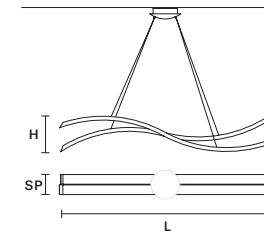

G18

G01

G07

STANDARD CABLES FOR ALL SUSPENSIONS

LIBE S160

Suspension

SIZE  
L 160 cm / 62.99"  
SP 16 cm / 6.29"  
H 30 cm / 11.81"

INTEGRATED LED LIGHTING  
104 W CRI>90  
3000 K – 9770 NOMINAL LM  
DIMM 1-10V