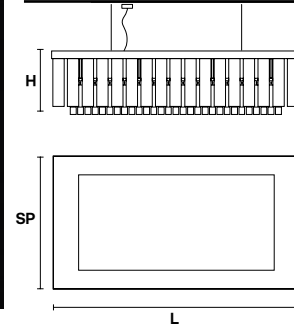

VE 1152/S18 RC

VE 1152/S24 RC

Suspension

TECHNICAL INFORMATION	LIGHTING SYSTEM	DESCRIPTION
L 130 cm / 51.20"	18×E27×20 W max (not included).	Metal frame, borosilicate glass.
SP 75 cm / 29.50"		
H 38 cm / 14.95"		
W 68 kg / 149.60 lb		

PRICE (EXCL. VAT)

€ 12.990,00