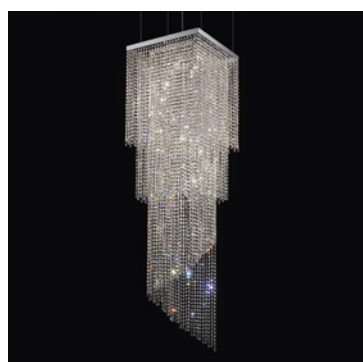

H Standard Cable  
150 cm / 59.05"

VE 814/16 75

Suspension

TECHNICAL INFORMATION	LIGHTING SYSTEM	DESCRIPTION
<b>L</b> 75 cm / 29.53"	16x E27x20 W max (not included).	Chrome plated metal frame, crystal pendants.
<b>SP</b> 75 cm / 29.53"		
<b>H</b> 200 cm / 78.74"		
<b>W</b> 50 kg / 110.23 lb		
CRYSTALS	PRICE (EXCL. VAT)	
HALF CUT GLASS	€ 7.780,00	
CUT CRYSTAL	€ 11.090,00	
PREMIUM CRYSTAL	€ 30.600,00	