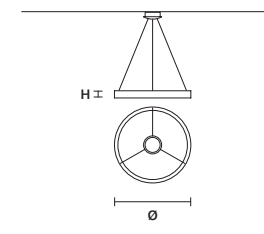

LIBE ROUND S90

Suspension round

SIZE
ø 90 cm / 35.43"
H 8,5 cm / 3.34"

INTEGRATED LED LIGHTING
90 W CRI>90
3000 K – 8460 NOMINAL LM
DIMM 0-10V

FINISHINGS
W01 W03
G14

PRICE (EXCL. VAT)
3.400,00 €
3.530,00 €