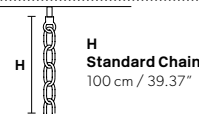

TECHNICAL INFORMATION	LIGHTING SYSTEM	DESCRIPTION
Ø 110 cm / 43.30"	32×E14×10 W max (not included).	Blown glass arm frame, crystal pendants.
H 270 cm / 106.30"		
W 64 kg / 110.23 lb		
CRYSTALS		PRICE (EXCL. VAT)
HALF CUT GLASS		€ 8.140,00
CUT CRYSTAL		€ 9.550,00
PREMIUM CRYSTAL		€ 16.360,00