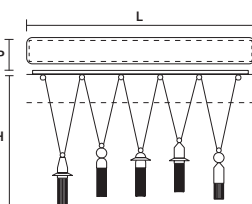

NAPPE C5 LN 175

Composition (N1+N2+N4+N5+N9)

SIZE	INTEGRATED LED LIGHTING	FINISHINGS	PRICE (EXCL. VAT)
L 175 cm / 68.89" SP 20 cm / 7.87" H MAX 155 cm / 61.02"	5 × 27 W CRI>90 3000 K - 3440 NOMINAL LM DIMM 1-10V + PUSH	V95 V72 V51 V21 V95 V90 V35 V70 V84	1.900,00 €