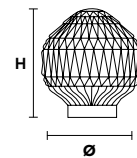

VE 1050 TL1 P

Table lamp

CE *

TECHNICAL INFORMATION	LIGHTING SYSTEM	DESCRIPTION
Ø 20 cm / 7.90"	1xE14x10 W max (not included).	Hand made blown Murano glass base.
H 22 cm / 8.70"		
W 1.8 kg / 3.97 lb		

PRICE (EXCL. VAT)

€ 370,00