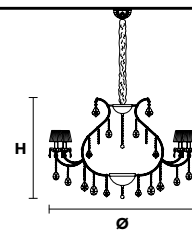

VE 935/18

TECHNICAL INFORMATION
Ø 120 cm / 47.24"
H 75 cm / 29.52"
W 30 kg / 66.13 lb

TECHNICAL INFORMATION	LIGHTING SYSTEM	VERSION	CRYSTALS	PRICE (EXCL. VAT)
	STANDARD LIGHTING			
	18×E14×10 W max (not included). Triac Dimmable	VE 935/18 MT	HALF CUT GLASS CUT CRYSTAL PREMIUM CRYSTAL	€ 4.910,00 € 5.510,00 € 9.670,00
		VE 935/18 CG		€ 6.490,00
	INTEGRATED LED LIGHTING			
	18×LED source – 72 W tot Control system: DMX On request Radio Control and Masiero Smart Light App only for RW version.	VE 935/18 RW/DW	HALF CUT GLASS CUT CRYSTAL PREMIUM CRYSTAL	€ 7.690,00 € 8.290,00 € 12.420,00