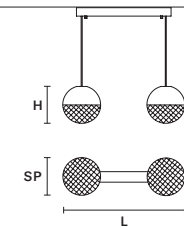

IGLÙ S2

Suspension

INTEGRATED LED LIGHTING
19,8 W CRI>90
3000 K – 2600 NOMINAL LM
DIMM 1-10V + PUSH

FINISHINGS
v86

PRICE (EXCL. VAT)

590,00 €