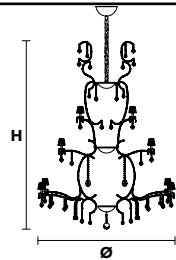

VE 973/70

TECHNICAL INFORMATION	LIGHTING SYSTEM	VERSION	CRYSTALS	PRICE (EXCL. VAT)
	STANDARD LIGHTING			
Ø 290 cm / 114.17"	70×E14×10 W max (not included). Triac Dimmable	VE 973/70 MT	HALF CUT GLASS	€ 53.330,00
H 300 cm / 118.20"				
W 135 kg / 297.6 lb		VE 973/70 CG		€ 61.600,00
	INTEGRATED LED LIGHTING			
	70×LED source -280 W tot Control system: DMX On request Radio Control and Masiero Smart Light App only for RW version.	VE 973/70 RW/DW	HALF CUT GLASS	€ 64.150,00