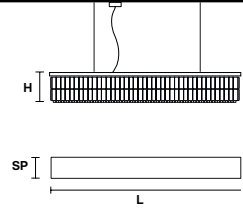

VE 760/S6 LN

Suspension

TECHNICAL INFORMATION	LIGHTING SYSTEM	DESCRIPTION
L 100 cm / 39.37"	6×E27×20 W max (not included). Ø max 45 mm	Metal frame and crystal pendants
SP 17 cm / 6.70"		
H 18 cm / 7.08"		
W 15 kg / 33.06 lb		
CRYSTALS		PRICE (EXCL. VAT)
CUT CRYSTAL		€ 2.020,00
PREMIUM CRYSTAL		€ 8.030,00