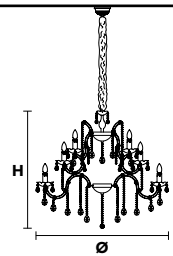

VE 918/30

TECHNICAL INFORMATION	LIGHTING SYSTEM	VERSION	CRYSTALS	PRICE (EXCL. VAT)
	STANDARD LIGHTING			CE, ENEC, ENEC
Ø 100 cm / 39.37" H 90 cm / 35.43" W 28 kg / 61.72 lb	30×E14×10 W max (not included). Triac Dimmable	VE 918/30 MT	HALF CUT GLASS CUT CRYSTAL PREMIUM CRYSTAL	€ 4.680,00 € 6.290,00 € 11.890,00
		VE 918/30 CG		€ 7.270,00
	INTEGRATED LED LIGHTING			CE, ENEC
	30×LED source -120 W tot Control system: DMX On request Radio Control and Masiero Smart Light App only for RW version.	VE 918/30 RW/DW	HALF CUT GLASS CUT CRYSTAL PREMIUM CRYSTAL	€ 9.310,00 € 10.930,00 € 16.480,00