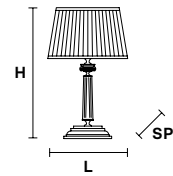

VE 1018 TL1 G Table lamp			CE
TECHNICAL INFORMATION	LIGHTING SYSTEM	DESCRIPTION	
L 25 cm / 9.84" SP 25 cm / 9.84" H 51 cm / 20.08"	1xE27x20 W max (not included).	Gold plated solid brass base. LAMP SHADES: IVORY PONGE	
PRICE (EXCL. VAT)			
€ 620,00