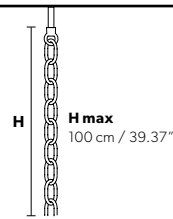

Standard chain

MT/CG

- **MT**
  Traditional version
- **CG**
  Coloured glass version

LIGHTING	Traditional E14 lightbulbs
SIZE	With lampshades, overall diameter is 5 cm (2") larger than specified
FRAME	MT Chrome or gold plated metal covered with transparent glass CG Painted metal covered with painted glass
LAMP SHADES	MT No lampshades included CG No lampshades included
PENDANTS	MT Transparent glass or crystal CG Coloured glass

RW/DW

- **RW**
  RGB-W Led version
- **DW**
  Dynamic White Led version

LIGHTING	WHITE LED sources CRI>90 RGB-W each light 330 Nominal lm at 3000K DW each light 490 Nominal lm at 4700K
SIZE	Same size as MT or CG
FRAME	Chrome or gold plated metal covered with transparent glass
LAMP SHADES	No lampshades included
PENDANTS	Transparent glass or crystal