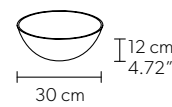

The cup contains:
1 x driver
1 x control board