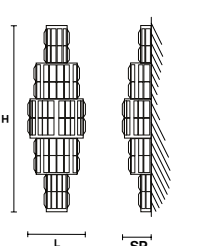

VE 764/S16

Applique

TECEBE CE ENEC

TECHNICAL INFORMATION	LIGHTING SYSTEM	DESCRIPTION
L 22 cm / 8.65"	4×E14×10 W max (not included).	Metal frame and crystal pendants
SP 8 cm / 3.15"		
H 70 cm / 27.60"		
W 2 kg / 4.40 lb		
CRYSTALS		PRICE (EXCL. VAT)
CUT CRYSTAL		€ 790,00