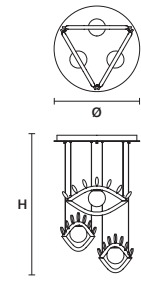

VISIO C3 M1 RD 60

Applique

SIZE	INTEGRATED LED LIGHTING	FINISHINGS	PRICE (EXCL. VAT)
ø 60 cm / 23.60" H MAX 150 cm / 59.10"	16,5 W CRI>90 3000 K – 1935 NOMINAL LM DIMM 1-10V + PUSH	● V87	1.640,00 €