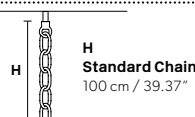

Chandelier

TECHNICAL INFORMATION	LIGHTING SYSTEM	DESCRIPTION
Ø 103 cm / 40.55"	12×E14×10 W max (not included).	Blown glass arm frame, crystal pendants.
H 80 cm / 31.49"		
W 17 kg / 15.43 lb		
CRYSTALS		PRICE (EXCL. VAT)
HALF CUT GLASS		€ 2.700,00
CUT CRYSTAL		€ 3.060,00
PREMIUM CRYSTAL		€ 6.400,00

Chandelier

TECHNICAL INFORMATION	LIGHTING SYSTEM	DESCRIPTION
Ø 95 cm / 37.50"	24×E14×10 W max (not included).	Blown glass arm frame, crystal pendants.
H 110 cm / 43.30"		
W 34 kg / 74.95 lb		
CRYSTALS		PRICE (EXCL. VAT)
HALF CUT GLASS		€ 3.940,00
CUT CRYSTAL		€ 4.730,00
PREMIUM CRYSTAL		€ 10.810,00

Applique

TECHNICAL INFORMATION	LIGHTING SYSTEM	DESCRIPTION
L 35 cm / 13.80"	2×E14×10 W max (not included).	Blown glass arm frame, crystal pendants.
SP 22 cm / 8.70"		
H 26 cm / 10.25"		
W 2 kg / 4.41 lb		
CRYSTALS		PRICE (EXCL. VAT)
HALF CUT GLASS		€ 430,00
CUT CRYSTAL		€ 460,00
PREMIUM CRYSTAL		€ 750,00

Applique

TECHNICAL INFORMATION	LIGHTING SYSTEM	DESCRIPTION
L 44 cm / 17.30"	3×E14×10 W max (not included).	Blown glass arm frame, crystal pendants.
SP 26 cm / 10.25"		
H 26 cm / 10.25"		
W 3 kg / 6.61 lb		
CRYSTALS		PRICE (EXCL. VAT)
HALF CUT GLASS		€ 520,00
CUT CRYSTAL		€ 580,00
PREMIUM CRYSTAL		€ 1.030,00

Chandelier

TECHNICAL INFORMATION	LIGHTING SYSTEM	DESCRIPTION
Ø 120 cm / 47.30"	12×E14×10 W max (not included).	Blown glass arm frame, crystal pendants.
H 120 cm / 47.30"		
W 25 kg / 55.11 lb		
CRYSTALS		PRICE (EXCL. VAT)
HALF CUT GLASS		€ 5.310,00
CUT CRYSTAL		€ 6.440,00
PREMIUM CRYSTAL		€ 13.010,00

Chandelier

TECHNICAL INFORMATION	LIGHTING SYSTEM	DESCRIPTION
Ø 145 cm / 57.09"	16×E14×10 W max (not included).	Blown glass arm frame, crystal pendants.
H 120 cm / 47.30"		
W 32 kg / 70.54 lb		
CRYSTALS		PRICE (EXCL. VAT)
HALF CUT GLASS		€ 6.140,00
CUT CRYSTAL		€ 7.480,00
PREMIUM CRYSTAL		€ 15.710,00

Applique