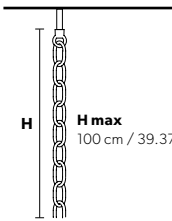

Standard chain

MT/CG

MT
Traditional version
CG
Coloured glass version

LIGHTING Traditional E14 lightbulbs
SIZE With lampshades, overall diameter is 5 cm (2") larger than specified
FRAME **MT** Chrome or gold plated metal covered with transparent glass
CG Painted metal covered with painted glass
LAMP SHADES **MT** No lampshades included
CG No lampshades included
PENDANTS **MT** Transparent glass or crystal
CG Coloured glass

RW/DW

RW
RGB-W Led version
DW
Dynamic White Led version

LIGHTING WHITE LED sources CRI>90
RGB-W each light 330 Nominal lm at 3000K
DW each light 490 Nominal lm at 4700K
SIZE Same size as MT or CG
FRAME Chrome or gold plated metal covered with transparent glass
LAMP SHADES No lampshades included
PENDANTS Transparent glass or crystal