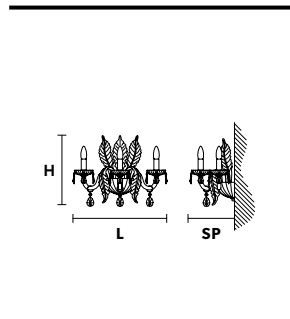

VE 886/A5

Applique

TECHNICAL INFORMATION	LIGHTING SYSTEM	DESCRIPTION
L 48 cm / 18.90"	3×E14×10 W max (not included).	Blown glass arm frame, crystal pendants.
SP 28 cm / 11.05"		
H 40 cm / 15.75"		
W 4 kg / 8.81 lb		
CRYSTALS		PRICE (EXCL. VAT)
HALF CUT GLASS		€ 580,00
CUT CRYSTAL		€ 610,00
PREMIUM CRYSTAL		€ 820,00