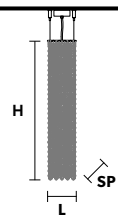

CUBO S/SQUARE/SMALL 60 Suspension ■ SQUARE

TECHNICAL INFORMATION		FINISHING	PENDANTS	CRYSTALS	PRICE (EXCL. VAT)
L	12.5 cm / 4.92"	G04 ●	TRANSPARENT	HALF CUT GLASS	€ 610,00
SP	12.5 cm / 4.92"			CUT CRYSTAL	€ 810,00
H	60 cm / 23.62"			PREMIUM CRYSTAL	€ 2.080,00
WW	3×E14×10 W		COLOURED	HALF CUT GLASS	€ 920,00
USA	3×E12×40 W <i>(not included)</i>			CUT CRYSTAL	€ 1.280,00