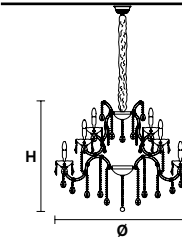

VE 910/25

TECHNICAL INFORMATION
Ø 100 cm / 39.37"
H 75 cm / 29.52"
W 26 kg / 57.32 lb

TECHNICAL INFORMATION	LIGHTING SYSTEM	VERSION	CRYSTALS	PRICE (EXCL. VAT)
	STANDARD LIGHTING			
	25×E14×10 W max (not included). Triac Dimmable	VE 910/25 MT	HALF CUT GLASS CUT CRYSTAL PREMIUM CRYSTAL	€ 3.880,00 € 5.240,00 € 9.890,00
		VE 910/25 CG		€ 6.070,00
	INTEGRATED LED LIGHTING			
	25×LED source -100 W tot Control system: DMX On request Radio Control and Masiero Smart Light App only for RW version.	VE 910/25 RW/DW	HALF CUT GLASS CUT CRYSTAL PREMIUM CRYSTAL	€ 7.750,00 € 9.110,00 € 13.720,00