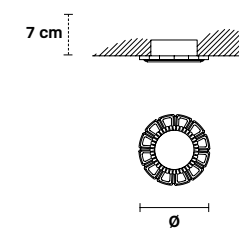

TECHNICAL INFORMATION	LIGHTING SYSTEM	DESCRIPTION
Ø 10 cm / 3.94"	1xGU10x15 W max (not included).	Solid brass antiqued gold spot light. Bulbs not included. Hole Ø 2.37".
W 0.5 kg / 1.10 lb		

PRICE (EXCL. VAT)

€ 130,00