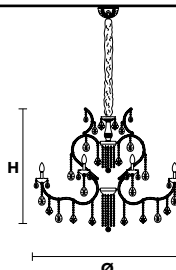

VE 927/24

TECHNICAL INFORMATION
Ø 118 cm / 46.45"
H 84 cm / 33.07"
W 40 kg / 88.18 lb

TECHNICAL INFORMATION	LIGHTING SYSTEM	VERSION	CRYSTALS	PRICE (EXCL. VAT)
	STANDARD LIGHTING			
	24×E14×10 W max (not included). Triac Dimmable	VE 927/24 MT	HALF CUT GLASS CUT CRYSTAL PREMIUM CRYSTAL	€ 7.130,00 € 8.510,00 € 17.740,00
		VE 927/24 CG		€ 9.840,00
	INTEGRATED LED LIGHTING			
	24×LED source -96 W tot Control system: DMX On request Radio Control and Masiero Smart Light App only for RW version.	VE 927/24 RW/DW	HALF CUT GLASS CUT CRYSTAL PREMIUM CRYSTAL	€ 10.840,00 € 12.220,00 € 21.410,00