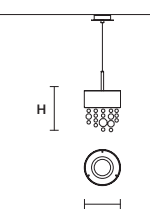

OLÀ S2 15

Suspension

SIZE
ø 15 cm / 5.90"
H 26 cm / 10.23"

STANDARD LIGHTING	FINISHINGS	GLASS	PRICE (EXCL. VAT)
2×G9×10 W MAX (NOT INCL.)	V95 F01 F02 F03	COLORLED GLASS	380,00 €
USA 1×E12×40 W MAX (NOT INCL.)	V30 V50 V83 V90	TRANSPARENT CUT CRYSTAL	540,00 €
	G01	COLORLED GLASS	460,00 €
		TRANSPARENT CUT CRYSTAL	620,00 €
INTEGRATED LED LIGHTING	FINISHINGS	GLASS	PRICE (EXCL. VAT)
DOWN 7,5 W CRI>90	V95 F01 F02 F03	COLORLED GLASS	440,00 €
3000 K – 1080 NOMINAL LM	V30 V50 V83 V90	TRANSPARENT CUT CRYSTAL	600,00 €
DIMM 1-10V + PUSH	G01	COLORLED GLASS	510,00 €
		TRANSPARENT CUT CRYSTAL	680,00 €

☎ : FOR THE US MARKET, REFER TO THE RELEVANT PRICE LIST.