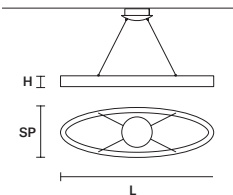

LIBE ELLIPSE S120

Suspension oval

SIZE	INTEGRATED LED LIGHTING	FINISHINGS	PRICE (EXCL. VAT)
L 120 cm / 47.24"	86,5 W CRI>90	● W01 ● W03	3.360,00 €
SP 40 cm / 15.74"	3000 K – 8131 NOMINAL LM	● G14	3.480,00 €
H 8,5 cm / 3.34"	DIMM 0-10V		

LIBE ELLIPSE S90

Suspension oval

SIZE	INTEGRATED LED LIGHTING	FINISHINGS	PRICE (EXCL. VAT)
L 90 cm / 35.43"	62,5 W CRI>90	● W01 ● W03	2.500,00 €
SP 30 cm / 11.81"	3000 K – 5875 NOMINAL LM	● G14	2.600,00 €
H 8,5 cm / 3.34"	DIMM 0-10V		

LIBE A55

Applique

SIZE	INTEGRATED LED LIGHTING	FINISHINGS	PRICE (EXCL. VAT)
L 55 cm / 21.65"	7 W CRI>90	● W01 ● W03	880,00 €
SP 8 cm / 3.14"	3000 K – 658 NOMINAL LM	● G14	900,00 €
H 8,5 cm / 3.34"	DIMM NO		

LIBE ROUND TL40

Table lamp round

SIZE	INTEGRATED LED LIGHTING	FINISHINGS	PRICE (EXCL. VAT)
L 40 cm / 15.74"	36,5 W CRI>90	● W01 ● W03	1.690,00 €
SP 30 cm / 11.81"	3000 K – 3431 NOMINAL LM	● G14	NOT AVAILABLE
H 43 cm / 16.93"	DIMM OWN BUTTON		

: FOR THE US MARKET, REFER TO THE RELEVANT PRICE LIST.

: FOR THE US MARKET, REFER TO THE RELEVANT PRICE LIST.