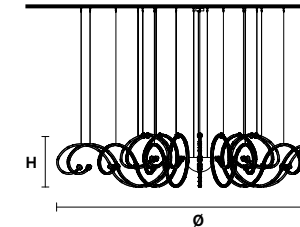

**G03-G14**

€ 18.020,00

**Fixing:** 1 x canopy  
30 x single steel cables.  
The canopy contains:  
1 x driver

The box contains:  
1 x control board

Each cup contains:  
1 x drivers  
1 x control boards

**RAQAM Q5** BASIC BATCH A – MODULO 1 X 16