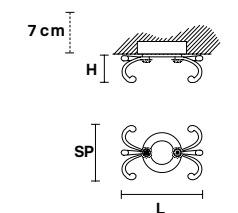

VE 1105

Ceiling

CE

TECHNICAL INFORMATION		LIGHTING SYSTEM	DESCRIPTION
L	16 cm / 6.29"	1xGU10x15 W max (not included).	Solid brass gold plated spot light. Bulbs not included. Hole Ø 2.37".
SP	9 cm / 3.54"		
H	5.5 cm / 2.16"		
W	0.2 kg / 0.44 lb		

PRICE (EXCL. VAT)

€ 150,00