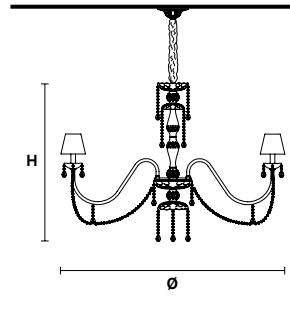

VE 875/16

VE 875/A3

Chandelier

TECHNICAL INFORMATION	LIGHTING SYSTEM	DESCRIPTION
Ø 145 cm / 57.09"	16×E14×10 W max (not included).	Blown glass arm frame, crystal pendants.
H 120 cm / 47.30"		
W 32 kg / 70.54 lb		
CRYSTALS		PRICE (EXCL. VAT)
HALF CUT GLASS		€ 6.140,00
CUT CRYSTAL		€ 7.480,00
PREMIUM CRYSTAL		€ 15.710,00