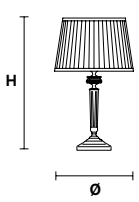

VE 1020 TL1 G Table lamp			CE
TECHNICAL INFORMATION	LIGHTING SYSTEM	DESCRIPTION	
Ø 30 cm / 11.81" H 54 cm / 21.26"	1xE27x20 W max (not included).	Gold plated solid brass base. LAMP SHADES: PON/30/IV	
PRICE (EXCL. VAT)			
			€ 590,00