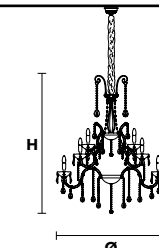

VE 911/25

TECHNICAL INFORMATION	LIGHTING SYSTEM	VERSION	CRYSTALS	PRICE (EXCL. VAT)
Ø 100 cm / 39.37" H 160 cm / 62.99" W 30 kg / 66.13 lb	STANDARD LIGHTING			
	25×E14×10 W max (not included). Triac Dimmable	VE 911/25 MT	HALF CUT GLASS CUT CRYSTAL PREMIUM CRYSTAL	€ 4.670,00 € 5.850,00 € 10.710,00
	INTEGRATED LED LIGHTING			
	25×LED source -60 W tot Control system: DMX On request Radio Control and Masiero Smart Light App only for RW version.	VE 911/25 RW/DW	HALF CUT GLASS CUT CRYSTAL PREMIUM CRYSTAL	€ 8.530,00 € 9.710,00 € 14.540,00