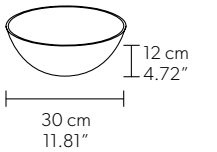

FINISHING	PRICE (EXCL. VAT)
G04	€ 6.570,00

G03-G14	€ 7.910,00

Any additional element
requires one additional
cup with driver and
control board.