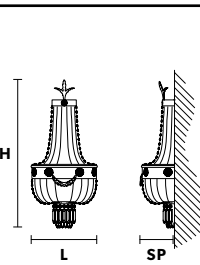

Applique

TECHNICAL INFORMATION	LIGHTING SYSTEM	DESCRIPTION
L 32 cm / 12.60"	3×E14×10 W max (not included).	Gold plated metal frame, crystal pendants.
SP 19 cm / 7.48"		
H 70 cm / 27.56"		
W 6 kg / 13.22 lb		
CRYSTALS		PRICE (EXCL. VAT)
HALF CUT GLASS		€ 1.830,00
CUT CRYSTAL		€ 2.100,00
PREMIUM CRYSTAL		€ 3.100,00