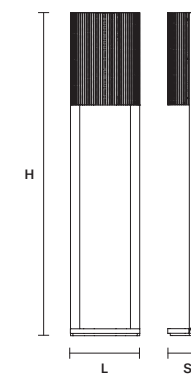

EBE STL

Floor lamp

L 30 cm / 11.80"
SP 21 cm / 8.25"
H 140 cm / 55.10"

INTEGRATED LED LIGHTING

35 W CRI>95
3000 K – 3770 NOMINAL LM
DIMM OWN BUTTON

FINISHINGS

● v87

PRICE (EXCL. VAT)

1.900,00 €