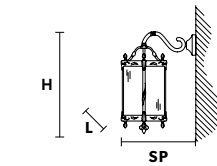

VE 1066 A3 Applique			CE
TECHNICAL INFORMATION	LIGHTING SYSTEM	DESCRIPTION	
L 20 cm / 7.87" SP 30 cm / 11.81" H 48 cm / 18.90" W 6 kg / 13.22 lb	3xE14x10 W max (not included).	Gold plated solid brass frame.	
PRICE (EXCL. VAT)			
€ 930,00