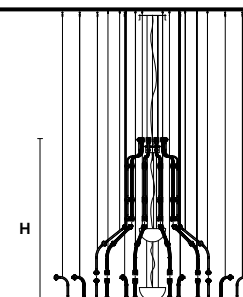

**G03-G14**

€ 17.540,00

**Fixing:** 1 x canopy  
30 x single steel cables.  
The canopy contains:  
1 x driver

The box contains:  
1 x control board

Each cup contains:  
1 x drivers  
1 x control boards

**RAQAM Q4** BASIC BATCH A – MODULO 4 X 10 + MODULO 5 X 10 + MODULO 6 X 10