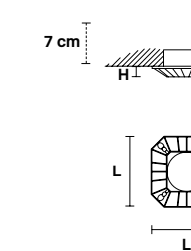

VE 1190

VE 1191

Ceiling

CE

TECHNICAL INFORMATION		LIGHTING SYSTEM	DESCRIPTION
L	10x10 cm / 3.94"x3.94"	1xGU10x15 W max (not included).	Solid brass antiqued gold spot light. Bulbs not included. Hole Ø 2.37".
W	0.5 kg / 1.10 lb		

PRICE (EXCL. VAT)

€ 130,00