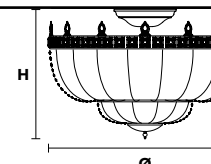

VE 829 PL8

Ceiling

TECHNICAL INFORMATION	LIGHTING SYSTEM	DESCRIPTION
Ø 80 cm / 31.50"	8×E27×20 W max (not included).	Gold plated metal frame, crystal pendants.
H 50 cm / 19.69"		
W 24 kg / 52.91 lb		
CRYSTALS	PRICE (EXCL. VAT)	
HALF CUT GLASS	€ 4.810,00	
CUT CRYSTAL	€ 5.670,00	
PREMIUM CRYSTAL	€ 8.730,00