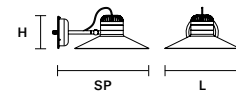

CORDEA OUT A G

Applique

SIZE	INTEGRATED LED LIGHTING	FINISHINGS	PRICE (EXCL. VAT)
L 36 cm / 14.20" H 16 cm / 6.30" SP 44 cm / 17.30"	10 W CRI>90 3000 K – 1510 NOMINAL LM DIMM NO	● E50 ● E60 ● E70 ● E80 ● E95 ● E98	510,00 €