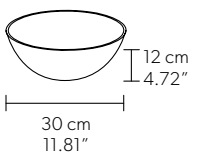

TECHNICAL INFORMATION	
<b>Ø</b>	220 cm / 86.61"
<b>H</b>	946 cm / 372.44"
<b>W</b>	135 kg / 297.62 lb

480 LED LIGHTS - CRI > 90  
3000 K - 720W- 93600 Nominal lm  
Dimmable PUSH or DMX on request.

**Fixing:** 1 x central bracket  
19 x single steel cables.