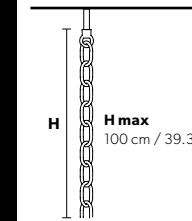

Standard chain

MT/CG

MT
Traditional version
CG
Coloured glass version

LIGHTING Traditional E14 lightbulbs
SIZE With lampshades, overall diameter is 5 cm (2") larger than specified
FRAME **MT** Chrome or gold plated metal covered with transparent glass
CG Painted metal covered with painted glass
LAMP SHADES **MT** Cotonette COT/12/WH
CG Organza ORG/12/...COLOUR
PENDANTS **MT** Transparent glass or crystal
CG Coloured glass

RW/DW

RW
RGB-W Led version
DW
Dynamic White Led version

LIGHTING WHITE LED sources CRI>90
RGB-W each light 330 Nominal lm at 3000K
DW each light 490 Nominal lm at 4700K
SIZE Same size as MT or CG
FRAME Chrome or gold plated metal covered with transparent glass
LAMP SHADES No lampshades included
PENDANTS Transparent glass or crystal