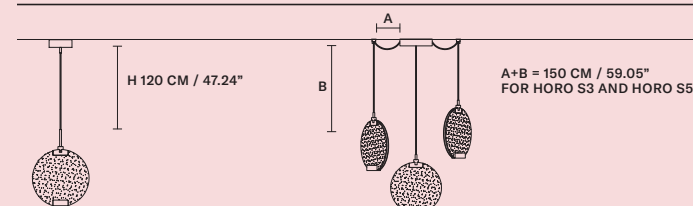

*As Awarded by The Chicago Athenaeum: Museum of Architecture and Design"

Struttura in metallo con diffusore in vetro prismato o decorazione spectrum. Illuminazione a LED.

Metal frame with prism or spectrum finishing glass diffuser. LED lighting.

Gestell aus Metall mit Diffusor aus Prismen oder Spectrum Glass. LED-Beleuchtung.

Estructura de metal con difusor de vidrio prismato o decoración espectral. Iluminación LED.

Structure en métal avec diffuseur en verre prismatique ou décoration spectrum. Éclairage LED.

Металлический каркас с рассеивателем из призматического стекла или цветного стекла Spectrum. Светодиодное освещение.

这种灯具具有金属结构，然而它有一个棱镜模玻璃的光扩散。LED照明。

هيكل معدني مع ناشر ضوء زجاجي موشوري أو زخرفة طيفية. إضاءة ليد.

FINISHINGS

STANDARD

CUSTOM + 8%

GALVANIC BATH

GLASS

SPECTRUM

STANDARD CABLES FOR ALL CHANDELIERS/SUSPENSIONS

HORO S1

Suspension

SIZE	INTEGRATED LED LIGHTING	FINISHINGS	GLASS COLOR	PRICE (EXCL. VAT)
L 30 cm / 11.81" SP 8 cm / 3.14" H 34 cm / 13.38"	14,4 W CRI>95 3000 K – 1854 NOMINAL LM DIMM NO	G18	TR FM VD AZ RS SA SG	460,00 € 500,00 € 980,00 €

HORO S3

Suspension

INTEGRATED LED LIGHTING	FINISHINGS	GLASS COLOR	PRICE (EXCL. VAT)
43,2 W CRI>95 3000 K – 5562 NOMINAL LM DIMM 0-10V	G18	TR FM VD AZ RS SA SG	1.560,00 € 1.720,00 € 2.830,00 €

HORO S5

Suspension

INTEGRATED LED LIGHTING	FINISHINGS	GLASS COLOR	PRICE (EXCL. VAT)
72 W CRI>95 3000 K – 9270 NOMINAL LM DIMM PUSH	G18	TR FM VD AZ RS SA SG	2.450,00 € 2.710,00 € 4.510,00 €

HORO A

Applique

SIZE	INTEGRATED LED LIGHTING	FINISHINGS	GLASS COLOR	PRICE (EXCL. VAT)
L 30 cm / 11.81" SP 12 cm / 4.72" H 30 cm / 11.81"	14,4 W CRI>95 3000 K – 1854 NOMINAL LM DIMM NO	G18	TR FM VD AZ RS SA SG	500,00 € 550,00 € 1.030,00 €

HORO TL

Table lamp

SIZE	INTEGRATED LED LIGHTING	FINISHINGS	GLASS COLOR	PRICE (EXCL. VAT)
L 30 cm / 11.81" SP 20 cm / 7.87" H 60 cm / 23.62"	14,4 W CRI>95 3000 K – 1854 NOMINAL LM DIMM OWN BUTTON	G18	TR FM VD AZ RS SA SG	850,00 € 910,00 € 1.390,00 €

HORO STL

Floor lamp

SIZE	INTEGRATED LED LIGHTING	FINISHINGS	GLASS COLOR	PRICE (EXCL. VAT)
L 30 cm / 7.87" SP 25 cm / 9.84" H 150 cm / 59.05"	14,4 W CRI>95 3000 K – 1854 NOMINAL LM DIMM OWN BUTTON	G18	TR FM VD AZ RS SA SG	1.120,00 € 1.190,00 € 1.780,00 €

Ⓜ : FOR THE US MARKET, REFER TO THE RELEVANT PRICE LIST.