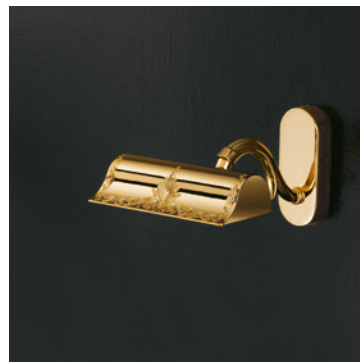

VE 860 A1 P		Applique		CE
TECHNICAL INFORMATION		LIGHTING SYSTEM	DESCRIPTION	
L	20 cm / 7.87"	1xE14x10 W max (not included).	Gold plated metal frame.	
SP	26 cm / 10.24"			
H	15 cm / 5.91"			
W	2 kg / 4.40 lb			
			PRICE (EXCL. VAT) € 310,00