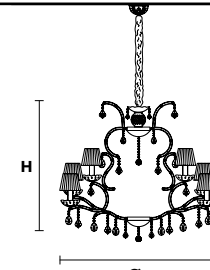

VE 925/15

TECHNICAL INFORMATION	LIGHTING SYSTEM	VERSION	CRYSTALS	PRICE (EXCL. VAT)
Ø 100 cm / 39.37" H 80 cm / 31.49" W 24 kg / 52.91 lb	STANDARD LIGHTING 15×E14×10 W max (not included). Triac Dimmable	VE 925/15 MT	HALF CUT GLASS CUT CRYSTAL PREMIUM CRYSTAL	€ 6.120,00 € 6.720,00 € 11.290,00
		VE 925/15 CG		€ 7.760,00
	INTEGRATED LED LIGHTING			€ 8.440,00 € 9.030,00 € 13.590,00
	15×LED source -60 W tot Control system: DMX On request Radio Control and Masiero Smart Light App only for RW version.	VE 925/15 RW/DW	HALF CUT GLASS CUT CRYSTAL PREMIUM CRYSTAL	€ 8.440,00 € 9.030,00 € 13.590,00