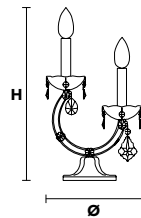

VE 944/TL2

TECHNICAL INFORMATION		LIGHTING SYSTEM	VERSION	CRYSTALS	PRICE (EXCL. VAT)
		STANDARD LIGHTING			CE *
Ø	20 cm / 7.87"	2×E14×10 W max (not included). Triac Dimmable	VE 944/TL2 MT	HALF CUT GLASS	€ 230,00
H	35 cm / 13.78"			CUT CRYSTAL	€ 250,00
				PREMIUM CRYSTAL	€ 310,00
			VE 944/TL2 CG		€ 290,00
		INTEGRATED LED LIGHTING			CE
		2×LED source – 8 W tot Control system: DMX On request Radio Control and Masiero Smart Light App only for RW version.	VE 944/TL2 RW/DW	HALF CUT GLASS	€ 570,00
				CUT CRYSTAL	€ 590,00
				PREMIUM CRYSTAL	€ 640,00