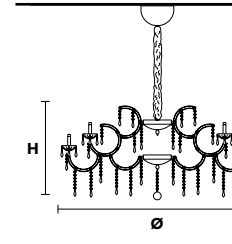

VE 980/24

TECHNICAL INFORMATION
Ø 140 cm / 55.11"
H 70 cm / 27.55"
W 37 kg / 81.57 lb

TECHNICAL INFORMATION	LIGHTING SYSTEM	VERSION	CRYSTALS	PRICE (EXCL. VAT)
	STANDARD LIGHTING			
	24x E14x10 W max (not included). Triac Dimmable	VE 980/24 MT	HALF CUT GLASS CUT CRYSTAL PREMIUM CRYSTAL	€ 7.010,00 € 8.030,00 € 12.110,00
		VE 980/24 CG		€ 9.800,00
	INTEGRATED LED LIGHTING			
	24x LED source - 96 W tot Control system: DMX On request Radio Control and Masiero Smart Light App only for RW version.	VE 980/24 RW/DW	HALF CUT GLASS CUT CRYSTAL PREMIUM CRYSTAL	€ 10.720,00 € 11.740,00 € 15.780,00