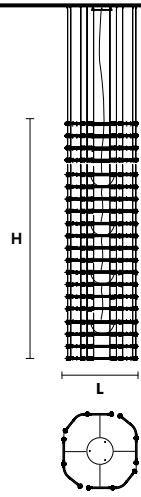

RAQAM O1 COMPOSITION - BASIC BATCH B X 5

TECHNICAL INFORMATION	
L	93.5 x 93.5 cm / 36.81 x 36.81"
H	250 cm / 98.42"
W	135 kg / 297.62 lb

480 LED LIGHTS CRI > 90
3000 K - 720W- 93600 Nominal lm
Dimmable PUSH or DMX on request.

Fixing:
1 x canopy
12 x single steel cables.

FINISHING	PRICE (EXCL. VAT)
G04	€ 30.020,00

G03-G14	€ 36.070,00

Each box contains:
1 x control board
1 x driver

Any additional element
requires one additional
cup with driver and
control board.