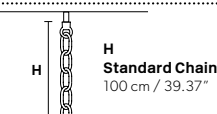

VE 873/24

**Chandelier**

TECHNICAL INFORMATION	LIGHTING SYSTEM	DESCRIPTION
Ø 145 cm / 57.10"	24×E14×10 W max (not included).	Blown glass arm frame, crystal pendants.
H 175 cm / 68.90"		
W 48 kg / 105.82 lb		
<b>CRYSTALS</b>		<b>PRICE (EXCL. VAT)</b>
HALF CUT GLASS		€ 10.180,00
CUT CRYSTAL		€ 11.790,00
PREMIUM CRYSTAL		€ 20.320,00