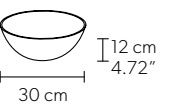

Each cup contains:
1 x drivers
1 x control boards