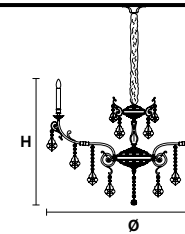

ODESSA 8 80

Chandelier

TECHNICAL INFORMATION	
Ø	90 cm / 35.43"
H	80 cm / 31.49"
WW	8×E14×10 W max
USA	8×E12×40 W max (not included)

FINISHING

FINISHING		PRICE (EXCL. VAT)
G03 - G20	● HALF CUT GLASS CUT CRYSTAL PREMIUM CRYSTAL	€ 4.170,00 € 4.600,00 € 6.270,00
G21	● HALF CUT GLASS CUT CRYSTAL PREMIUM CRYSTAL	€ 3.740,00 € 4.120,00 € 5.650,00