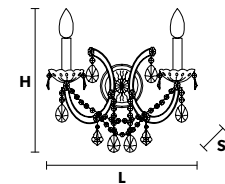

VE 944/A2

TECHNICAL INFORMATION	LIGHTING SYSTEM	VERSION	CRYSTALS	PRICE (EXCL. VAT)
	STANDARD LIGHTING			
L 28 cm / 11.02"	2×E14×10 W max (not included). Triac Dimmable	VE 944/A2 MT	HALF CUT GLASS CUT CRYSTAL PREMIUM CRYSTAL	€ 290,00 € 320,00 € 510,00
SP 18 cm / 7.09"		VE 944/A2 CG		€ 380,00
H 28 cm / 11.02"				
	INTEGRATED LED LIGHTING			
	2×LED source -8 W tot Control system: DMX On request Radio Control and Masiero Smart Light App only for RW version.	VE 944/A2 RW/DW	HALF CUT GLASS CUT CRYSTAL PREMIUM CRYSTAL	€ 630,00 € 660,00 € 850,00