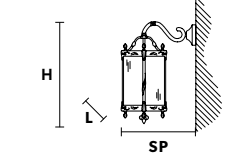

VE 1066 A3 Applique			CE
TECHNICAL INFORMATION	LIGHTING SYSTEM	DESCRIPTION	
L 20 cm / 7.87" SP 30 cm / 11.81" H 48 cm / 18.90" W 6 kg / 13.22 lb	3xE14x10 W max (not included).	Gold plated solid brass frame.	
PRICE (EXCL. VAT)			
			€ 930,00