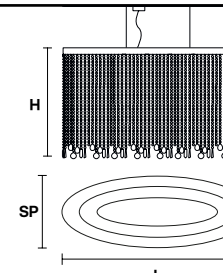

VE 811/S6 OV

Suspension

TECHNICAL INFORMATION	LIGHTING SYSTEM	DESCRIPTION
L 120 cm / 47.30"	6x E27x20 W max (not included).	Metal frame, crystal pendants.
SP 60 cm / 23.70"		
H 50 cm / 19.70"		
W 16 kg / 35.20 lb		
CRYSTALS	PRICE (EXCL. VAT)	
HALF CUT GLASS	€ 3.450,00	
CUT CRYSTAL	€ 5.160,00	
PREMIUM CRYSTAL	€ 15.990,00	

H Standard Cable
150 cm / 59.05"