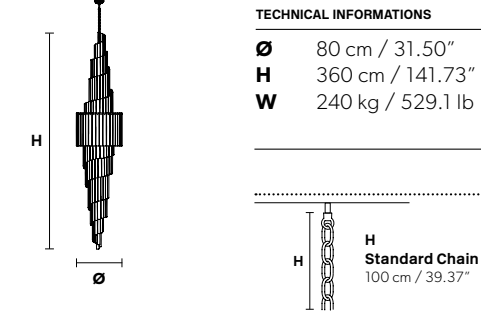

VE 1144 S30 Suspension CE 			
TECHNICAL INFORMATION	LIGHTING SYSTEM	DESCRIPTION	
Ø 80 cm / 31.50"	30×E27×20 W max (not included).	Painted metal frame, diffuser in hand made cast glass with "graniglia" finishing.	
H 360 cm / 141.73"			
W 240 kg / 529.1 lb			
PRICE (EXCL. VAT)			
€ 34.170,00