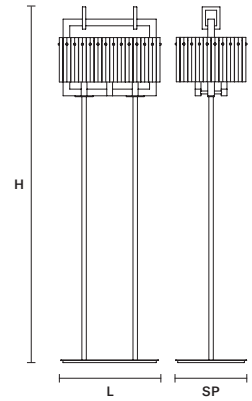

CREK TL6

Table lamp

SIZE	STANDARD LIGHTING	FINISHINGS	PRICE (EXCL. VAT)
L 45 cm / 17.70"	6×E14×10 W MAX (NOT INCL.)	G18	3.470,00 €
SP 31 cm / 12.20"			
H 41 cm / 16.10"	USA 6×E12×40 W MAX (NOT INCL.)		

CREK STL6

Floor lamp

SIZE	STANDARD LIGHTING	FINISHINGS	PRICE (EXCL. VAT)
L 45 cm / 17.70"	6×E14×10 W MAX (NOT INCL.)	G18	3.640,00 €
SP 32 cm / 12.60"			
H 160 cm / 63.00"	USA 6×E12×40 W MAX (NOT INCL.)		

CREK C3 LN 75

SIZE	STANDARD LIGHTING	FINISHINGS	PRICE (EXCL. VAT)
L 75 cm / 29.52"	3×E14×10 W MAX (NOT INCL.)	G18	2.560,00 €
SP 20 cm / 7.87"			
H MAX 195 cm / 76.77"	USA 3×E12×40 W MAX (NOT INCL.)		

CREK C5 LN 125

SIZE	STANDARD LIGHTING	FINISHINGS	PRICE (EXCL. VAT)
L 125 cm / 49.21"	5×E14×10 W MAX (NOT INCL.)	G18	4.180,00 €
SP 20 cm / 7.87"			
H MAX 195 cm / 76.77"	USA 5×E12×40 W MAX (NOT INCL.)		

: FOR THE US MARKET, REFER TO THE RELEVANT PRICE LIST.

: FOR THE US MARKET, REFER TO THE RELEVANT PRICE LIST.