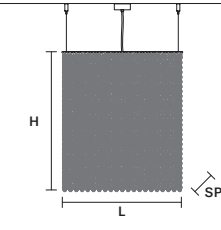

CUBO S/LONG/C Suspension

SIZE	STANDARD LIGHTING	FINISHINGS	PENDANTS	CRYSTALS	PRICE (EXCL. VAT)
L 50 cm / 19.68"	7×E14×10 W MAX (NOT INCL.)	G04	TRANSPARENT	HALF CUT GLASS	1.420,00 €
SP 12.5 cm / 4.92"				CUT CRYSTAL	1.980,00 €
H 60 cm / 23.62"	USA 7×E12×40 W MAX (NOT INCL.)			PREMIUM CRYSTAL	5.340,00 €
			COLOURED	HALF CUT GLASS	2.280,00 €
				CUT CRYSTAL	3.180,00 €

CUBO S/LONG/D Suspension