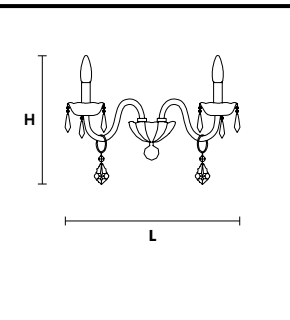

VE 874/A3

Applique

TECHNICAL INFORMATION	LIGHTING SYSTEM	DESCRIPTION
L 35 cm / 13.80"	2×E14×10 W max (not included).	Blown glass arm frame, crystal pendants.
SP 22 cm / 8.70"		
H 26 cm / 10.25"		
W 2 kg / 4.41 lb		
CRYSTALS		PRICE (EXCL. VAT)
HALF CUT GLASS		€ 430,00
CUT CRYSTAL		€ 460,00
PREMIUM CRYSTAL		€ 750,00