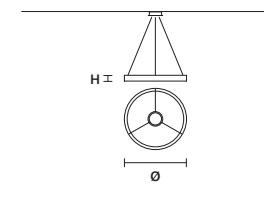

LIBE ROUND S60

Suspension round

SIZE
ø 60 cm / 23.62"
H 8,5 cm / 3.34"

INTEGRATED LED LIGHTING
59 W CRI>90
3000 K – 5546 NOMINAL LM
DIMM 0-10V

FINISHINGS
W01 W03
G14

PRICE (EXCL. VAT)
2.440,00 €
2.530,00 €

Ⓜ : FOR THE US MARKET, REFER TO THE RELEVANT PRICE LIST.