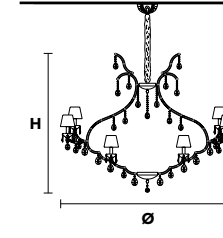

VE 959/30

TECHNICAL INFORMATION	LIGHTING SYSTEM	VERSION	CRYSTALS	PRICE (EXCL. VAT)
Ø 155 cm / 61.02" H 125 cm / 49.21" W 48 kg / 105.82 lb	STANDARD LIGHTING 30x E14x10 W max (not included). Triac Dimmable	VE 959/30 MT	HALF CUT GLASS CUT CRYSTAL PREMIUM CRYSTAL	€ 8.970,00 € 10.010,00 € 17.680,00
		VE 959/30 CG		€ 11.980,00
INTEGRATED LED LIGHTING				CE
	30x LED source - 120 W tot Control system: DMX On request Radio Control and Masiero Smart Light App only for RW version.	VE 959/30 RW/DW	HALF CUT GLASS CUT CRYSTAL PREMIUM CRYSTAL	€ 13.610,00 € 14.650,00 € 22.270,00