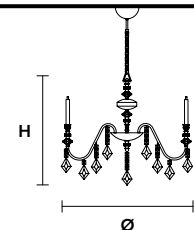

CHIC 8

Chandelier

TECHNICAL INFORMATION	FINISHING	PRICE (EXCL. VAT)
Ø 80 cm / 31.49"	F01-F02	€ 2.160,00
H 70 cm / 27.55"		
WW 8×G9×10 W max (not included)		
USA 8×G9×10 W max (not included)