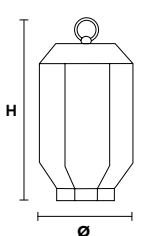

Table lamp

CE *

TECHNICAL INFORMATION	LIGHTING SYSTEM	DESCRIPTION
Ø 18 cm / 7.00"	1xE14x10 W max (not included).	Hand made blown Murano glass base.
H 35 cm / 13.80"		

PRICE (EXCL. VAT)

€ 550,00