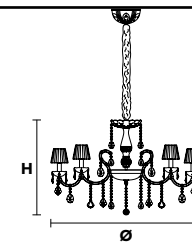

VE 975/16

TECHNICAL INFORMATION	LIGHTING SYSTEM	VERSION	CRYSTALS	PRICE (EXCL. VAT)
	STANDARD LIGHTING			
Ø 110 cm / 43.31"	16×E14×10 W max (not included). Triac Dimmable	VE 975/16 MT	HALF CUT GLASS	€ 4.430,00
H 70 cm / 27.55"			CUT CRYSTAL	€ 5.030,00
W 28 kg / 61.72 lb			PREMIUM CRYSTAL	€ 9.150,00
	INTEGRATED LED LIGHTING			
	16×LED source -64 W tot Control system: DMX On request Radio Control and Masiero Smart Light App only for RW version.	VE 975/16 RW/DW	HALF CUT GLASS	€ 6.900,00
			CUT CRYSTAL	€ 7.500,00
			PREMIUM CRYSTAL	€ 11.600,00