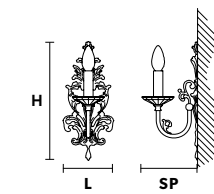

PRICE (EXCL. VAT)  
**€ 760,00**

VE 1073 A1

Applique

TECHNICAL INFORMATION	LIGHTING SYSTEM	DESCRIPTION
L 15 cm / 5.91"	1×E14×10 W max (not included).	Gold plated solid brass frame.
SP 15 cm / 5.91"		
H 33 cm / 12.99"		
W 3 kg / 6.61 lb		