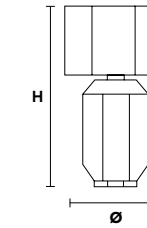

VE 1058 TL1

VE 1059 TL1 TRS

Table lamp

CE

TECHNICAL INFORMATION	LIGHTING SYSTEM	DESCRIPTION
Ø 29 cm / 11.40"	1xE27x20 W max (not included).	Hand made blown Murano glass base.
H 49 cm / 19.30"		
W 3 kg / 6.61 lb		

PRICE (EXCL. VAT)

€ 820,00