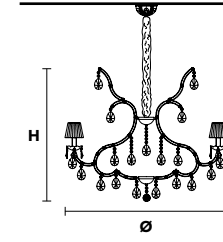

VE 959/12

TECHNICAL INFORMATION	LIGHTING SYSTEM	VERSION	CRYSTALS	PRICE (EXCL. VAT)
Ø 115 cm / 45.27" H 95 cm / 37.40" W 30 kg / 66.13 lb	STANDARD LIGHTING 12x E14x10 W max (not included). Triac Dimmable	VE 959/12 MT	HALF CUT GLASS CUT CRYSTAL PREMIUM CRYSTAL	€ 5.220,00 € 6.110,00 € 10.320,00
		VE 959/12 CG		€ 7.010,00
INTEGRATED LED LIGHTING				CE
	12x LED source - 48 W tot Control system: DMX On request Radio Control and Masiero Smart Light App only for RW version.	VE 959/12 RW/DW	HALF CUT GLASS CUT CRYSTAL PREMIUM CRYSTAL	€ 7.080,00 € 7.960,00 € 12.160,00