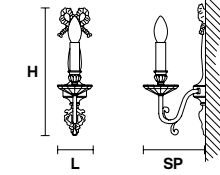

VE 1079 A1

Applique

CE

TECHNICAL INFORMATION		LIGHTING SYSTEM	DESCRIPTION
L	10 cm / 3.94"	1xE14x10 W max (not included).	Gold plated solid brass frame.
SP	16 cm / 6.30"		
H	36 cm / 14.17"		
W	2.2 kg / 4.85 lb		

PRICE (EXCL. VAT)

€ 400,00