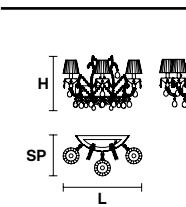

VE 921/A3+1

TECHNICAL INFORMATION	LIGHTING SYSTEM	VERSION	CRYSTALS	PRICE (EXCL. VAT)
	STANDARD LIGHTING			
L 60 cm / 23.62" SP 30 cm / 11.81" H 40 cm / 15.75"	4x E14x10 W max (not included). Triac Dimmable	VE 921/A3+1 MT	HALF CUT GLASS CUT CRYSTAL PREMIUM CRYSTAL	€ 1.080,00 € 1.230,00 € 2.000,00
	INTEGRATED LED LIGHTING			
	4x LED source -16 W tot Control system: DMX On request Radio Control and Masiero Smart Light App only for RW version.	VE 921/A3+1 RW/DW	HALF CUT GLASS CUT CRYSTAL PREMIUM CRYSTAL	€ 1.700,00 € 1.840,00 € 2.610,00