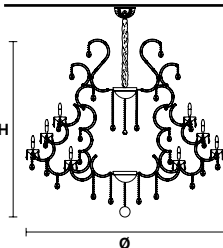

VE 910/56

TECHNICAL INFORMATION	LIGHTING SYSTEM	VERSION	CRYSTALS	PRICE (EXCL. VAT)
Ø 185 cm / 72.83" H 165 cm / 64.96" W 100 kg / 220.5 lb	STANDARD LIGHTING			
	56×E14×10 W max (not included). Triac Dimmable	VE 910/56 MT	HALF CUT GLASS CUT CRYSTAL PREMIUM CRYSTAL	€ 18.320,00 € 20.550,00 € 33.620,00
	INTEGRATED LED LIGHTING			
	56×LED source -224 W tot Control system: DMX On request Radio Control and Masiero Smart Light App only for RW version.	VE 910/56 RW/DW	HALF CUT GLASS CUT CRYSTAL PREMIUM CRYSTAL	€ 26.980,00 € 29.200,00 € 42.190,00