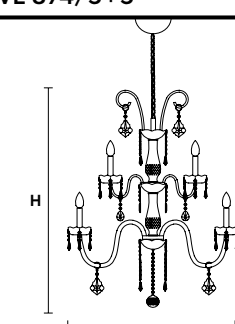

Chandelier

TECHNICAL INFORMATION	LIGHTING SYSTEM	DESCRIPTION
Ø 88 cm / 34.64 "	10×E14×10 W max (not included).	Blown glass arm frame, crystal pendants.
H 112 cm / 44.09 "		
W 19 kg / 41.88 lb		
CRYSTALS		PRICE (EXCL. VAT)
HALF CUT GLASS		€ 2.580,00
CUT CRYSTAL		€ 2.970,00
PREMIUM CRYSTAL		€ 6.250,00