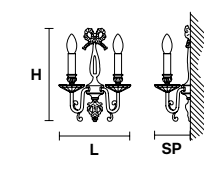

VE 1079 A2

Applique

CE

TECHNICAL INFORMATION		LIGHTING SYSTEM	DESCRIPTION
L	23 cm / 9.06"	2xE14x10 W max (not included).	Gold plated solid brass frame.
SP	12 cm / 4.72"		
H	36 cm / 14.17"		
W	3 kg / 6.61 lb		

PRICE (EXCL. VAT)

€ 560,00