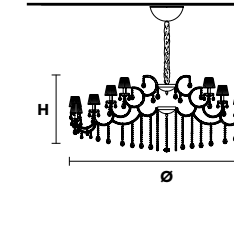

VE 981/60

TECHNICAL INFORMATION
Ø 220 cm / 86.61"
H 75 cm / 29.52"
W 72 kg / 158.73 lb

TECHNICAL INFORMATION	LIGHTING SYSTEM	VERSION	CRYSTALS	PRICE (EXCL. VAT)
	STANDARD LIGHTING			
	60x E14x10 W max (not included). Triac Dimmable	VE 981/60 MT	HALF CUT GLASS CUT CRYSTAL PREMIUM CRYSTAL	€ 15.290,00 € 18.080,00 € 27.370,00
		VE 981/60 CG		€ 20.810,00
	INTEGRATED LED LIGHTING			
	60x LED source - 240 W tot Control system: DMX On request Radio Control and Masiero Smart Light App only for RW version.	VE 981/60 RW/DW	HALF CUT GLASS CUT CRYSTAL PREMIUM CRYSTAL	€ 24.560,00 € 27.350,00 € 36.550,00