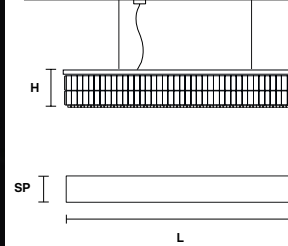

VE 760/S7 LN

Suspension

TECHNICAL INFORMATION	LIGHTING SYSTEM	DESCRIPTION
L 120 cm / 47.24"	7×E27×20 W max (not included). Ø max 45 mm	Metal frame and crystal pendants
SP 17 cm / 6.70"		
H 18 cm / 7.08"		
W 18 kg / 39.68 lb		
CRYSTALS		PRICE (EXCL. VAT)
CUT CRYSTAL		€ 2.410,00
PREMIUM CRYSTAL		€ 9.610,00