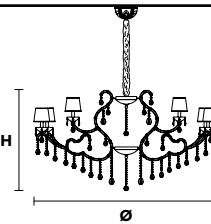

VE 989/36

TECHNICAL INFORMATION
Ø 165 cm / 64.96"
H 90 cm / 35.43"
W 48 kg / 105.82 lb

TECHNICAL INFORMATION	LIGHTING SYSTEM	VERSION	CRYSTALS	PRICE (EXCL. VAT)
	STANDARD LIGHTING			
	36×E14×10 W max (not included). Triac Dimmable	VE 989/36 MT	HALF CUT GLASS CUT CRYSTAL PREMIUM CRYSTAL	€ 9.270,00 € 11.090,00 € 22.040,00
		VE 989/36 CG		€ 12.840,00
	INTEGRATED LED LIGHTING			
	36×LED source – 144 W tot Control system: DMX On request Radio Control and Masiero Smart Light App only for RW version.	VE 989/36 RW/DW	HALF CUT GLASS CUT CRYSTAL PREMIUM CRYSTAL	€ 14.830,00 € 16.660,00 € 27.550,00