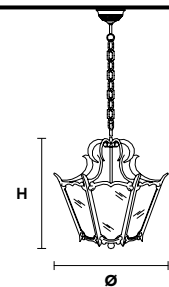

VE 1069 S4

VE 1071 A2

Suspension

TECHNICAL INFORMATION	LIGHTING SYSTEM	DESCRIPTION
Ø 42 cm / 16.54"	4×E14×10 W max (not included).	Gold plated solid brass frame.
H 44 cm / 17.32"		
W 8 kg / 17.63 lb		

PRICE (EXCL. VAT)
€ 1.510,00

H Standard Chain
100 cm / 39.37"