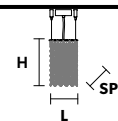

CUBO S/SQUARE/SMALL 20 Suspension ■ SQUARE

TECHNICAL INFORMATION		FINISHING	PENDANTS	CRYSTALS	PRICE (EXCL. VAT)
L	12.5 cm / 4.92"	G04 ●	TRANSPARENT	HALF CUT GLASS	€ 350,00
SP	12.5 cm / 4.92"			CUT CRYSTAL	€ 420,00
H	20 cm / 7.87"			PREMIUM CRYSTAL	€ 870,00
WW	1×E14×10 W		COLOURED	HALF CUT GLASS	€ 470,00
USA	1×E12×40 W <i>(not included)</i>			CUT CRYSTAL	€ 630,00