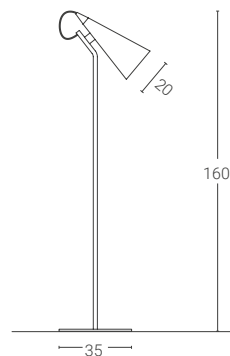

4 Finiture · Colours:

NX | BX | MS | SH | QX | DG | LC | VJ | VS | AG

5 Finiture interne · Inside colours:

NX | BX | MS* | SH* | QX | DG* | LC* | VJ* | VS* | AG* | FO | FA | FR

Finiture disponibili solo in versione opaca
Finishes available only in matt version

*Disponibili solo in caso di paralume monocolore
*Available only in case of single-color lampshade

**Driver ON/OFF incluso nell'apparecchio
**ON/OFF driver embedded

Dim. (cm)	Sorgente luminosa Light source	Finiture · Colours		
		Verniciata Painted	Bicolore Two colours	Verniciata + interno foglia Painted + inside leaf
35 x 160	E27	545€	666€	635€
	1x17W - ON/OFF**	864€	985€	954€

Prezzi IVA esclusa · Prices excluding VAT; Colore non a catalogo: su richiesta · Colour not in the catalog: on request;
Altri colori a catalogo · Other colours in the catalog: +10%; Rosa quarzo · Quartz pink : +15%