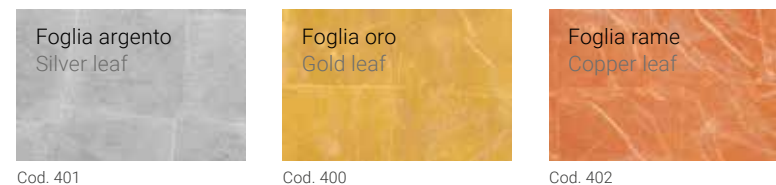

Colori cavi in tessuto · Fabric cable colours

Finiture speciali · Special finishes

Finiture speciali · Special finishes

Finiture ottone · Brass finishes

Finiture in foglia · Leaf finishes

Marmi · Marbles

*Finiture non disponibili per la parte interna degli apparecchi bicolore · Finishes not available for the inside part of the bi-coloured luminaires.