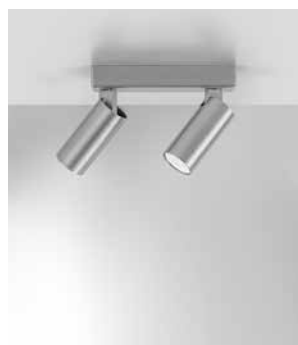

K Ceiling 2 joited by Franco Zavarise

Plafoniera · Ceiling

1 C2 3 4 XX X G M X X D I

Materiale · Material:

Ottone/alluminio · Brass/aluminum

Sorgente luminosa LED · LED Light source:

GU10 max 35W

Lampadina esclusa · Lightbulb not included