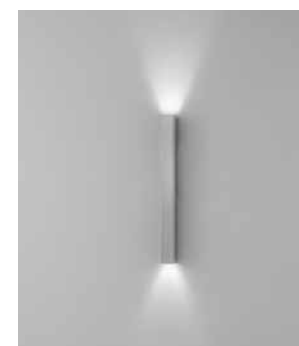

Dimensione

Dimension (cm)

20 cm

Sorgente luminosa

Light source

LED 4,9W DALI

Finiture · Colours

Verniciata
Painted

234 €

Ottone
Brass

234 €

Prezzi IVA esclusa · Prices excluding VAT; Colore non a catalogo: su richiesta · Colour not in the catalog: on request;
Altri colori a catalogo · Other colours in the catalog: +10%

4 Finiture · Colours:

NX | BX | SA

Finiture disponibili solo in versione opaca
Finishes available only in matt version

Driver per installazione remota incluso
nel prezzo
Driver for remote installation included
in the price

Tratto Applique vert by Franco Zavarise

Applique · Wall

TR WV **3** **4** XX X L **8** 6 3 D I

Materiale · Material:
Ottone/alluminio · Brass/aluminum

Sorgente luminosa LED · LED Light source:
LED 4,9W 241 lm 3000k DALI · Driver solo per installazione
remota · Driver only for remote installation