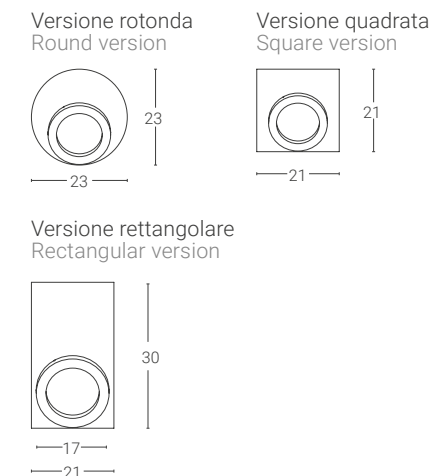

Meta

by Franco Zavarise

Parete · Wall light

MD WX **3** **4** **5** L M X 3 O I

Materiale · Material:
Ferro, alluminio · Iron, aluminium

Sorgente luminosa LED · LED Light source:
LED 1 x 18,5W 230V 3000K 2450Lm. Energy Class A