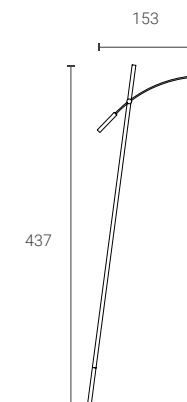

4 Finiture · Colours:

NX | BX | OB | ON

Finiture disponibili solo in versione opaca
Finishes available only in matt version

Driver per installazione remota incluso nel prezzo
Driver for remote installation included in the price

Dimensione Dimension (cm)	Sorgente luminosa Light source	Finiture · Colours	
		Verniciata Painted	Verniciata + ottone Painted + brass
430 cm	LED 9W ON/OFF	2.297 €	2.297 €

Prezzi IVA esclusa · Prices excluding VAT; Colore non a catalogo: su richiesta · Colour not in the catalog: on request;
Altri colori a catalogo · Other colours in the catalog: +10%