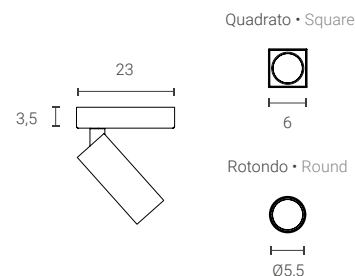

K Ceiling joited by Franco Zavarise

Plafoniera · Ceiling

1 C1 3 4 XX X G M X X D I

Materiale · Material:

Ottone/alluminio · Brass/aluminum

Sorgente luminosa LED · LED Light source:

GU10 max 35W

Lampadina esclusa · Lightbulb not included