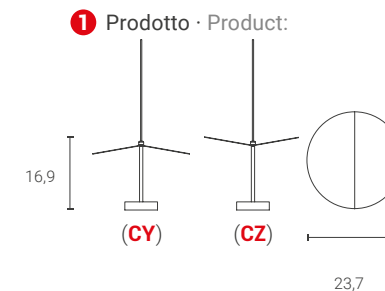

4 Finiture · Colours:

BX | NX | SA

Finiture disponibili solo in versione opaca
Finishes available only in matt version

Dimensione Dimension (cm)	Sorgente luminosa Light source	Finiture · Colours	
		Verniciata Painted	Ottone satinato Satinated brass
24 cm	LED 4,2W DALI	245 €	323 €

Prezzi IVA esclusa · Prices excluding VAT; Colore non a catalogo: su richiesta · Colour not in the catalog: on request;
Altri colori a catalogo · Other colours in the catalog: +10%