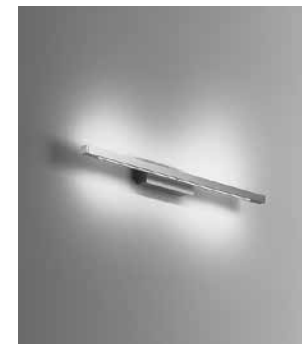

Tratto Linear wall by Franco Zavarise

Applique · Wall

TR WO **3** **4** XX X L **8** 6 3 D I

Materiale · Material:
Ottone/alluminio · Brass/aluminum

Sorgente luminosa LED · LED Light source:
LED 9,5W 539 lm 3000k DALI
LED 15,5W 862 lm 3000k DALI
LED 23,5W 1277 lm 3000k DALI