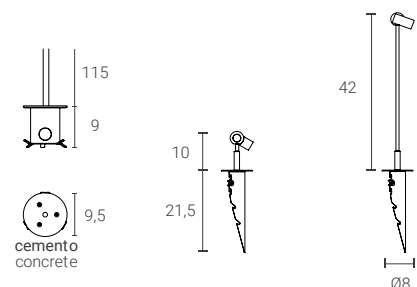

Nino Table by Franco Zavarise

Tavolo · Table

1 2 X25 **4** XX X L M 6 3 D I

Materiale · Material:
Ottone/alluminio/ferro · Brass/aluminum/iron
Sorgente luminosa LED · LED Light source:
LED 1x2,7W 206 lm 3000k PUSH

1 Prodotto · Product:

(NQ) Nino quadrato · Nino square
(NR) Nino rotondo · Nino round

2 Modello · Model:

(TX) Tavolo · Tavolo
(TR) Tavolo remoto · Remote table

4 Finiture · Colours:

NX | BX | OB | ON

Finiture disponibili solo in versione opaca
Finishes available only in matt version

Dimensione Dimension (cm)	Sorgente luminosa Light source	Finiture · Colours	
		Verniciata Painted	Verniciata + ottone Painted + brass
2,5 cm	LED 2,7W PUSH	367 €	367 €

Prezzi IVA esclusa · Prices excluding VAT; Colore non a catalogo: su richiesta · Colour not in the catalog: on request;
Altri colori a catalogo · Other colours in the catalog: +10%

Nino Sbraccio Outdoor by Franco Zavarise

Terra · Floor

NQ PS 430 **4** XX X L M 6 3 D O

Materiale · Material:
Ottone/alluminio/ferro · Brass/aluminum/iron
Sorgente luminosa LED · LED Light source:
LED 9W 1270 lm 3000k ON/OFF

4 Finiture · Colours:

NX | BX | OB | ON

Finiture disponibili solo in versione opaca
Finishes available only in matt version

Driver per installazione remota incluso nel prezzo
Driver for remote installation included in the price

Dimensione Dimension (cm)	Sorgente luminosa Light source	Finiture · Colours	
		Verniciata Painted	Verniciata + ottone Painted + brass
430 cm	LED 9W ON/OFF	2.297 €	2.297 €

Prezzi IVA esclusa · Prices excluding VAT; Colore non a catalogo: su richiesta · Colour not in the catalog: on request;
Altri colori a catalogo · Other colours in the catalog: +10%

Nino Outdoor by Franco Zavarise

Terra · Floor

1 2 3 4 XX X L M 6 3 D O