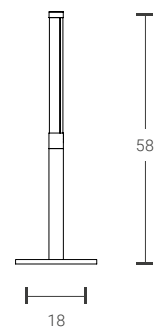

4 Finiture · Colours:

NX | BX | SA

Finiture disponibili solo in versione opaca
Finishes available only in matt version

Dimensione Dimension (cm)	Sorgente luminosa Light source	Finiture · Colours	
		Verniciata Painted	Ottone Brass
60 cm	LED 23W	402 €	402 €

Prezzi IVA esclusa · Colore non a catalogo: su richiesta · Colour not in the catalog: on request; Altri colori a catalogo · Other colours in the catalog: +10%; Rosa quarzo · Quartz pink : +15%