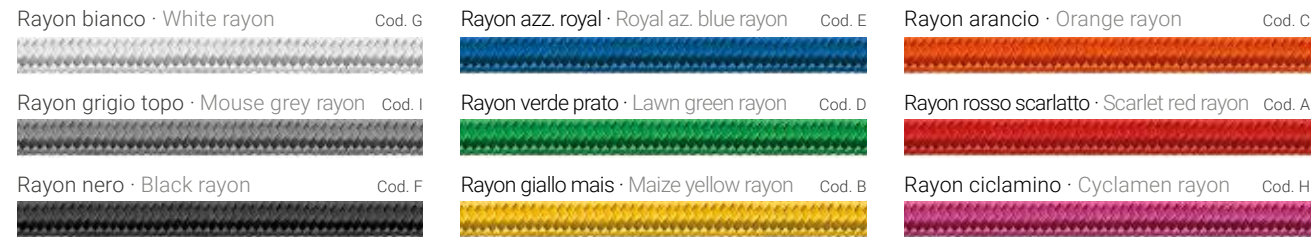

Colori cavi in tessuto · Fabric cable colours

Finiture speciali · Special finishes

Finiture speciali · Special finishes

Finiture ottone · Brass finishes

Finiture in foglia · Leaf finishes

Marmi · Marbles

*Finiture non disponibili per la parte interna degli apparecchi bicolore · Finishes not available for the inside part of the bi-coloured luminaires.