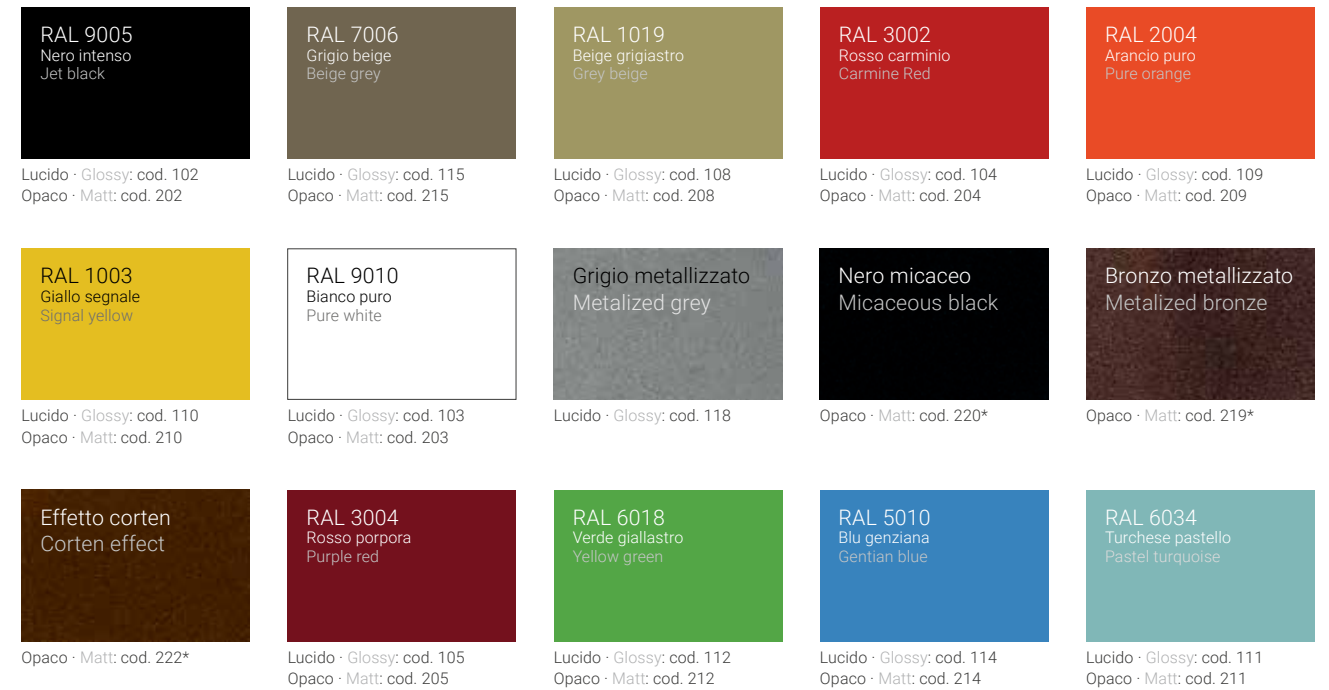

Colori verniciatura · Painted colours