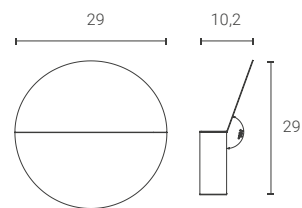

Cyrcle applique

by Lorenzo Palmeri

Sospensione · Suspension

CY WX 29X **4** XX X L M X 3 D I

Materiale · Material:
Alluminio/ferro · Aluminum/iron

Sorgente luminosa LED · LED Light source:
LED 1x20W 2210 lm 3000k DALI

4 Finiture · Colours:

BX | FO | FA | FR

Finiture disponibili solo in versione opaca
Finishes available only in matt version

Dimensione Dimension (cm)	Sorgente luminosa Light source	Finiture · Colours	
		Verniciata Painted	Verniciata + foglia Painted + leaf
29 cm	LED 20W DALI	245 €	323 €

Prezzi IVA esclusa · Prices excluding VAT; Colore non a catalogo: su richiesta · Colour not in the catalog: on request;
Altri colori a catalogo · Other colours in the catalog: +10%

Cyrcle Mini

by Lorenzo Palmeri

Sospensione · Suspension

1 SX 24X **4** XX X L M X 3 D I

Materiale · Material:
Ottone/alluminio/ferro · Brass/aluminum/iron

Sorgente luminosa LED · LED Light source:
LED 4,2W 727 lm 3000k DALI

4 Finiture · Colours:

BX | NX | SA

Finiture disponibili solo in versione opaca
Finishes available only in matt version

Dimensione Dimension (cm)	Sorgente luminosa Light source	Finiture · Colours	
		Verniciata Painted	Ottone satinato Satinated brass
24 cm	LED 4,2W DALI	245 €	323 €

Prezzi IVA esclusa · Prices excluding VAT; Colore non a catalogo: su richiesta · Colour not in the catalog: on request;
Altri colori a catalogo · Other colours in the catalog: +10%

Cyrcle Big

by Lorenzo Palmeri

Sospensione · Suspension

1 SX 100 **4** XX X L M X 3 D I

Materiale · Material:
Alluminio/ferro · Aluminum/iron

Sorgente luminosa LED · LED Light source:
LED 1x23W 2990 lm 3000k DALI

4 Finiture · Colours:

BX | FO | FA | FR

Finiture disponibili solo in versione opaca
Finishes available only in matt version