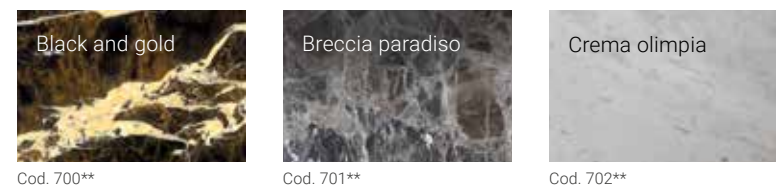

Colori cavi in tessuto · Fabric cable colours

Finiture speciali · Special finishes

Finiture speciali · Special finishes

Finiture ottone · Brass finishes

Finiture in foglia · Leaf finishes

Marmi · Marbles

*Finiture non disponibili per la parte interna degli apparecchi bicolore · Finishes not available for the inside part of the bi-coloured luminaires.