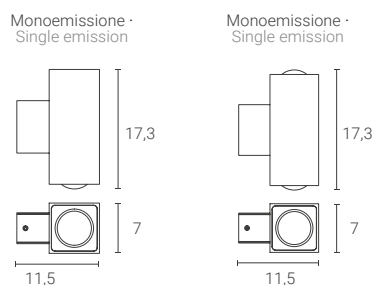

Mec Applique

by Franco Zavarise

Applique · Wall

ME CR X70 **4** **5** X L **8** 6 3 D O

Materiale · Material:
Ottone/alluminio · Brass/aluminum

Sorgente luminosa LED · LED Light source:
LED 9W 1270 lm 3000k DALI
LED 18W 2120 lm 3000k DALI
Driver solo per installazione remota venduto separatamente · Driver only for remote installation is sold separately