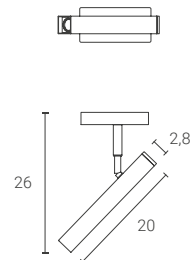

Tratto Ceiling by Franco Zavarise

Plafoniera · Ceiling

TR CX 20X **4** XX X L M 4 3 D I

Materiale · Material:
Ottone/alluminio · Brass/aluminum

Sorgente luminosa LED · LED Light source:
LED 4,9W 241 lm 3000k DALI

4 Finiture · Colours:
NX | BX | SA

Finiture disponibili solo in versione opaca
Finishes available only in matt version

Dimensione Dimension (cm)	Sorgente luminosa Light source	Finiture · Colours	
		Verniciata Painted	Ottone Brass
20 cm	LED 4,9W DALI	252 €	252 €

Prezzi IVA esclusa · Prices excluding VAT; Colore non a catalogo: su richiesta · Colour not in the catalog: on request;
Altri colori a catalogo · Other colours in the catalog: +10%

Tratto Linear by Franco Zavarise

Sospensione · Suspension

TR SO **3** **4** XX X L **8** 6 3 D I

Materiale · Material:
Ottone/alluminio · Brass/aluminum

Sorgente luminosa LED · LED Light source:
LED 9,5W 539 lm 3000k DALI
LED 15,5W 862 lm 3000k DALI
LED 23,5W 1277 lm 3000k DALI

4 Finiture · Colours:
NX | BX | SA

Finiture disponibili solo in versione opaca
Finishes available only in matt version

Dimensione 3 Dimension (cm)	Sorgente luminosa Light source	Tipo di Emissione 8 Emission	Finiture · Colours	
			Verniciata Painted	Ottone Brass
50 cm (50X)	LED 9,5W DALI	Monoemissione · Single emission (M)	402 €	479 €
		Biemissione · Dual emission (B)	428 €	510 €
80 cm (80X)	LED 15,5W DALI	Monoemissione · Single emission (M)	441 €	545 €
		Biemissione · Dual emission (B)	477 €	581 €
125 cm (125)	LED 23,5W DALI	Monoemissione · Single emission (M)	501 €	662 €
		Biemissione · Dual emission (B)	638 €	808 €

Prezzi IVA esclusa · Prices excluding VAT; Colore non a catalogo: su richiesta · Colour not in the catalog: on request;
Altri colori a catalogo · Other colours in the catalog: +10%

Tratto Linear wall by Franco Zavarise

Applique · Wall

TR WO **3** **4** XX X L **8** 6 3 D I