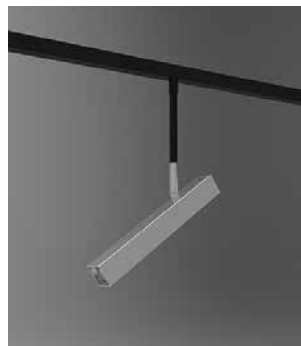

Tratto Track by Franco Zavarise

Binario · Track

TR BX 20X **4** XX X L M 6 3 0 I

Materiale · Material:
Ottone/alluminio · Brass/aluminum

Sorgente luminosa LED · LED Light source:
LED 4,9W 241 lm 3000k DALI