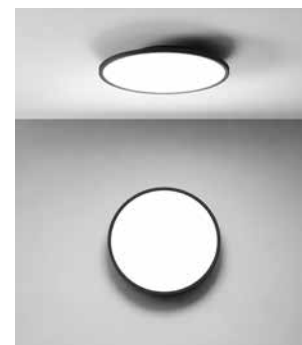

4 Finiture · Colours:

NX | BX

Finiture disponibili solo in versione opaca
Finishes available only in matt version

Dimensione 3

Dimension (cm)

Sorgente luminosa

Light source

Finiture · Colours

Verniciata
Painted

40 cm (40X)	LED 26W DALI	893 €
50 cm (50X)	LED 33W DALI	961 €
60 cm (60X)	LED 40W DALI	1.075 €

Prezzi IVA esclusa · Prices excluding VAT; Colore non a catalogo: su richiesta · Colour not in the catalog: on request;
Altri colori a catalogo · Other colours in the catalog: +10%

Alioth Applique by Franco Zavarise

Applique · Wall

AH WX **3 4** XX X L M X 3 D I

Materiale · Material:

Ottone/alluminio/ferro/PMMA · Brass/aluminum/iron/PMMA

Sorgente luminosa LED · LED Light source:
LED 26W 1896 lm 3000k DALI
LED 33W 2592 lm 3000k DALI
LED 40W 3110 lm 3000k DALI