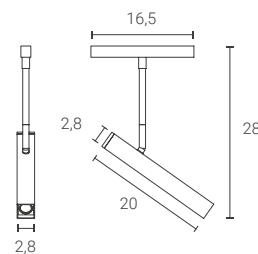

Tratto Track by Franco Zavarise

Binario · Track

TR BX 20X **4** XX X L M 6 3 0 I

Materiale · Material:
Ottone/alluminio · Brass/aluminum

Sorgente luminosa LED · LED Light source:
LED 4,9W 241 lm 3000k DALI

Finiture · Colours: **4**

NX | BX | SA

Finiture disponibili solo in versione opaca
Finishes available only in matt version

Dimensione Dimension (cm)	Sorgente luminosa Light source	Finiture · Colours	
		Verniciata Painted	Ottone Brass
20 cm	LED 4,9W DALI	309 €	309 €

Prezzi IVA esclusa · Prices excluding VAT; Colore non a catalogo: su richiesta · Colour not in the catalog: on request;
Altri colori a catalogo · Other colours in the catalog: +10%

Tratto Vertical suspension by Franco Zavarise

Sospensione · Suspension

TR SV **3** **4** XX X L M 6 3 D I

Materiale · Material:
Ottone/alluminio · Brass/aluminum

Sorgente luminosa LED · LED Light source:
LED 4,9W 241 lm 3000k DALI

4 Finiture · Colours:

NX | BX | SA

Finiture disponibili solo in versione opaca
Finishes available only in matt version

Dimensione 3 Dimension (cm)	Sorgente luminosa Light source	Finiture · Colours	
		Verniciata Painted	Ottone Brass
20 cm (20X)	LED 4,9W DALI	240 €	240 €
30 cm (30X)	LED 4,9W DALI	245 €	245 €
40 cm (40X)	LED 4,9W DALI	250 €	250 €
50 cm (50X)	LED 4,9W DALI	265 €	265 €
75 cm (75X)	LED 4,9W DALI	306 €	306 €
100 cm (100)	LED 4,9W DALI	319 €	319 €

Prezzi IVA esclusa · Prices excluding VAT; Colore non a catalogo: su richiesta · Colour not in the catalog: on request;
Altri colori a catalogo · Other colours in the catalog: +10%

Tratto Outdoor by Franco Zavarise

Terra · Floor

TR **2** **3** **4** XX X L M 6 3 0 O

Materiale · Material:
Ottone/alluminio · Brass/aluminum

Sorgente luminosa LED · LED Light source:
LED 4,9W 241 lm 3000k

4 Finiture · Colours:

NX | BX | SA

Finiture disponibili solo in versione opaca
Finishes available only in matt version