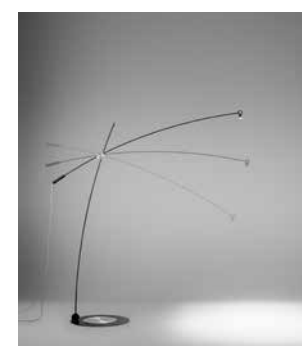

4 Finiture · Colours:

NX | BX | OB | ON

Finiture disponibili solo in versione opaca
Finishes available only in matt version

Dimensione 3 Dimension (cm)	Modello 2 Model	Finiture · Colours	
		Verniciata Painted	Verniciata + ottone Painted + brass
10 cm (10X)	Piantana terra · Outdoor floor (PT)	258 €	258 €
	Piantana cemento · Concrete floor (PC)		
42 cm (42X)	Piantana terra · Outdoor floor (PT)	271 €	271 €
	Piantana cemento · Concrete floor (PC)		

Prezzi IVA esclusa · Prices excluding VAT; Colore non a catalogo: su richiesta · Colour not in the catalog: on request;
Altri colori a catalogo · Other colours in the catalog: +10%

Cavo(1m) · Cable(1m)	Driver 20W · Driver 20W
4€	40€

Nino Sbraccio by Franco Zavarise

Terra · Floor

1 PS 221 **4** XX X L M 6 3 O I

Materiale · Material:
Ottone/alluminio/ferro · Brass/aluminum/iron
Sorgente luminosa LED · LED Light source:
LED 1x5W 399 lm 3000k ON/OFF