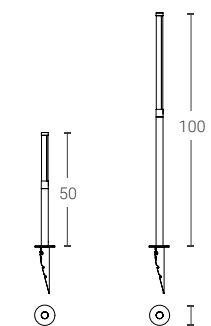

Cosima by Cédric Davies

Parete o plafoniera · Wall or ceiling light

CO WX **3** **4** XX X L M X 3 O I

Versione con alimentatore a bordo.
Version with on-board power supply.

Materiale · Material:
Metacrilato, ottone, alluminio · Methacrylate, brass, aluminium

Sorgente luminosa LED · LED Light source:
LED 1 x 18W 24V dc 3000K CRI>94 1700Lm Energy class A
LED 1 x 23W 24V dc 3000K CRI>94 2100Lm Energy class A
LED 1 x 28W 24V dc 3000K CRI>94 2600Lm Energy class A
LED 1 x 33W 24V dc 3000K CRI>94 3050Lm Energy class A
LED 1 x 37W 24V dc 3000K CRI>94 3500Lm Energy class A

4 Finiture · Colours:

NX | BX | SA | BC | BS | FM

Finiture disponibili solo in versione opaca
Finishes available only in matt version

Driver ON/OFF incluso inserito
nell'apparecchio · ON/OFF driver included
inserted in the device

*Vedi tabella finiture ottone.
Non disponibile in ottone spazzolato.
*See brass finishes chart.
Not available in brushed brass.

L'apparecchio è disponibile con due
diverse lunghezze di distanziali, in modo
da poter essere montato ad incrocio per
la realizzazione di composizioni multiple.
Specificare, in fase d'ordine, la lunghezza
dei distanziali desiderati (standard 1,5
cm).
The device is available with two different
lengths of spacers. It can be cross
mounted for the creation of multiple
composites. Please specify the desired
spacer length when ordering (standard
1,5 cm).

Dimensione 3 Dimension (cm)	Sorgente luminosa Light source	Finiture · Colours	
		Verniciata Painted	Ottone* Brass*
132 cm (132)	LED 18W - ON/OFF	376€	417€
157 cm (157)	LED 23W - ON/OFF	392€	436€
182 cm (182)	LED 28W - ON/OFF	419€	464€
207 cm (207)	LED 33W - ON/OFF	439€	487€
232 cm (232)	LED 37W - ON/OFF	462€	513€