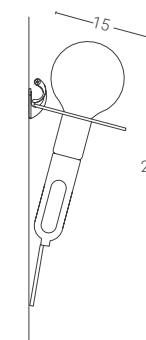

Driyos naked by Delineodesign

Sospensione · Suspension

DN SX 15X **4** XX N E M X X O I

Materiale · Material:
Ferro · Iron

Sorgente luminosa · Light source:
Attacco E27 (lampadina esclusa) {A++ -> E} Max 70W
Lampholder E27 (bulb not included) {A++ -> E} Max 70W

4 Finiture · Colours:

NX | BX | RX | TP | GX

Finiture disponibili solo in versione opaca
Finishes available only in matt version

Cavo rayon nero: 200 cm
Black rayon cable: 200 cm

Dim. rosone: Ø4,5 cm altezza 7 cm
Ceiling rose dim.: Ø4,5 cm height 7 cm

Dimensione

Dimension (cm)

Finiture · Colours

Dimensione	Nero o bianco · Black or white	Verniciata · Painted
15 x 21	109€	139€

Prezzi IVA esclusa · Prices excluding VAT; Colore non a catalogo: su richiesta · Colour not in the catalog: on request;
Altri colori a catalogo · Other colours in the catalog: +10%; Rosa quarzo · Quartz pink: +15%

Driyos naked by Delineodesign

Tavolo · Table

DN TX 15X **4** XX N E M X X O I

Materiale · Material:
Ferro · Iron

Sorgente luminosa · Light source:
Attacco E27 (lampadina esclusa) {A++ -> E} Max 70W
Lampholder E27 (bulb not included) {A++ -> E} Max 70W

4 Finiture · Colours:

NX | BX | RX | TP | GX

Finiture disponibili solo in versione opaca
Finishes available only in matt version

Cavo rayon nero: 300 cm
Black rayon cable: 300 cm

Dimensione

Dimension (cm)

Finiture · Colours

Dimensione	Nero o bianco · Black or white	Verniciata · Painted
15 x 21	114€	145€

Prezzi IVA esclusa · Prices excluding VAT; Colore non a catalogo: su richiesta · Colour not in the catalog: on request;
Altri colori a catalogo · Other colours in the catalog: +10%; Rosa quarzo · Quartz pink: +15%

Accessori · Accessories

Finiture · Colours