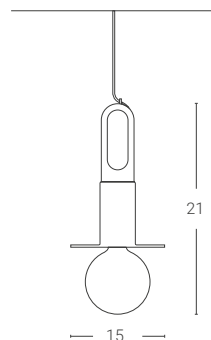

4 Finiture · Colours:

NX | BX | RX | TP | GX

Finiture disponibili solo in versione opaca
Finishes available only in matt version

Cavo rayon nero: 200 cm
Black rayon cable: 200 cm

Dim. rosone: Ø4,5 cm altezza 7 cm
Ceiling rose dim.: Ø4,5 cm height 7 cm

Dimensione

Dimension (cm)

Finiture · Colours

Dimensione	Nero o bianco · Black or white	Verniciata · Painted
15 x 21	109€	139€

Prezzi IVA esclusa · Prices excluding VAT; Colore non a catalogo: su richiesta · Colour not in the catalog: on request;
Altri colori a catalogo · Other colours in the catalog: +10%; Rosa quarzo · Quartz pink: +15%