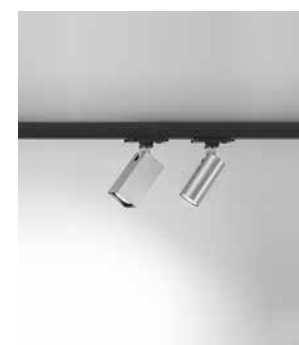

K Track by Franco Zavarise

Binario · Track

1 BX 3 4 XX X G M X X D I

Materiale · Material:

Ottone/alluminio · Brass/aluminum

Sorgente luminosa LED · LED Light source:

GU10 max 35W

Lampadina esclusa · Lightbulb not included