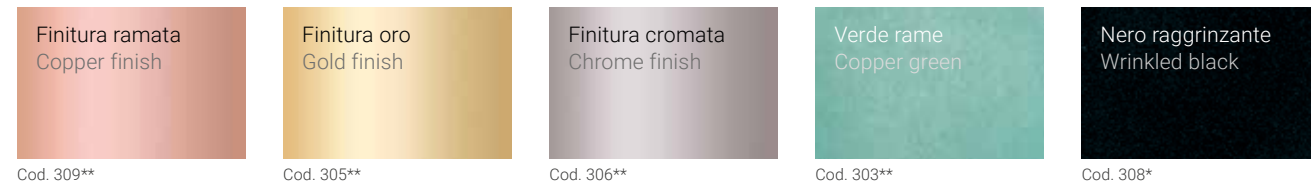

Colori cavi in tessuto · Fabric cable colours

Finiture speciali · Special finishes

Finiture speciali · Special finishes

Finiture ottone · Brass finishes

Finiture in foglia · Leaf finishes

Marmi · Marbles

*Finiture non disponibili per la parte interna degli apparecchi bicolore · Finishes not available for the inside part of the bi-coloured luminaires.