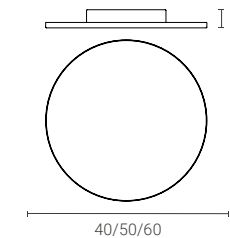

4 Finiture · Colours:

NX | BX

Finiture disponibili solo in versione opaca
Finishes available only in matt version

Dimensione 3

Dimension (cm)

Sorgente luminosa

Light source

Finiture · Colours

Verniciata
Painted

40 cm (40X)	LED 26W DALI	560 €
50 cm (50X)	LED 33W DALI	683 €
60 cm (60X)	LED 40W DALI	828 €

Prezzi IVA esclusa · Prices excluding VAT; Colore non a catalogo: su richiesta · Colour not in the catalog: on request;
Altri colori a catalogo · Other colours in the catalog: +10%