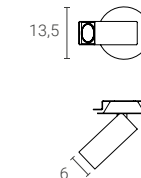

K Applique by Franco Zavarise

Applique · Wall

KT WX **3** **4** XX X G B X X D I

Materiale · Material:
Ottone/alluminio · Brass/aluminum

Sorgente luminosa LED · LED Light source:
2xGU10 max 35W
Lampadina esclusa · Lightbulb not included

4 Finiture · Colours:
NX | BX | SA

Finiture disponibili solo in versione opaca
Finishes available only in matt version

Dimensione 3 Dimension (cm)	Sorgente luminosa Light source	Finiture · Colours	
		Verniciata Painted	Ottone Brass
Round 5,5 cm (X55)	GU10 max 35W	137 €	197 €

Prezzi IVA esclusa · Prices excluding VAT; Colore non a catalogo: su richiesta · Colour not in the catalog: on request;
Altri colori a catalogo · Other colours in the catalog: +10%

K Ceiling recessed by Franco Zavarise

Plafoniera · Ceiling

1 CS **3** **4** XX X G M X X D I

Materiale · Material:
Ottone/alluminio · Brass/aluminum

Sorgente luminosa LED · LED Light source:
GU10 max 35W
Lampadina esclusa · Lightbulb not included

Quadrato · Square

Rotondo · Round

1 Prodotto · Product:
(KQ) K quadrato · K square
(KT) K rotondo · K round

4 Finiture · Colours:
NX | BX | SA

Finiture disponibili solo in versione opaca
Finishes available only in matt version

Dimensione 3 Dimension (cm)	Sorgente luminosa Light source	Finiture · Colours	
		Verniciata Painted	Ottone Brass
Round 5,5 cm (X55)	GU10 max 35W	139 €	159 €
Square 6 cm (X60)	GU10 max 35W	146 €	179 €

Prezzi IVA esclusa · Prices excluding VAT; Colore non a catalogo: su richiesta · Colour not in the catalog: on request;
Altri colori a catalogo · Other colours in the catalog: +10%

K Ceiling by Franco Zavarise

Plafoniera · Ceiling

1 CX **3** **4** XX X G M X X D I

Materiale · Material:
Ottone/alluminio · Brass/aluminum

Sorgente luminosa LED · LED Light source:
GU10 max 35W
Lampadina esclusa · Lightbulb not included

Quadrato · Square

Rotondo · Round