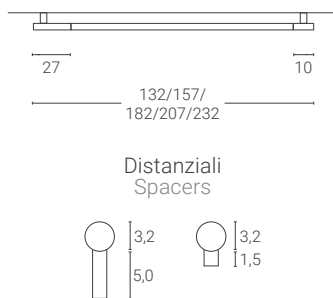

4 Finiture · Colours:

NX | BX | SA | BC | BS | FM

Finiture disponibili solo in versione opaca
Finishes available only in matt version

Driver ON/OFF incluso inserito
nell'apparecchio · ON/OFF driver included
inserted in the device

*Vedi tabella finiture ottone.
Non disponibile in ottone spazzolato.
*See brass finishes chart.
Not available in brushed brass.

L'apparecchio è disponibile con due
diverse lunghezze di distanziali, in modo
da poter essere montato ad incrocio per
la realizzazione di composizioni multiple.
Specificare, in fase d'ordine, la lunghezza
dei distanziali desiderati (standard 1,5
cm).
The device is available with two different
lengths of spacers. It can be cross
mounted for the creation of multiple
composites. Please specify the desired
spacer length when ordering (standard
1,5 cm).

Dimensione 3 Dimension (cm)	Sorgente luminosa Light source	Finiture · Colours	
		Verniciata Painted	Ottone* Brass*
132 cm (132)	LED 18W - ON/OFF	376€	417€
157 cm (157)	LED 23W - ON/OFF	392€	436€
182 cm (182)	LED 28W - ON/OFF	419€	464€
207 cm (207)	LED 33W - ON/OFF	439€	487€
232 cm (232)	LED 37W - ON/OFF	462€	513€

Prezzi IVA esclusa · Colore non a catalogo: su richiesta · Colour not in the catalog: on request; Altri colori a catalogo · Other colours in the catalog: +10%; Rosa quarzo · Quartz pink : +15%