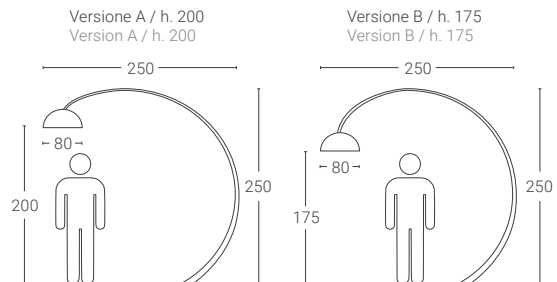

4 Finiture · Colours:

NX | BX

5 Finiture interne · Inside colours:

BX | FO | FA | FR

Finiture disponibili solo in versione opaca
Finishes available only in matt version

*Versione PUSH: Driver incluso inserito nell'arco. Dimmerazione mediante pulsante presente sull'arco.

*PUSH Version: Driver included embedded in the arc. Dimming via push-button on the arc.

Dim. 3 (cm)	Sorgente luminosa Light source	Finiture · Colours		
		Verniciata Painted	Bicolore Two colours	Verniciata + interno foglia Painted + inside leaf
A / h. 200 (200)	LED 1 x 36W DALI/PUSH*	4.587 €	4.732 €	4.623 €
B / h. 175 (175)	LED 1 x 36W DALI/PUSH*	4.369 €	4.611 €	4.502 €

Prezzi IVA esclusa · Prices excluding VAT; Colore non a catalogo: su richiesta · Colour not in the catalog: on request;
Altri colori a catalogo · Other colours in the catalog: +10%; Rosa quarzo · Quartz pink : +15%

Versione DALI fornita con cavo 5 poli (L+N+T+DA+DA) per cablaggio a sistema domotico dell'edificio. Spina non prevista.
DALI version supplied with 5-pole cable (L+N+PE+DA+DA) for building home automation system wiring. Plug not provided.

Specificare la versione desiderata in fase d'ordine · Please specify the desired version when ordering.