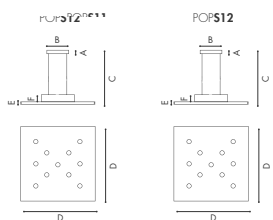

Art.	W	V	Lumen	°K Led	A cm	B cm	C cm	D cm	E cm	F cm	COL.	EURO
POPS12	50+17	220	3850+1350	3000 2700	2,5	17	120	65	0,8	6,0	BI	1.047,00
											BI+AL	1.101,00

BOX 1 KG 1,5 VOL. m³ 0,087

DIM. 1 Dimmer max 90W LED (Remote)

106,00