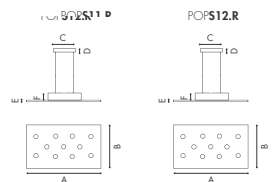

Art.	W	V	Lumen	°K Led	A cm	B cm	C cm	D cm	E cm	F cm	COL.	EURO
POPS12.R	50+17	220	3850+1350	3000 2700	90	45	21,5	2,5	0,8	6,0	BI	1.047,00
											BI+AL	1.101,00
											NE+AL	1.101,00

BOX 1 KG 10 VOL. m³ 0,079

DIM. 1 Dimmer max 90W LED (Remote)

106,00