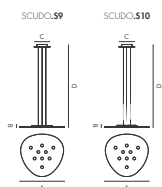

DIM. 1 Dimmer max 90W LED (Remote)

106,00