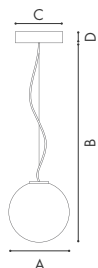

EMISFERO

PREZZI IVA ESCLUSA
PRICES VAT NOT INCLUDED

EMISFERO S

Art.	W	V	Attacco/Socket	A cm	B cm	C cm	D cm	COL.	EURO
emisfero16s	1x60	220	g9	Ø16	130	Ø12,5	3	BI	227,00
BOX 2	KG 1,5	VOL. m³ 0,012							
emisfero25s	1x100	220	e27	Ø25	140	Ø12,5	3	BI	298,00
BOX 2	KG 2,3	VOL. m³ 0,037							
emisfero33s	1x150	220	e27	Ø33	150	Ø12,5	3	BI	347,00
BOX 2	KG 5,5	VOL. m³ 0,073							
emisfero48s	1x200	220	e27	Ø48	170	Ø12,5	3	BI	544,00
BOX 2	KG 7,5	VOL. m³ 0,14							
			not included