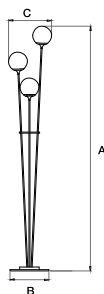

ART.	W	V	LUMEN	°K LED	Acm	Bcm	Ccm	LED	COLOUR	EURO
CB ST	39	220	4290	2700 3000	190	30	35	500mA CRI90	BI+RO BI+CO OT+RO OT+CO	1.050,00 1.050,00 1.050,00 1.050,00