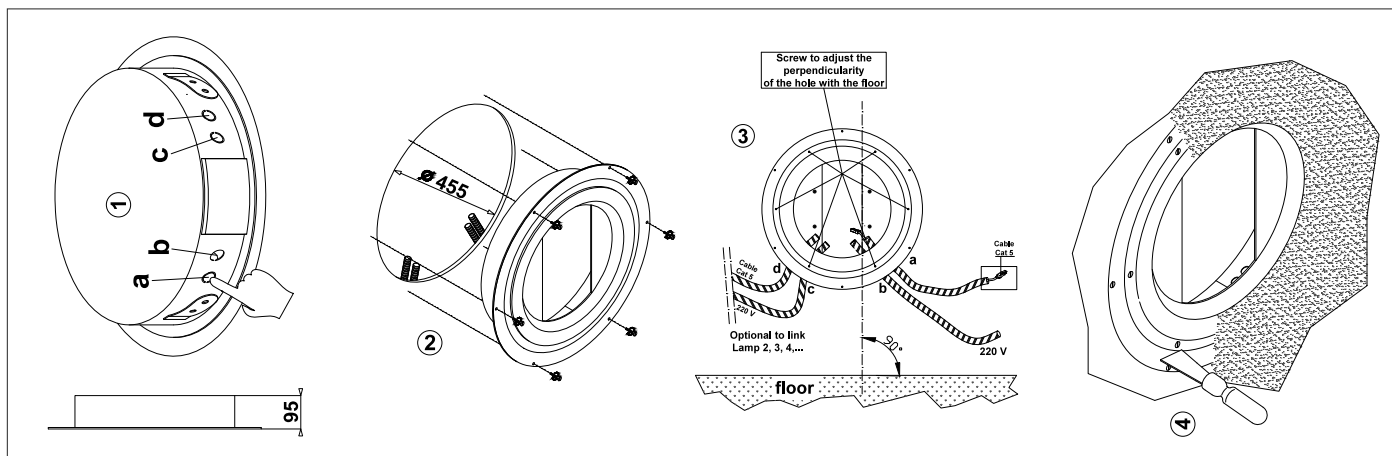

CONTROCASSA / WALL HOUSING