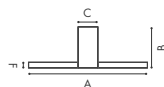

MIX

Art.	W	V	Lumen	° K Led	A cm	B cm	C cm	D cm	E cm	F cm	COL.	EURO
MIXap12	35	220	2700	3000 2700	35	14,5	7	3,5	24,5	1,8	BI TO	317,00 317,00

BOX 1 KG 2,5 VOL. m³ 0,016

DIM. 1 Dimmer max 90W LED (Remote) 106,00

MIX

Art.	W	V	Lumen	° K Led	A cm	B cm	C cm	D cm	E cm	F cm	COL.	EURO
MIXap2	35	220	2700	3000 2700	35	3,5	1,8	7	17,5	7	BI TO	293,00 293,00

BOX 1 KG 2,55 VOL. m³ 0,016

DIM. 1 Dimmer max 90W LED (Remote) 106,00

MIX

Art.	W	V	Lumen	° K Led	A cm	B cm	C cm	D cm	E cm	COL.	EURO
MIXap1.dx	17,5	220	1350	3000 2700	21	3,5	17,5	1,8	7	BI TO	174,00 174,00

BOX 1 KG 1,5 VOL. m³ 0,012

MIXap1.sx	17,5	220	1350	3000 2700	21	3,5	17,5	1,8	7	BI TO	174,00 174,00

BOX 1 KG 1,5 VOL. m³ 0,012

DIM. 1 Dimmer max 90W LED (Remote) 106,00