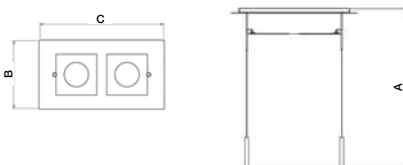

ART.	W	V	LUMEN	°K LED	Acm	Bcm	Ccm	LED	COLOUR	EURO
PETRA S4.R	33+22	220	5196+3000	2700 3000	150	40	80	700mA CRI90	BI+BI	1.013,00
									BI+RU	1.062,00
									BI+AS	1.062,00
									EC+OT	1.062,00
									EC+NE	1.062,00
									EC+AS	1.062,00
									AR+AS	1.062,00
									OE+BI	1.062,00
									OE+RU	1.062,00
									OE+NE	1.062,00
									RE+BI	1.062,00
									RE+OT	1.062,00
									AE+OT	1.062,00

ALIMENTATORE INCLUSO / DRIVER INCLUDED