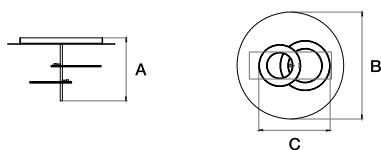

HULA HOOP

PREZZI IVA ESCLUSA
PRICES VAT NOT INCLUDED

HULA HOOP P2

ART.	W	V	LUMEN	°K LED	Acm	Bcm	LED	COLOUR	EURO
HULA HOOP P2	42	220	7285	2700 3000	40	Ø66	700mA CRI90	BI+BI FO+NE BI+OT	656,00 704,00 704,00

ALIMENTATORE INCLUSO / DRIVER INCLUDED
HULA HOOP...TRIAC = DIMMERABILE TRIAC

HULA HOOP P3

ART.	W	V	LUMEN	°K LED	Acm	Bcm	LED	COLOUR	EURO
HULA HOOP P3	55	220	8395	2700 3000	50	Ø75	700mA CRI90	BI+BI FO+NE BI+OT	1.013,00 1.133,00 1.133,00

ALIMENTATORE INCLUSO / DRIVER INCLUDED
HULA HOOP...TRIAC = DIMMERABILE TRIAC